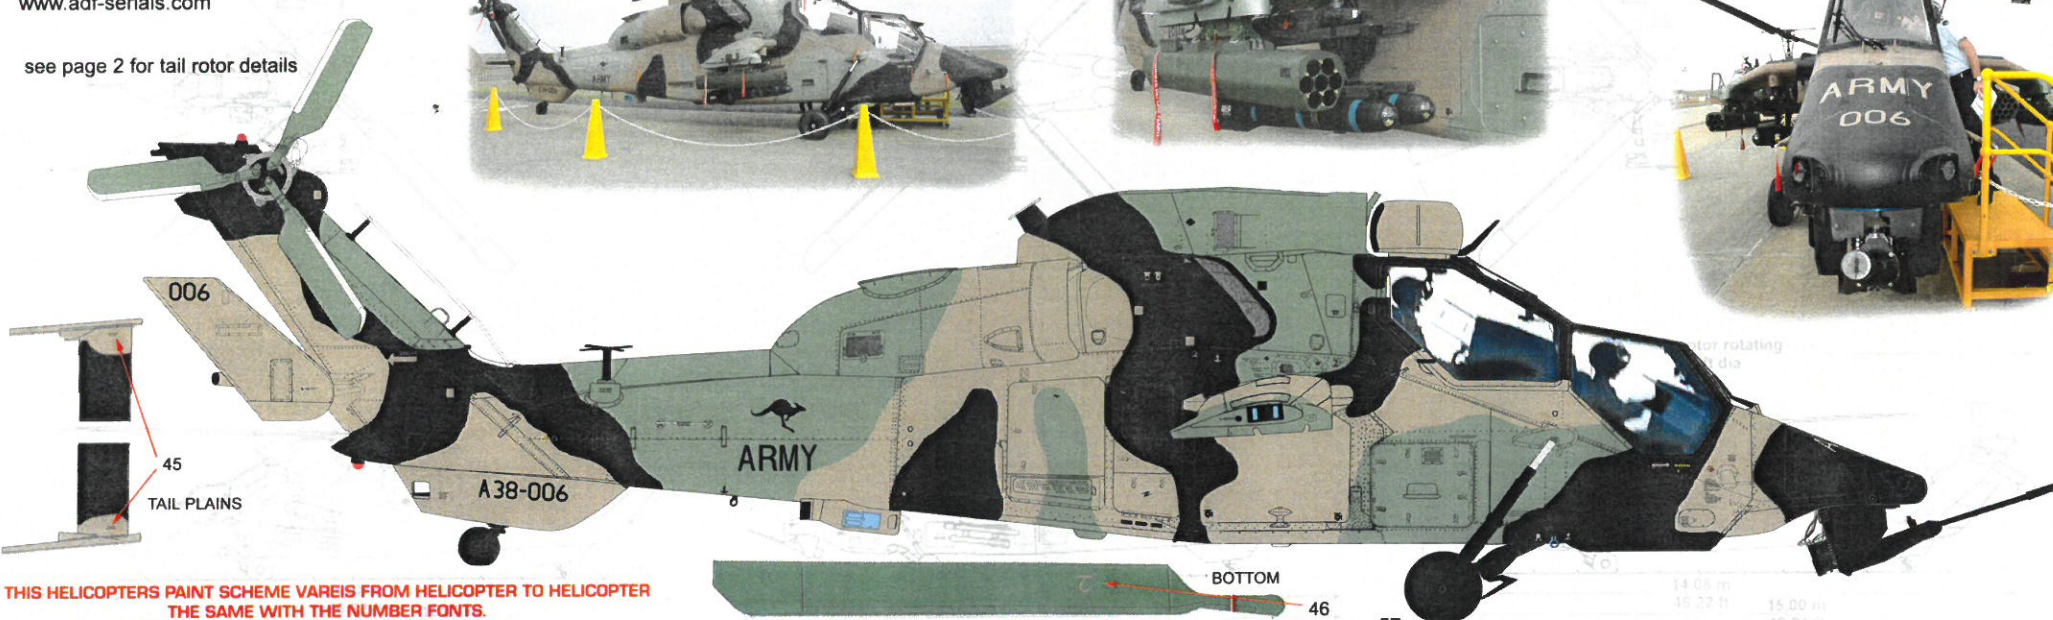

THIS HELICOPTERS PAINT SCHEME VAREIS FROM HELICOPTER TO HELICOPTER THE SAME WITH THE NUMBER FONTS. PLEASE CHECK YOUR PHOTO'S BEFORE PAINTING.

DRAWN BY STEVEN EVANS ALL PHOTOS ARE COPYRIGHT 2007 TO STEVEN EVANS
RDS-001R AAAC ARH Tiger Helicopter