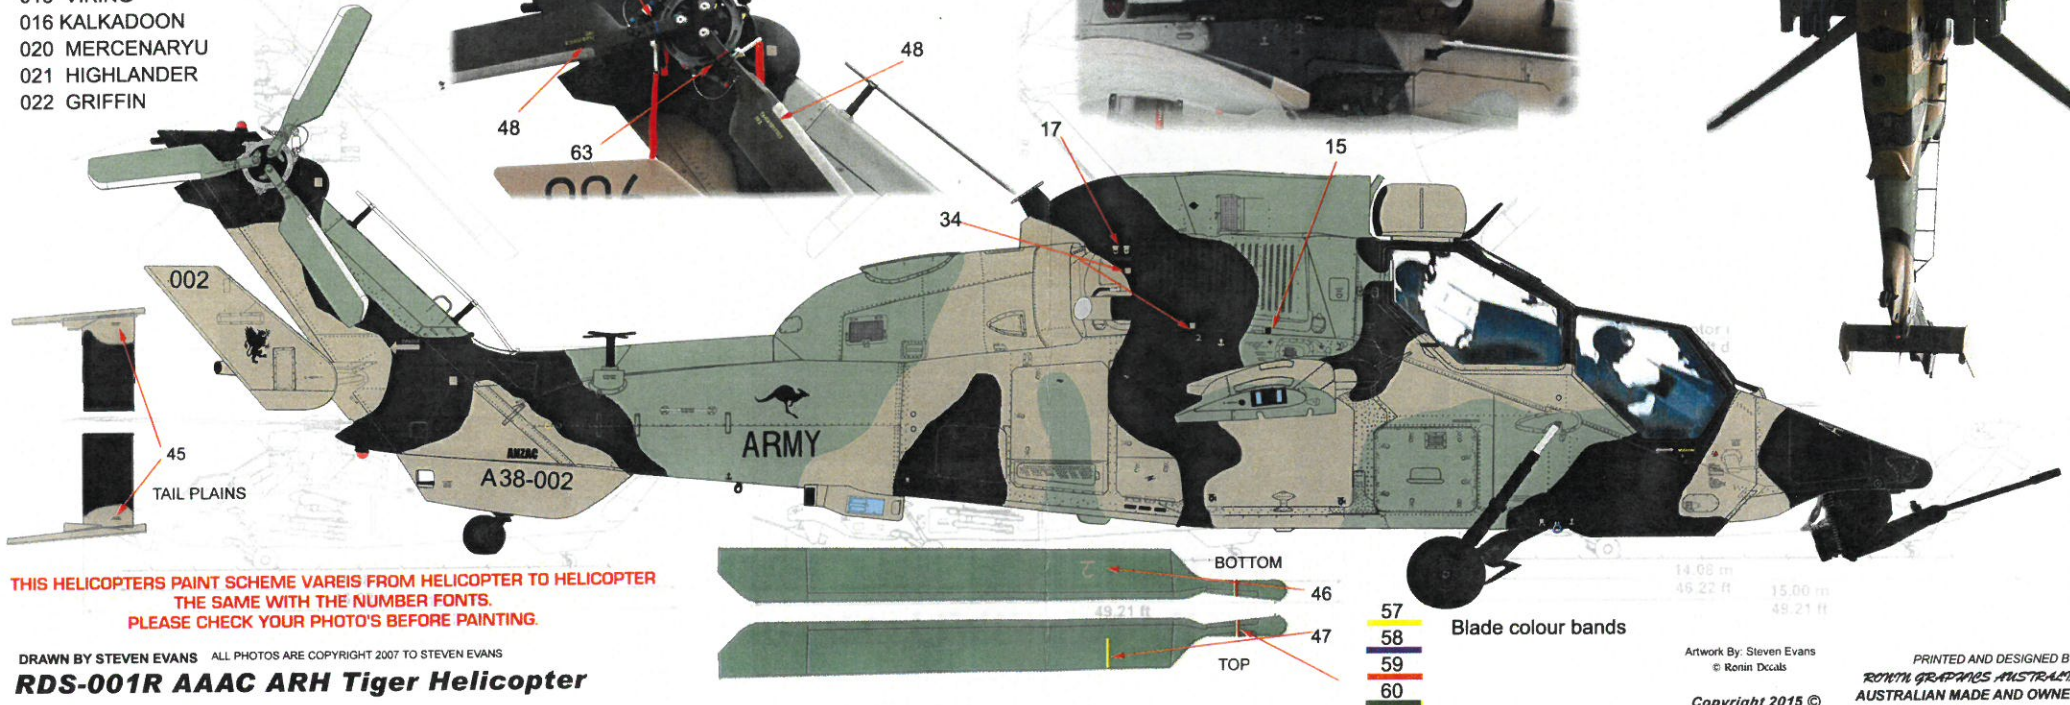

AUSTRALIAN ARMY ARH TIGER HELICOPTER

2012

-  H-27 50%
H-310 50% (FS-30219)
ADD 15% SILVER
-  H-312 (FS-34227)
OR
H-78
ADD 15% SILVER
-  FLAT BLACK
ADD 10% SILVER
49.21 ft

- A38-
- 002 ANZAC
- 003 EUREKA
- 004 GHURKA
- 005 ZULU
- 006 LEGIONNAIRE

- 007 ANHUR
- 008 MARAUDER
- 009 AMAZON
- 010 RONIN
- 011 CARBINEER
- 012 BARBARIAN
- 013 SAMURAI
- 015 VIKING
- 016 KALKADOON
- 020 MERCENARYU
- 021 HIGHLANDER
- 022 GRIFFIN

-  SILVER

**THIS HELICOPTERS PAINT SCHEME VAREIS FROM HELICOPTER TO HELICOPTER
THE SAME WITH THE NUMBER FONTS.
PLEASE CHECK YOUR PHOTO'S BEFORE PAINTING.**