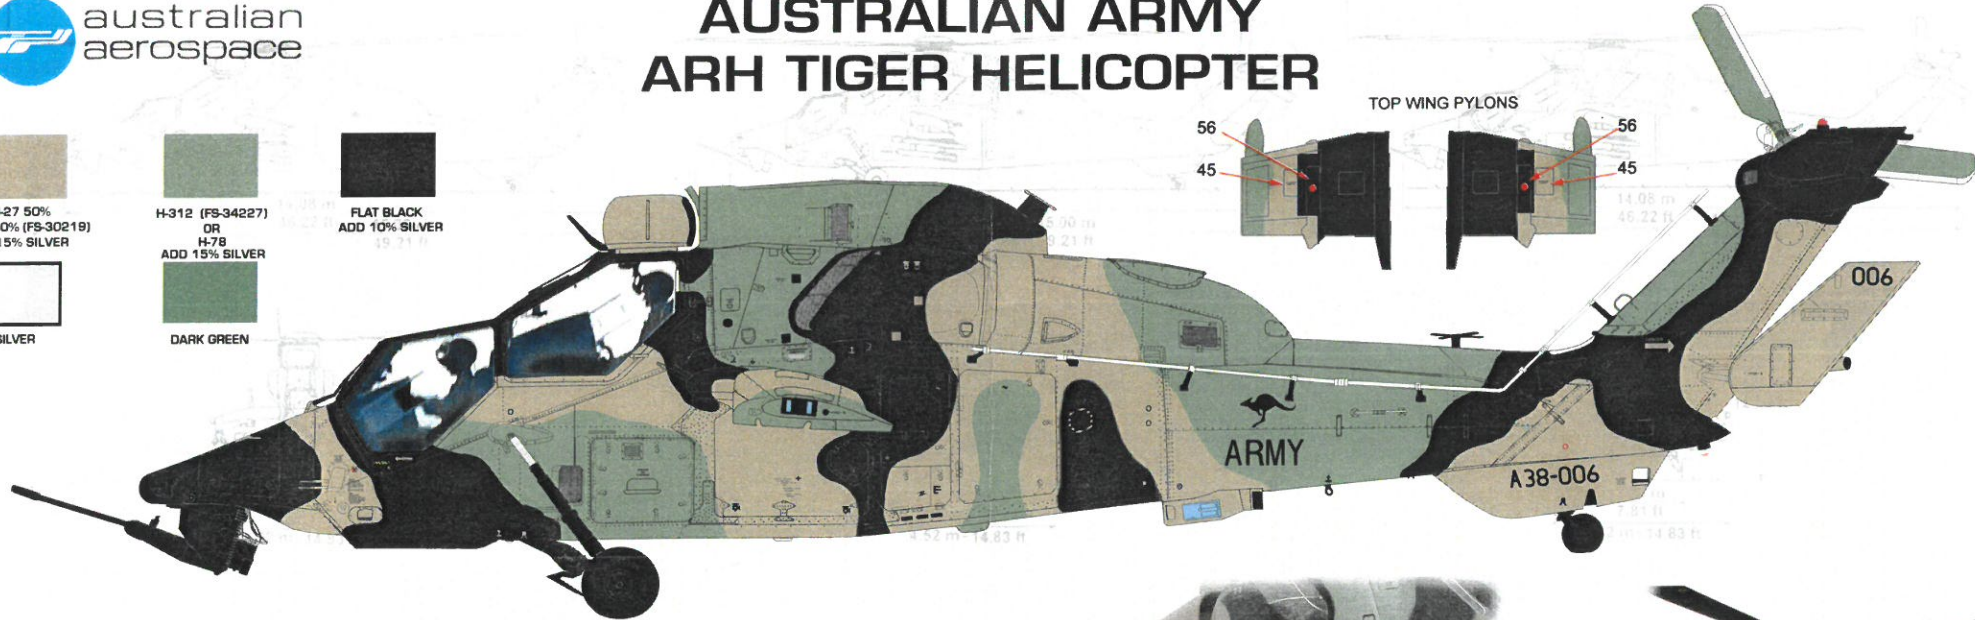

AUSTRALIAN ARMY ARH TIGER HELICOPTER

H-27 50%
H-310 50% (FS-30219)
ADD 15% SILVER

H-312 (FS-34227)
OR
H-78
ADD 15% SILVER

FLAT BLACK
ADD 10% SILVER

SILVER

DARK GREEN

OTHER REFERENCE PLACES:
www.airliners.net
www.defence.gov.au
www.adf-serials.com

see page 2 for tail rotor details