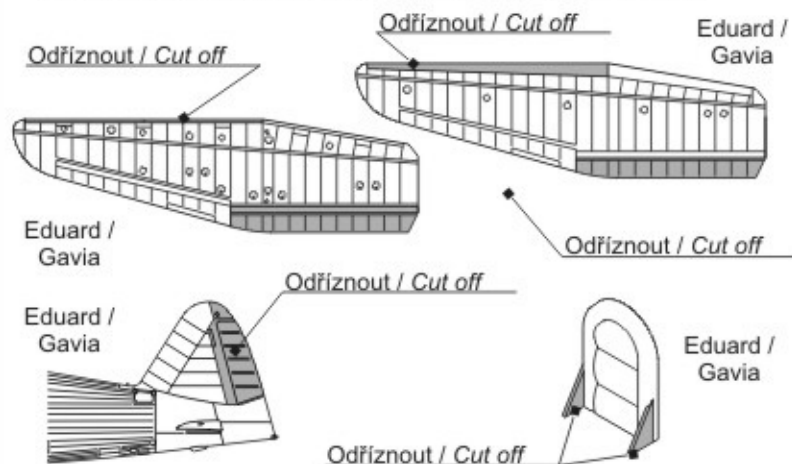

① Úpravy dílů modelu / Kit parts adjustment