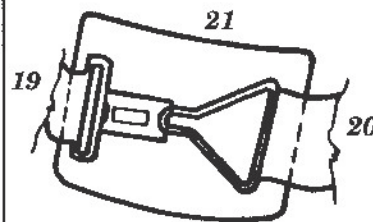

P-47D-25

48 105

1/48th scale detail set for MONOGRAM kit

COCKPIT RIGHT SIDE

COCKPIT LEFT SIDE

PILOT SEAT

BELTS

SEAT FRAME