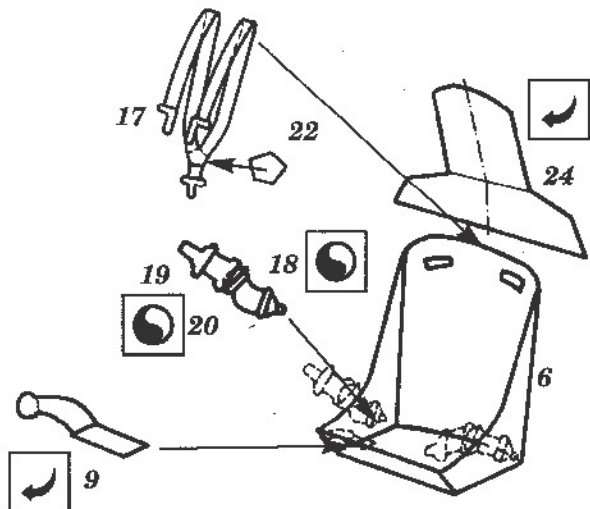

P-47D-25

48 105

1/48th scale detail set for MONOGRAM kit

COCKPIT RIGHT SIDE

COCKPIT LEFT SIDE

PILOT SEAT

BELTS

SEAT FRAME