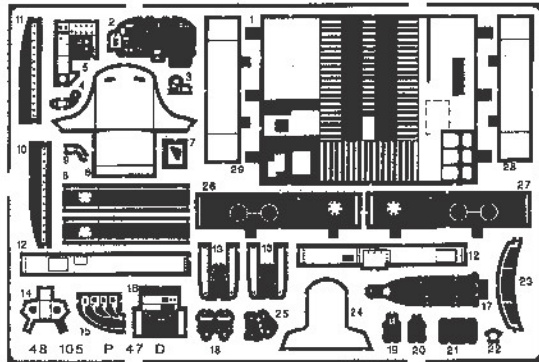

P-47D-25

48 105

1/48th scale detail set for MONOGRAM kit

COCKPIT RIGHT SIDE

COCKPIT LEFT SIDE

PILOT SEAT

BELTS

SEAT FRAME