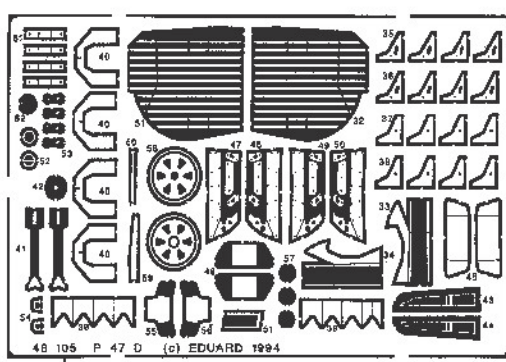

P-47D-25

48 105

1/48th scale detail set for MONOGRAM kit

COCKPIT RIGHT SIDE

COCKPIT LEFT SIDE

PILOT SEAT

BELTS

SEAT FRAME