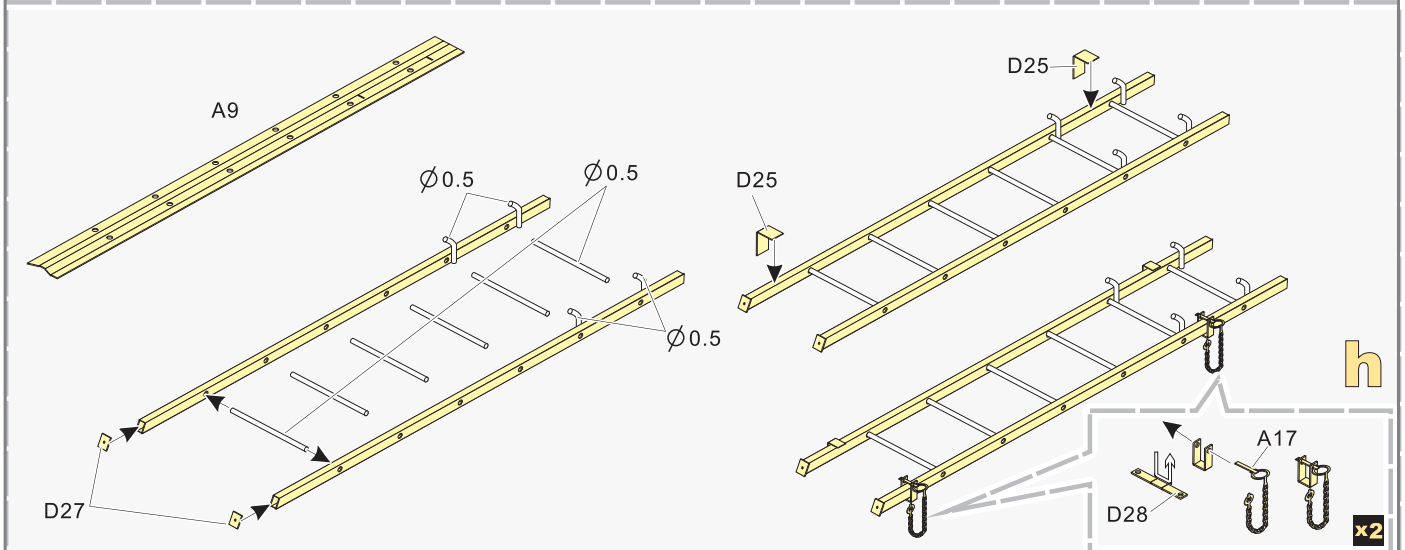

1/35 MILITARY MINIATURE VEHICLE UPGRADE SERIES PE35815