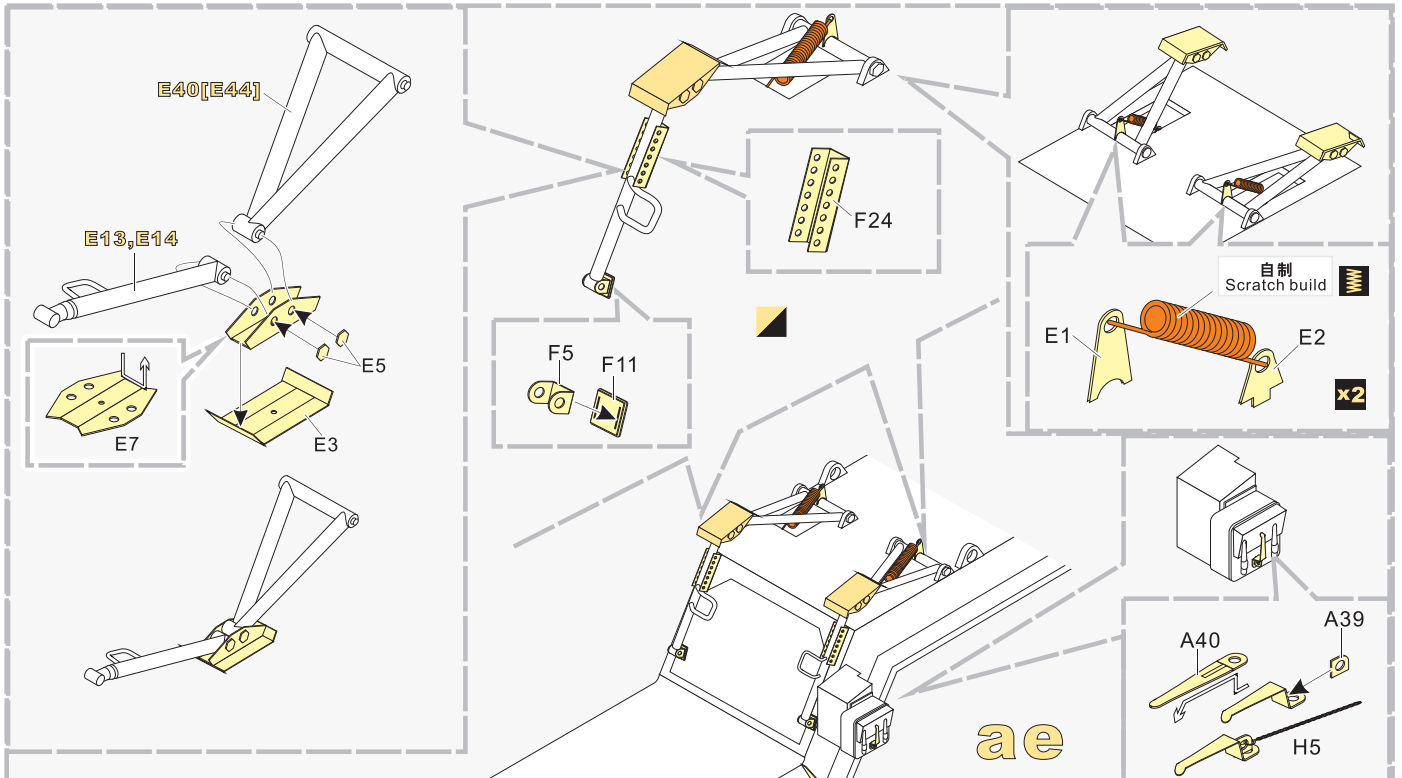

1/35 MILITARY MINIATURE VEHICLE UPGRADE SERIES PE35815