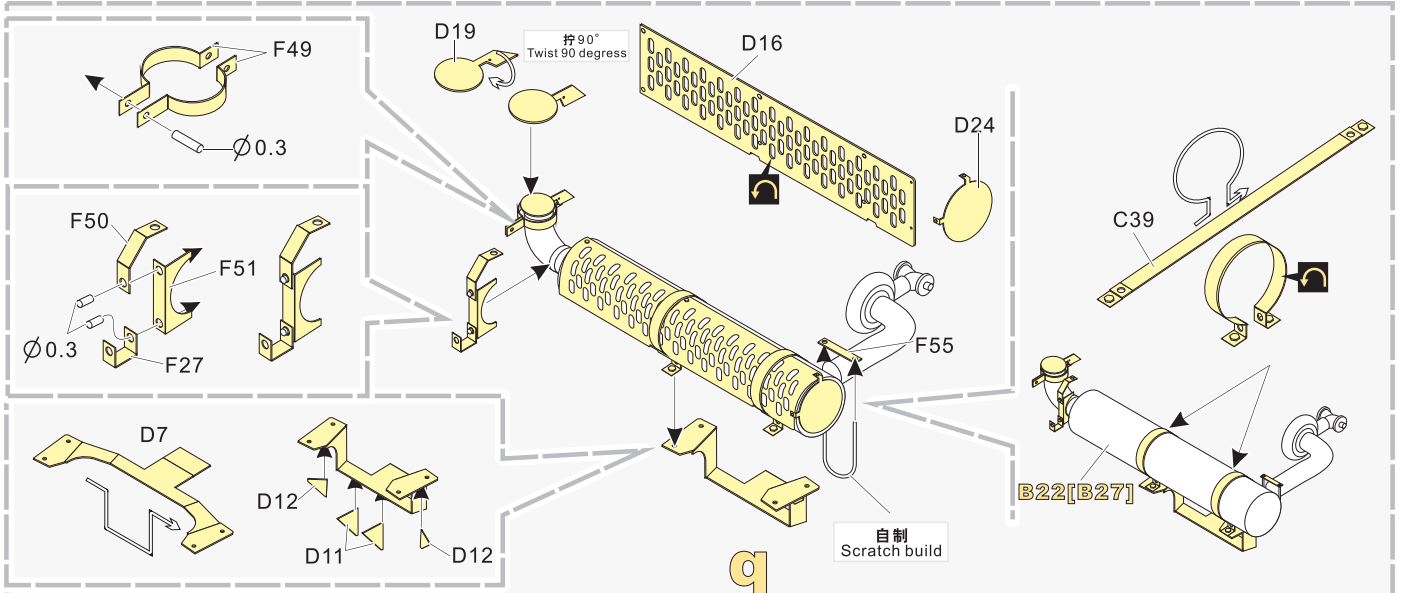

1/35 MILITARY MINIATURE VEHICLE UPGRADE SERIES PE35815