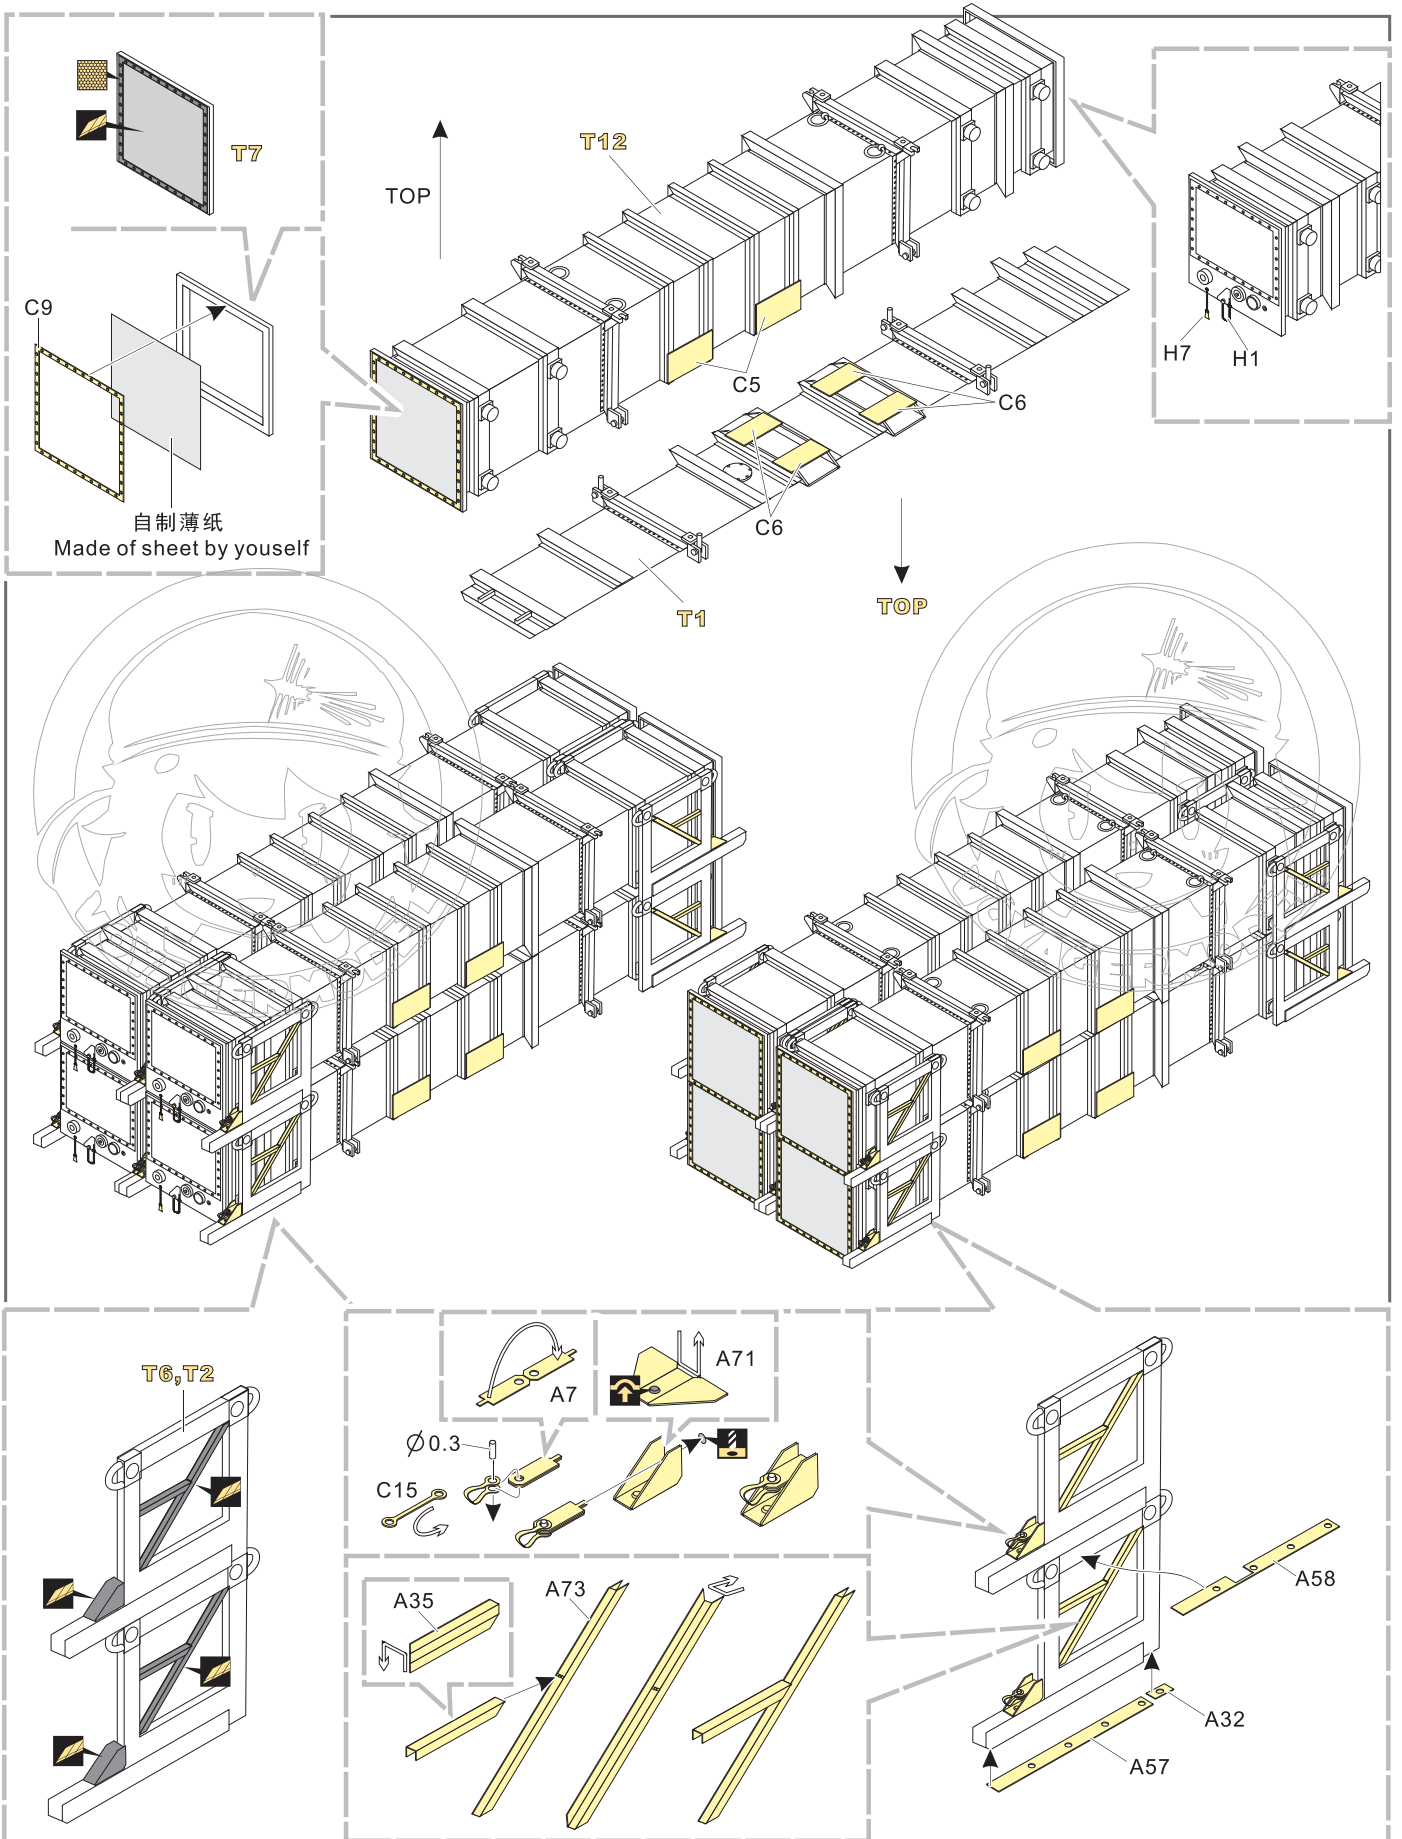

1/35 MILITARY MINIATURE VEHICLE UPGRADE SERIES PE35815