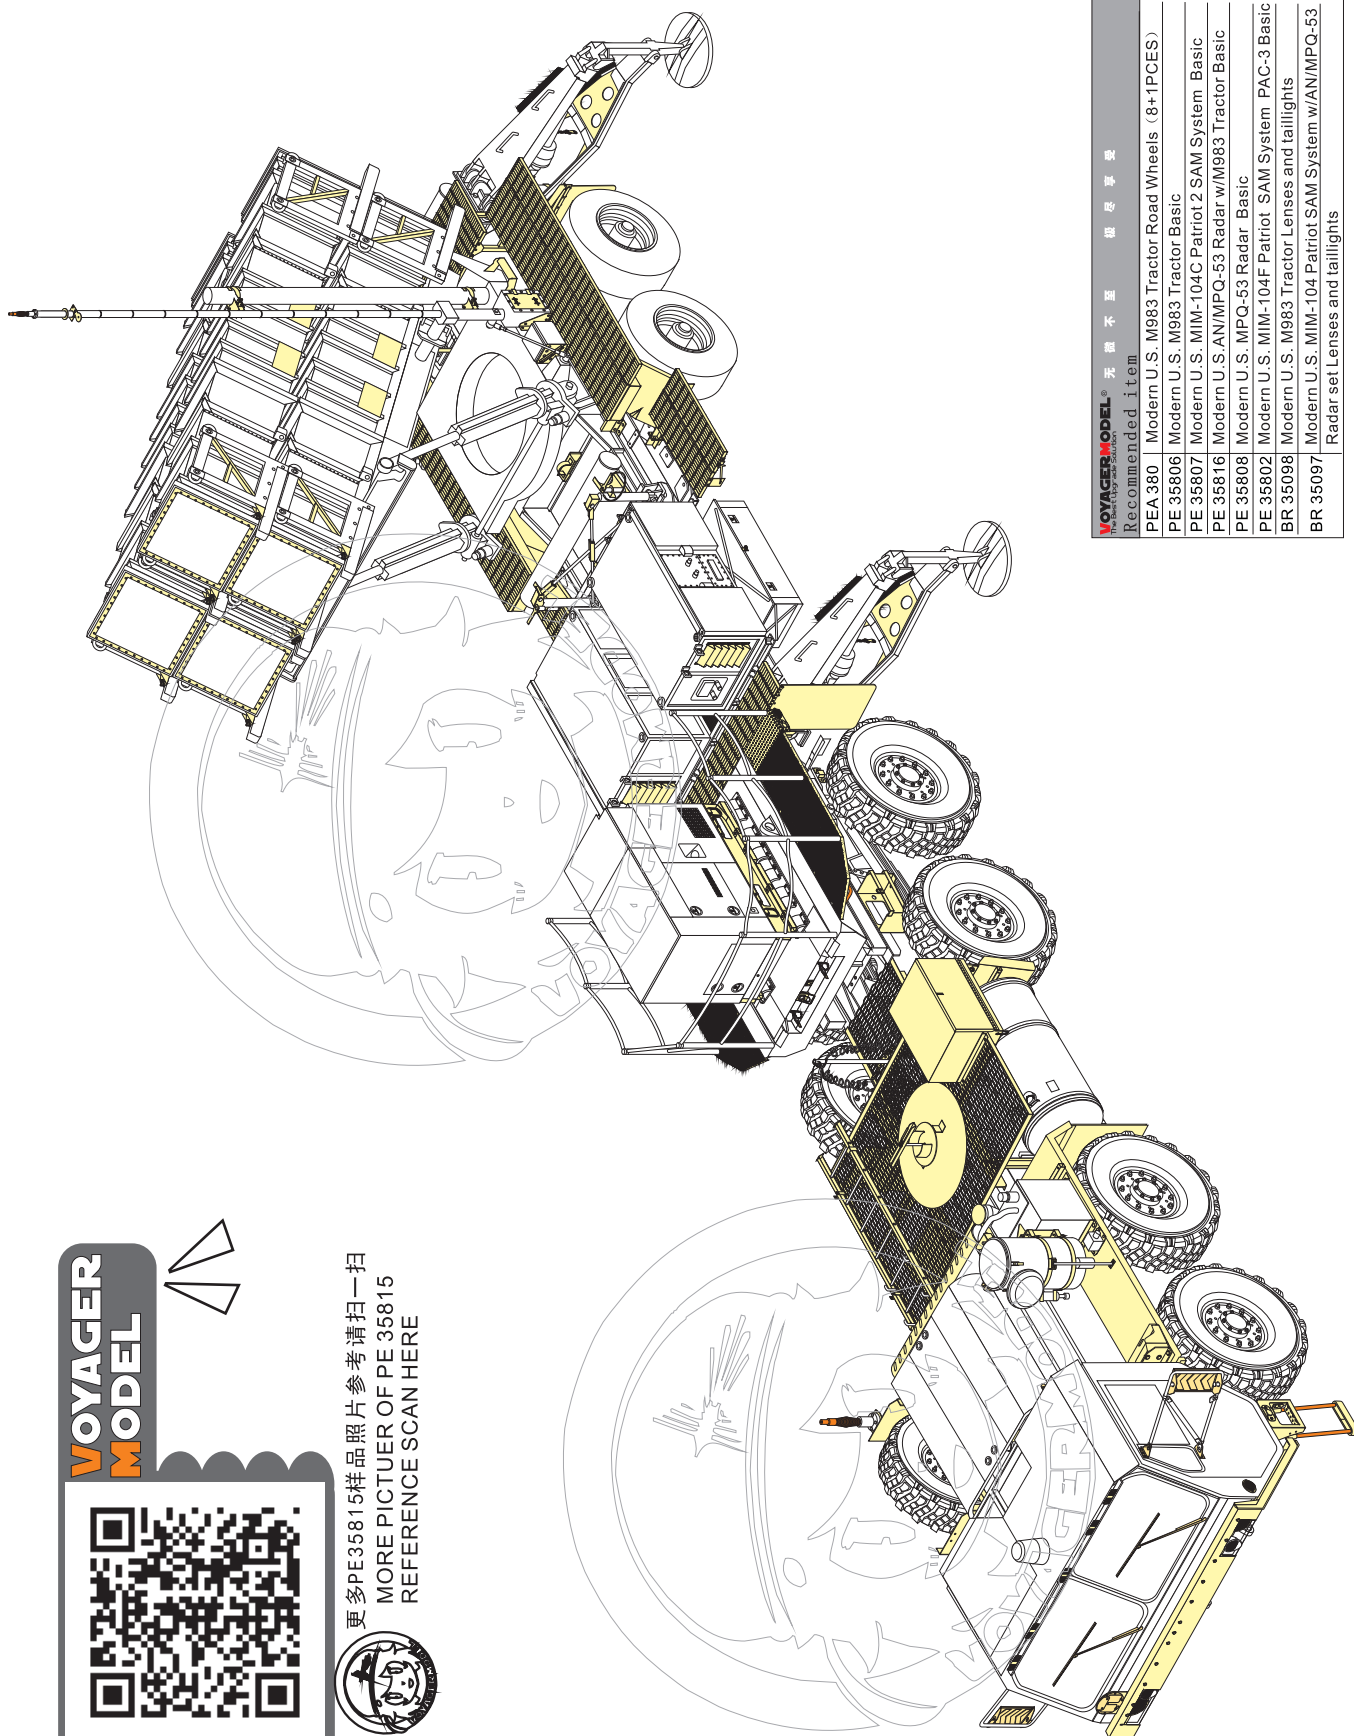

1/35 MILITARY MINIATURE VEHICLE UPGRADE SERIES PE35815

Recommended item	推荐升级项
PEA 380	Modern U.S. M983 Tractor Road Wheels (8+1PCES)
PE 35806	Modern U.S. M983 Tractor Basic
PE 35807	Modern U.S. MIM-104C Patriot 2 SAM System Basic
PE 35816	Modern U.S. AN/MPQ-53 Radar w/M983 Tractor Basic
PE 35808	Modern U.S. MPQ-53 Radar Basic
PE 35802	Modern U.S. MIM-104F Patriot SAM System PAC-3 Basic
BR 35098	Modern U.S. M983 Tractor Lenses and taillights
BR 35097	Modern U.S. MIM-104 Patriot SAM System w/AN/MPQ-53 Radar set Lenses and taillights

**VOYAGER
MODEL**

更多PE35815样品照片参考请扫一扫
MORE PICTURES OF PE 35815
REFERENCE SCAN HERE