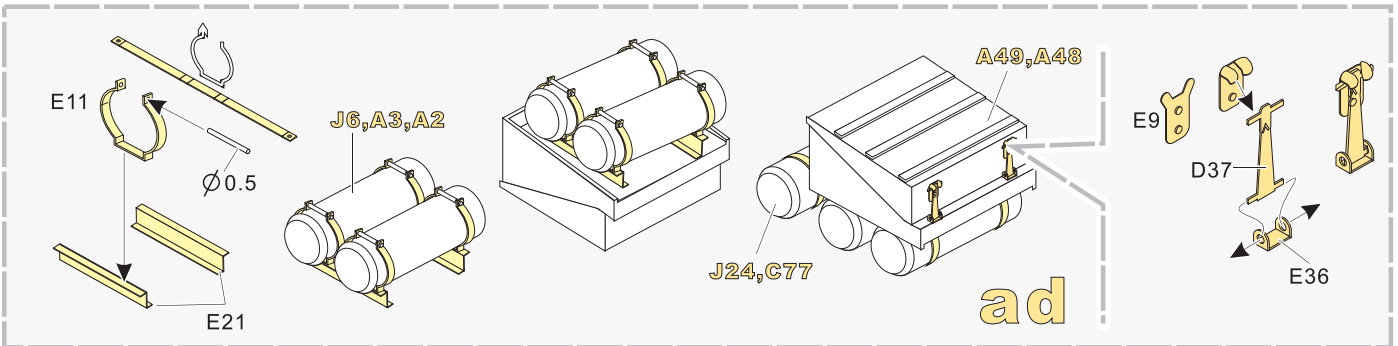

1/35 MILITARY MINIATURE VEHICLE UPGRADE SERIES PE35815