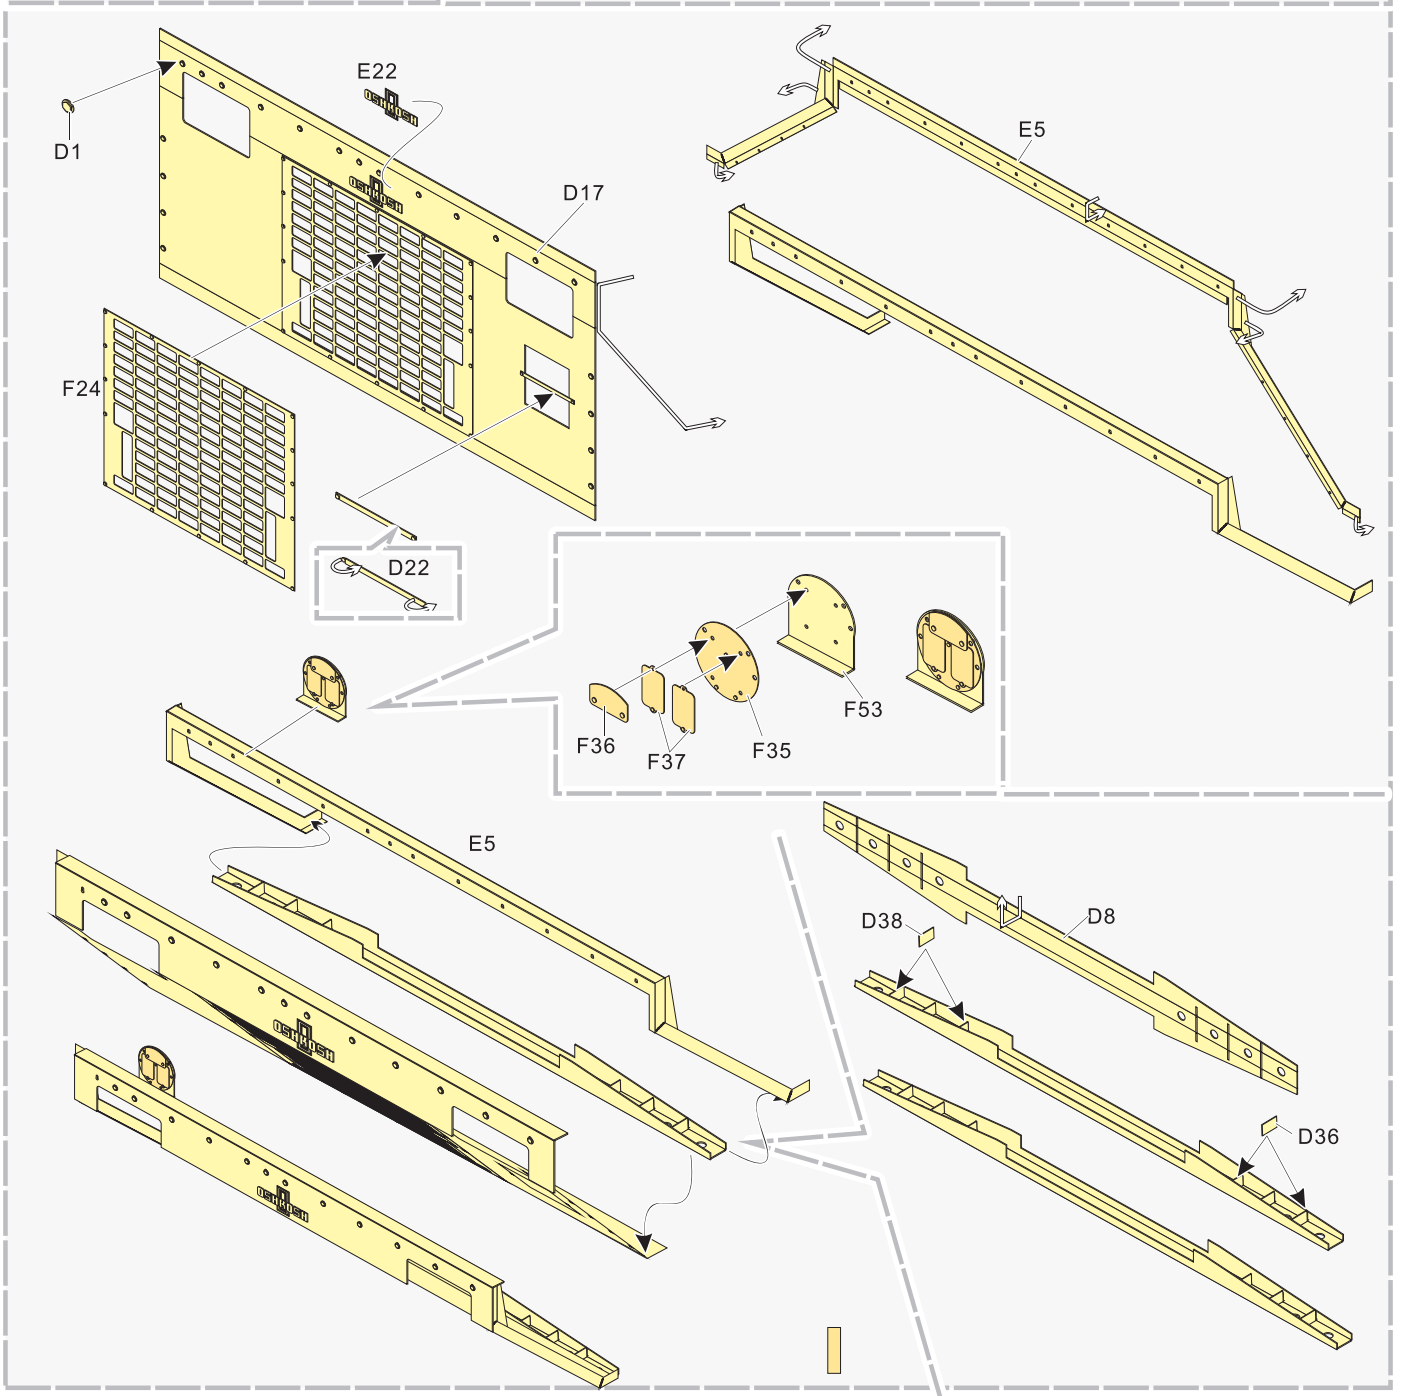

1/35 MILITARY MINIATURE VEHICLE UPGRADE SERIES PE35815