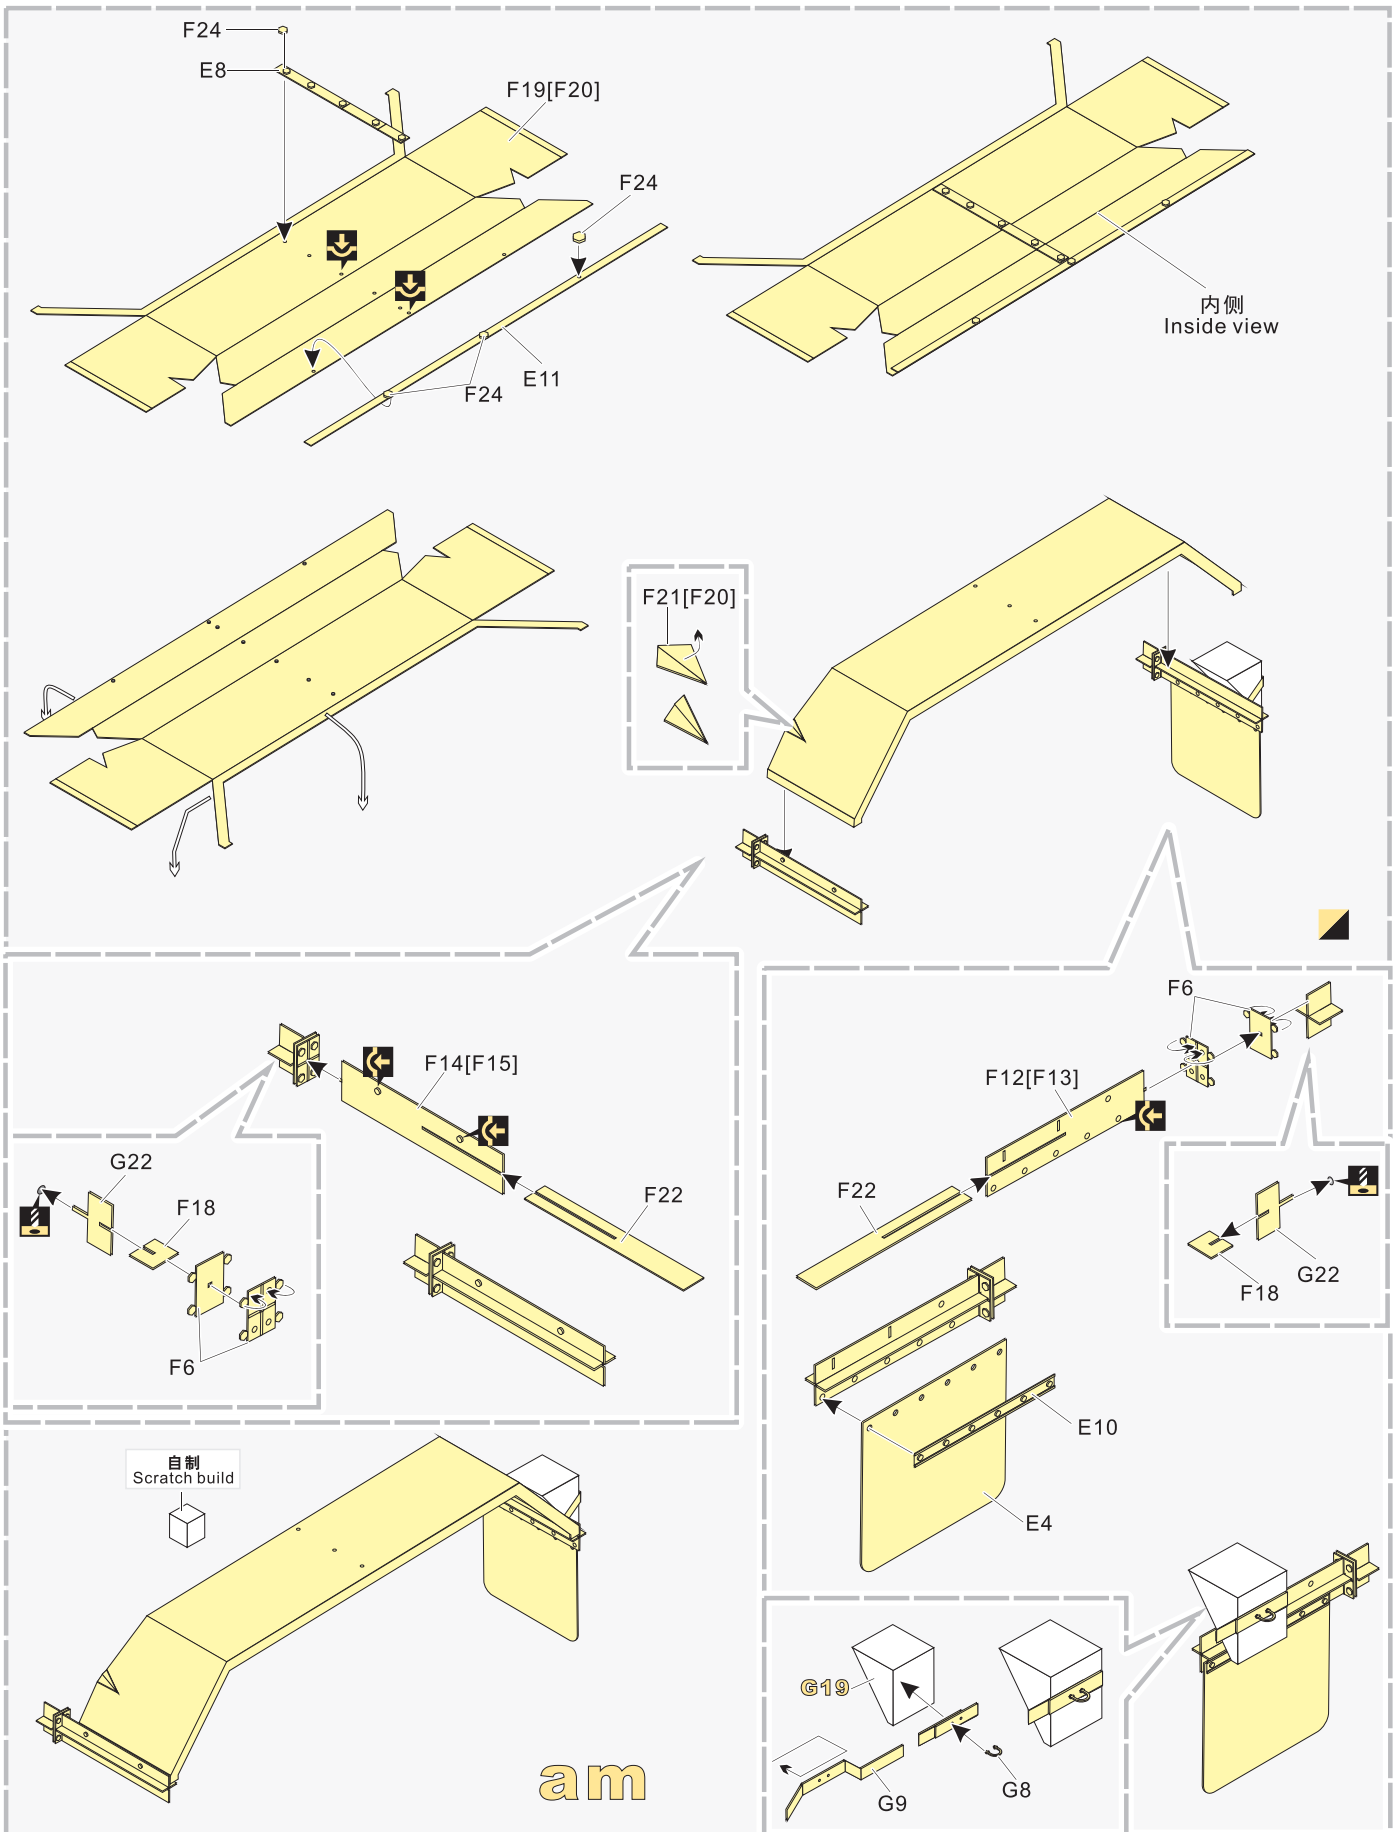

1/35 MILITARY MINIATURE VEHICLE UPGRADE SERIES PE35815