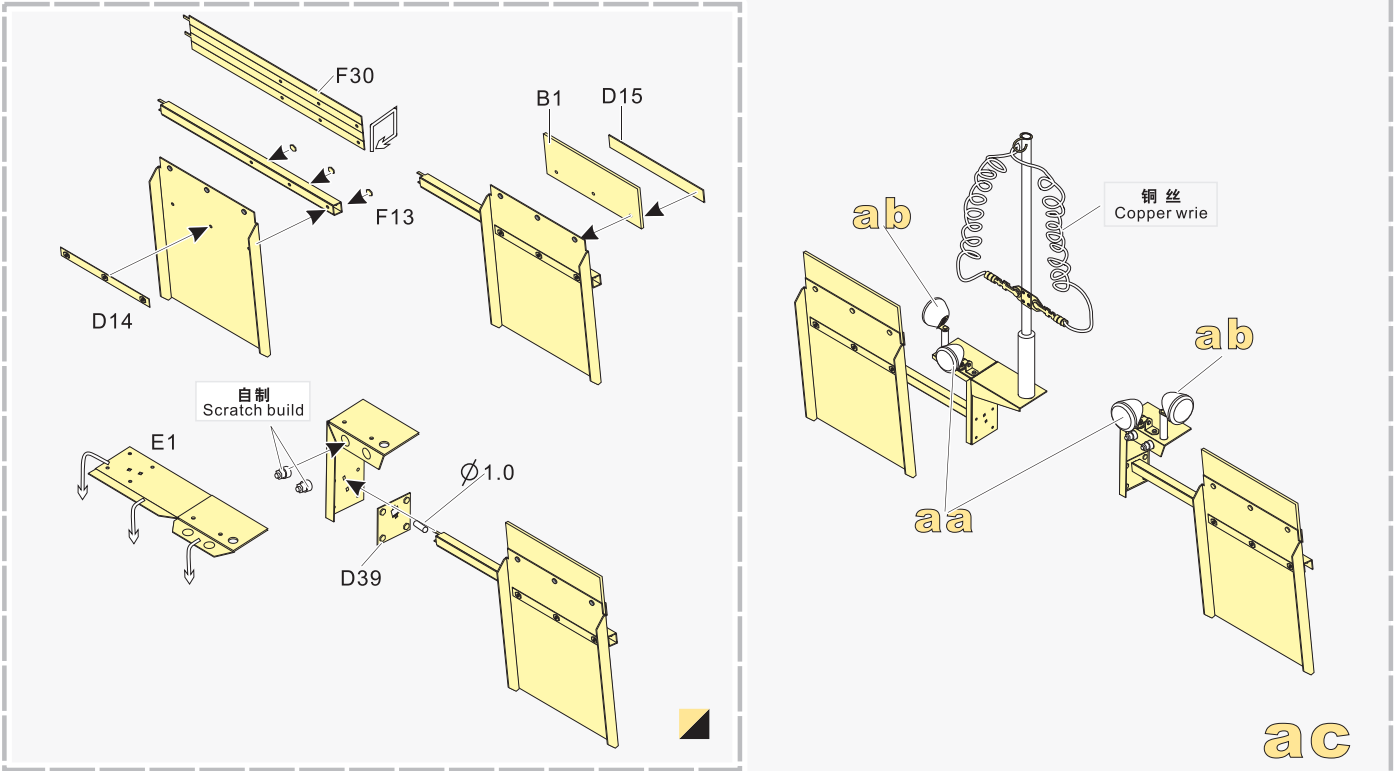

1/35 MILITARY MINIATURE VEHICLE UPGRADE SERIES PE35815