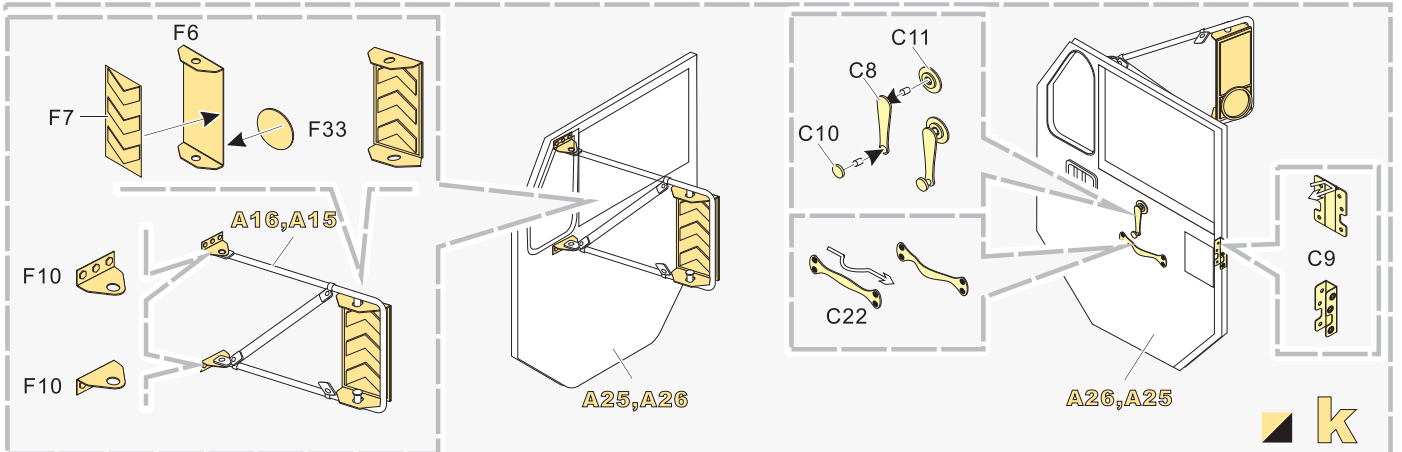

1/35 MILITARY MINIATURE VEHICLE UPGRADE SERIES PE35815