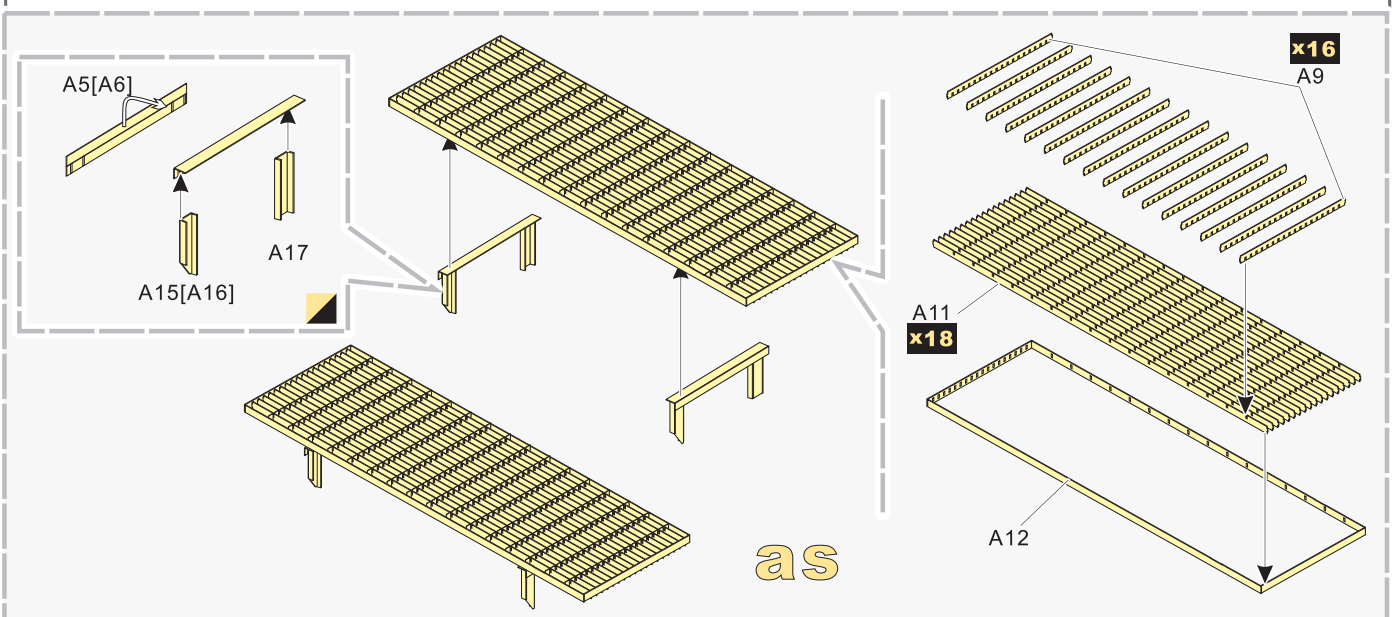

1/35 MILITARY MINIATURE VEHICLE UPGRADE SERIES PE35815