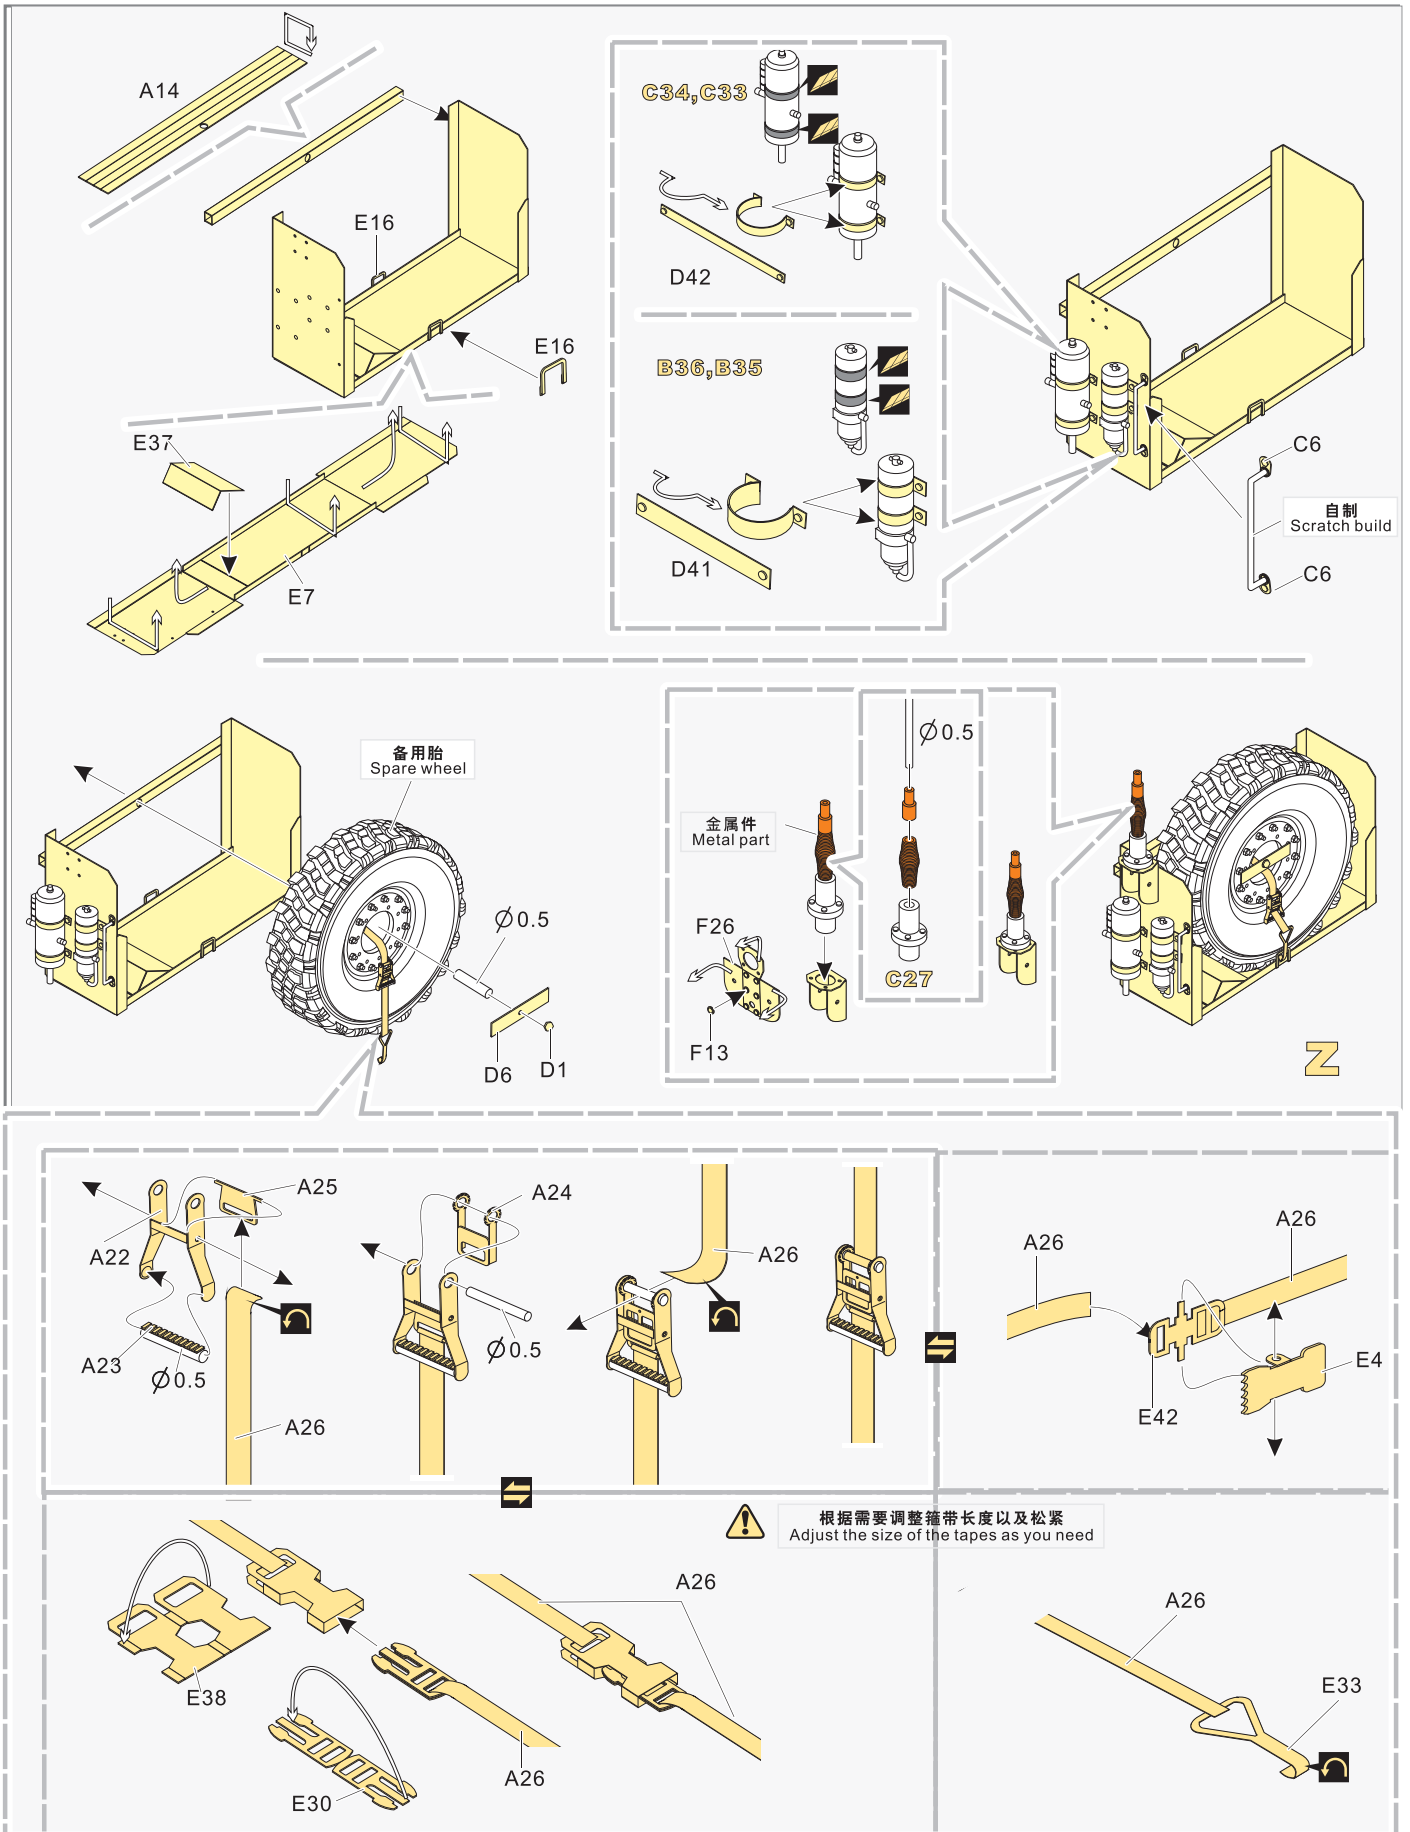

1/35 MILITARY MINIATURE VEHICLE UPGRADE SERIES PE35815