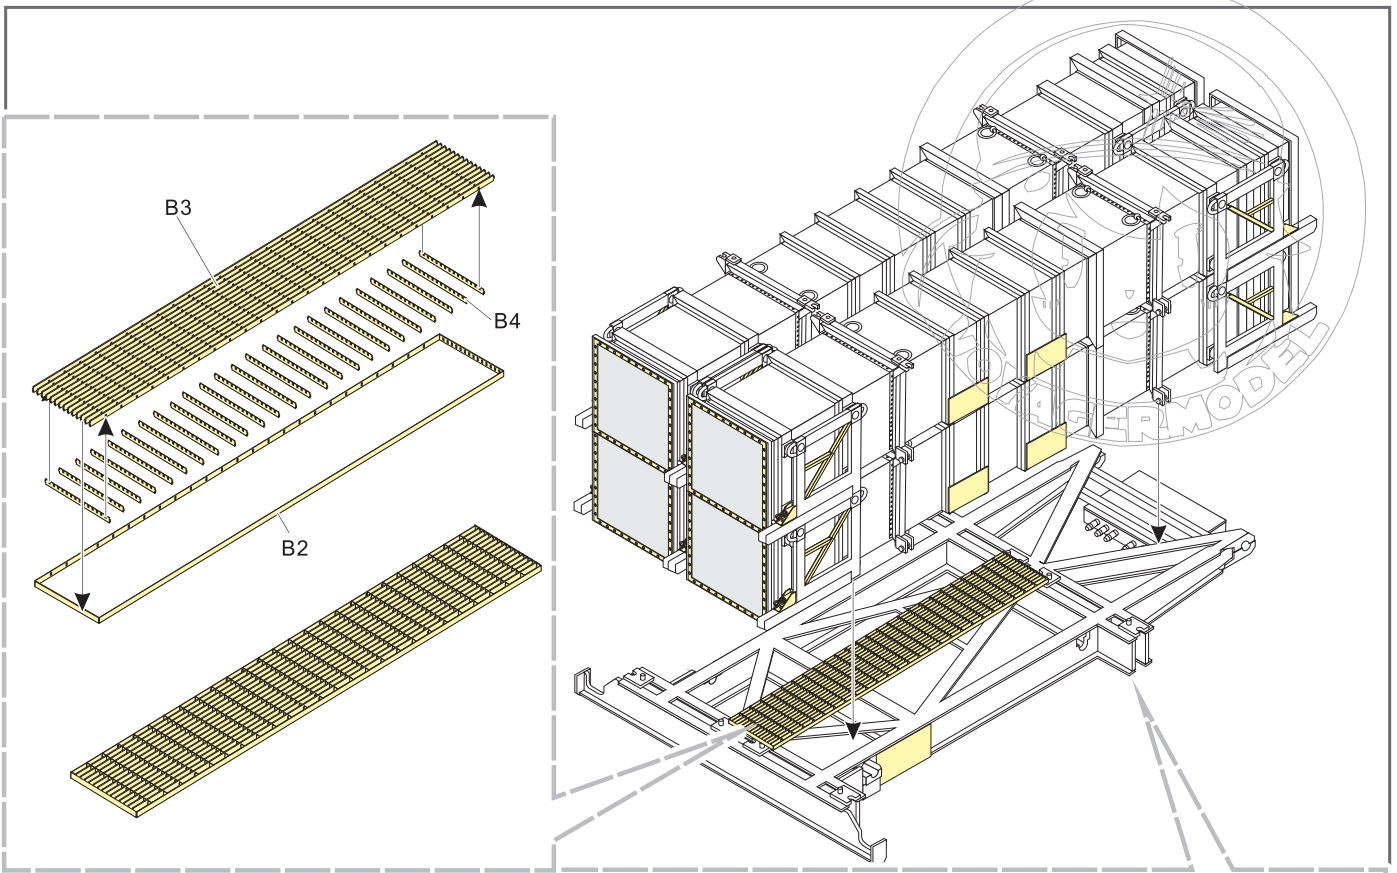

av

1/35 MILITARY MINIATURE VEHICLE UPGRADE SERIES PE35815

Recommended item	推荐升级项
PEA 380	Modern U.S. M983 Tractor Road Wheels (8+1PCES)
PE 35806	Modern U.S. M983 Tractor Basic
PE 35807	Modern U.S. MIM-104C Patriot 2 SAM System Basic
PE 35816	Modern U.S. AN/MPQ-53 Radar w/M983 Tractor Basic
PE 35808	Modern U.S. MPQ-53 Radar Basic
PE 35802	Modern U.S. MIM-104F Patriot SAM System PAC-3 Basic
BR 35098	Modern U.S. M983 Tractor Lenses and taillights
BR 35097	Modern U.S. MIM-104 Patriot SAM System w/AN/MPQ-53 Radar set Lenses and taillights