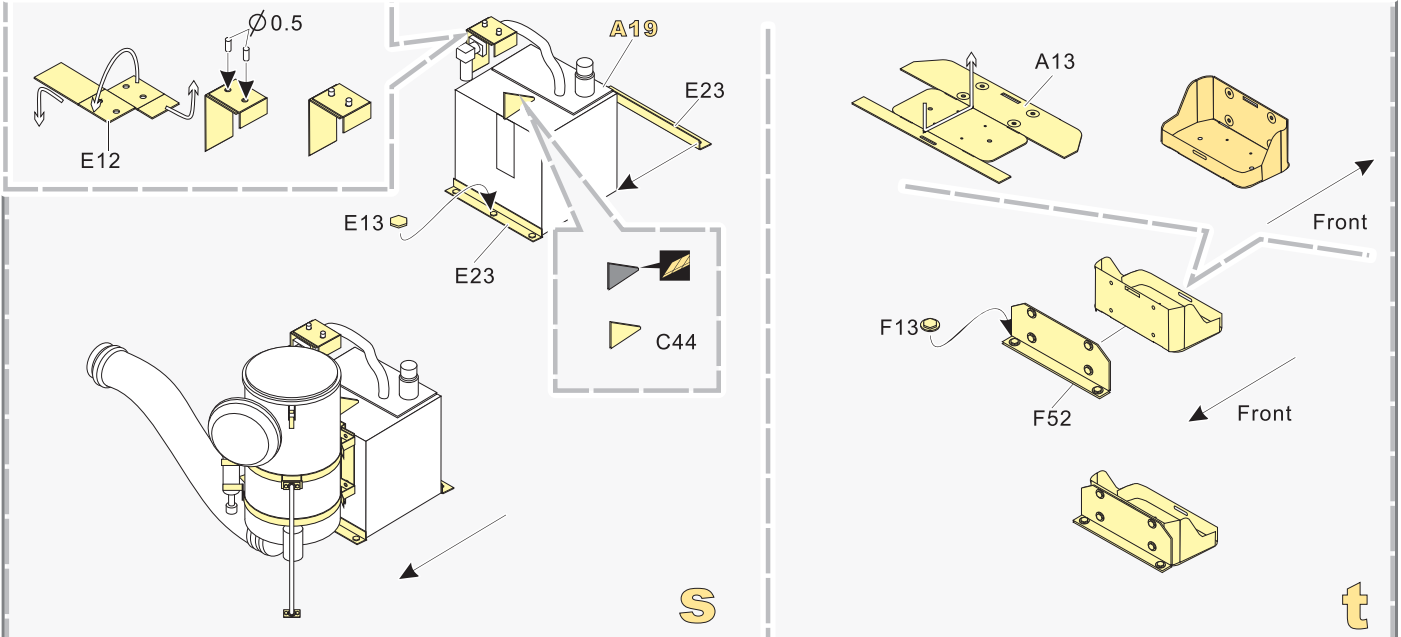

1/35 MILITARY MINIATURE VEHICLE UPGRADE SERIES PE35815