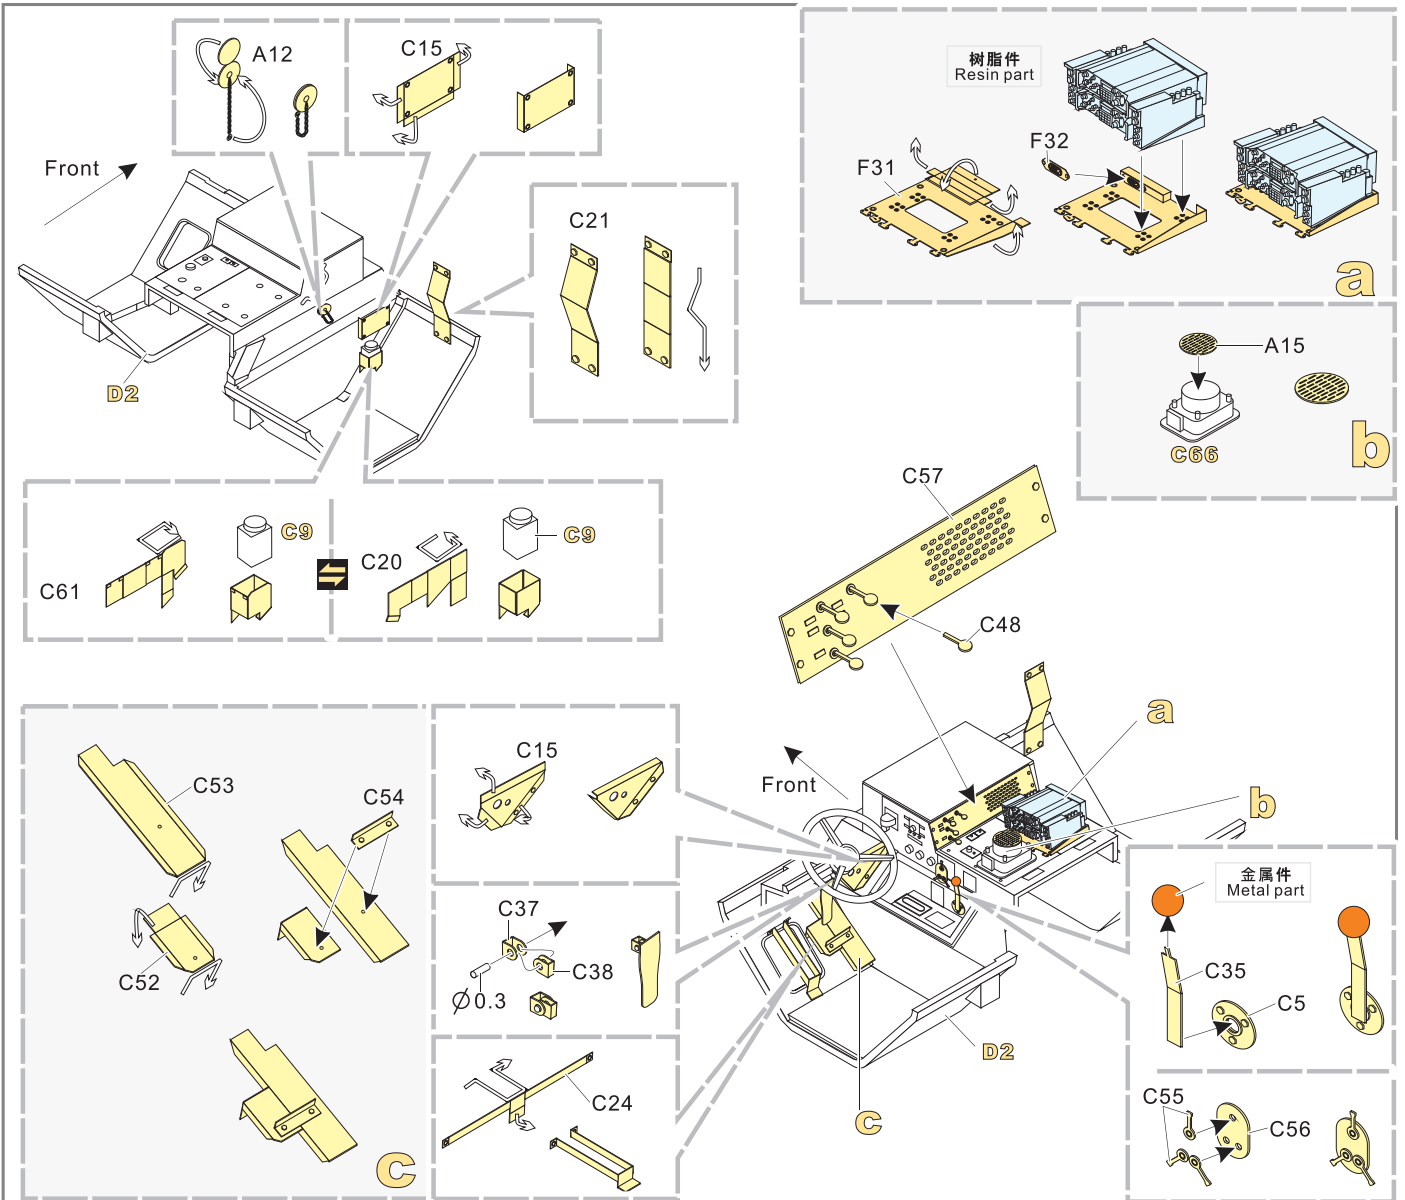

1/35 MILITARY MINIATURE VEHICLE UPGRADE SERIES PE35815

Modern U.S. Patriot SAM System w/M983 Tractor Basic

现代美军 爱国者导弹系统组基本改造件

[For TRUMPETER 01021+01022 / AFV 35S87]

推荐使用工具 RECOMMENDED TOOLS

- 安装
install
- 折叠
bend
- A1**

改造件零件编号
PE/resin part number
- B12**

原零件编号
kit part number
- C22**

被替换的原零件编号
replaced kit part number
- 另一侧相同制作
repeat on opposite side
- 切除
remove
- 打磨
grind off
- 弧度卷曲
radial bending
- x2**

制作若干组
multiple assembly
- 选择安装
alternative
- 钻孔
drill
- 用胶棒制作
make from plastic rod

Top Section: Gear Mechanism Assembly

- Left:** Assembly of gear components. Includes parts E19 (Scratch build), E17, E18, E24, E2, and E1. Axles are labeled with diameters $\varnothing 0.3$ and $\varnothing 0.5$.
- Middle:** Assembly of vertical support rails A1 and B10.
- Right:** Assembly of the main gear housing A29, B21, and B18. Includes sub-assembly U with parts E9, E36, and D37 (x2).

Middle Section: Frame Rail Assembly

- Left (V):** Assembly of long frame rail F5 with parts F61 and D35. Labeled "长 Long".
- Middle (W):** Assembly of short frame rail F34 with parts F40 and D35. Labeled "短 Short" (x2).
- Right (X):** Assembly of middle frame rail F14 with parts E39 and D35. Labeled "中 Middel" (x6).