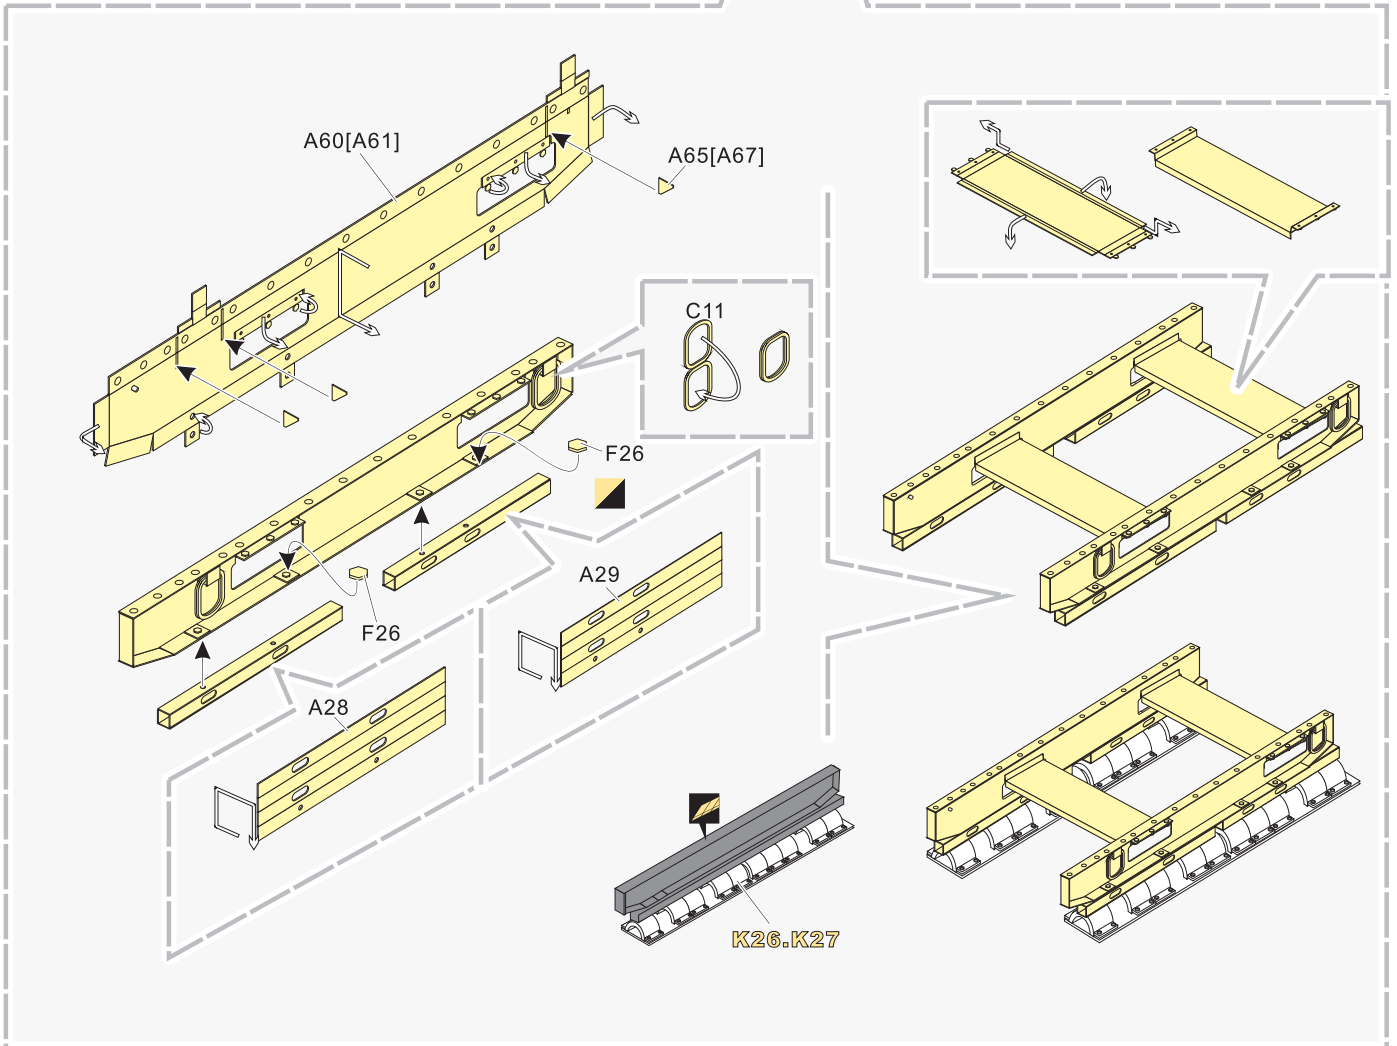

1/35 MILITARY MINIATURE VEHICLE UPGRADE SERIES PE35815