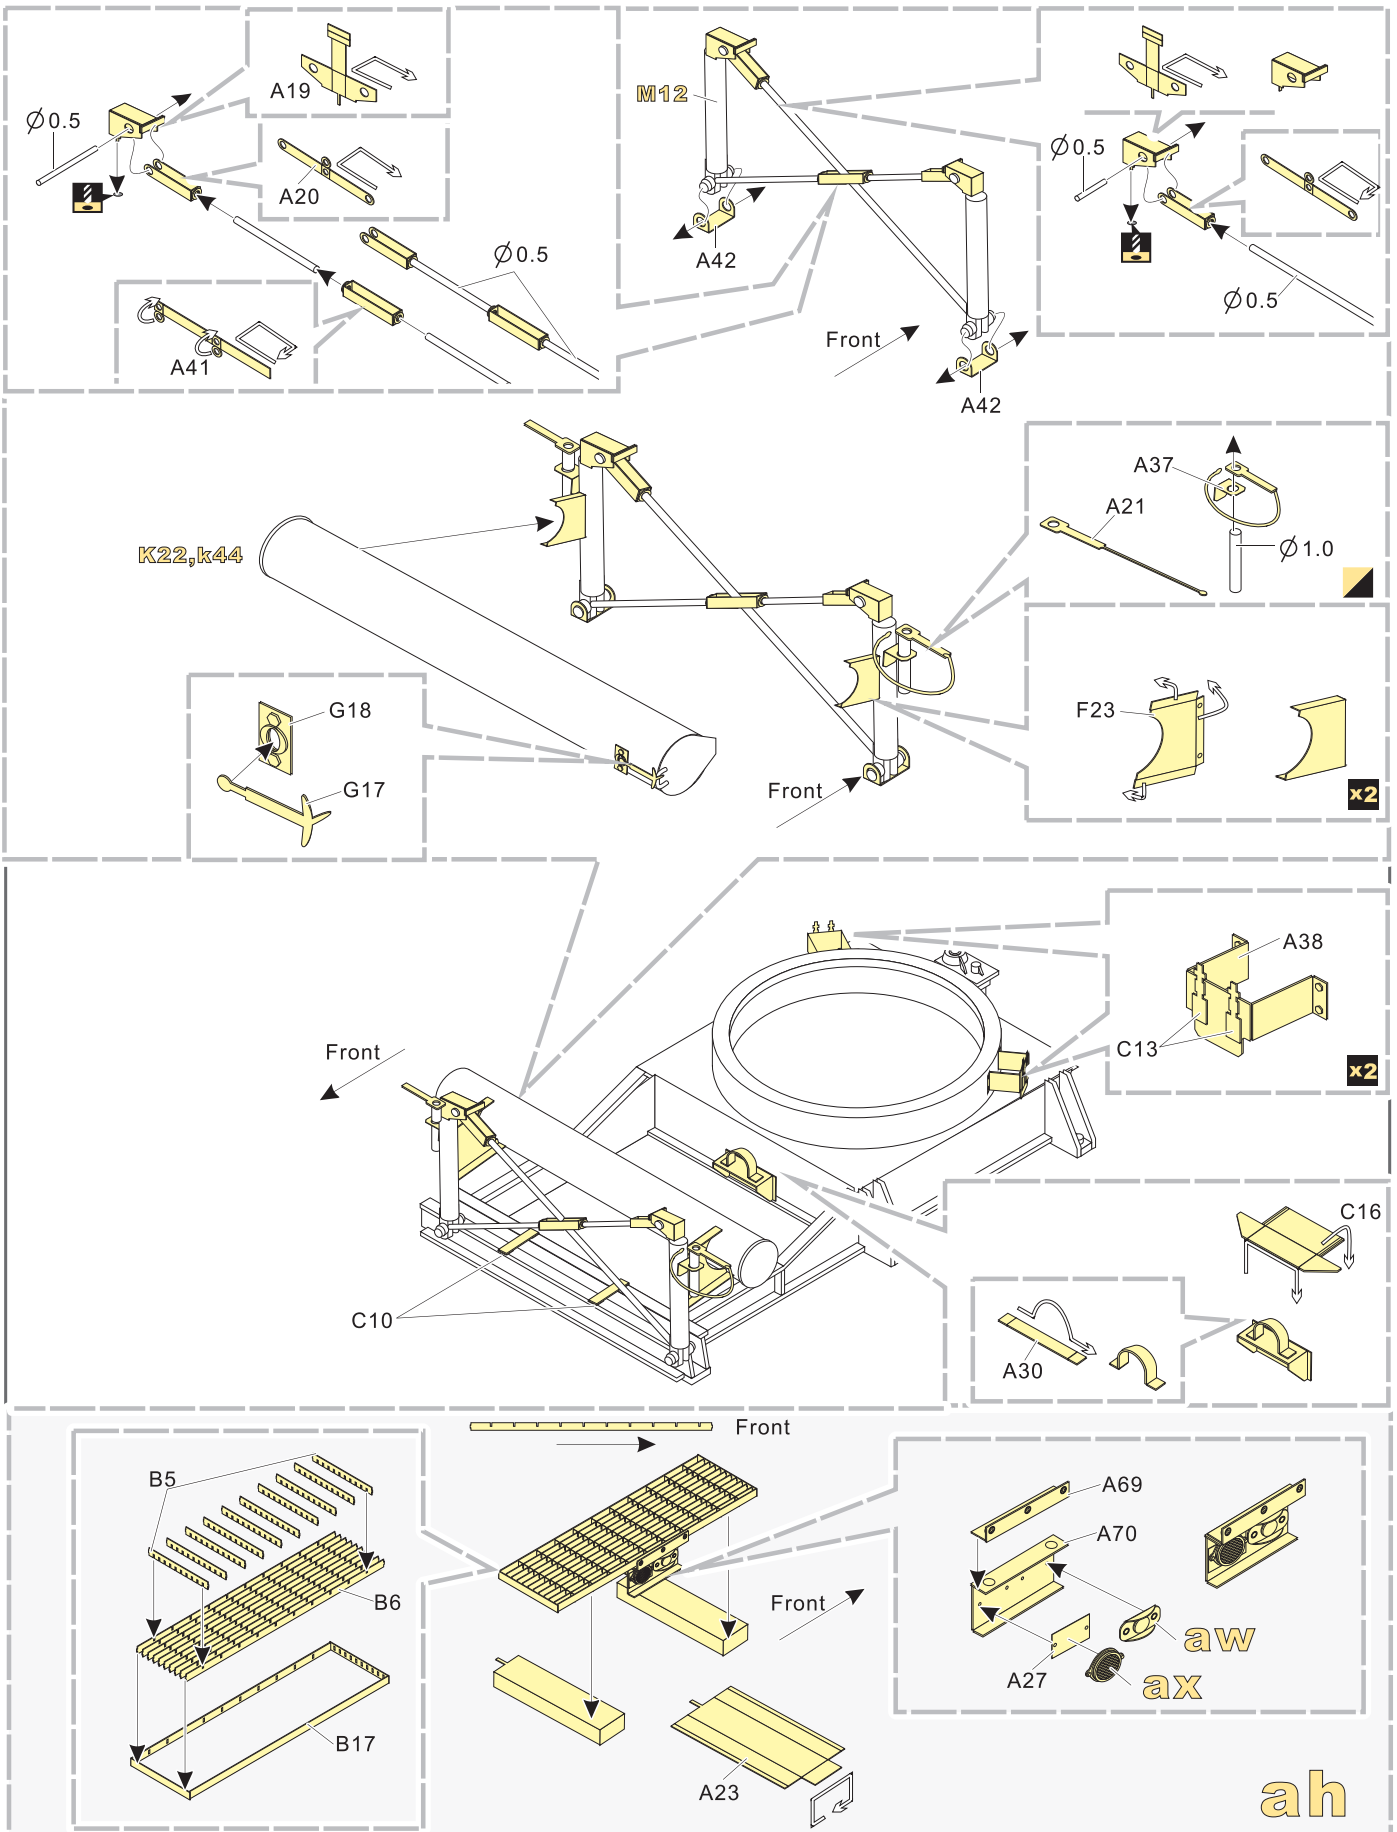

1/35 MILITARY MINIATURE VEHICLE UPGRADE SERIES PE35815