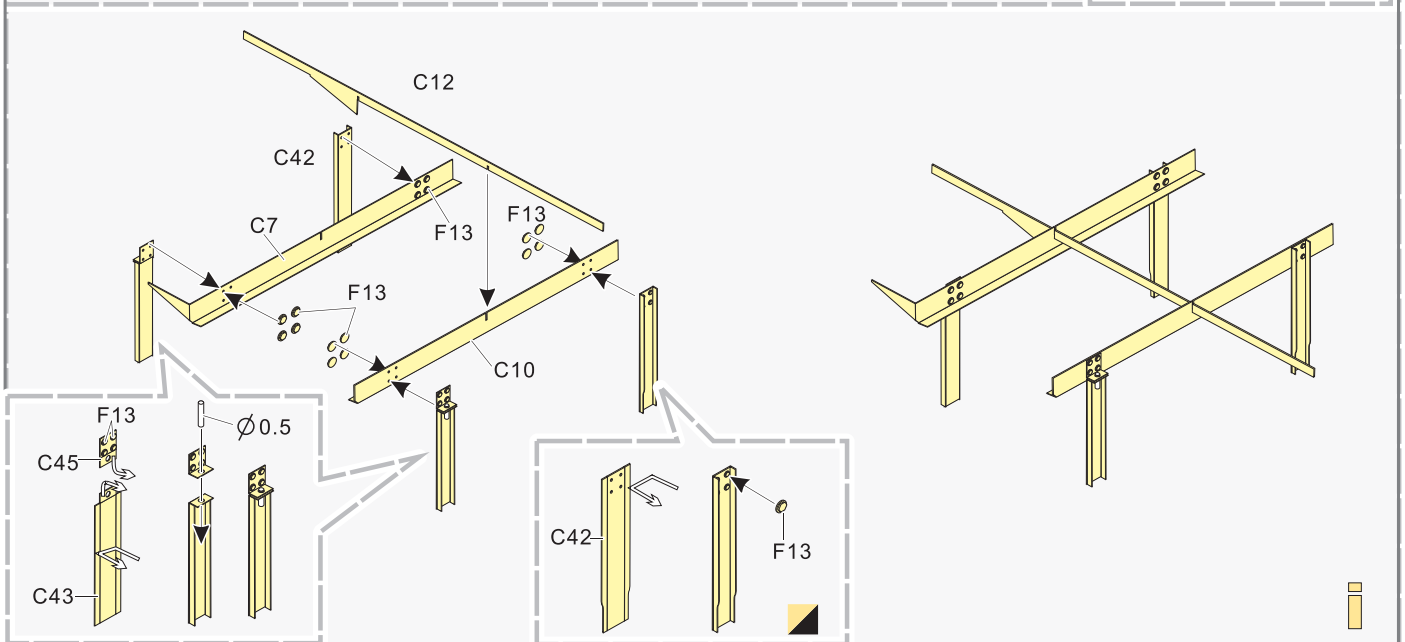

1/35 MILITARY MINIATURE VEHICLE UPGRADE SERIES PE35815