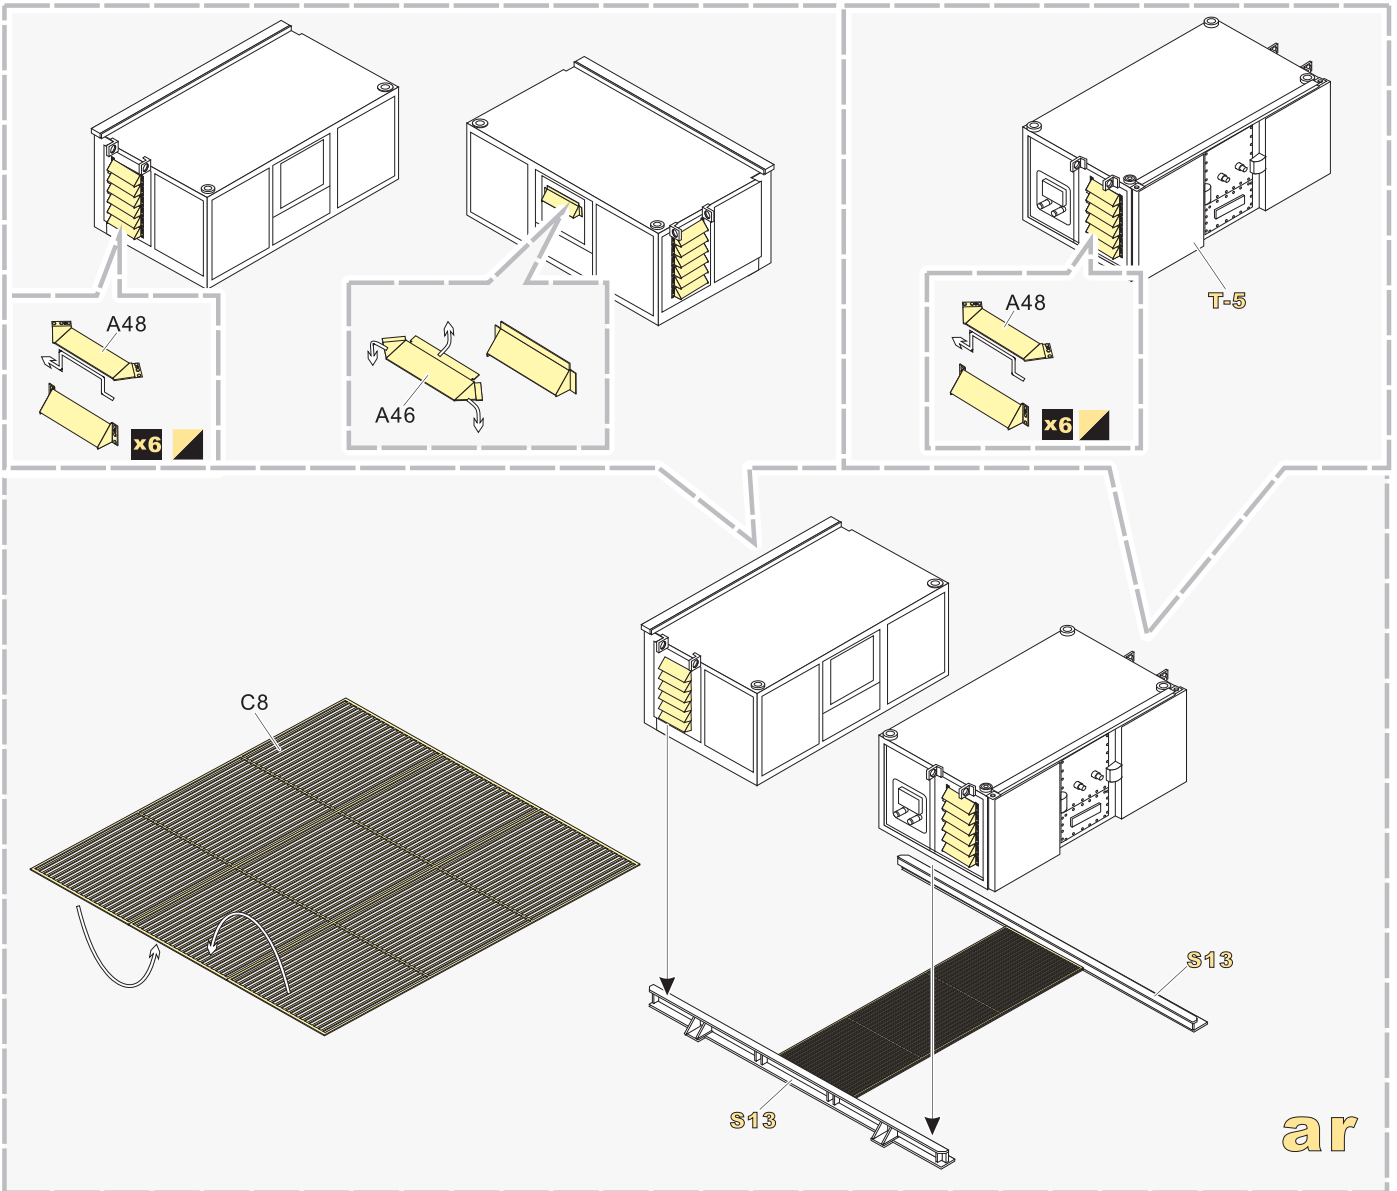

1/35 MILITARY MINIATURE VEHICLE UPGRADE SERIES PE35815