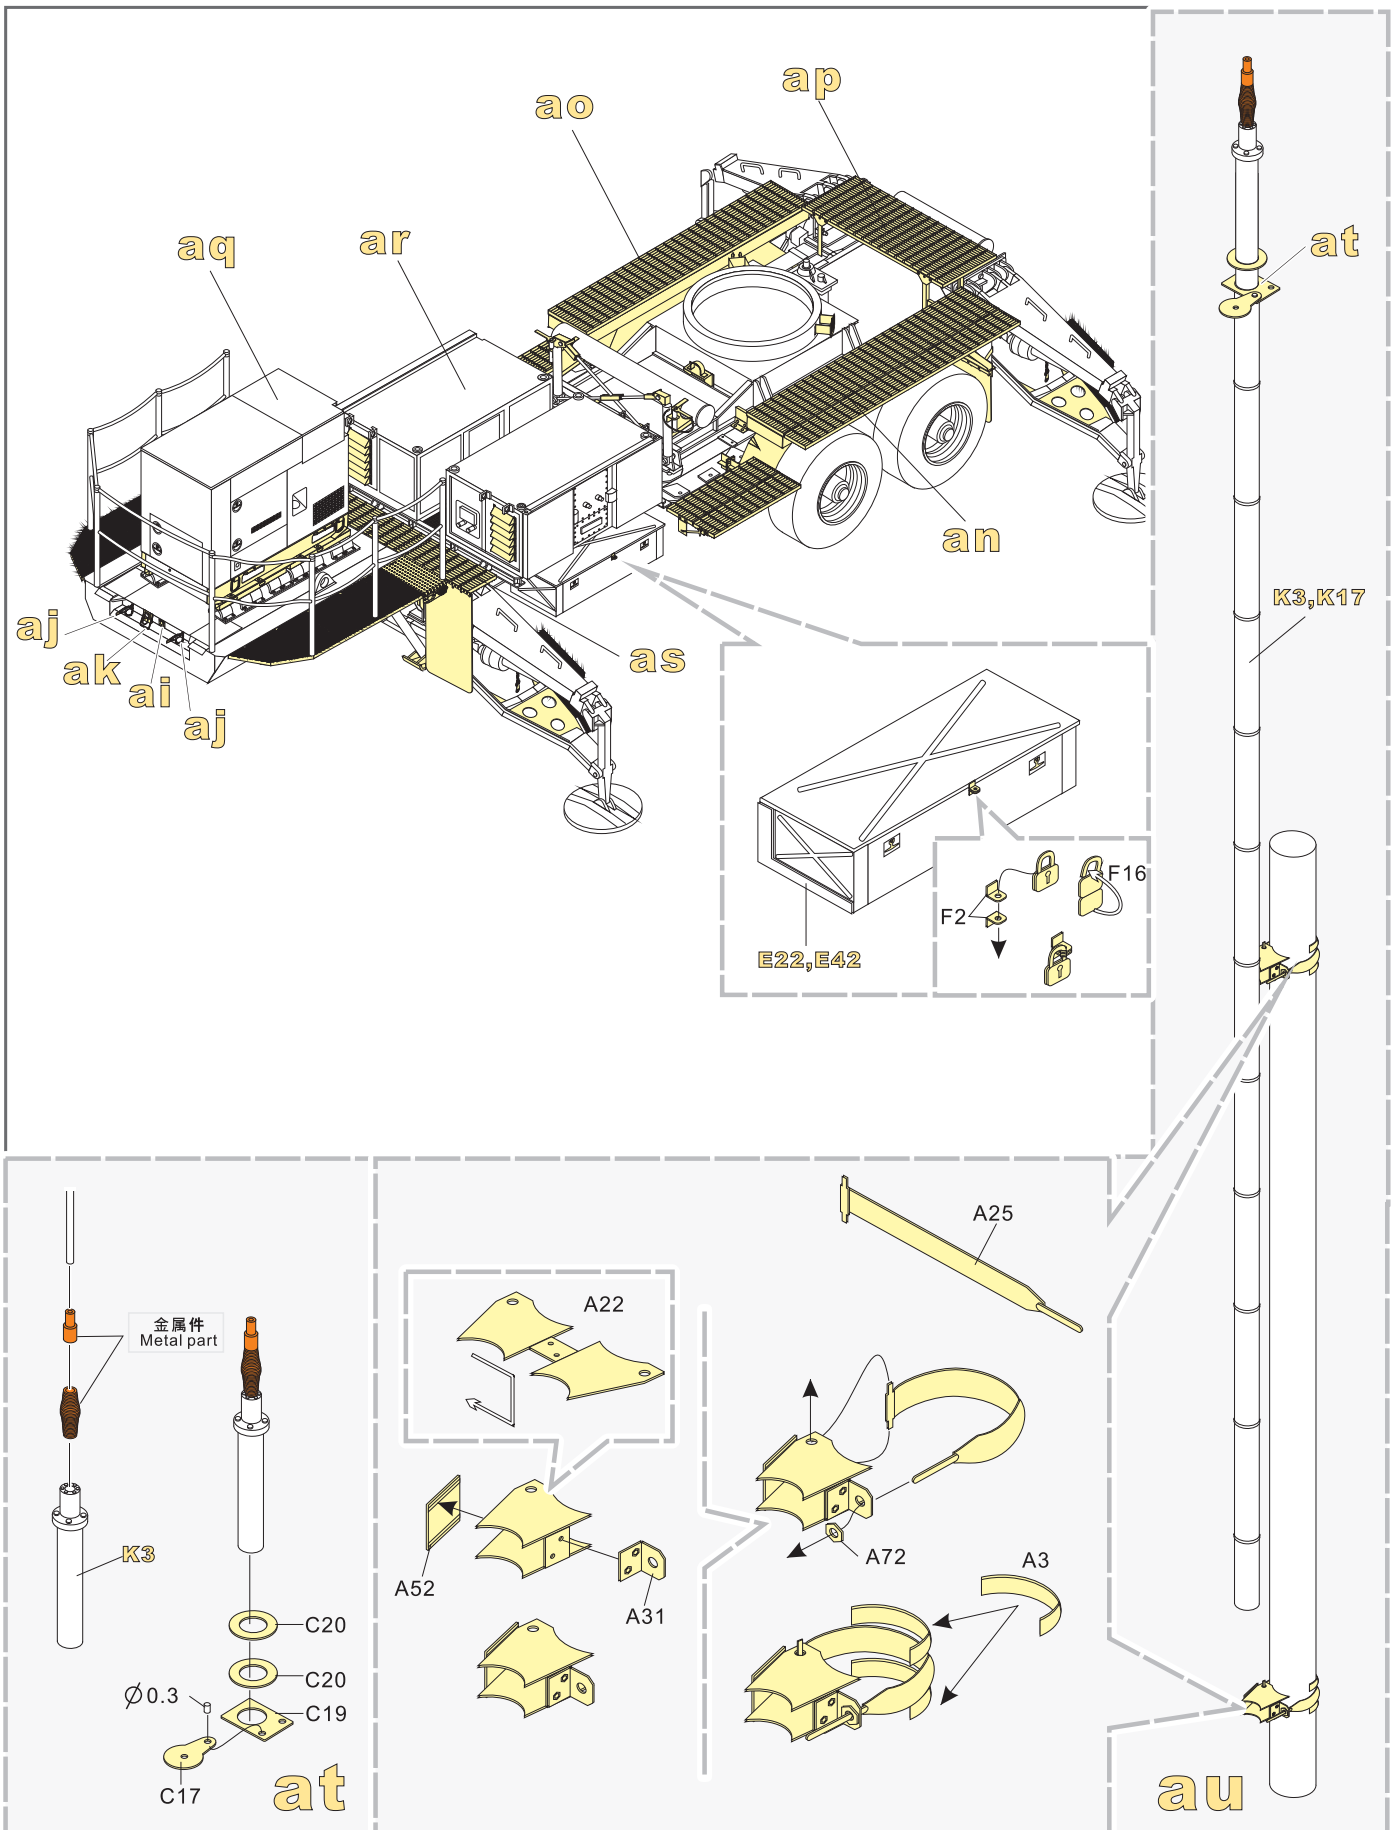

1/35 MILITARY MINIATURE VEHICLE UPGRADE SERIES PE35815