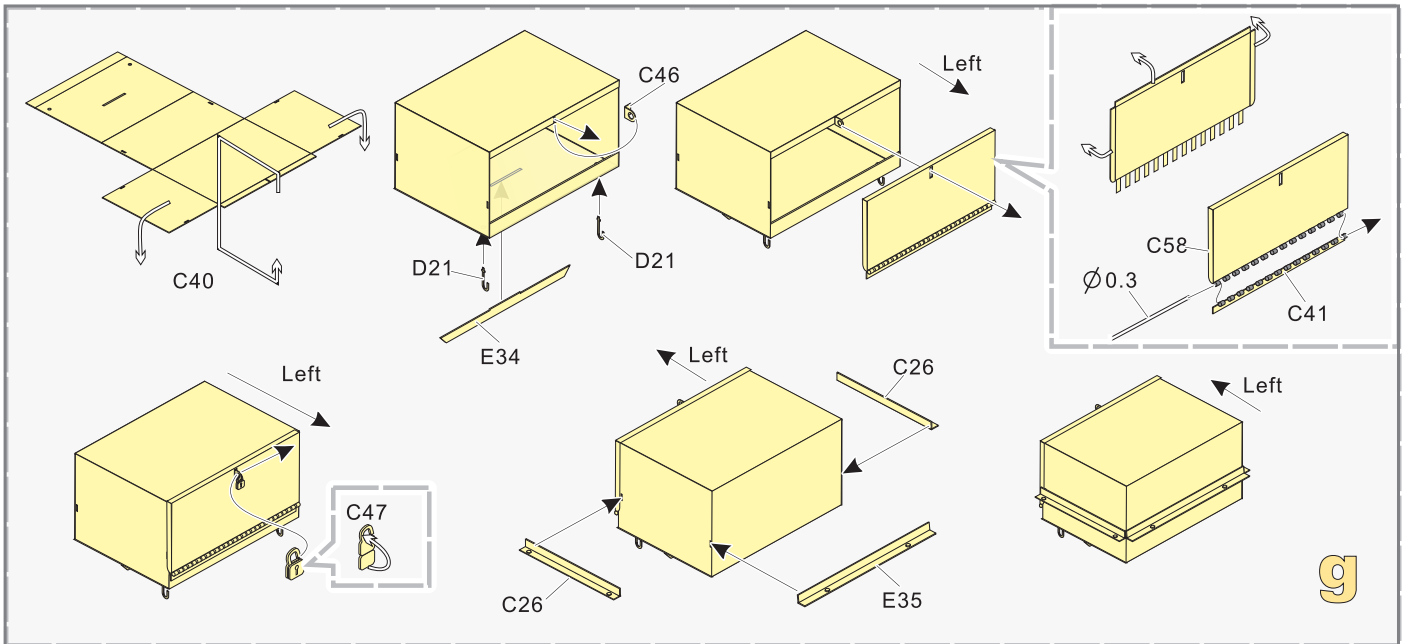

1/35 MILITARY MINIATURE VEHICLE UPGRADE SERIES PE35815