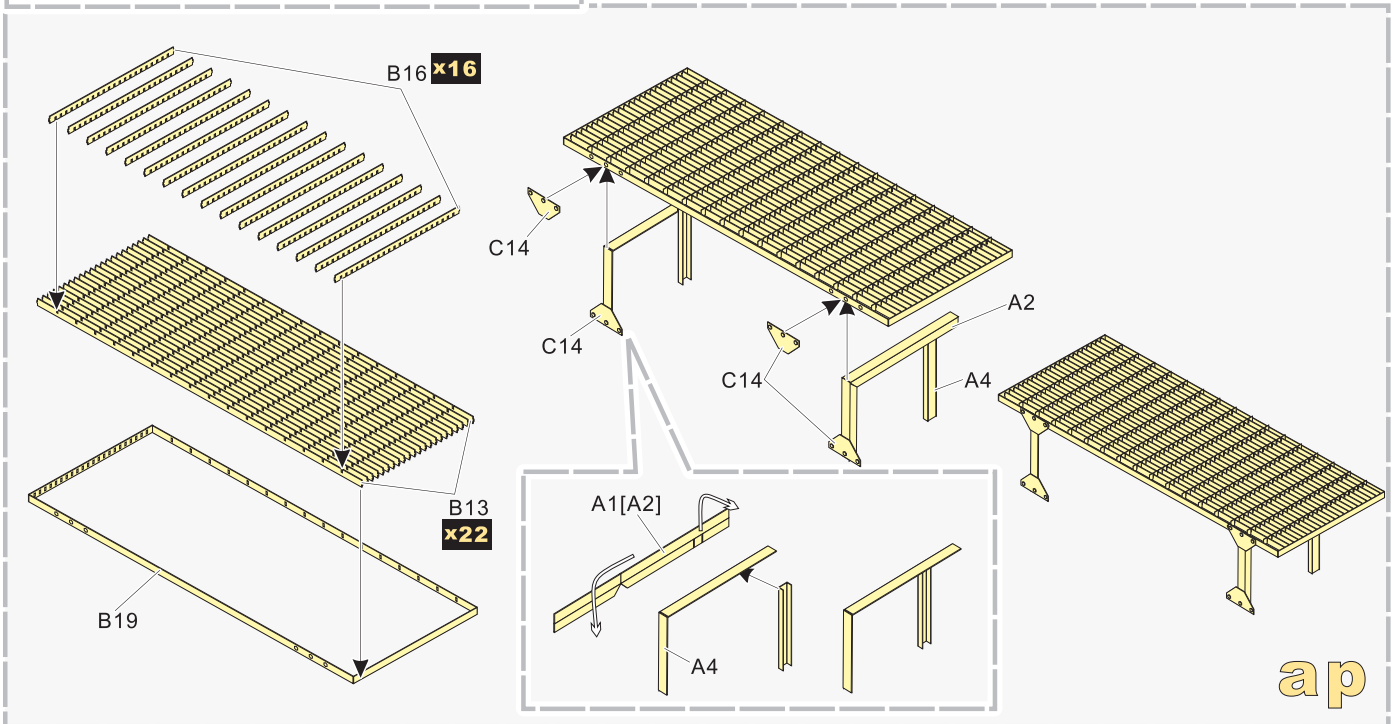

1/35 MILITARY MINIATURE VEHICLE UPGRADE SERIES PE35815