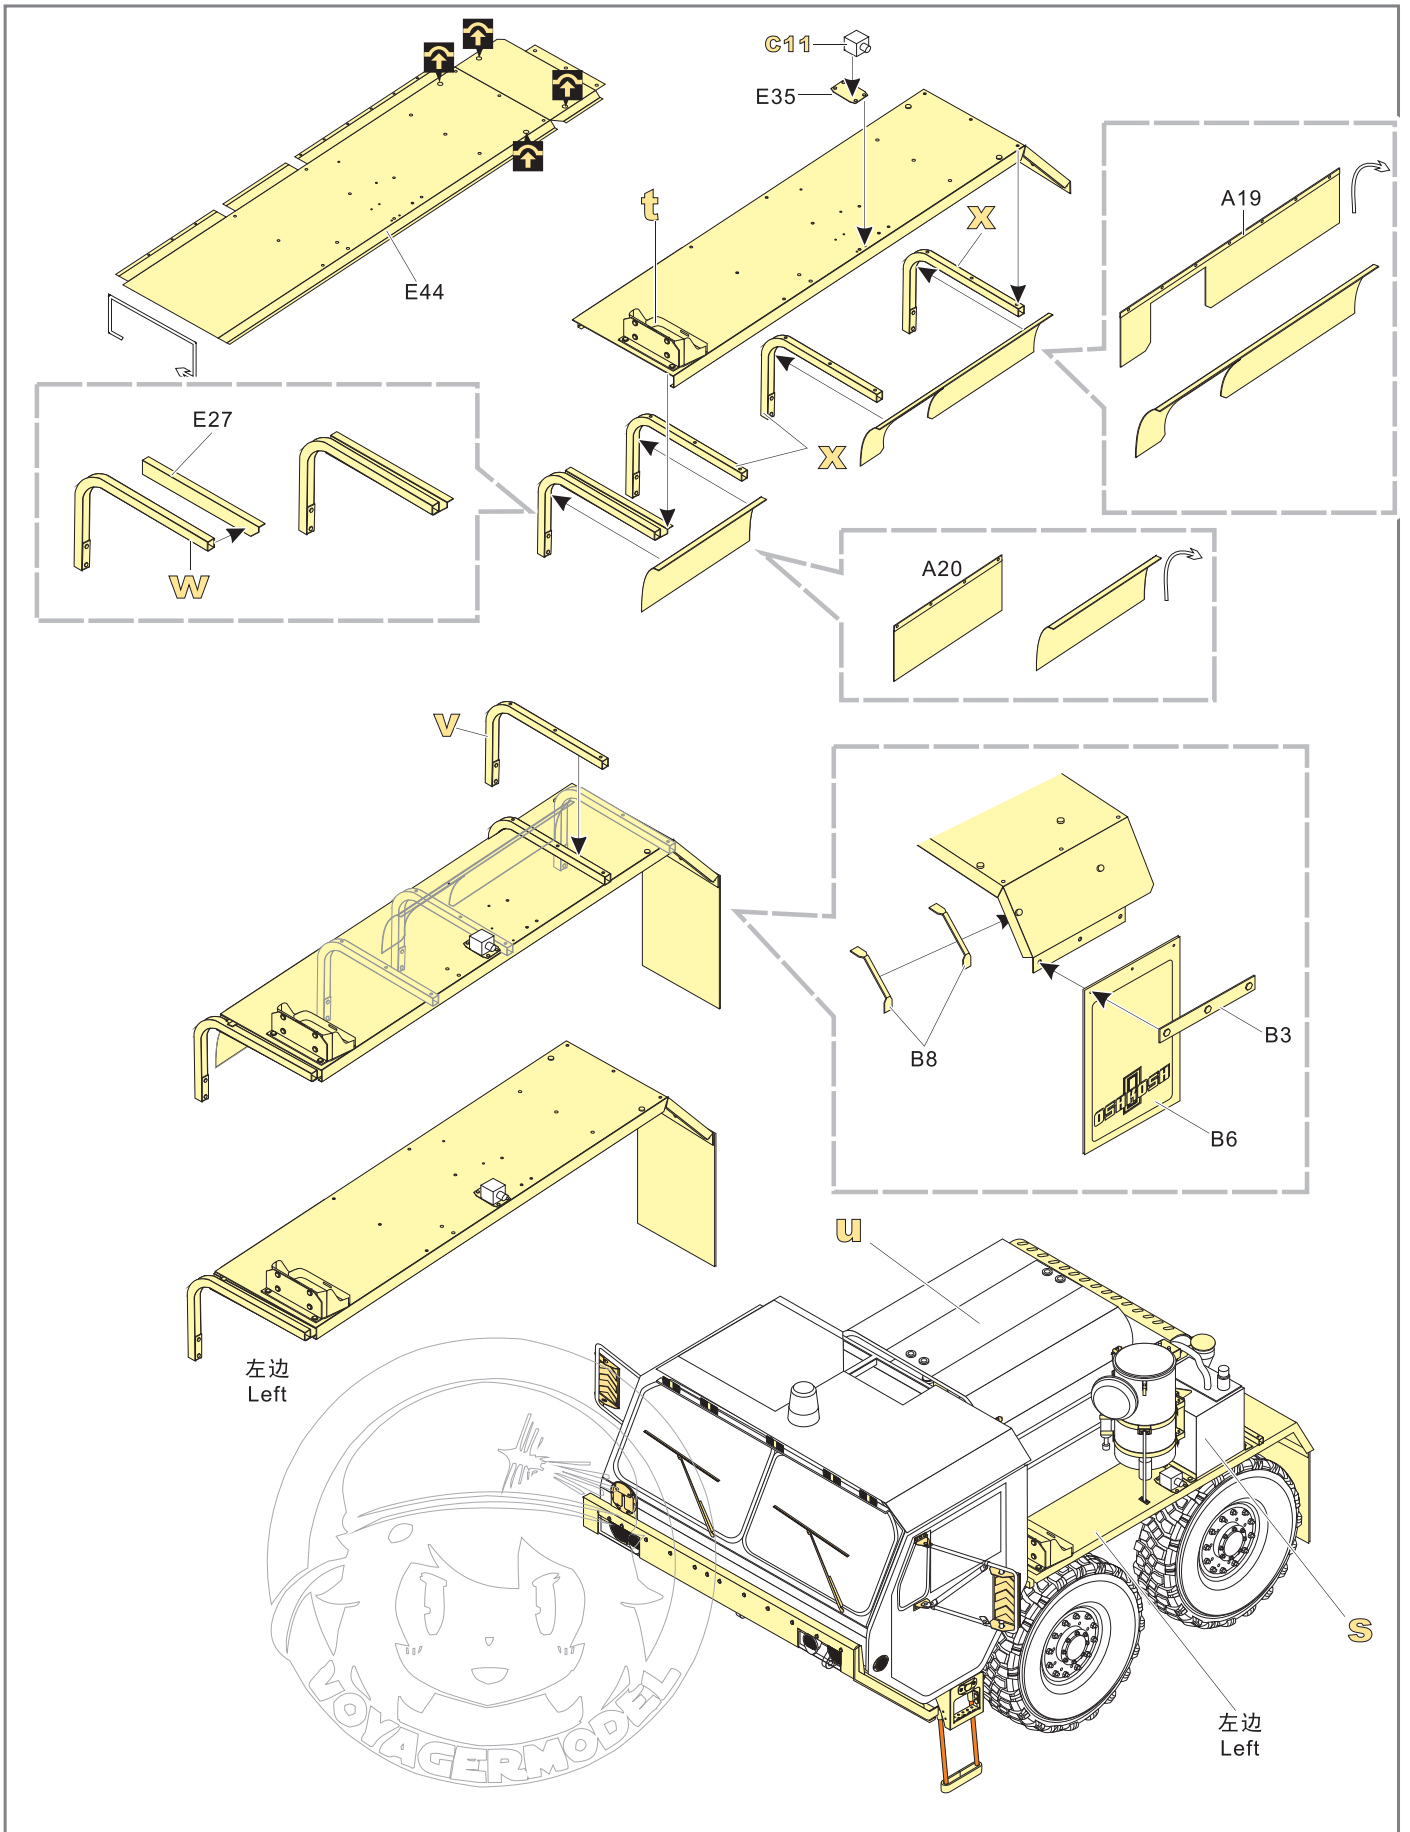

1/35 MILITARY MINIATURE VEHICLE UPGRADE SERIES PE35815

左边
Left

左边
Left