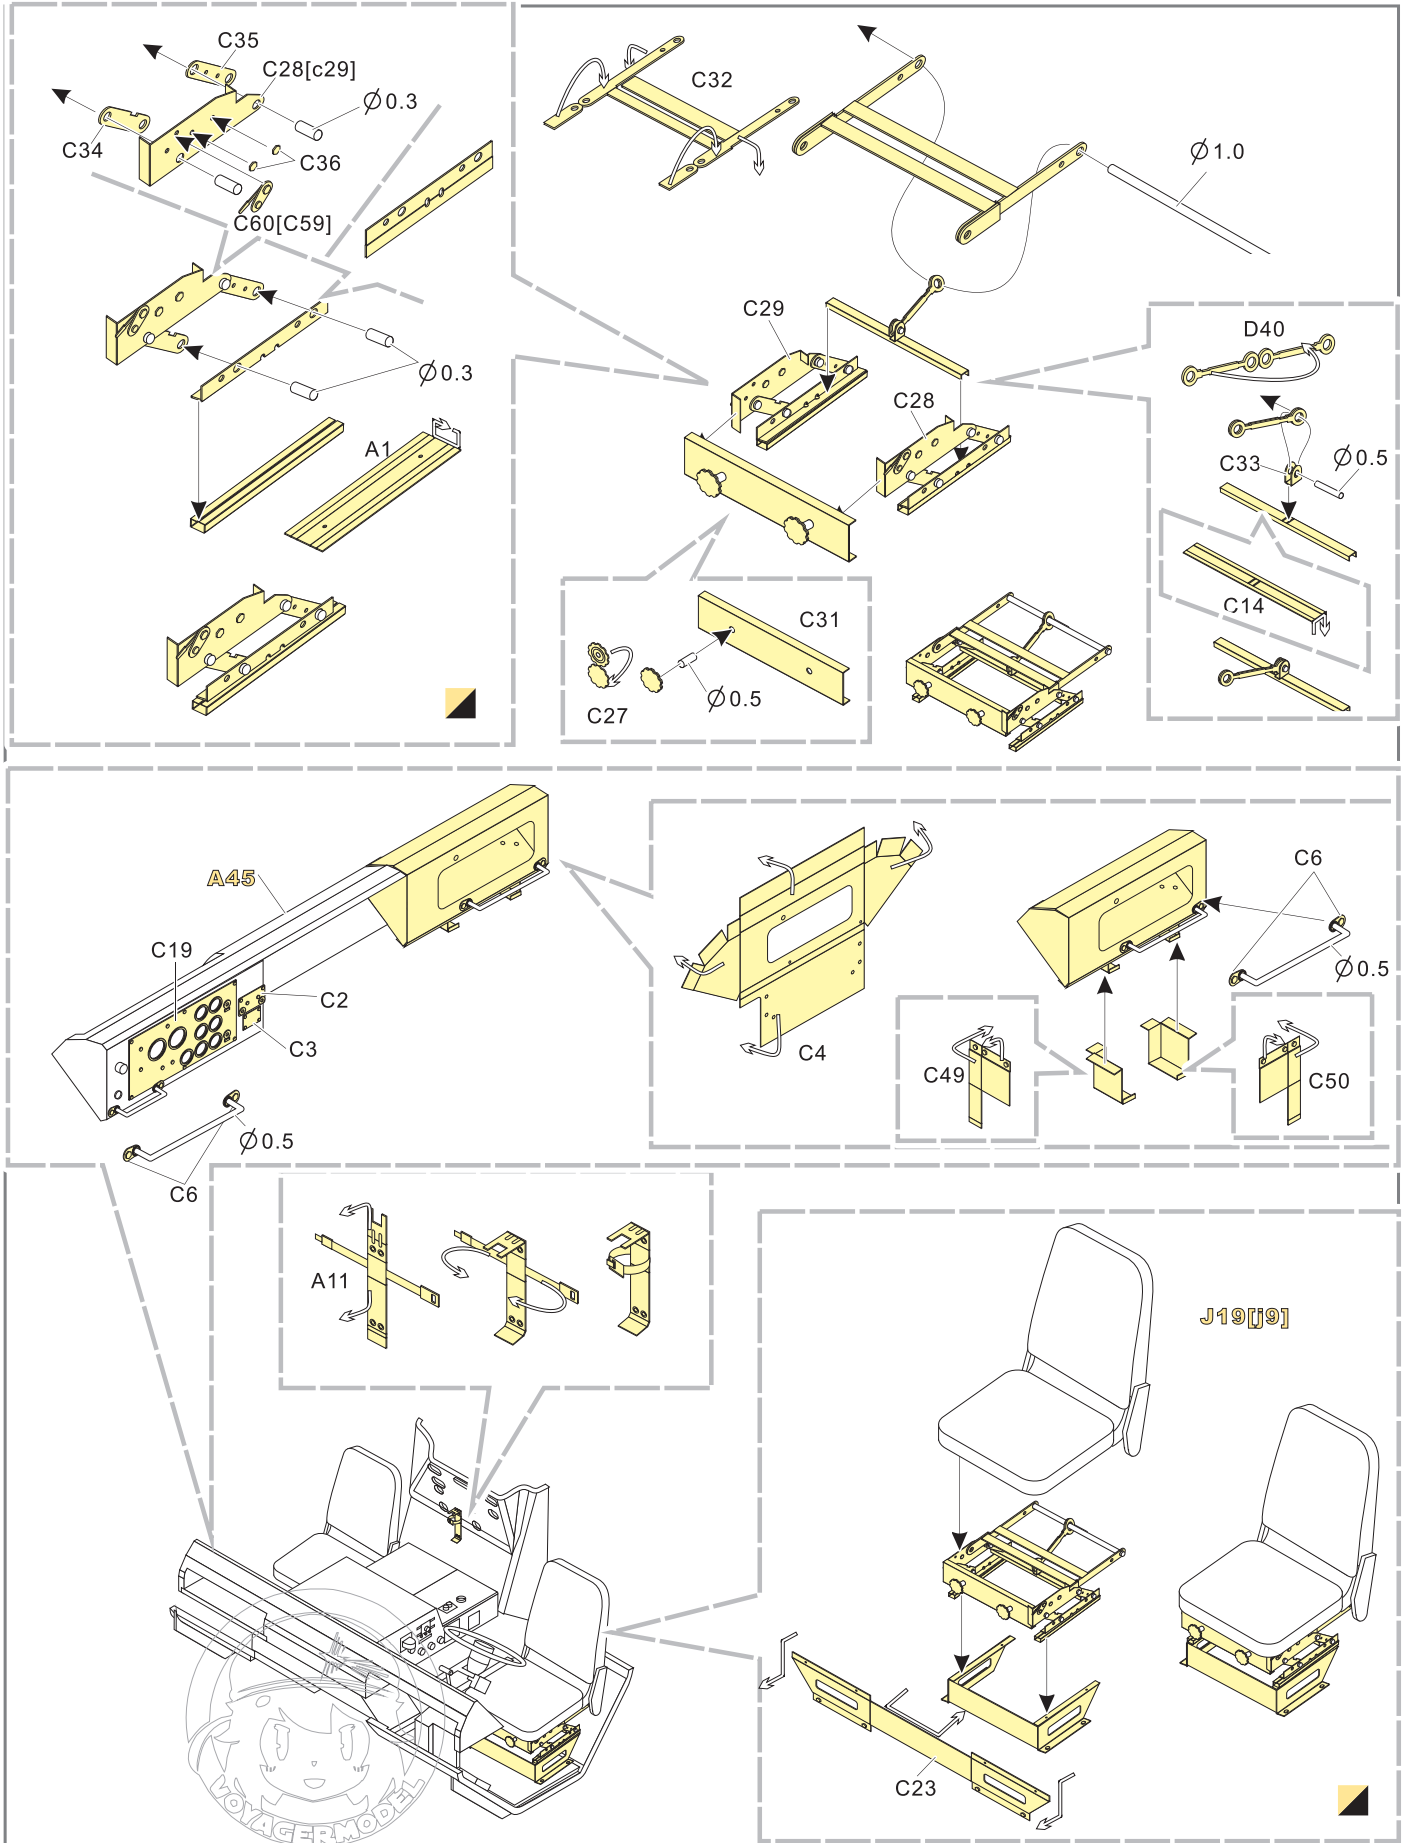

1/35 MILITARY MINIATURE VEHICLE UPGRADE SERIES PE35815