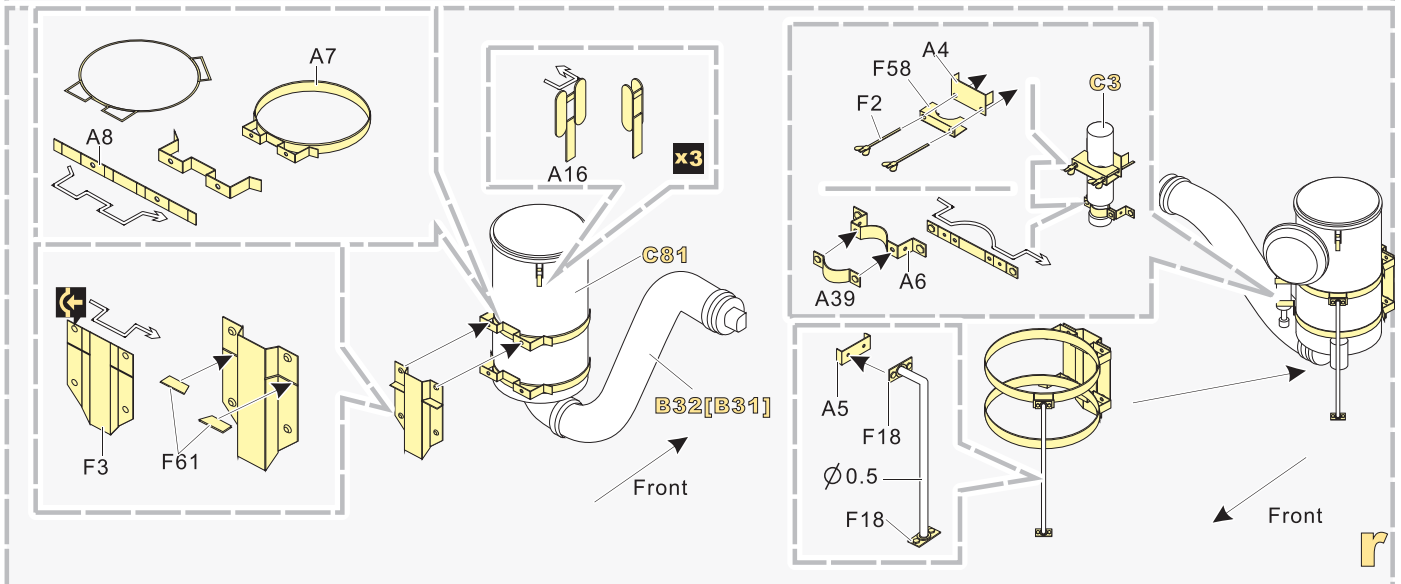

1/35 MILITARY MINIATURE VEHICLE UPGRADE SERIES PE35815