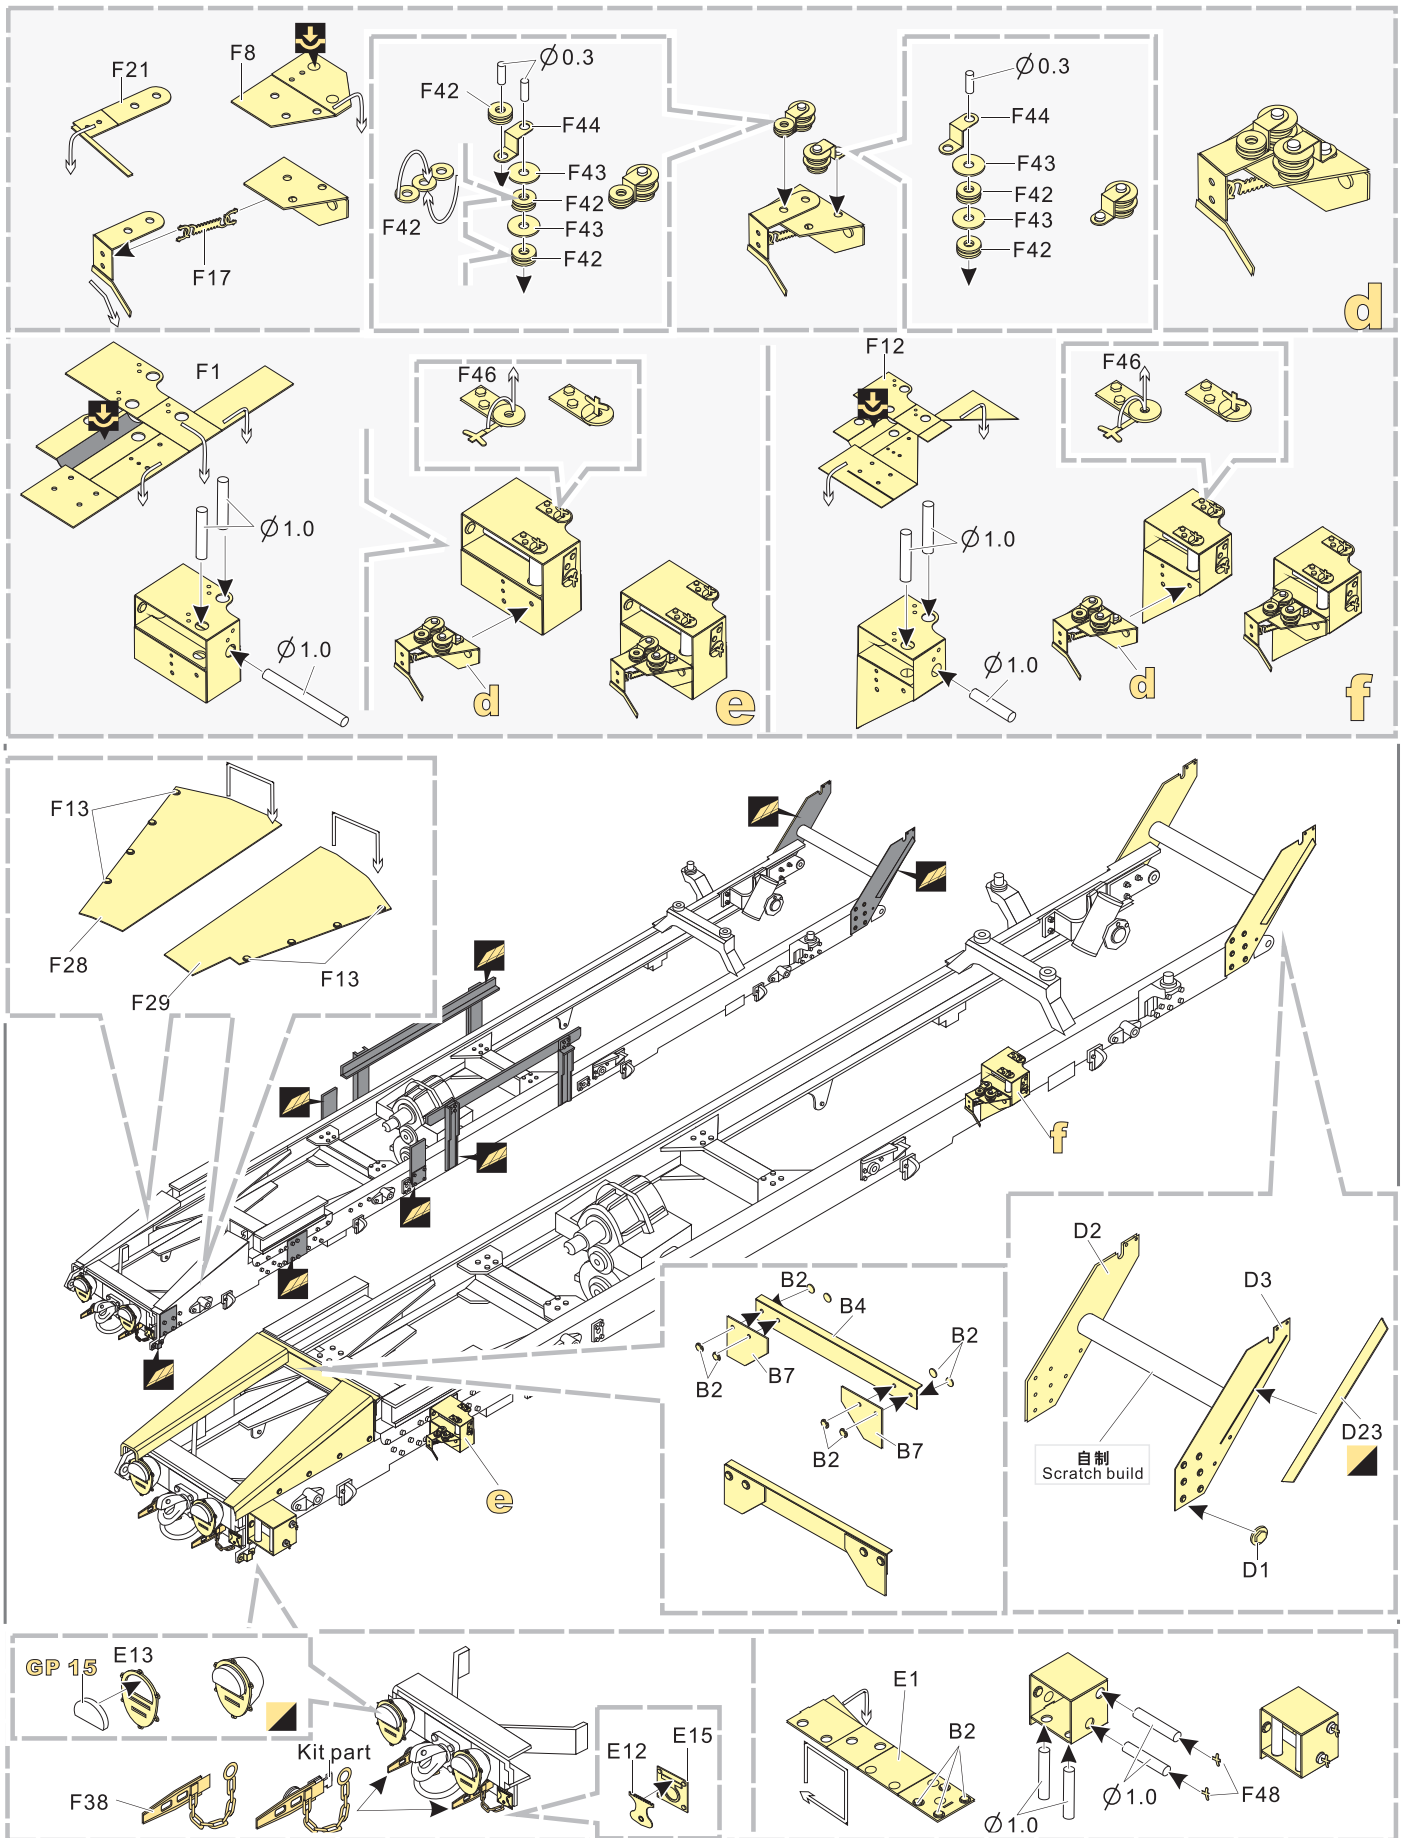

1/35 MILITARY MINIATURE VEHICLE UPGRADE SERIES PE35815