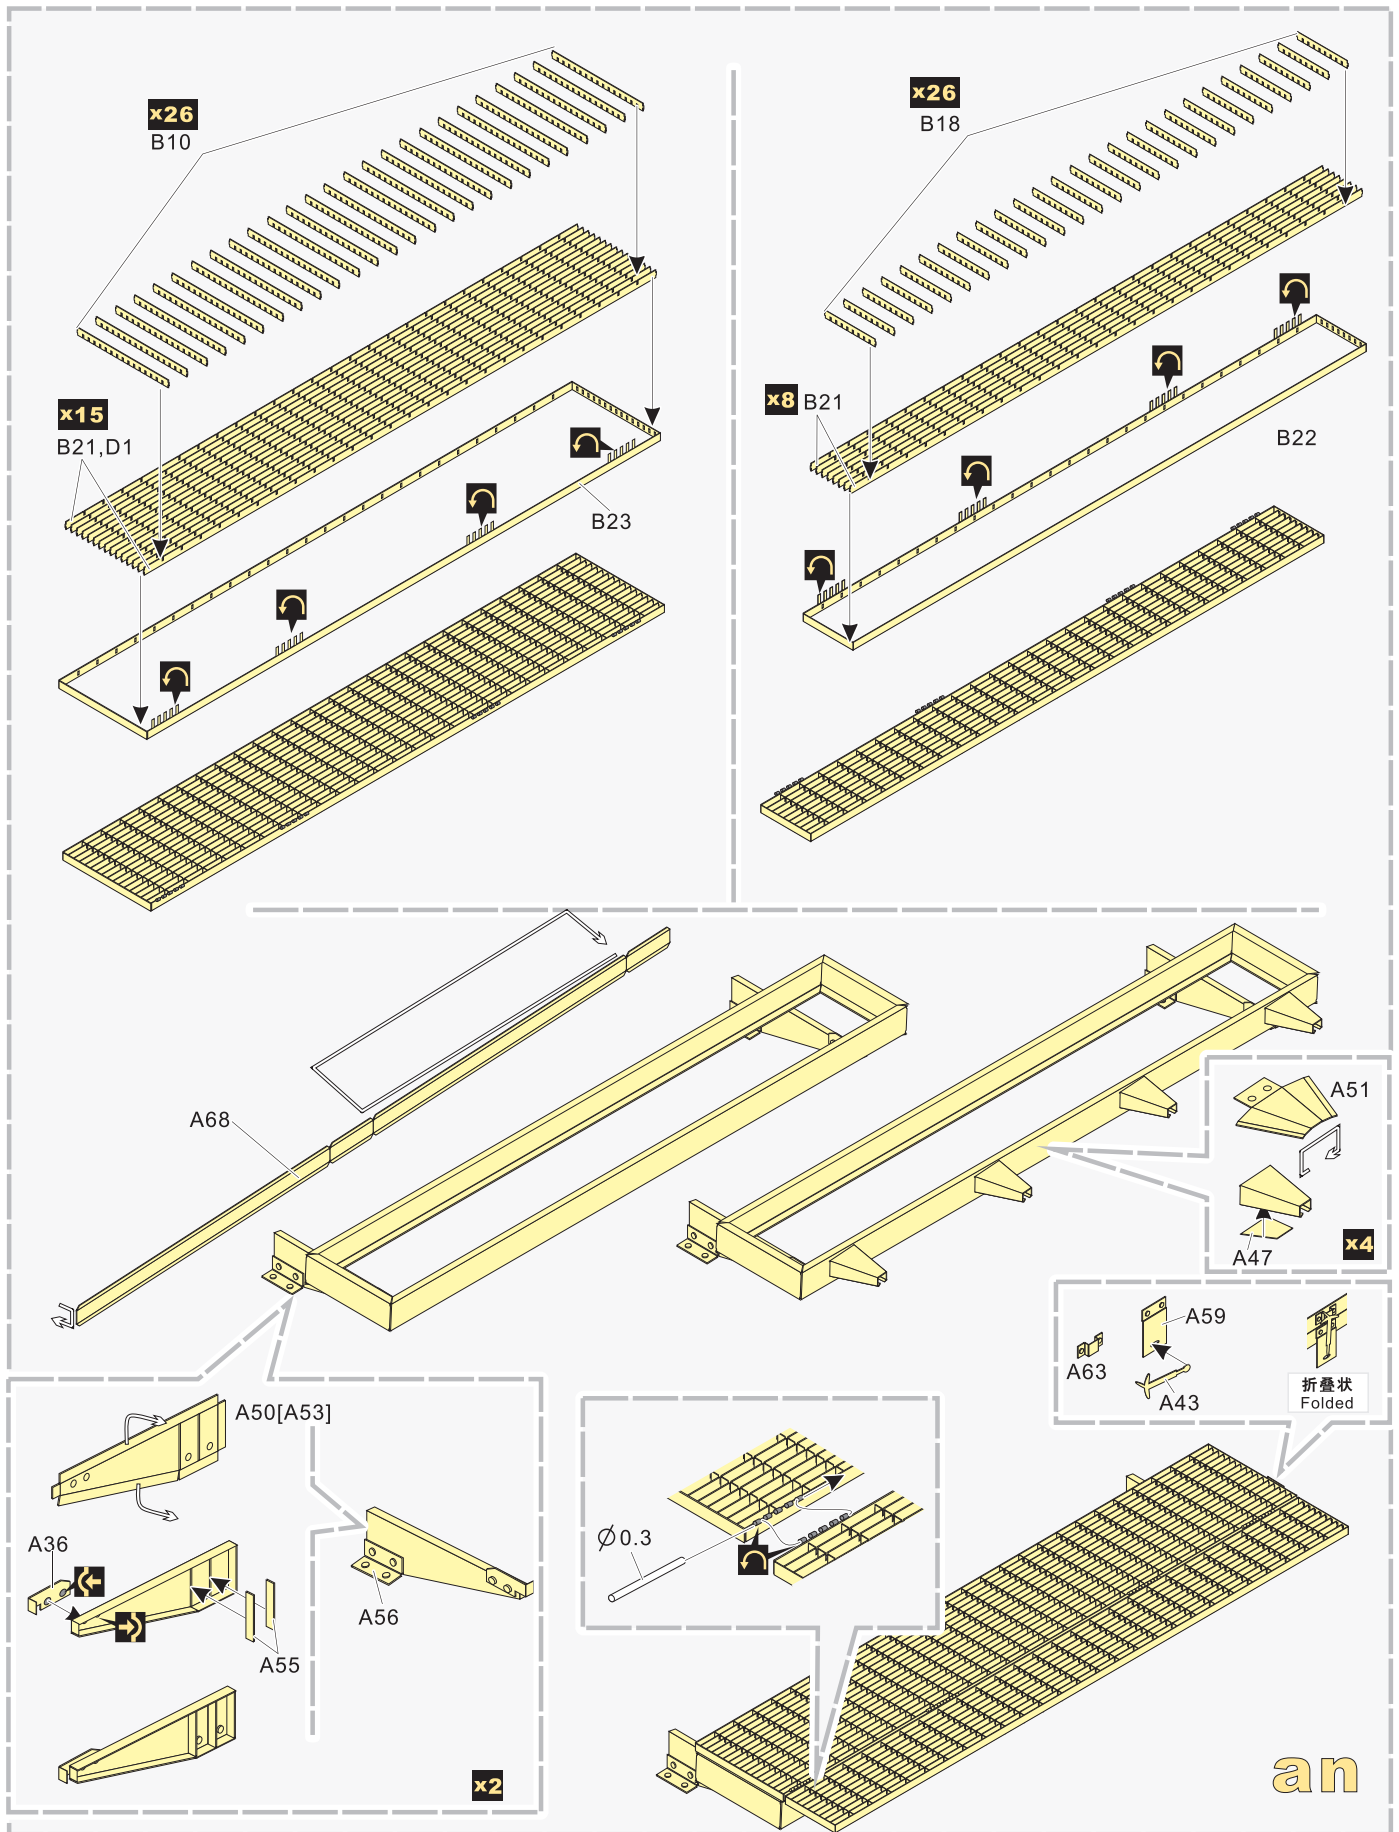

1/35 MILITARY MINIATURE VEHICLE UPGRADE SERIES PE35815