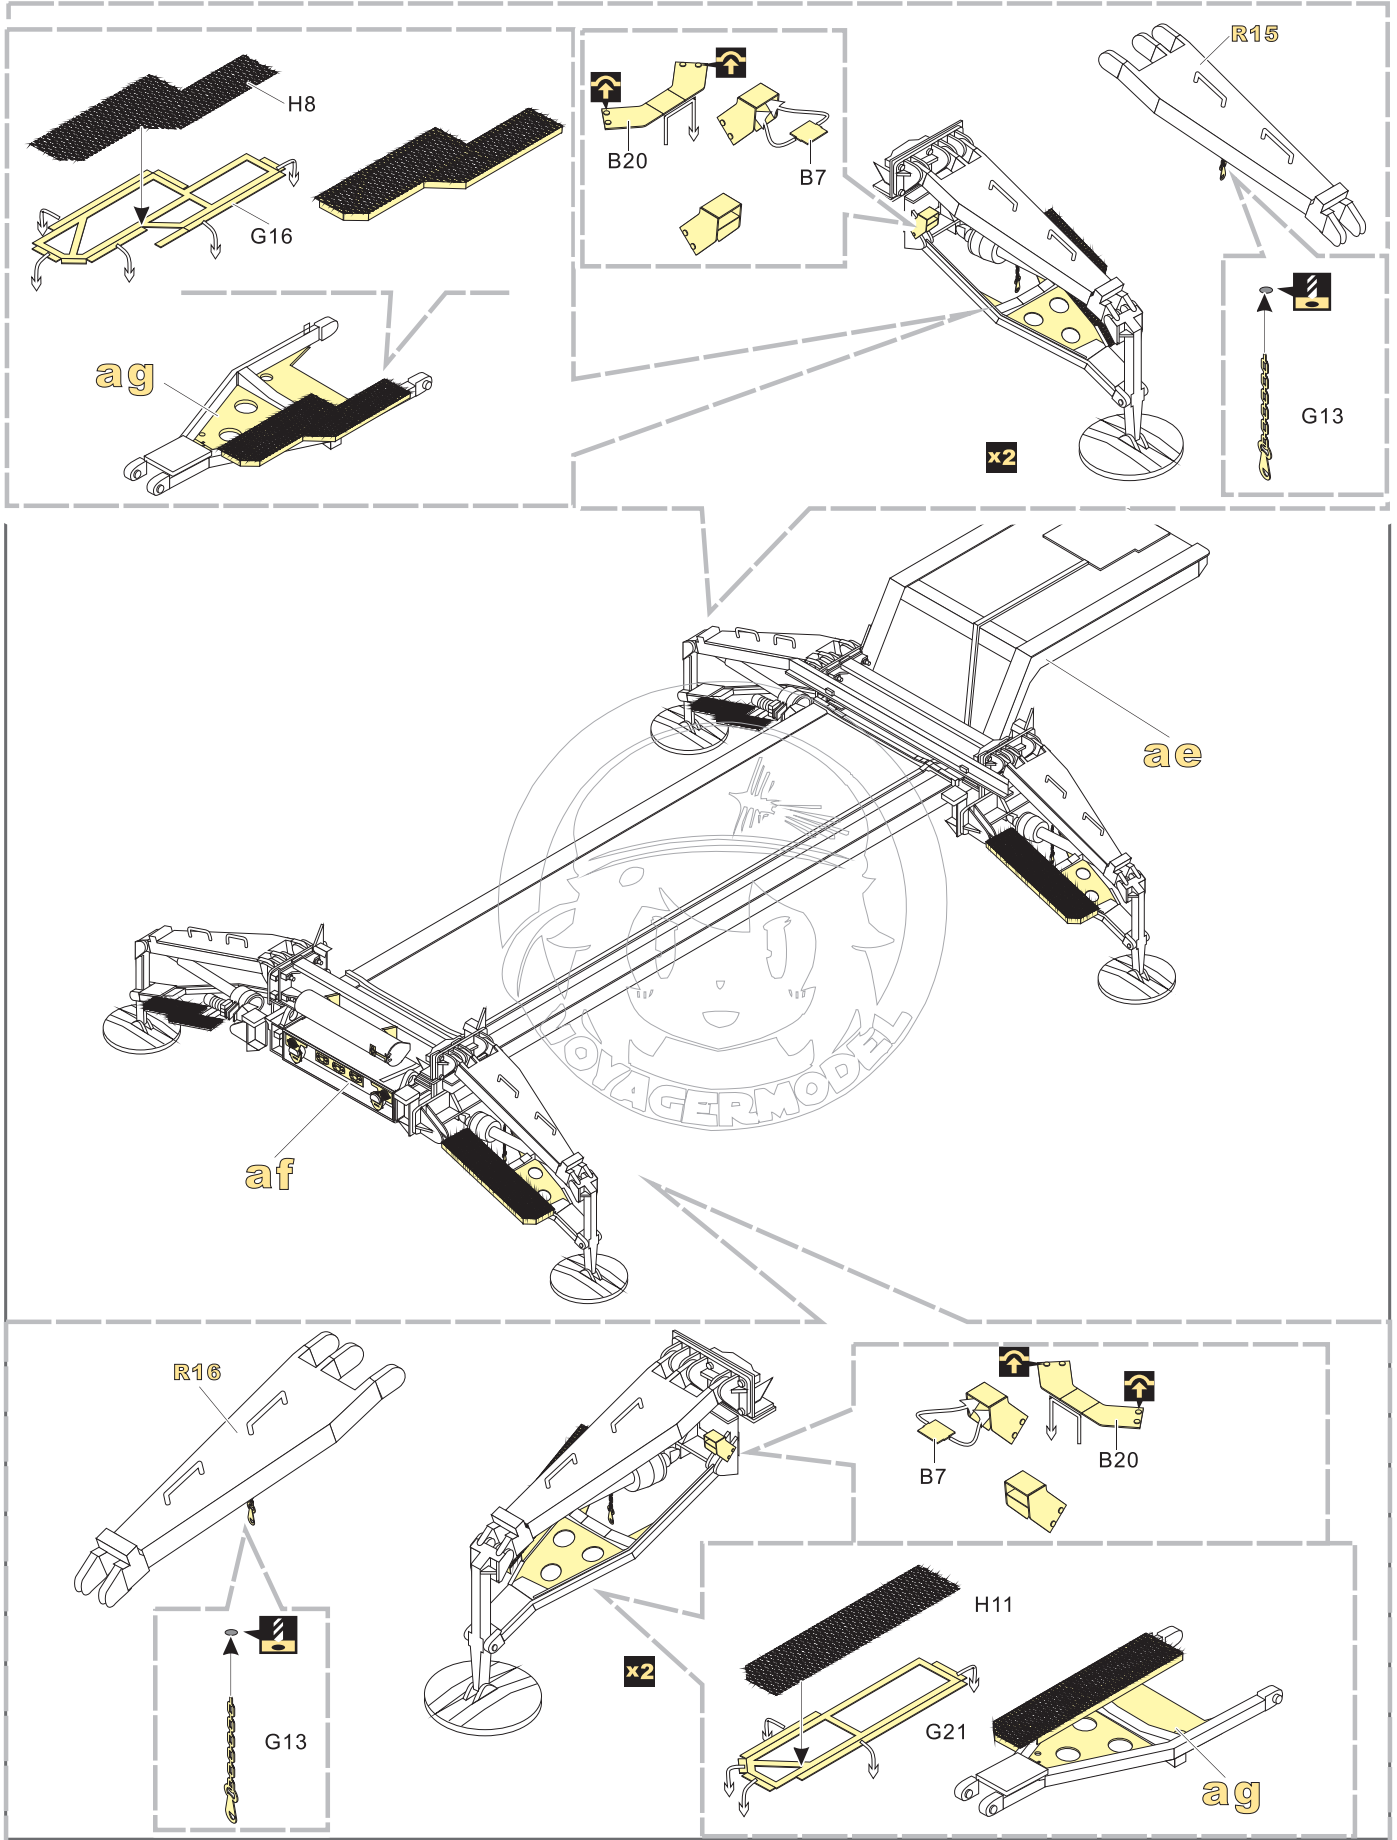

1/35 MILITARY MINIATURE VEHICLE UPGRADE SERIES PE35815