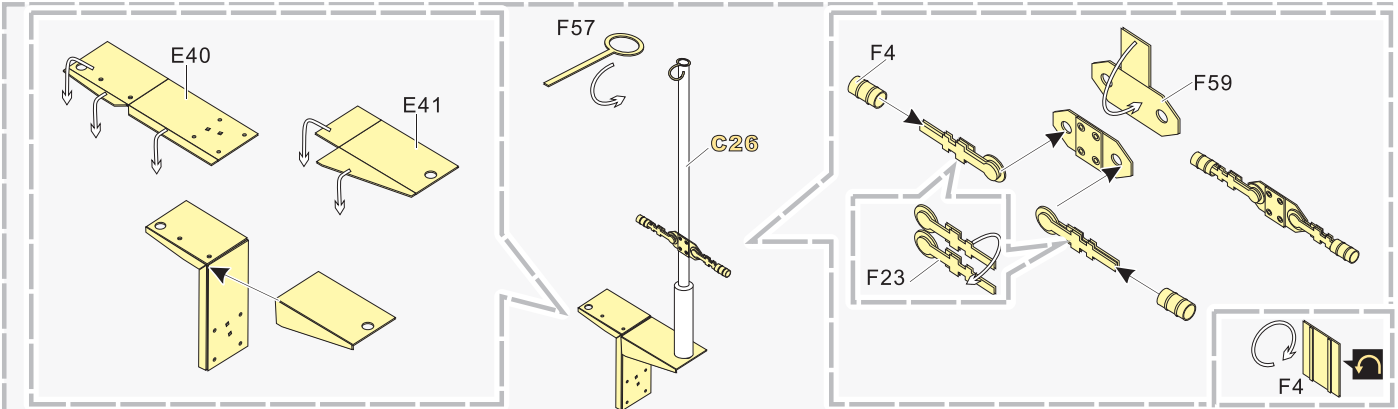

1/35 MILITARY MINIATURE VEHICLE UPGRADE SERIES PE35815