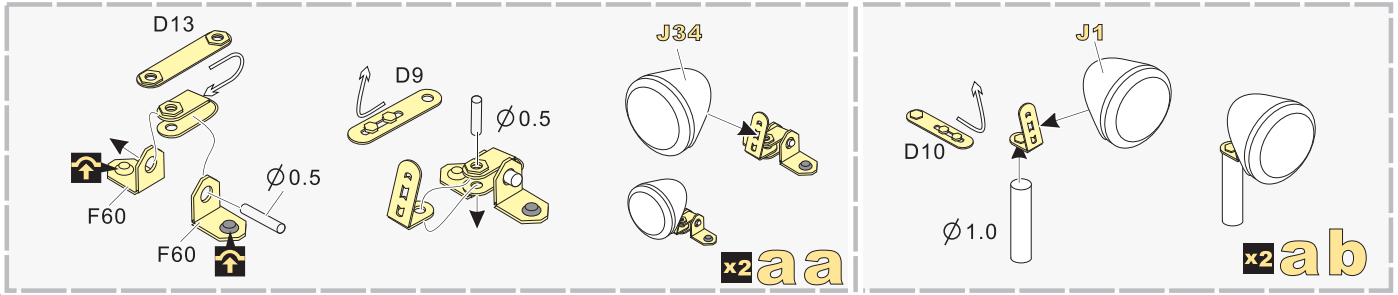

1/35 MILITARY MINIATURE VEHICLE UPGRADE SERIES PE35815