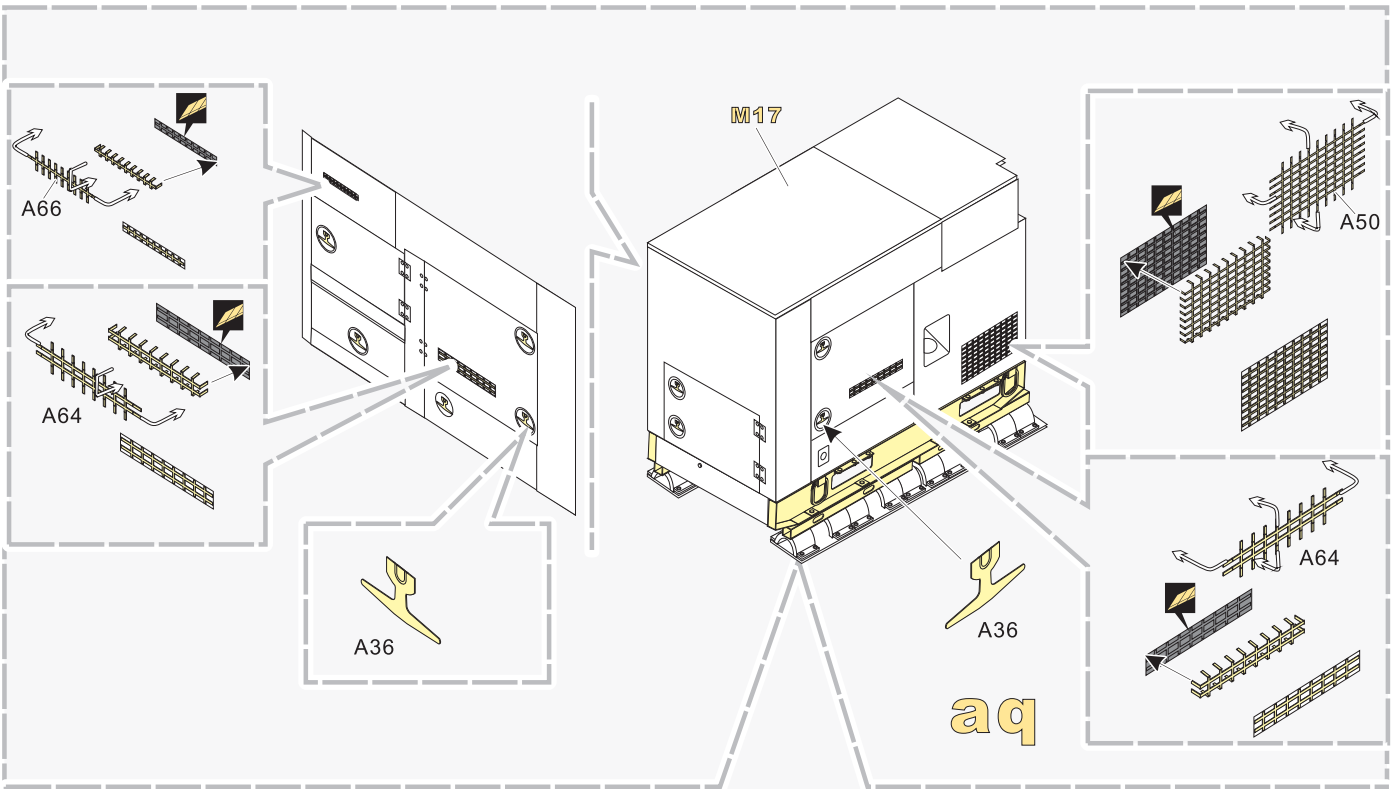

1/35 MILITARY MINIATURE VEHICLE UPGRADE SERIES PE35815