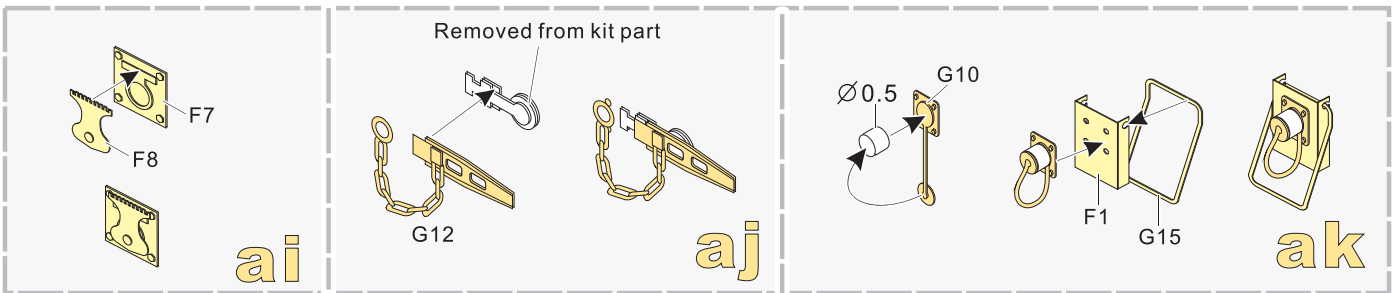

1/35 MILITARY MINIATURE VEHICLE UPGRADE SERIES PE35815