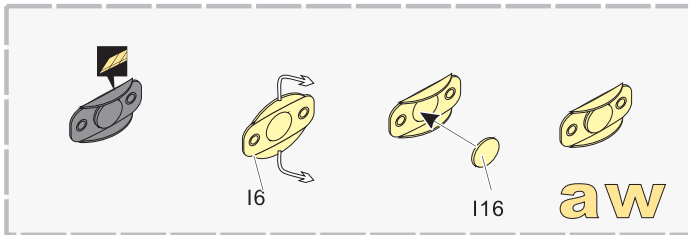

1/35 MILITARY MINIATURE VEHICLE UPGRADE SERIES PE35815

左边
Left

左边
Left

1/35 MILITARY MINIATURE VEHICLE UPGRADE SERIES PE35815

1/35 MILITARY MINIATURE VEHICLE UPGRADE SERIES PE35815

1/35 MILITARY MINIATURE VEHICLE UPGRADE SERIES PE35815