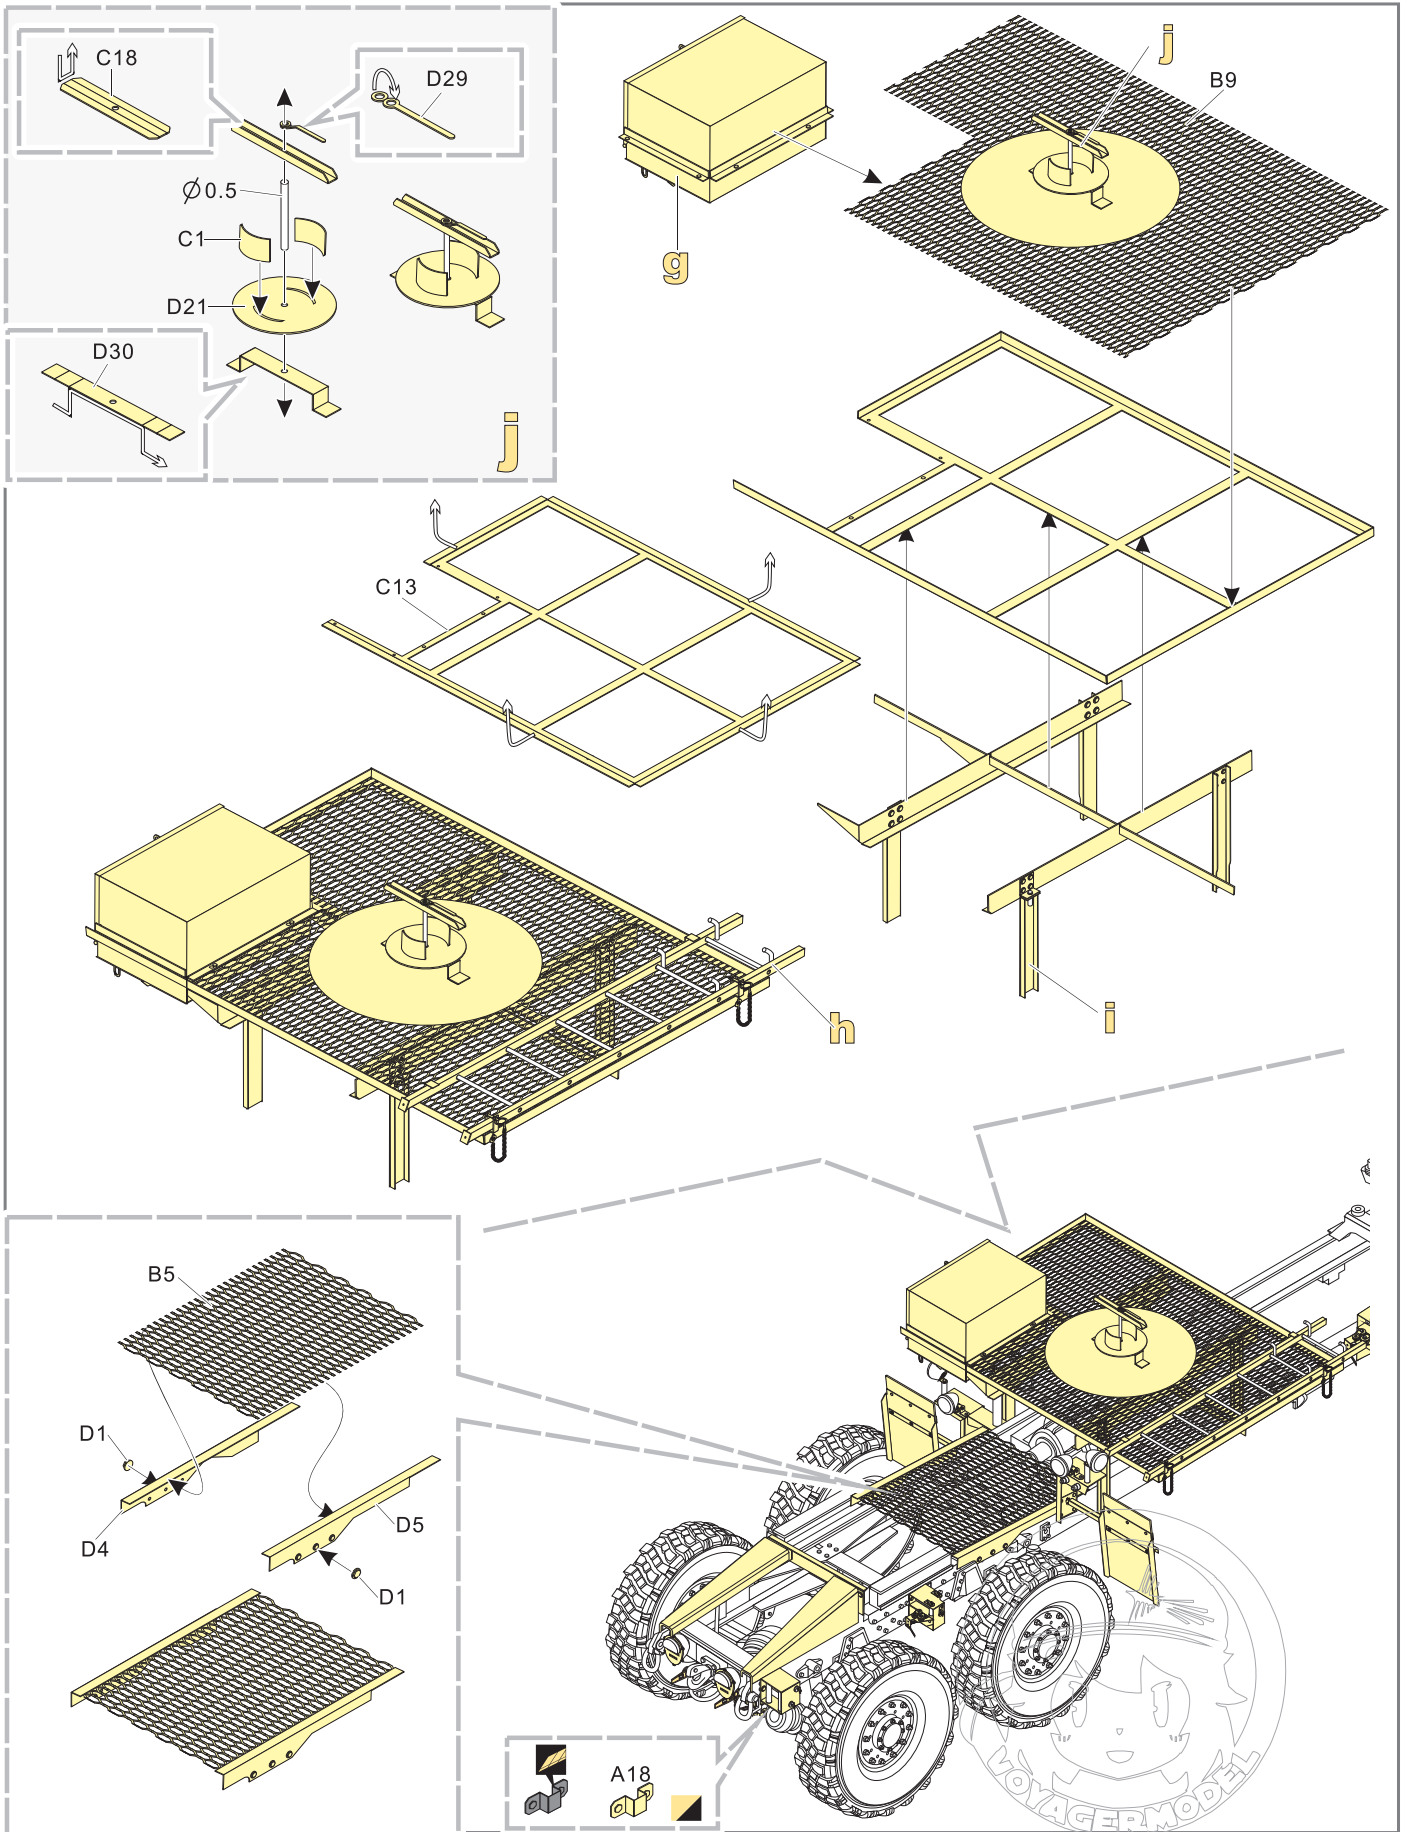

1/35 MILITARY MINIATURE VEHICLE UPGRADE SERIES PE35815