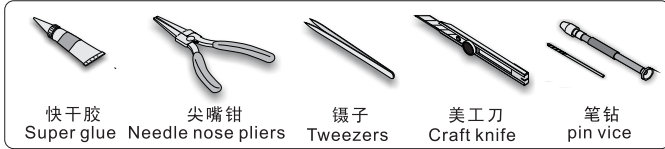

1/35 MILITARY MINIATURE VEHICLE UPGRADE SERIES PE35815

Modern U.S. Patriot SAM System w/M983 Tractor Basic

现代美军 爱国者导弹系统组基本改造件

[For TRUMPETER 01021+01022 / AFV 35S87]

推荐使用工具 RECOMMENDED TOOLS

- 安装
install
- 折叠
bend
- A1**