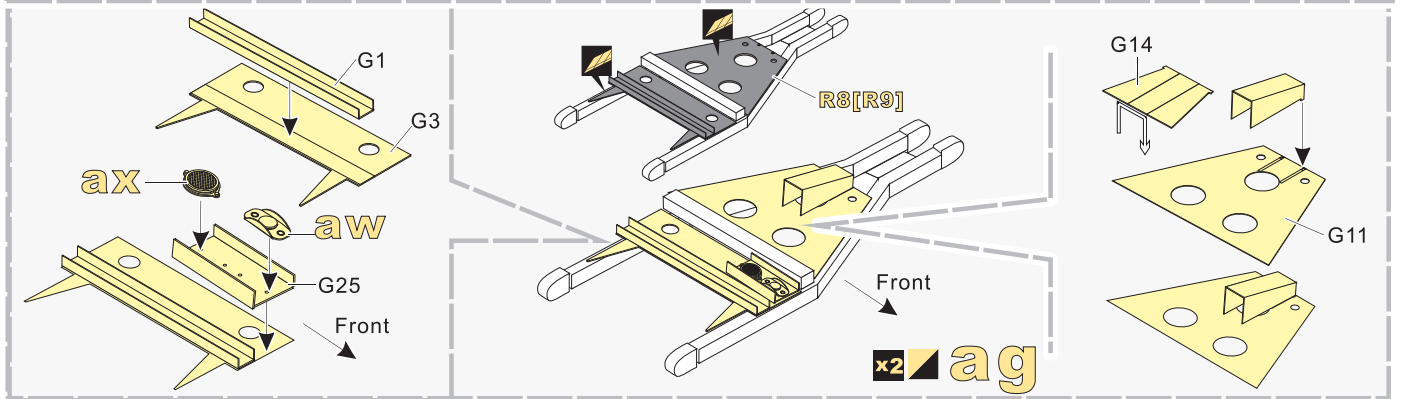

1/35 MILITARY MINIATURE VEHICLE UPGRADE SERIES PE35815