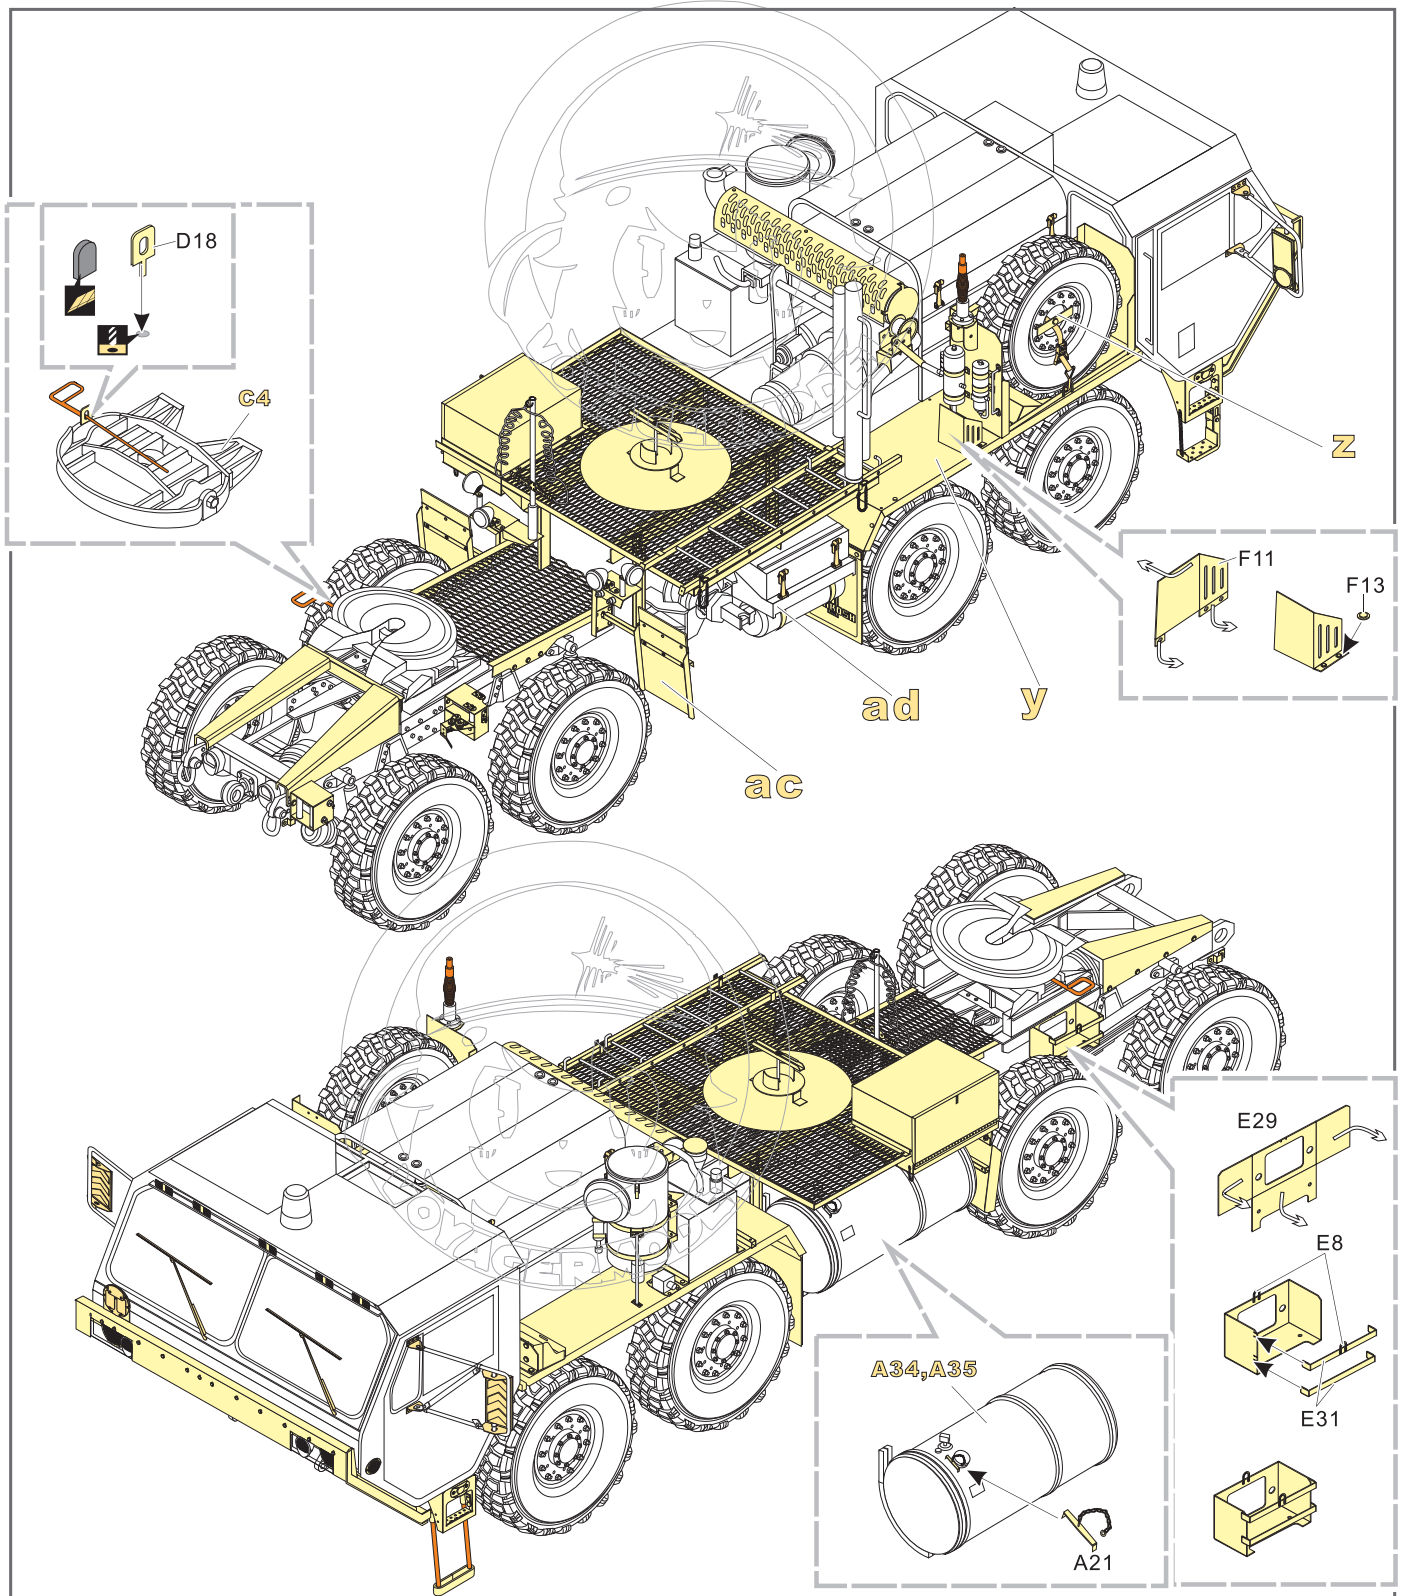

1/35 MILITARY MINIATURE VEHICLE UPGRADE SERIES PE35815