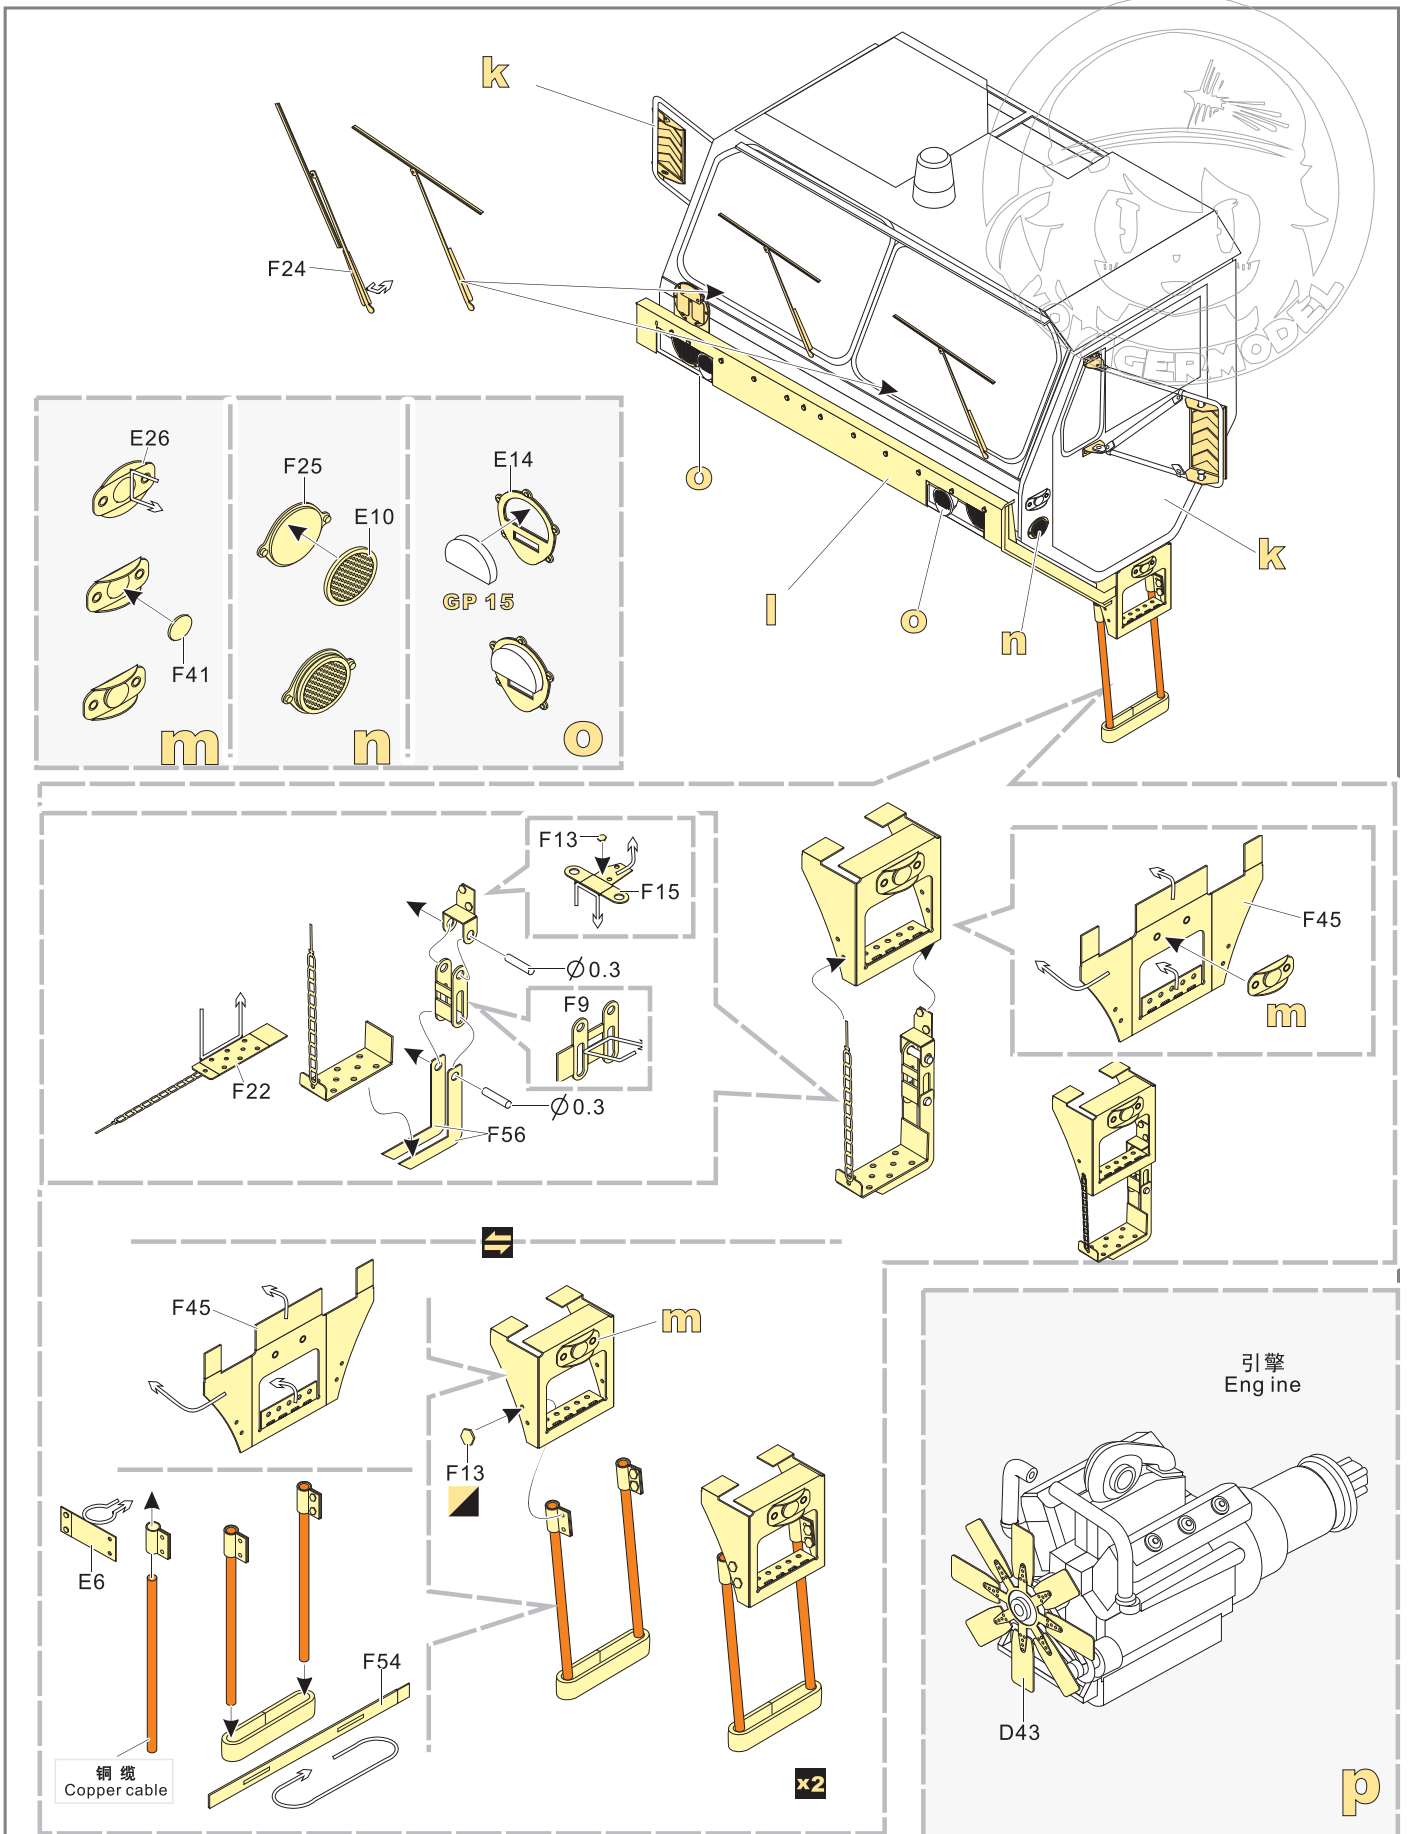

1/35 MILITARY MINIATURE VEHICLE UPGRADE SERIES PE35815