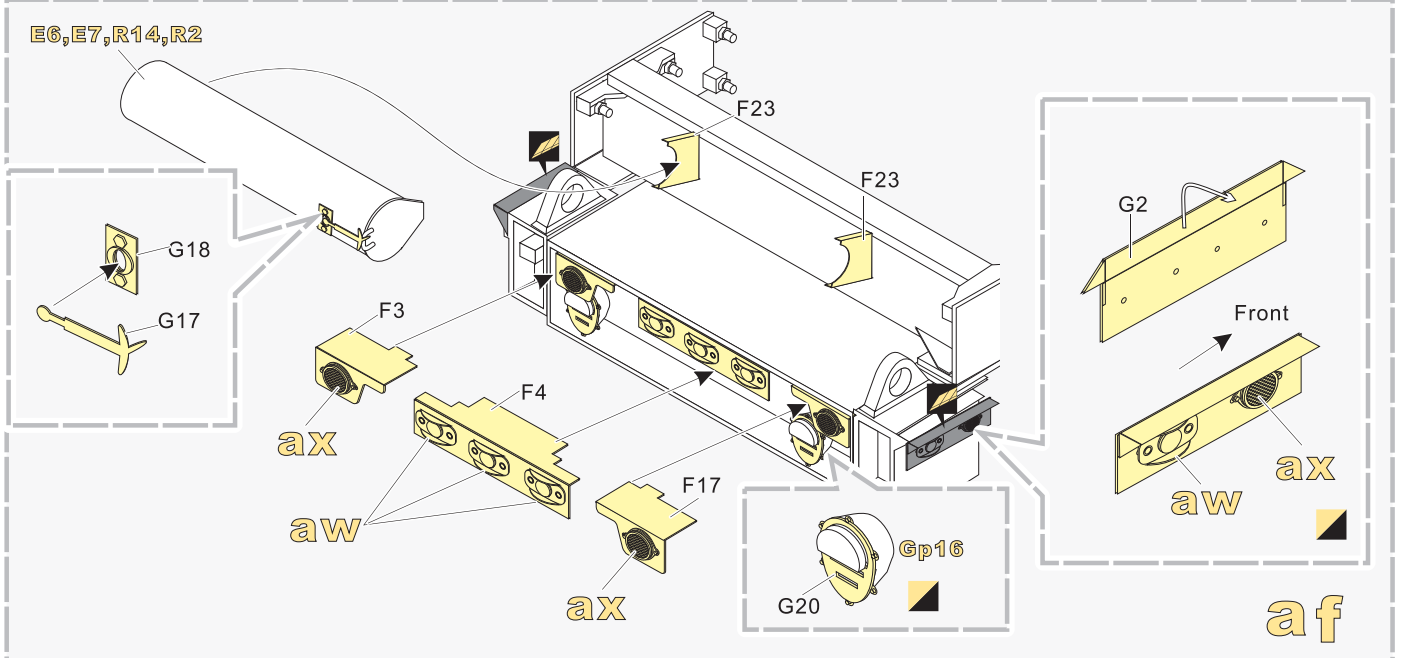

1/35 MILITARY MINIATURE VEHICLE UPGRADE SERIES PE35815