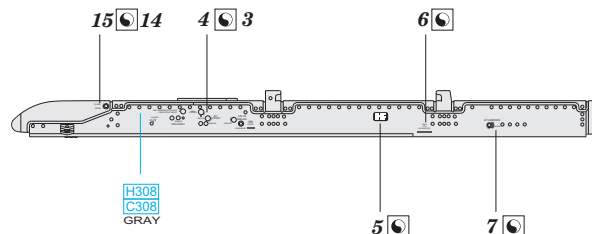

R5 - Lavett RB99 for JAS-39

R5 - Lavett RB99 for JAS-39