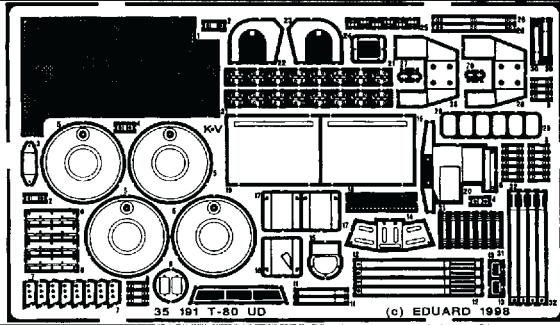

T-80 UD

1/35 scale detail set for SKIF kit

35 191

- OPPOSITE SIDE
- REMOVE
- REPLACE
- GRIND