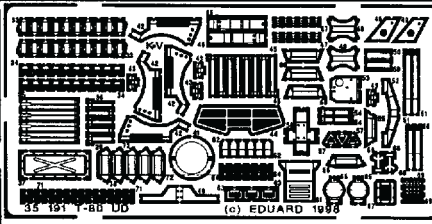

T-80 UD

1/35 scale detail set for SKIF kit

35 191

- OPPOSITE SIDE
- REMOVE
- REPLACE
- GRIND