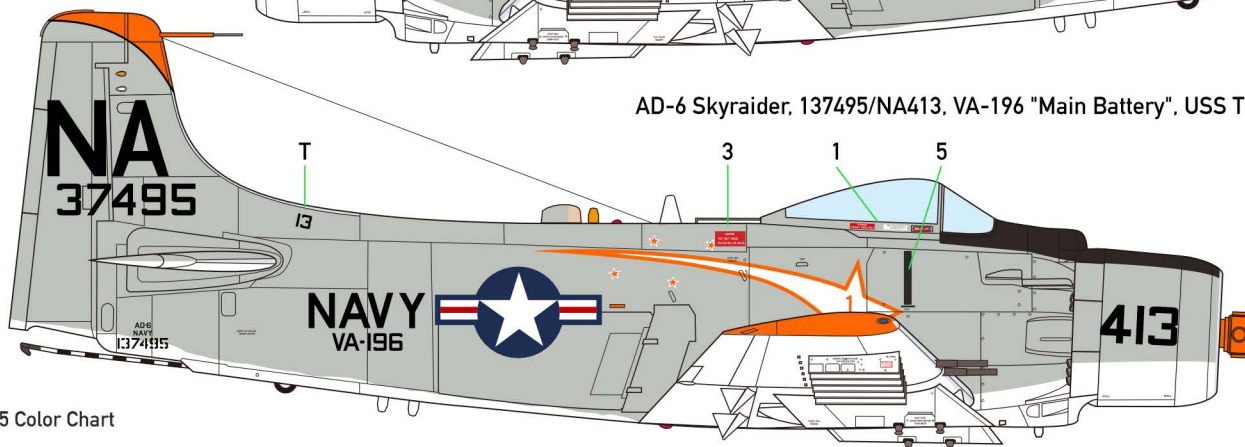

Douglas AD Skyraider

No.68 © 2024
SCALE 1:72

AD-4N Skyraider, 125723/RM3, VMC-1, K-16 Airfield, Seoul, Republic of Korea, January 1952.

AD-7 Skyraider, 142020/N508, VA-95 "Skyknights", USS Oriskany, August 1956.

Use photos and /or your kit's manual for reference.

AD-6 Skyraider, 137495/NA413, VA-196 "Main Battery", USS Ticonderoga, July 1958.

For experienced modellers

FS 595 Color Chart

17875

16440

15044

27038

SCALE 1:72

Douglas AD Skyraider

No.68 © 2024
SCALE 1:72

FS 595 Color Chart

17875

16440

15044

27038