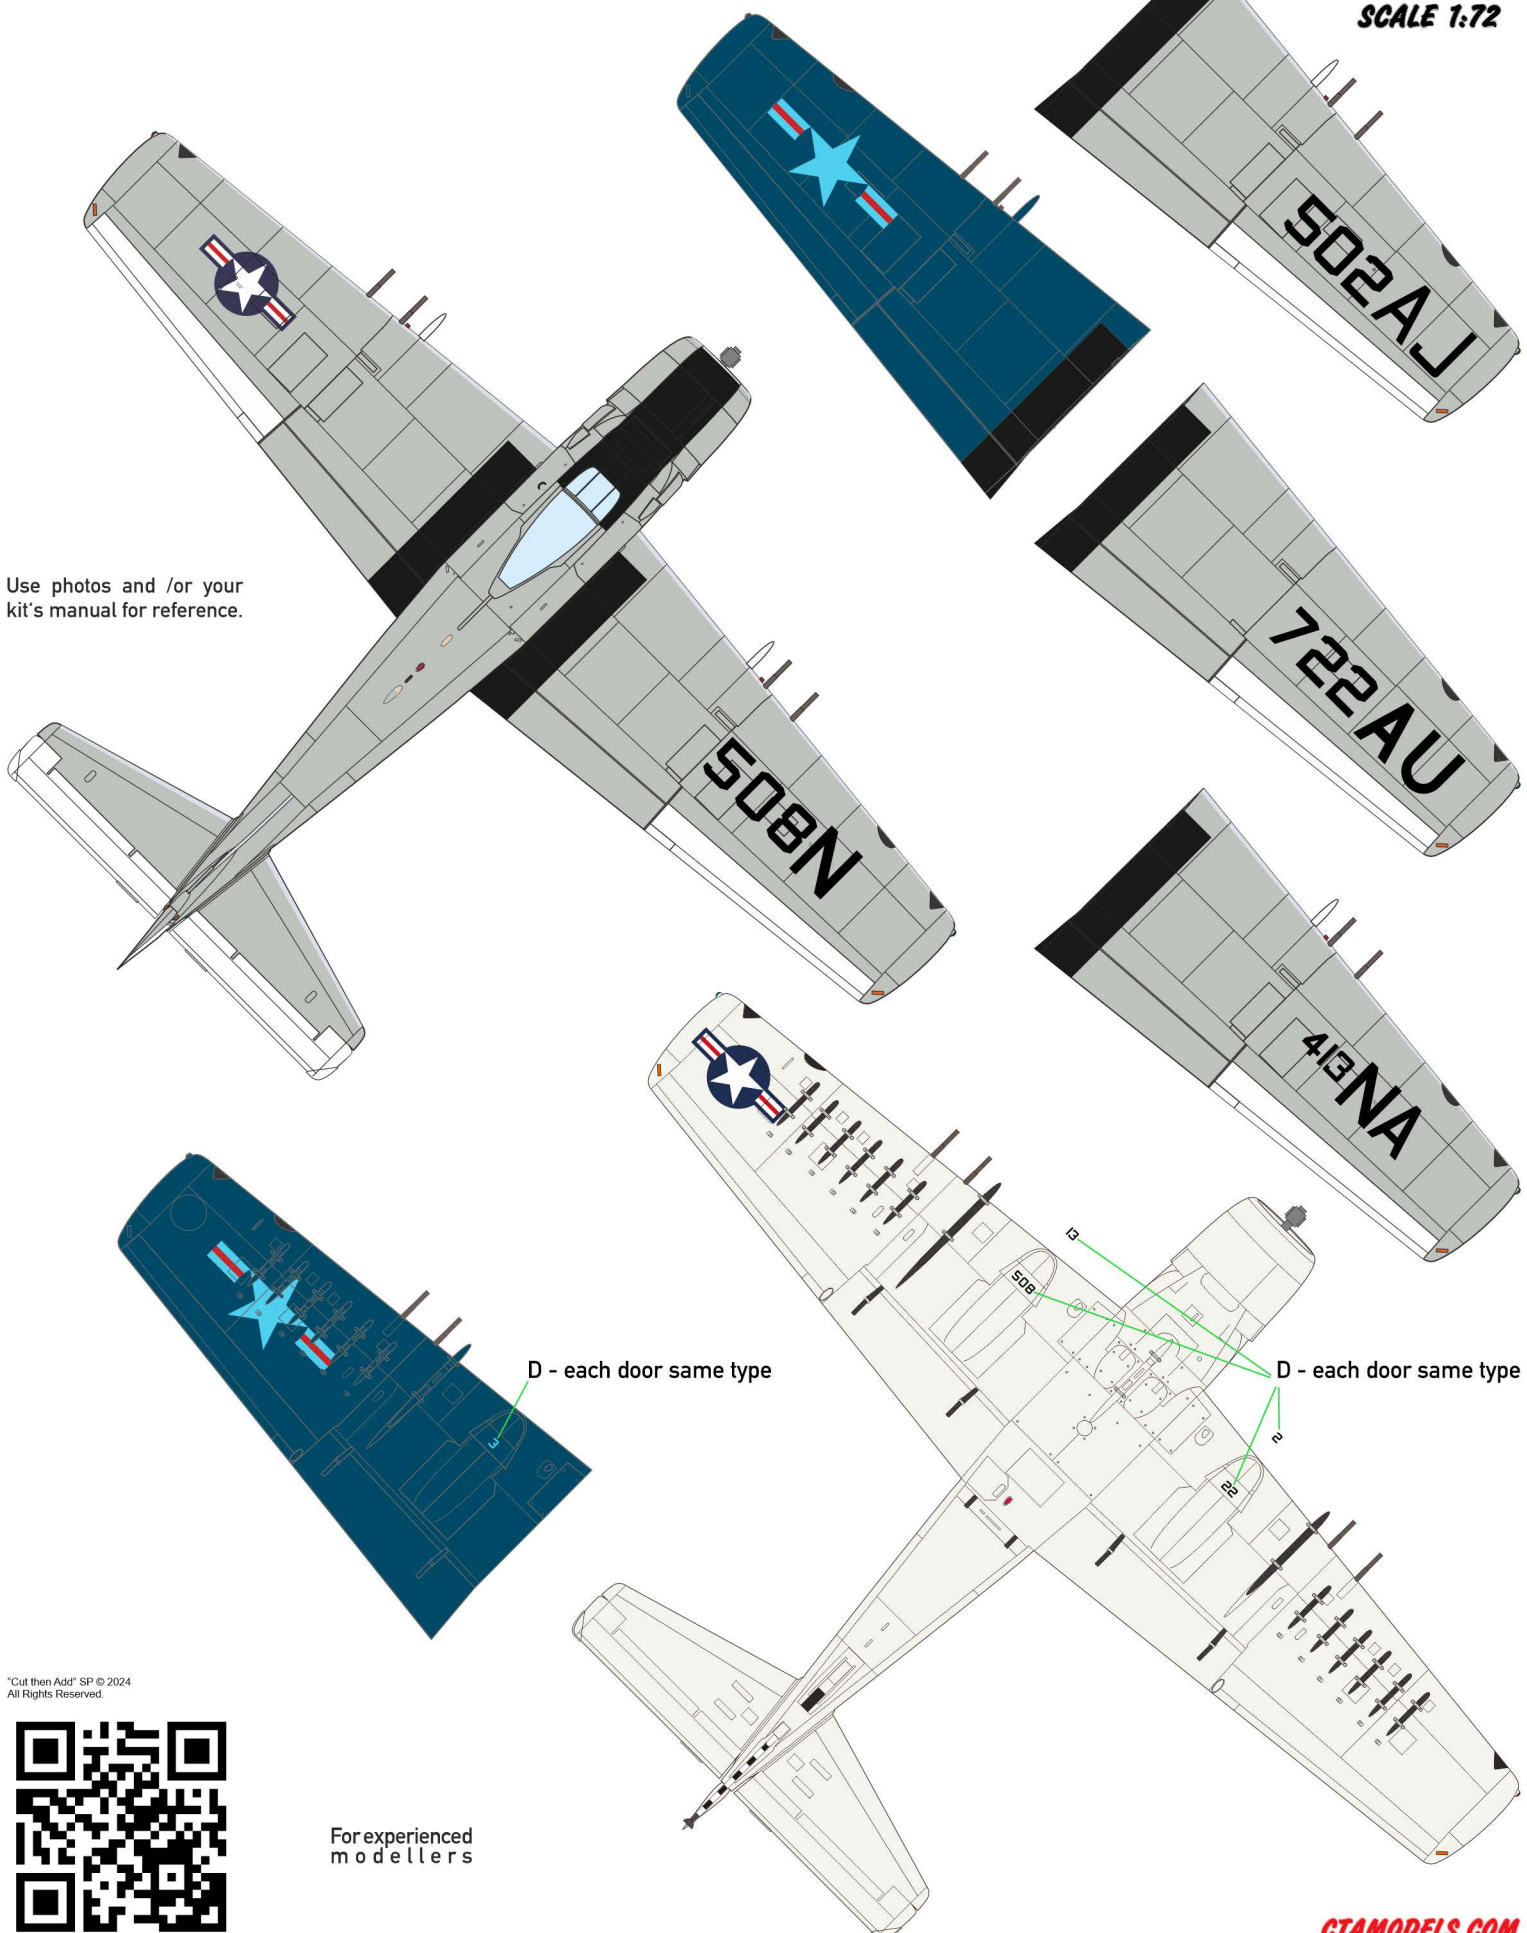

Douglas AD Skyraider

No.68 © 2024
SCALE 1:72

AD-4N Skyraider, 125723/RM3, VMC-1, K-16 Airfield, Seoul, Republic of Korea, January 1952.

AD-7 Skyraider, 142020/N508, VA-95 "Skyknights", USS Oriskany, August 1956.

Use photos and /or your kit's manual for reference.

AD-6 Skyraider, 137495/NA413, VA-196 "Main Battery", USS Ticonderoga, July 1958.

For experienced modellers

FS 595 Color Chart

17875

16440

15044

27038

AD-5W Skyraider, 135199/AU722, VAW-12 DET.52 "Bats", USS Valley Forge, July 1960.

AD-6 Skyraider, 137569/AJ502, VA-85 "Black Falcons", USS Forrestal, February 1960.

"Cut then Add" SP © 2024
All Rights Reserved.

SCALE 1:72

Douglas AD Skyraider

No.68 © 2024
SCALE 1:72

FS 595 Color Chart

17875

16440

15044

27038