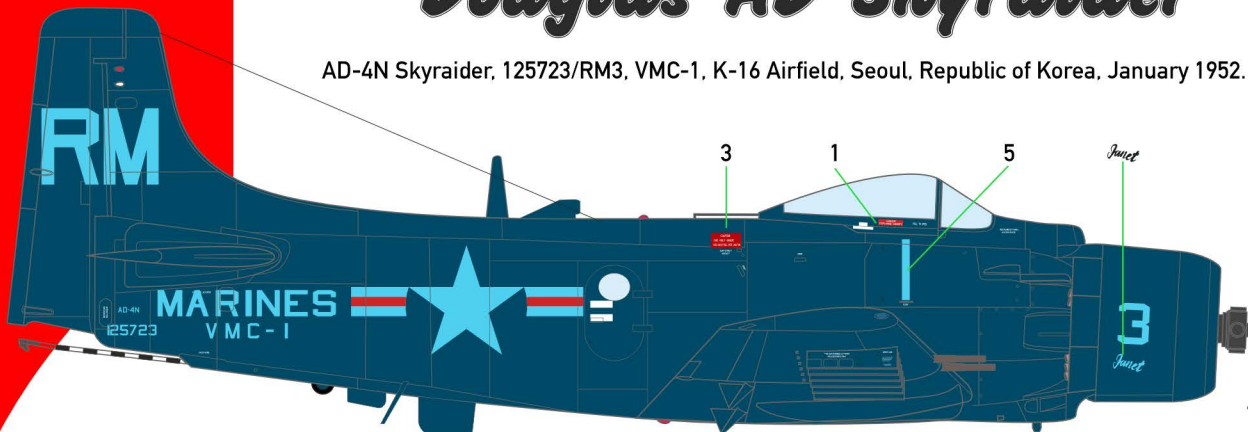

Douglas AD Skyraider

No.68 © 2024
SCALE 1:72

AD-4N Skyraider, 125723/RM3, VMC-1, K-16 Airfield, Seoul, Republic of Korea, January 1952.

AD-7 Skyraider, 142020/N508, VA-95 "Skyknights", USS Oriskany, August 1956.

Use photos and /or your kit's manual for reference.

AD-6 Skyraider, 137495/NA413, VA-196 "Main Battery", USS Ticonderoga, July 1958.

For experienced modellers

FS 595 Color Chart

17875

16440

15044

27038