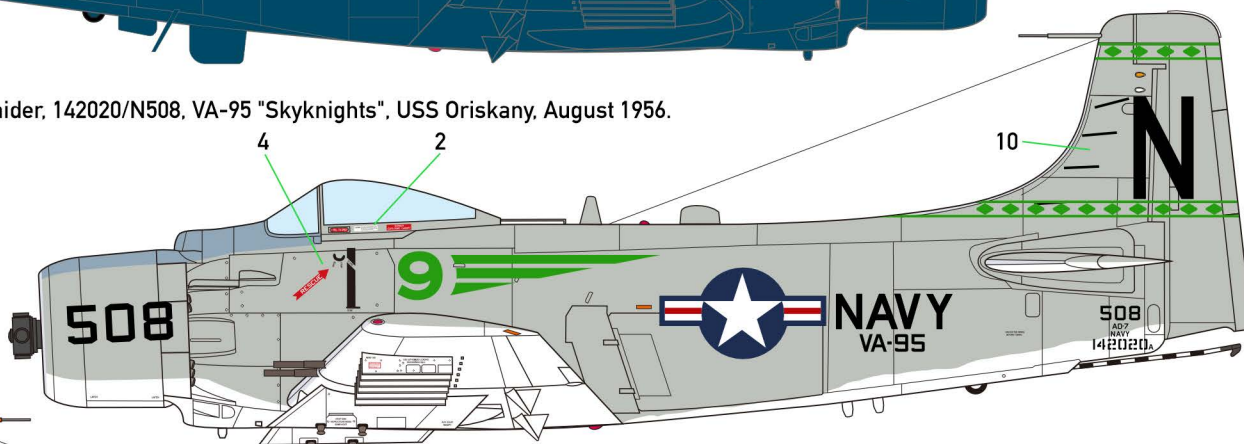

Douglas AD Skyraider

No.68 © 2024
SCALE 1:72

AD-4N Skyraider, 125723/RM3, VMC-1, K-16 Airfield, Seoul, Republic of Korea, January 1952.

AD-7 Skyraider, 142020/N508, VA-95 "Skyknights", USS Oriskany, August 1956.

Use photos and /or your kit's manual for reference.

AD-6 Skyraider, 137495/NA413, VA-196 "Main Battery", USS Ticonderoga, July 1958.

For experienced modellers

FS 595 Color Chart

17875

16440

15044

27038

AD-5W Skyraider, 135199/AU722, VAW-12 DET.52 "Bats", USS Valley Forge, July 1960.

AD-6 Skyraider, 137569/AJ502, VA-85 "Black Falcons", USS Forrestal, February 1960.

"Cut then Add" SP © 2024
All Rights Reserved.

SCALE 1:72

Douglas AD Skyraider

No.68 © 2024
SCALE 1:72

FS 595 Color Chart

17875

16440

15044

27038