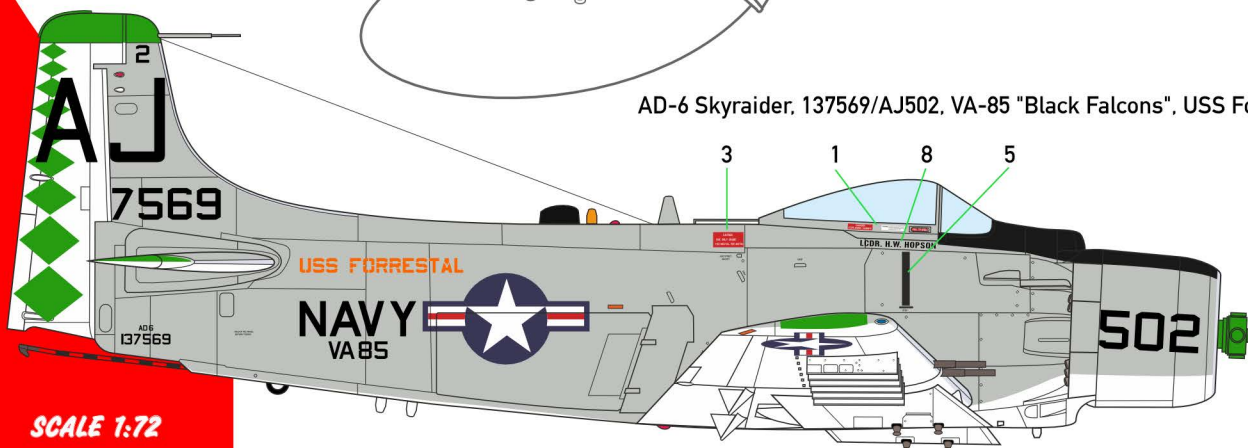

Douglas AD Skyraider

No.68 © 2024
SCALE 1:72

AD-4N Skyraider, 125723/RM3, VMC-1, K-16 Airfield, Seoul, Republic of Korea, January 1952.

AD-7 Skyraider, 142020/N508, VA-95 "Skyknights", USS Oriskany, August 1956.

Use photos and /or your kit's manual for reference.

AD-6 Skyraider, 137495/NA413, VA-196 "Main Battery", USS Ticonderoga, July 1958.

For experienced modellers

FS 595 Color Chart

17875

16440

15044

27038

AD-5W Skyraider, 135199/AU722, VAW-12 DET.52 "Bats", USS Valley Forge, July 1960.

AD-6 Skyraider, 137569/AJ502, VA-85 "Black Falcons", USS Forrestal, February 1960.

"Cut then Add" SP © 2024
All Rights Reserved.

SCALE 1:72

Douglas AD Skyraider

No.68 © 2024
SCALE 1:72

FS 595 Color Chart

17875

16440

15044

27038