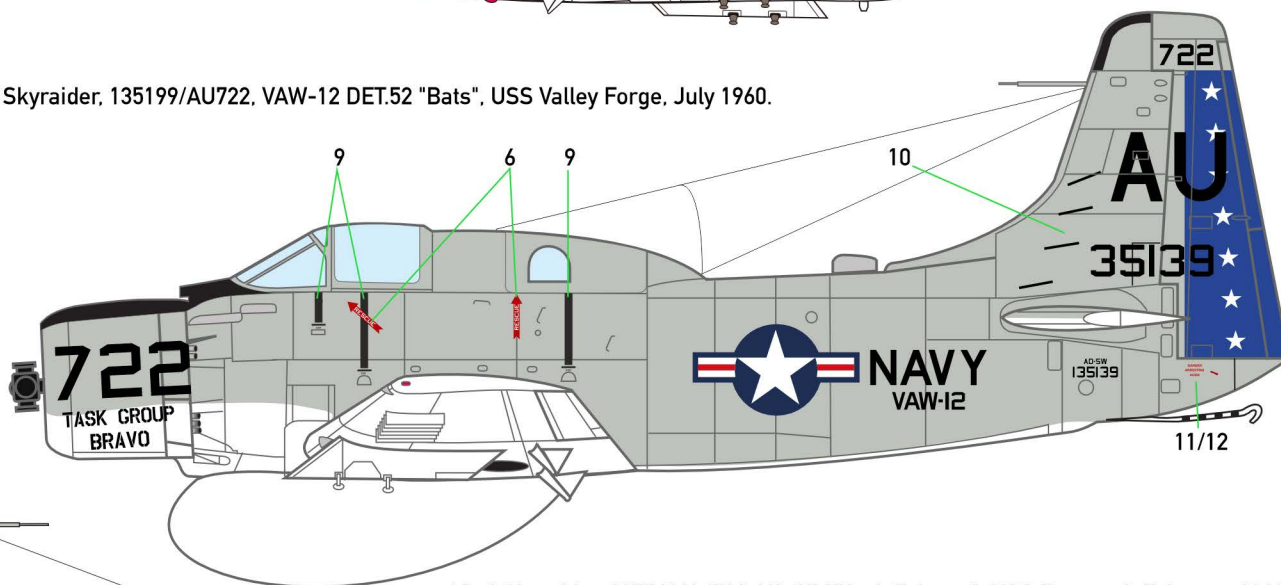

Douglas AD Skyraider

No.68 © 2024
SCALE 1:72

AD-4N Skyraider, 125723/RM3, VMC-1, K-16 Airfield, Seoul, Republic of Korea, January 1952.

AD-7 Skyraider, 142020/N508, VA-95 "Skyknights", USS Oriskany, August 1956.

Use photos and /or your kit's manual for reference.

AD-6 Skyraider, 137495/NA413, VA-196 "Main Battery", USS Ticonderoga, July 1958.

For experienced modellers

FS 595 Color Chart

17875

16440

15044

27038

AD-5W Skyraider, 135199/AU722, VAW-12 DET.52 "Bats", USS Valley Forge, July 1960.

AD-6 Skyraider, 137569/AJ502, VA-85 "Black Falcons", USS Forrestal, February 1960.

"Cut then Add" SP © 2024
All Rights Reserved.

SCALE 1:72

Douglas AD Skyraider

No.68 © 2024
SCALE 1:72

FS 595 Color Chart

17875

16440

15044

27038