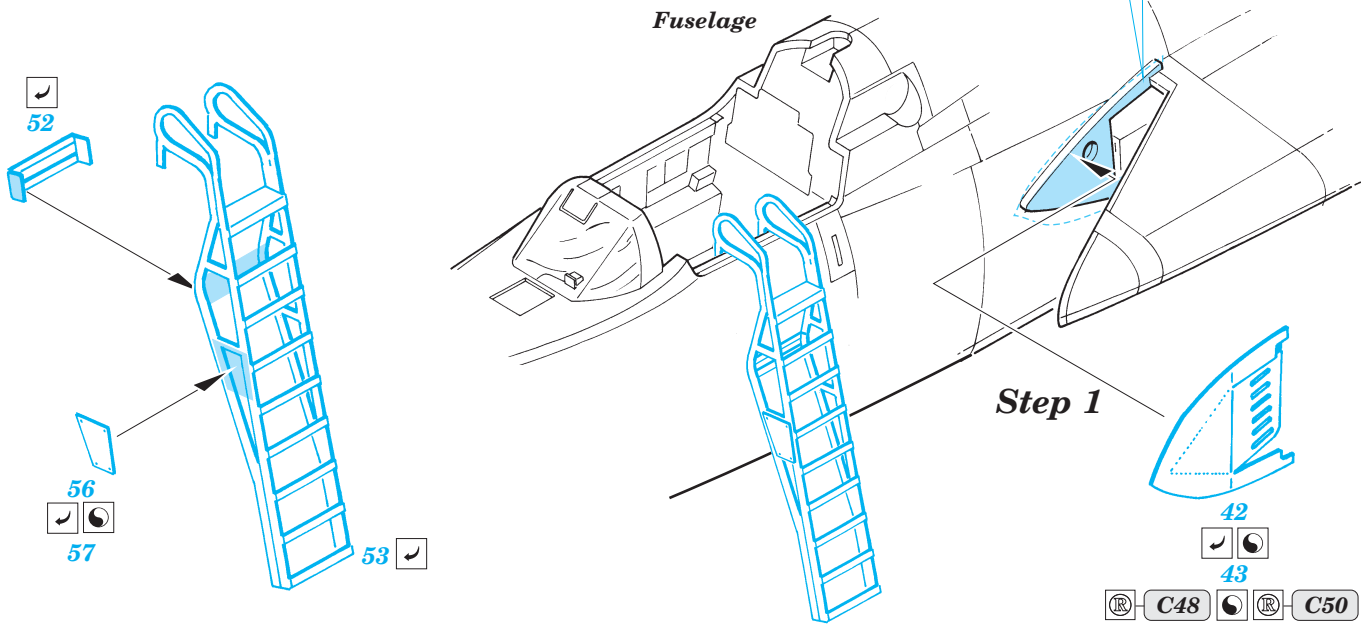

ORIGINAL KIT PARTS
PŮVODNÍ DÍLY STAVEBNICE

PHOTO-ETCHED PARTS
LEPTANÉ DÍLY

PARTS TO BE REMOVED
DÍLY K ODSTRANĚNÍ

FILL
TMELIT

2 sets

4 sets

REFERENCES:
 Squadron/Signal Publ.: Walk Around # 5523 - F-105 Thunderchief
 Detail & Scale # 8 - F-105 Thunderchief

For further detail sets look for **eduard** 73 300 F-105D Thunderchief interior (not included in this set)