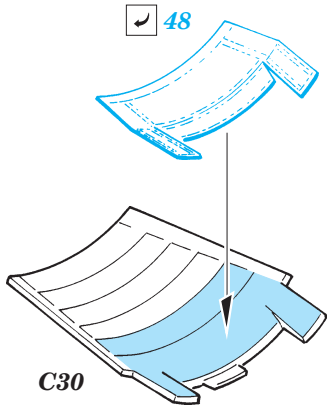

ORIGINAL KIT PARTS
PŮVODNÍ DÍLY STAVEBNICE

PHOTO-ETCHED PARTS
LEPTANÉ DÍLY

PARTS TO BE REMOVED
DÍLY K ODSTRANĚNÍ

FILL
TMELIT

2 sets

4 sets

REFERENCES:
 Squadron/Signal Publ.: Walk Around # 5523 - F-105 Thunderchief
 Detail & Scale # 8 - F-105 Thunderchief

For further detail sets look for **eduard** 73 300 F-105D Thunderchief interior (not included in this set)