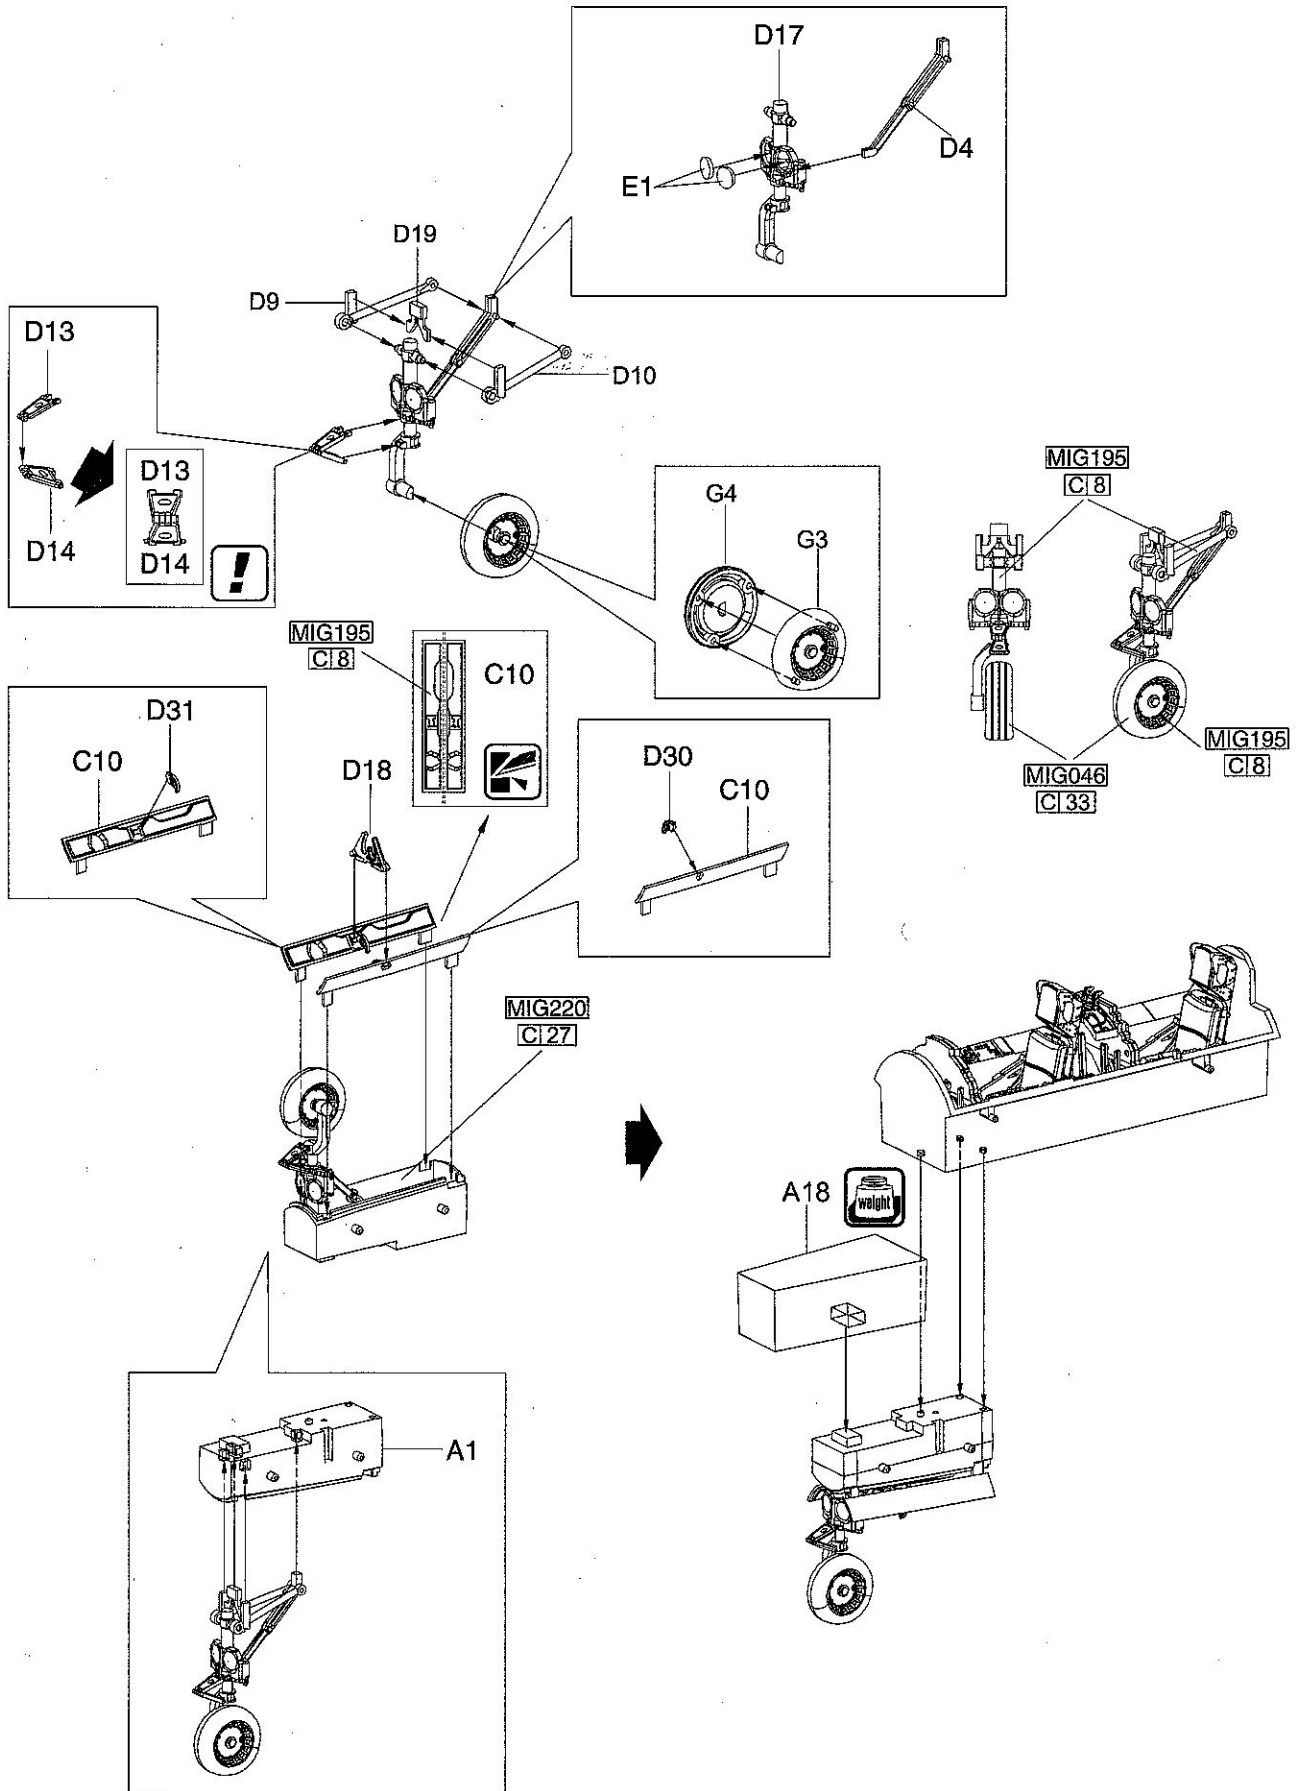

1

x2

2

仪表板上的仪表为亚光黑色
MIG046 / CI33
The gauges on the instrument panel paints into flat black

操纵杆飞行员手掌握持部分为亚光黑色
MIG046 / CI33
The tip of the control-stick paints into flat black

3

5

起落架舱盖板内侧为银色 **MIG195 / C18**
MLG Bay Door Inner Face Paints into Silver