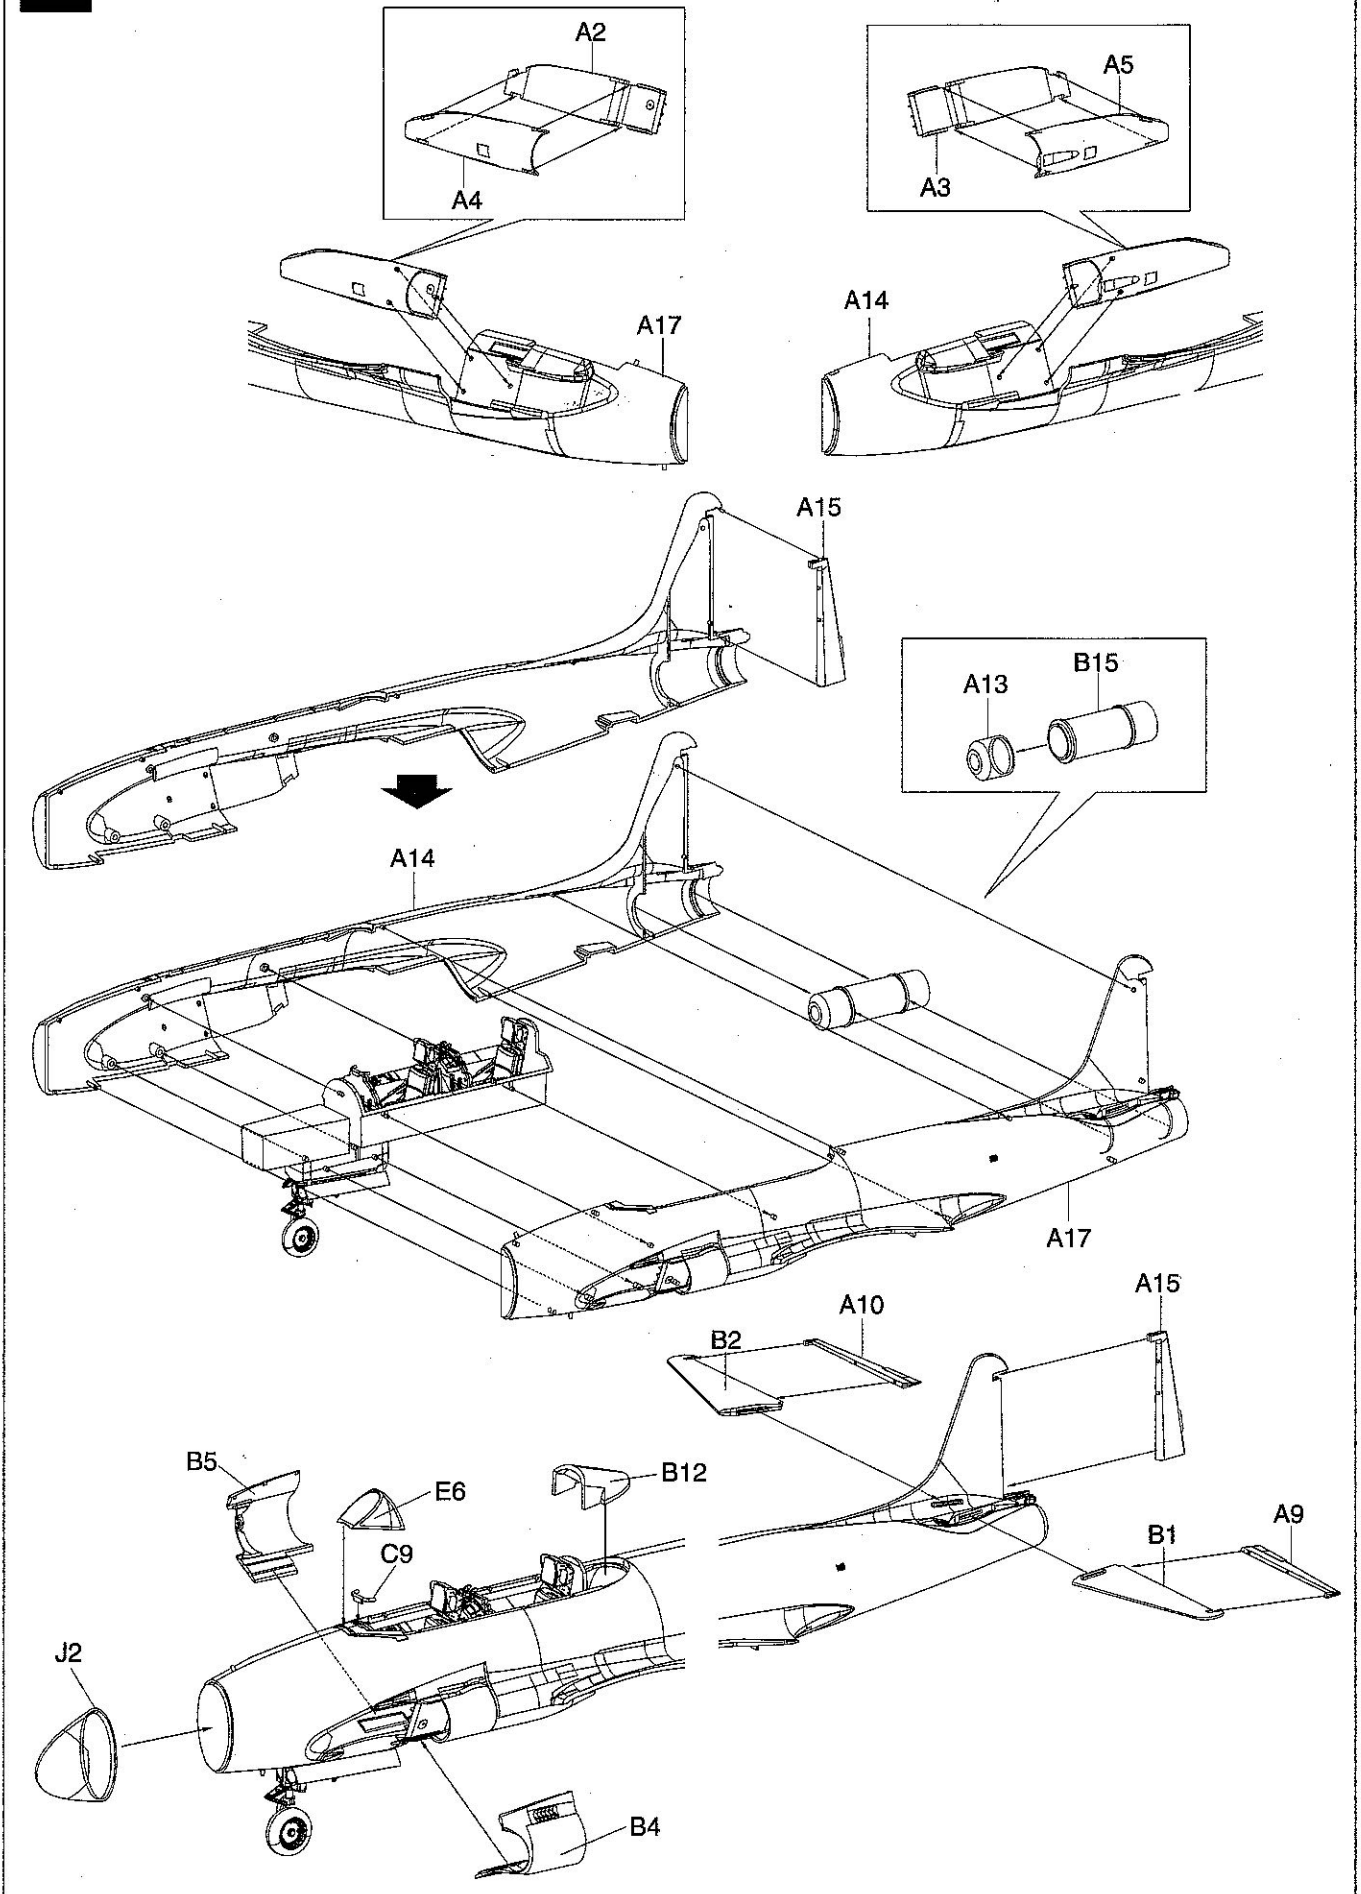

1

x2

2

仪表板上的仪表为亚光黑色
MIG046 / CI33
The gauges on the instrument panel paints into flat black

操纵杆飞行员手掌握持部分为亚光黑色
MIG046 / CI33
The tip of the control-stick paints into flat black

3

5

起落架舱盖板内侧为银色 **MIG195 / C18**
MLG Bay Door Inner Face Paints into Silver