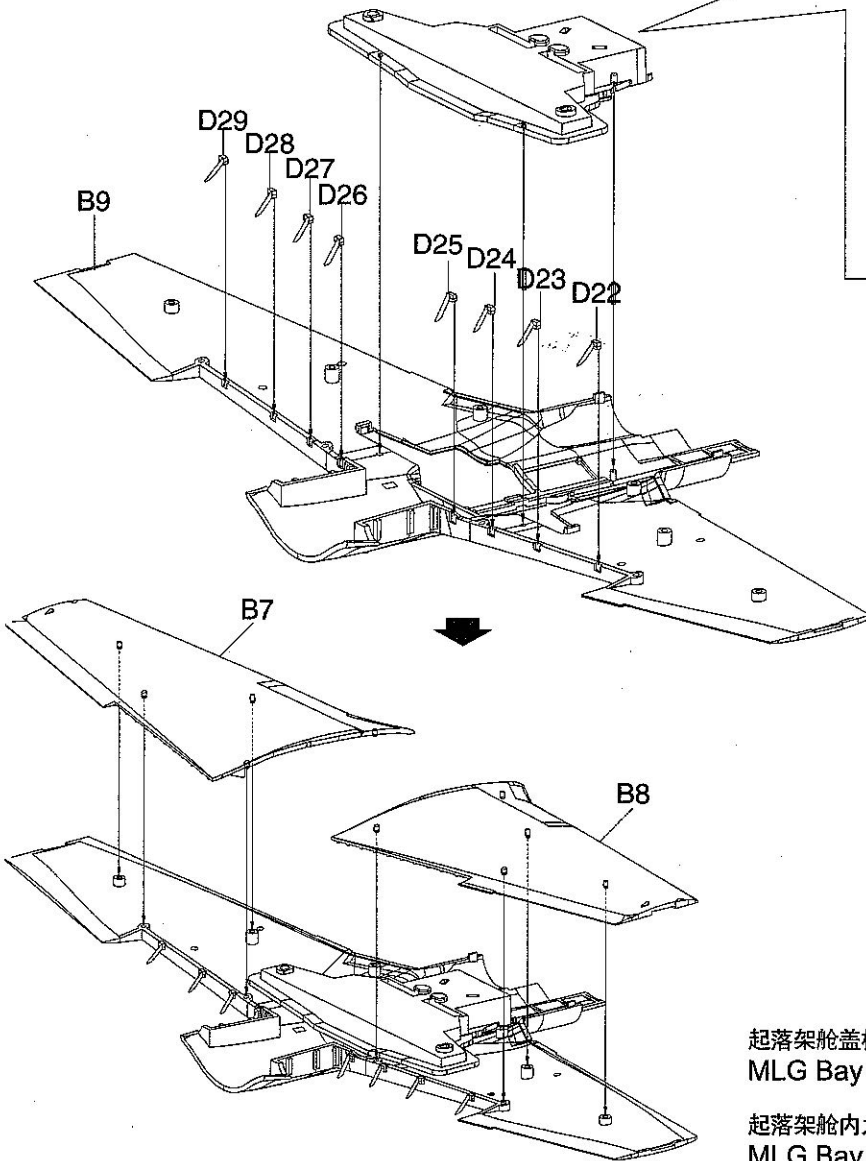

1

x2

2

仪表板上的仪表为亚光黑色
MIG046 / CI33
The gauges on the instrument panel paints into flat black

操纵杆飞行员手掌握持部分为亚光黑色
MIG046 / CI33
The tip of the control-stick paints into flat black

3

5

起落架舱盖板内侧为银色 **MIG195 / C18**
MLG Bay Door Inner Face Paints into Silver