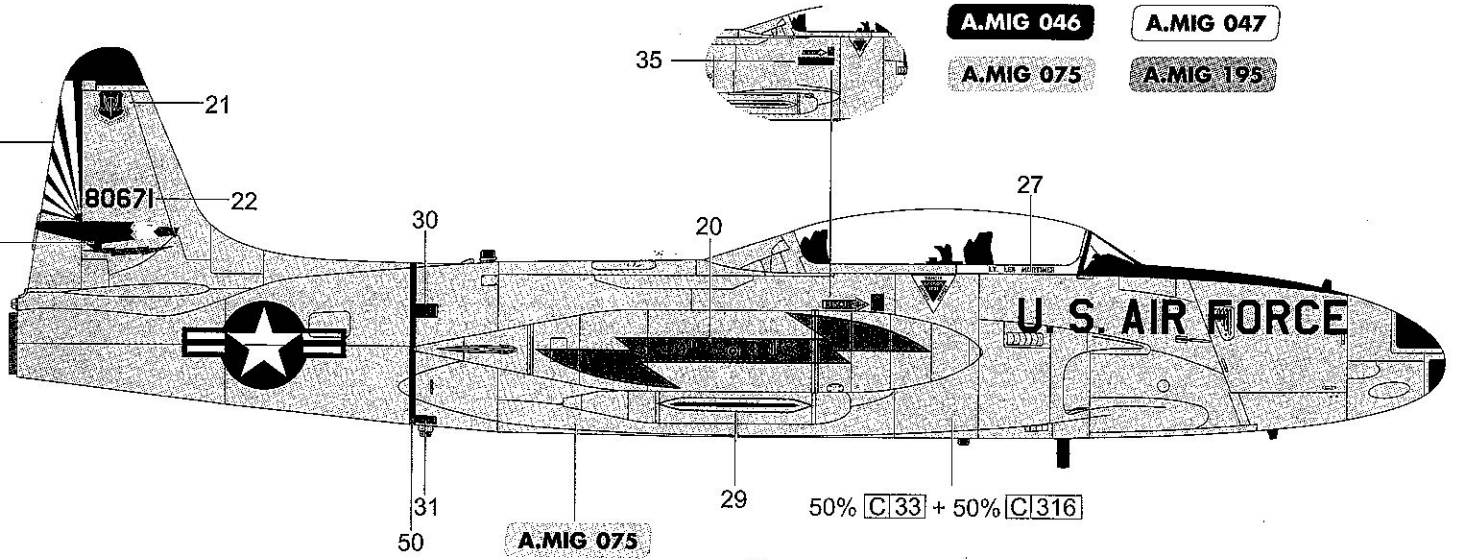

Color info and profiles by

Painting and Marking Guide

A.MIG 046

A.MIG 047

A.MIG 075

A.MIG 195