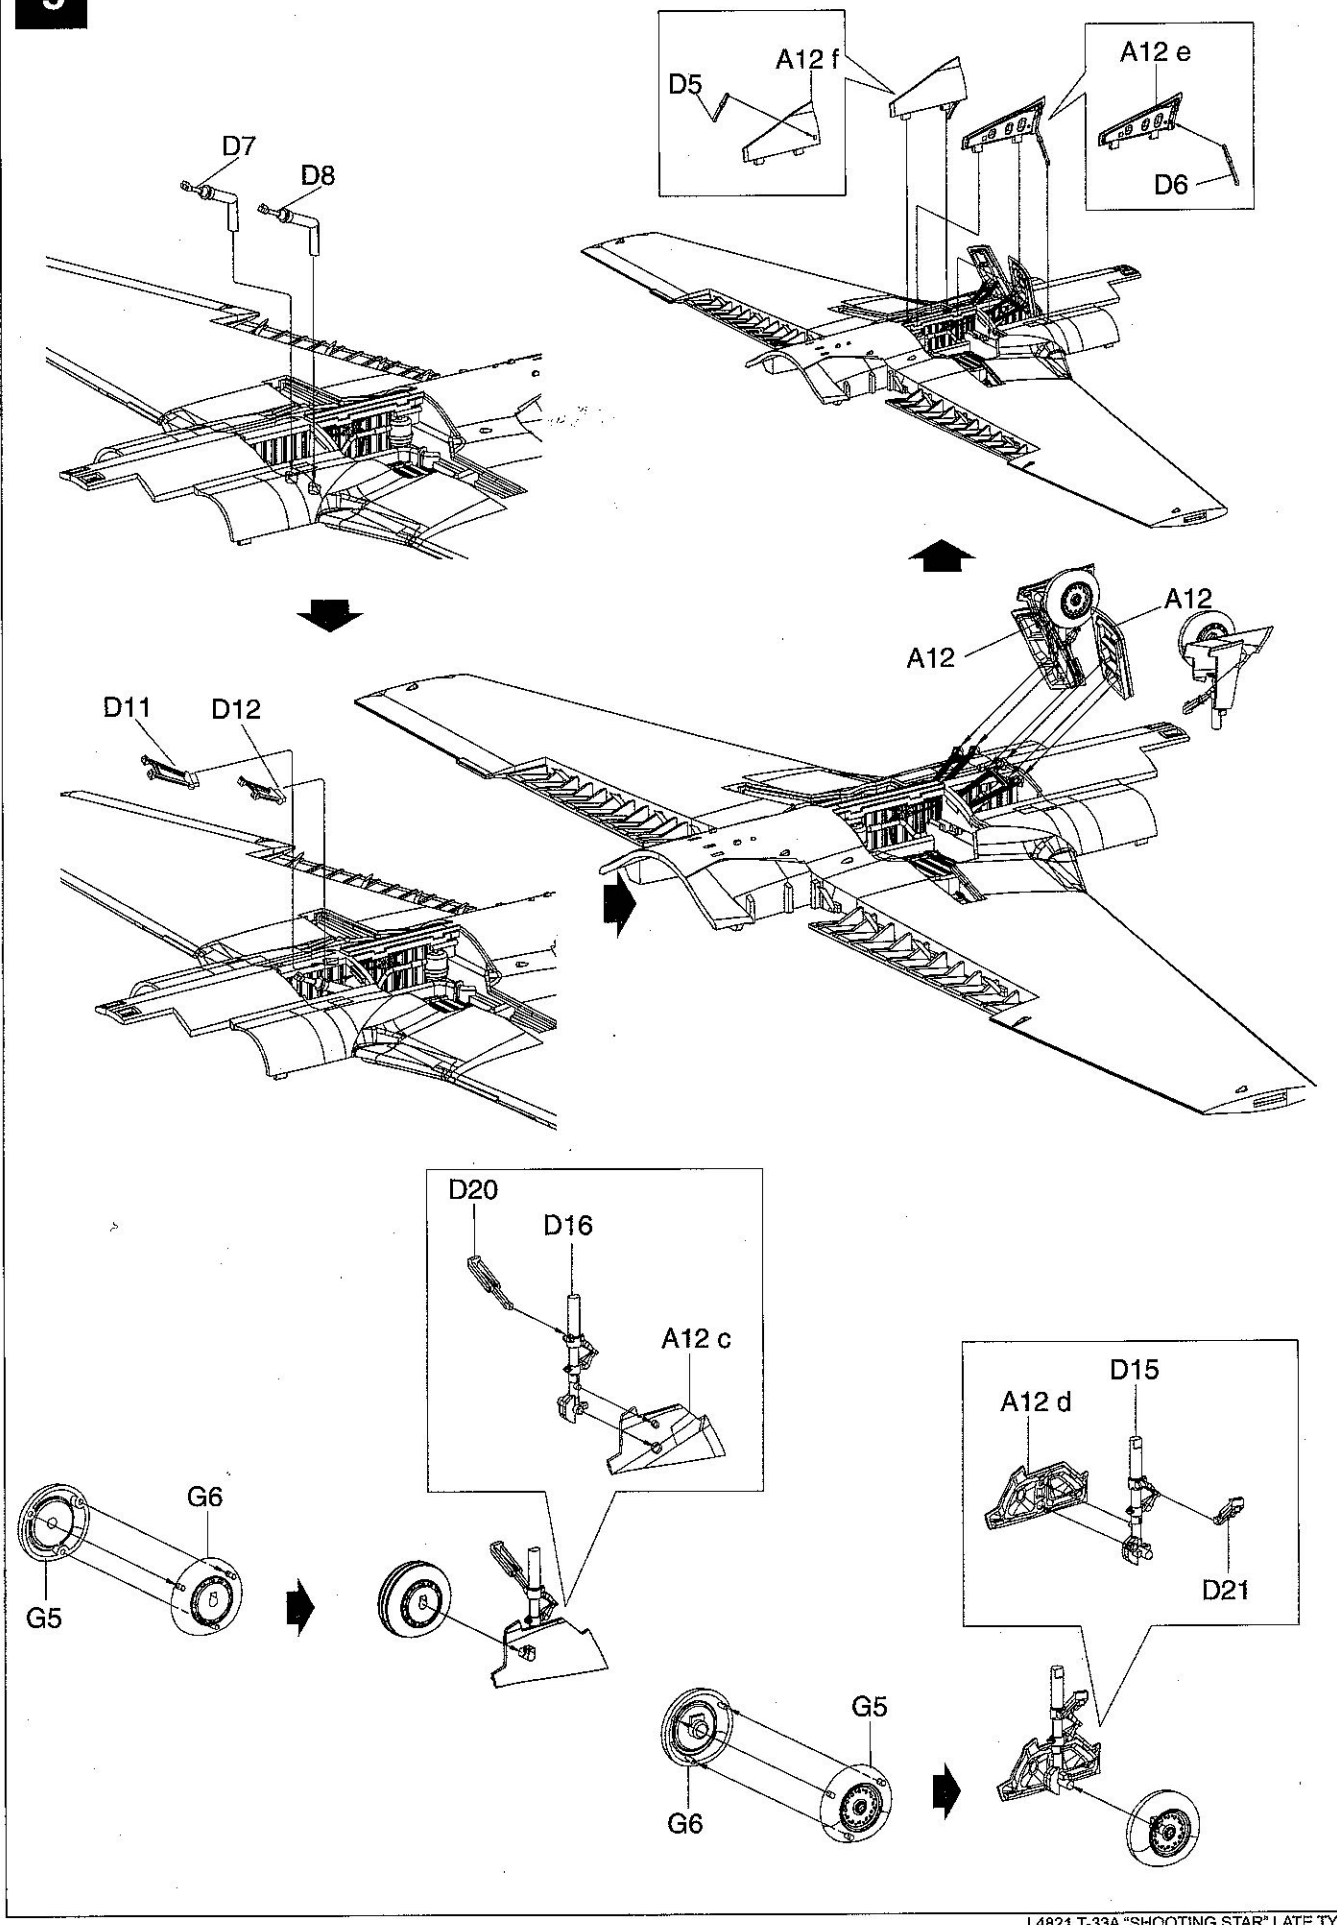

5

L4821 T-33A "SHOOTING STAR" LATE TYPE