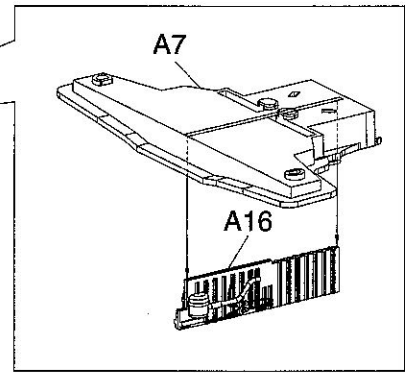

1

x2

2

仪表板上的仪表为亚光黑色
MIG046 / CI33
The gauges on the instrument panel paints into flat black

操纵杆飞行员手掌握持部分为亚光黑色
MIG046 / CI33
The tip of the control-stick paints into flat black

3

5

起落架舱盖板内侧为银色 **MIG195 / C18**
MLG Bay Door Inner Face Paints into Silver