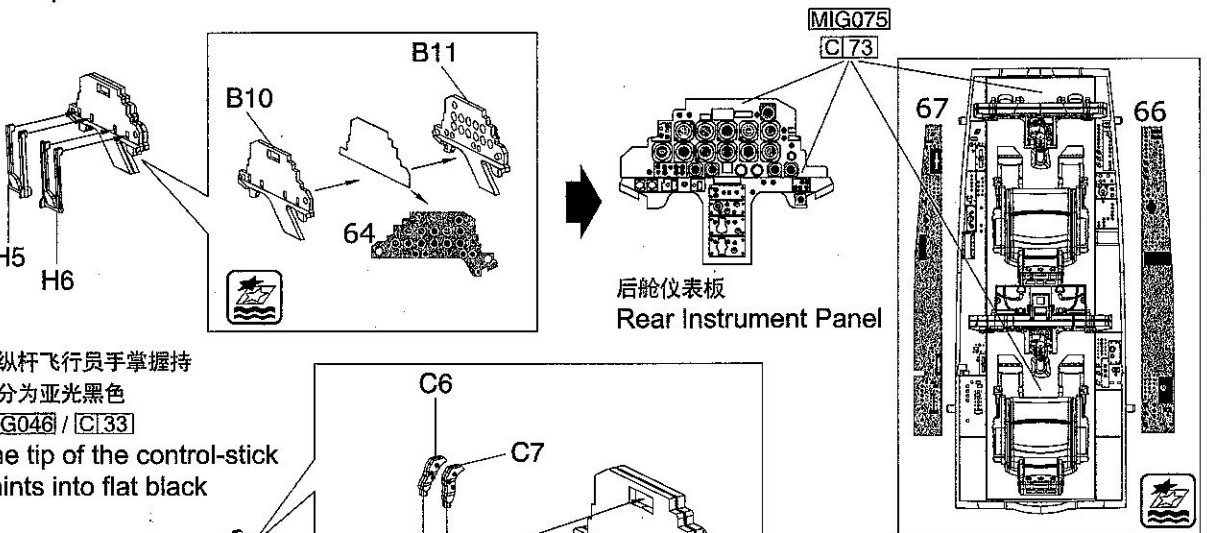

1

x2

2

仪表板上的仪表为亚光黑色
MIG046 / CI33
The gauges on the instrument panel paints into flat black

操纵杆飞行员手掌握持部分为亚光黑色
MIG046 / CI33
The tip of the control-stick paints into flat black

3

5

起落架舱盖板内侧为银色 **MIG195 / C18**
MLG Bay Door Inner Face Paints into Silver