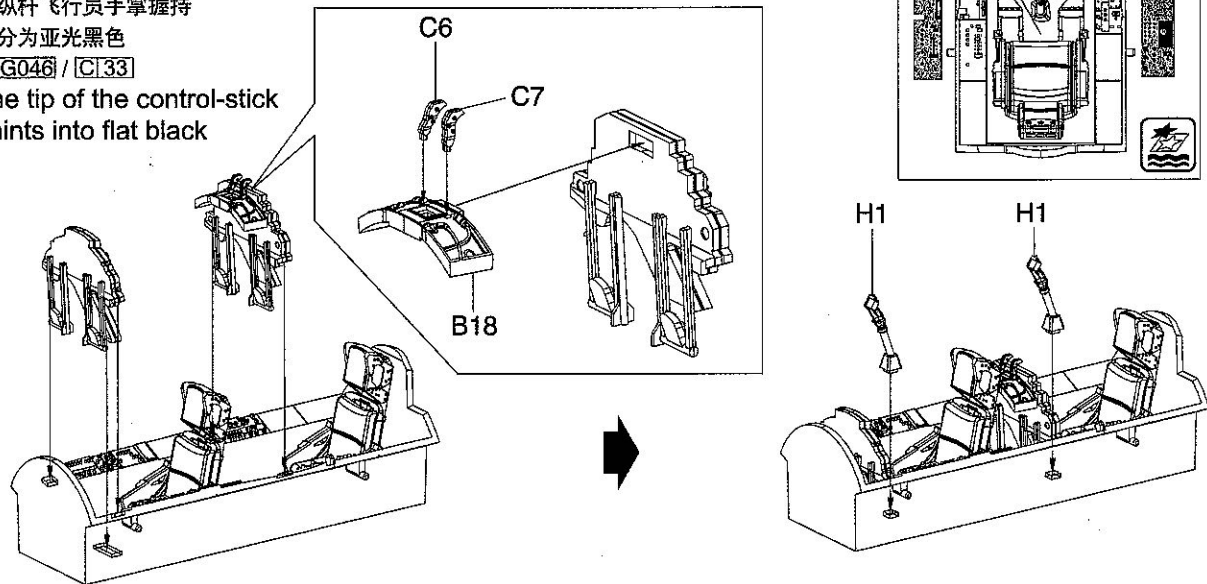

1

x2

2

仪表板上的仪表为亚光黑色
MIG046 / CI33
The gauges on the instrument panel paints into flat black

操纵杆飞行员手掌握持部分为亚光黑色
MIG046 / CI33
The tip of the control-stick paints into flat black

3

5

起落架舱盖板内侧为银色 **MIG195 / C18**
MLG Bay Door Inner Face Paints into Silver