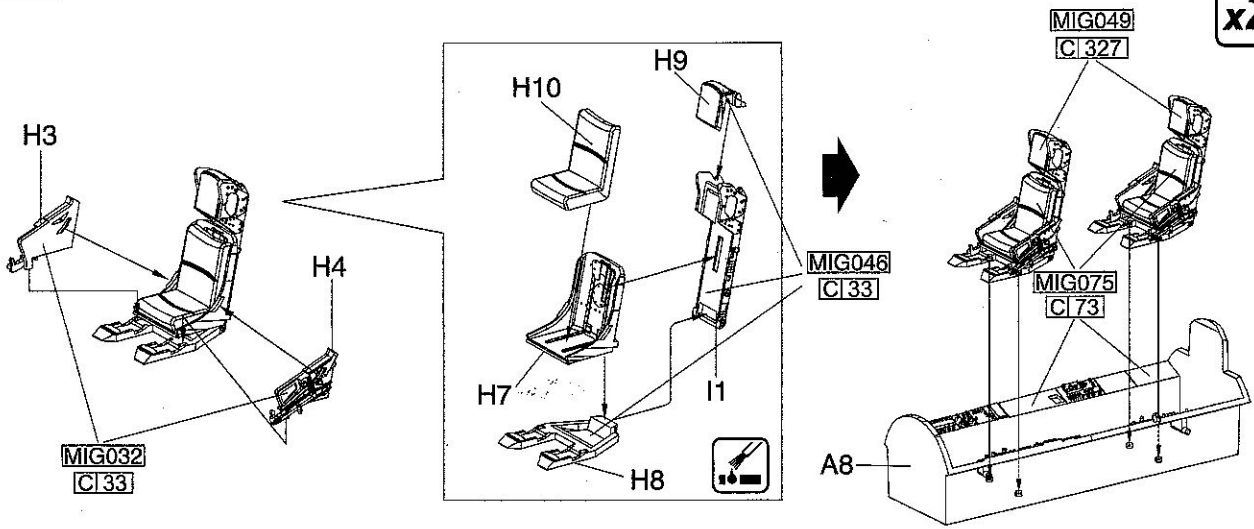

1

x2

2

仪表板上的仪表为亚光黑色
MIG046 / CI33
The gauges on the instrument panel paints into flat black

操纵杆飞行员手掌握持部分为亚光黑色
MIG046 / CI33
The tip of the control-stick paints into flat black

3

5

起落架舱盖板内侧为银色 **MIG195 / C18**
MLG Bay Door Inner Face Paints into Silver