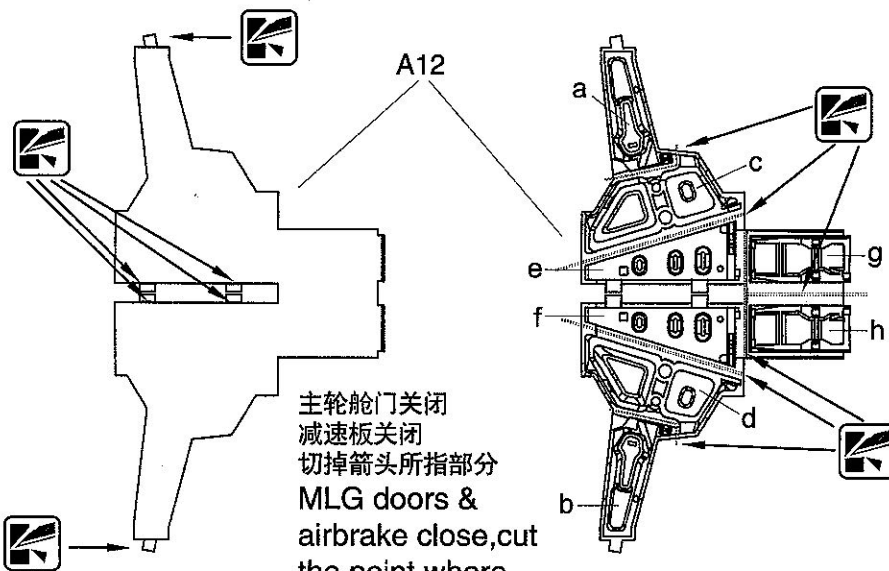

主轮舱门关闭
减速板关闭
切掉箭头所指部分
MLG doors & airbrake close, cut the point where arrow pointed.

主轮舱门打开
减速板打开沿虚线部分切开
MLG doors & airbrake open, cut from the dotted line.