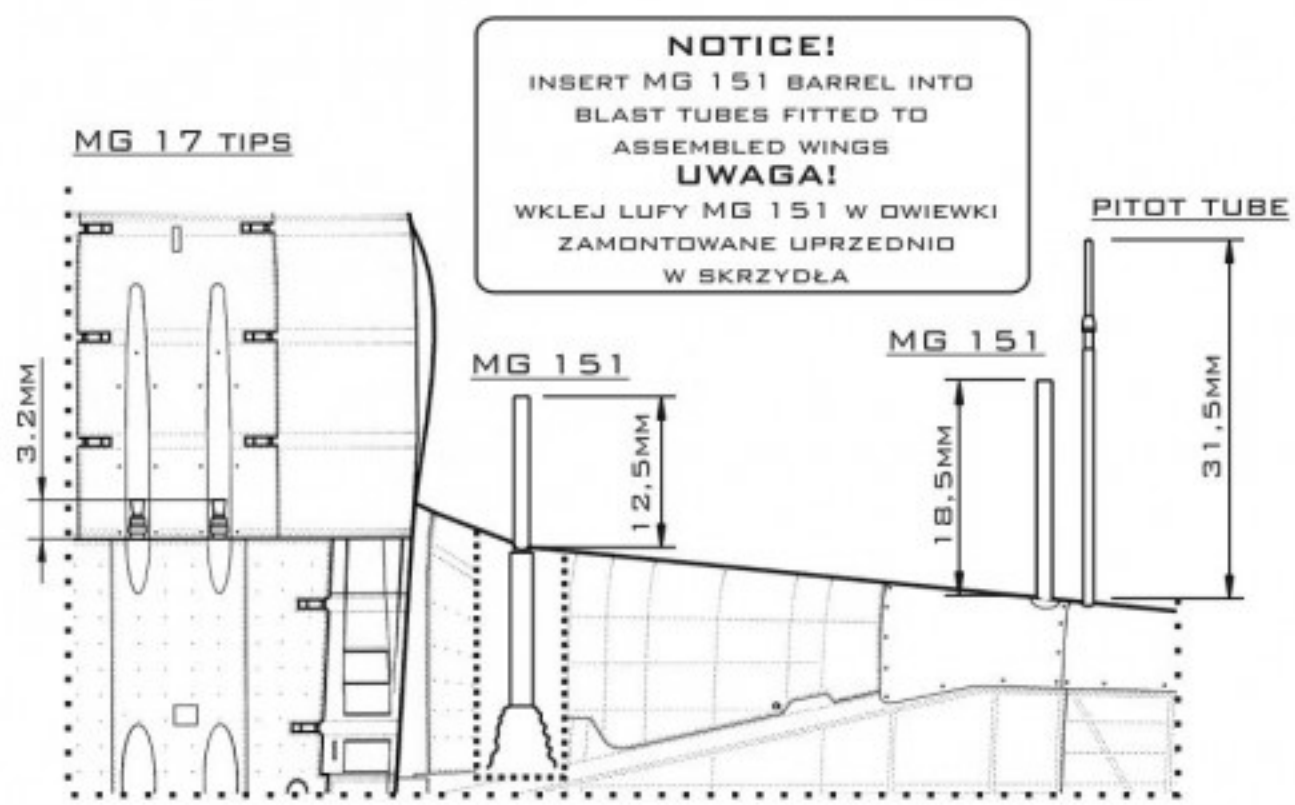

1:32
AIR MASTER SERIES
AM-32-064

FW 190 A6
 ARMAMENT SET & PITOT TUBE
 MG 17 TIPS, MG 151 BARRELS,
 BLAST TUBES FOR MG 151
 FW190 A6 - KOŃCÓWKI LUF I RURKA PITOTA

SET INCLUDES
 ZESTAW ZAWIERA

MOUNTING PLACE
 MIEJSCE ZAMOCOWANIA

INSERT METAL PARTS USING CYANOACRYLATE ADHESIVES.

FULL LENGTH BARRELS FOR EXPOSED GUNS OPTION USE MASTER SETS:
 AM-32-002 - MG 17 FULL LENGTH BARREL WITH DRILLED COOLING JACKET
 AM-32-015 - MG 151 CANNONS - FULL LENGTH BARREL