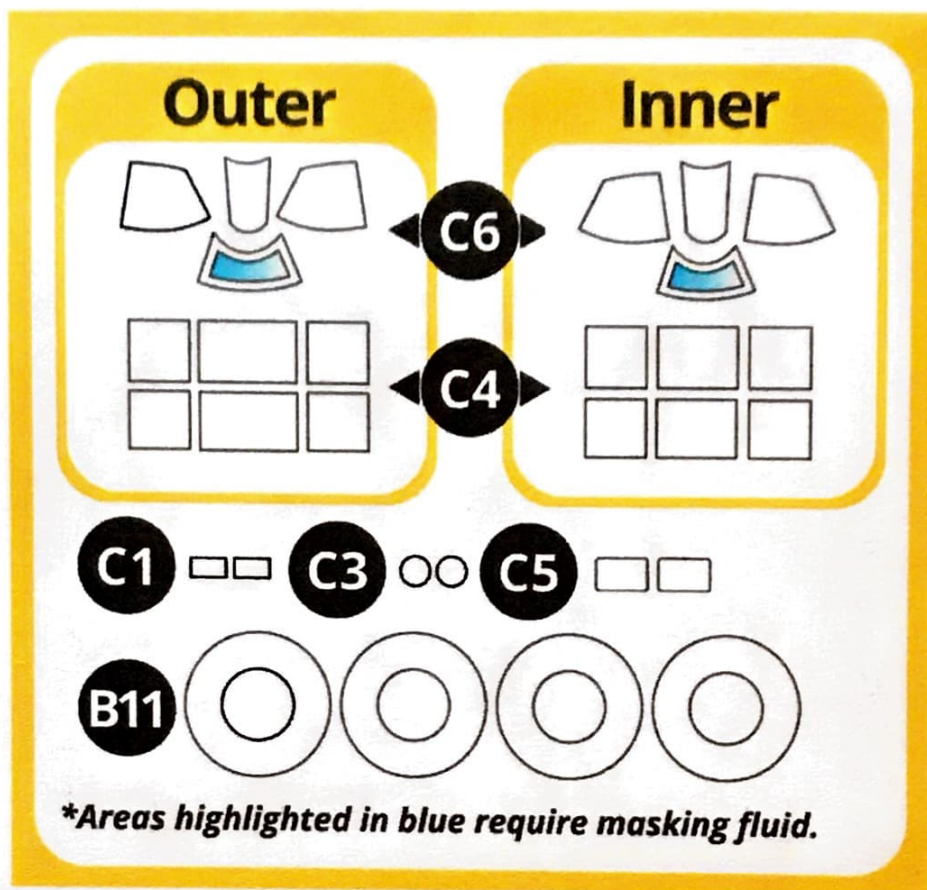

Canopy Masks

Tamiya Kit # 61034

48-004A

- B11: Main Wheel Masks
- C1: Wing Leading Edge Landing Light Mask (+1 spare)
- C3: Under Wing Landing Light Mask (+1 spare)
- C4: Inner/Outer Sliding Canopy Masks
- C5: Lower Fuselage Window Masks
- C6: Inner/Outer Front Windscreen Masks

Tamiya Grumman F4F-4 Wildcat

Main Markings

Tamiya Kit # 61034

48-004A

- 1: Upper Wing Insignia Masks (2 options)
- 2: Lower Wing Insignia Masks (2 options)
- 3: Fuselage Insignia Masks (2 options)
- 4: (Parts 4, 5, & 12) Squadron, Mission, & Aircraft Number Masks "41-F-8", "22-F-1", "29-GF-4" (+ spares)
- 5: (Parts 6, 15, & 16) Upper Wing ID Number Masks
- 10: Fuselage Aircraft Number "28" Masks
- 11: Nose Aircraft Number "28" Masks
- 13/14: Fin Flash Masks