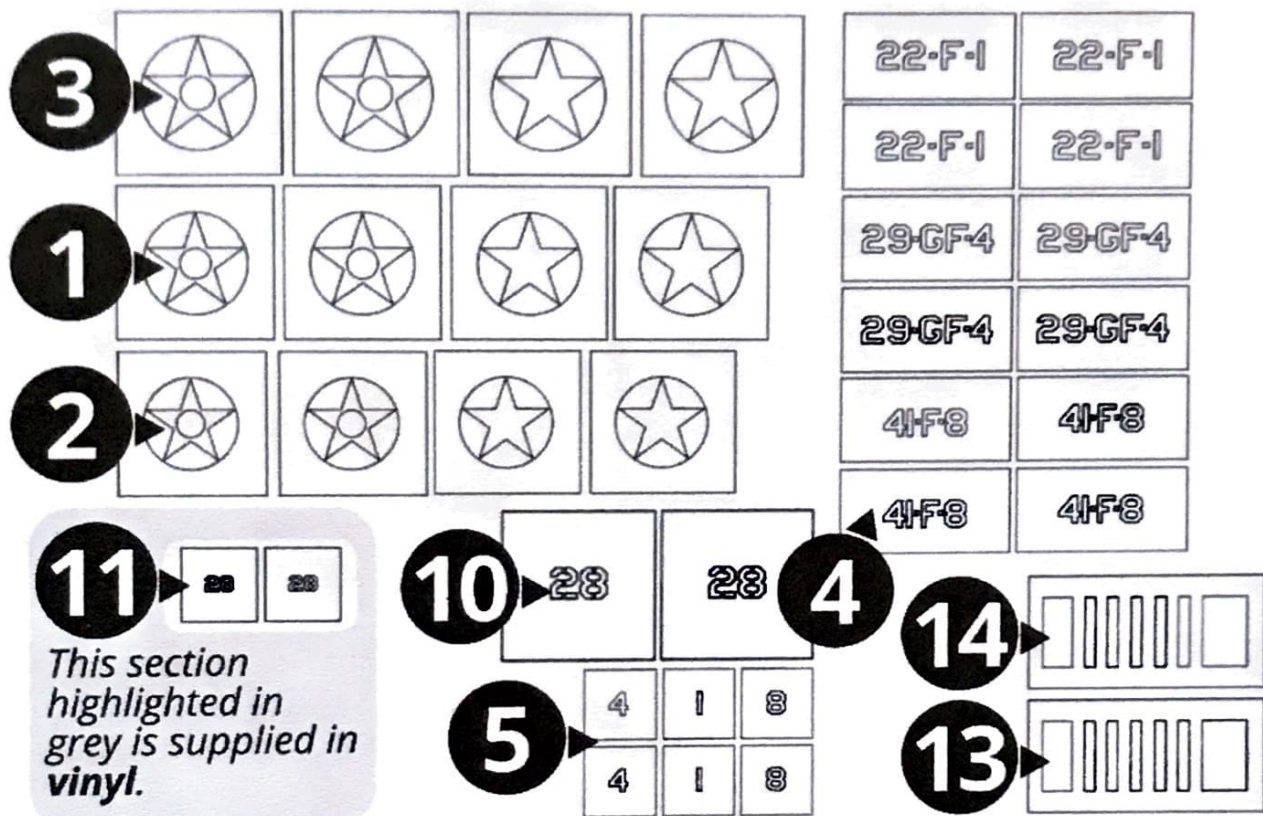

Canopy Masks

Tamiya Kit # 61034

48-004A

- B11: Main Wheel Masks
- C1: Wing Leading Edge Landing Light Mask (+1 spare)
- C3: Under Wing Landing Light Mask (+1 spare)
- C4: Inner/Outer Sliding Canopy Masks
- C5: Lower Fuselage Window Masks
- C6: Inner/Outer Front Windscreen Masks

Tamiya Grumman F4F-4 Wildcat

Main Markings

Tamiya Kit # 61034

48-004A

- 1: Upper Wing Insignia Masks (2 options)
- 2: Lower Wing Insignia Masks (2 options)
- 3: Fuselage Insignia Masks (2 options)
- 4: (Parts 4, 5, & 12) Squadron, Mission, & Aircraft Number Masks "41-F-8", "22-F-1", "29-GF-4" (+ spares)
- 5: (Parts 6, 15, & 16) Upper Wing ID Number Masks
- 10: Fuselage Aircraft Number "28" Masks
- 11: Nose Aircraft Number "28" Masks
- 13/14: Fin Flash Masks