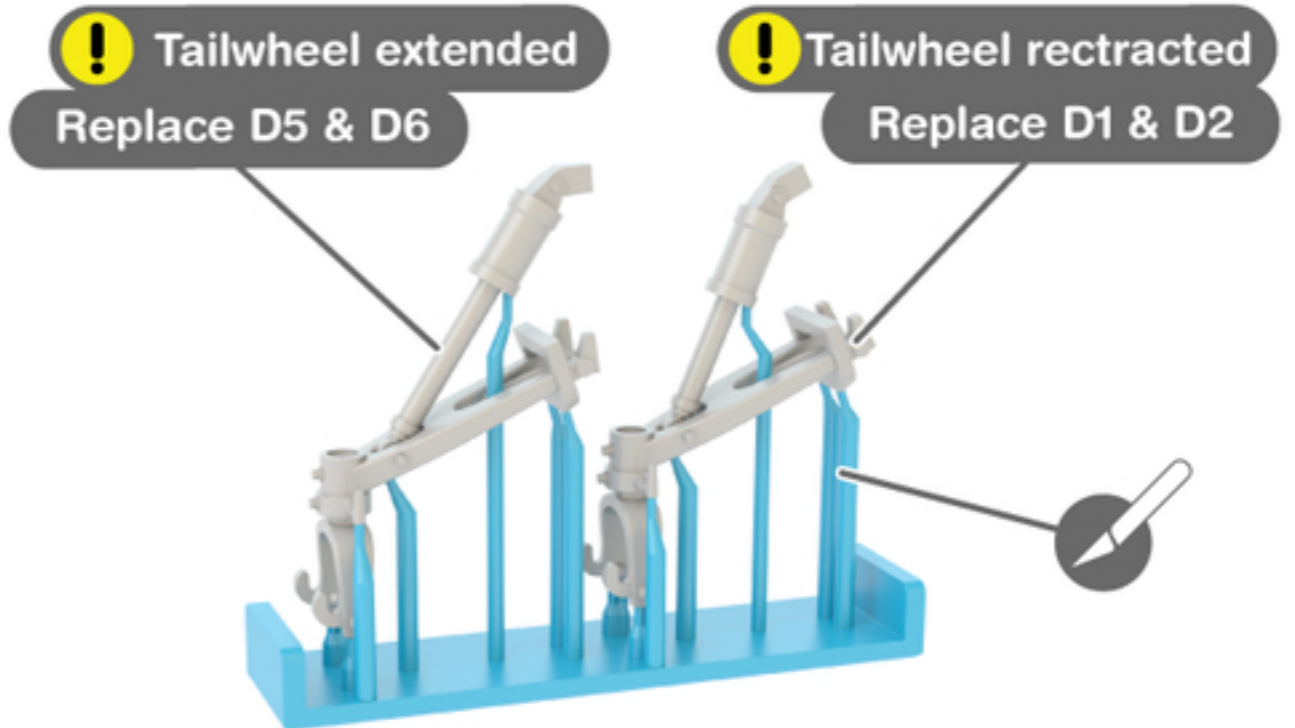

Replace E24 & E23

RLM 66

Replace E26,E27, PE11, PE14

Canvas

RLM 66

Leather

Passionate for modeling

21-48237

Visit our site for other products

THIS IS NOT A TOY. Warning: Contains small and sharp parts, not intended for children under 14 years old. Keep out of reach of children.

www.gaspatchmodels.com®