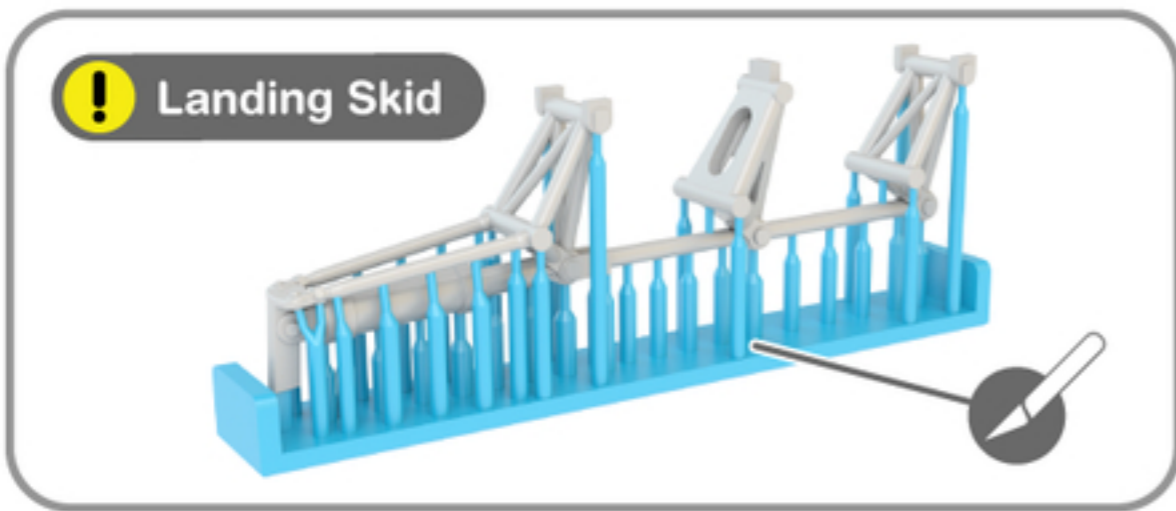

Replace E24 & E23

RLM 66

Replace E26,E27, PE11, PE14

Canvas

RLM 66

Leather

Passionate for modeling

21-48237

Visit our site for other products

THIS IS NOT A TOY. Warning: Contains small and sharp parts, not intended for children under 14 years old. Keep out of reach of children.

www.gaspatchmodels.com®