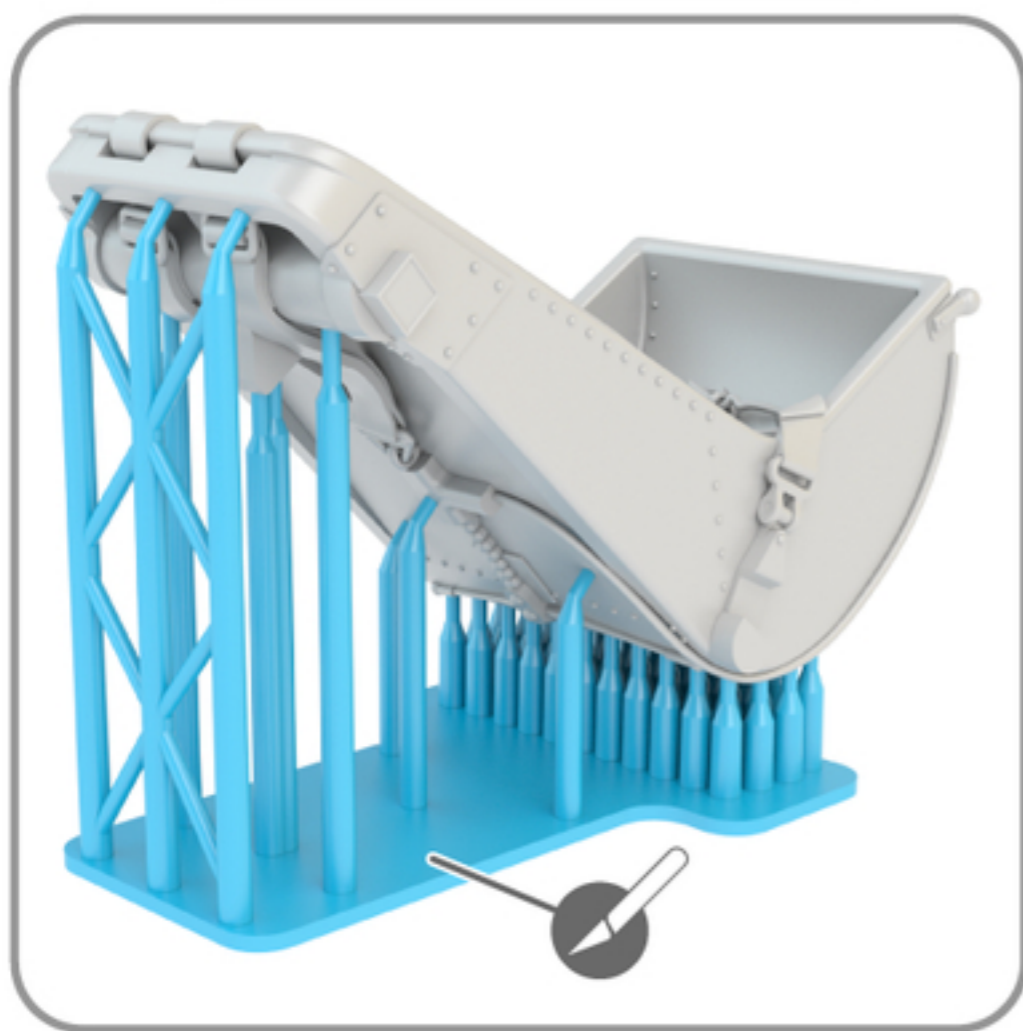

Replace E24 & E23

RLM 66

Replace E26,E27, PE11, PE14

Canvas

RLM 66

Leather

Passionate for modeling

21-48237

Visit our site for other products

THIS IS NOT A TOY. Warning: Contains small and sharp parts, not intended for children under 14 years old. Keep out of reach of children.

www.gaspatchmodels.com®