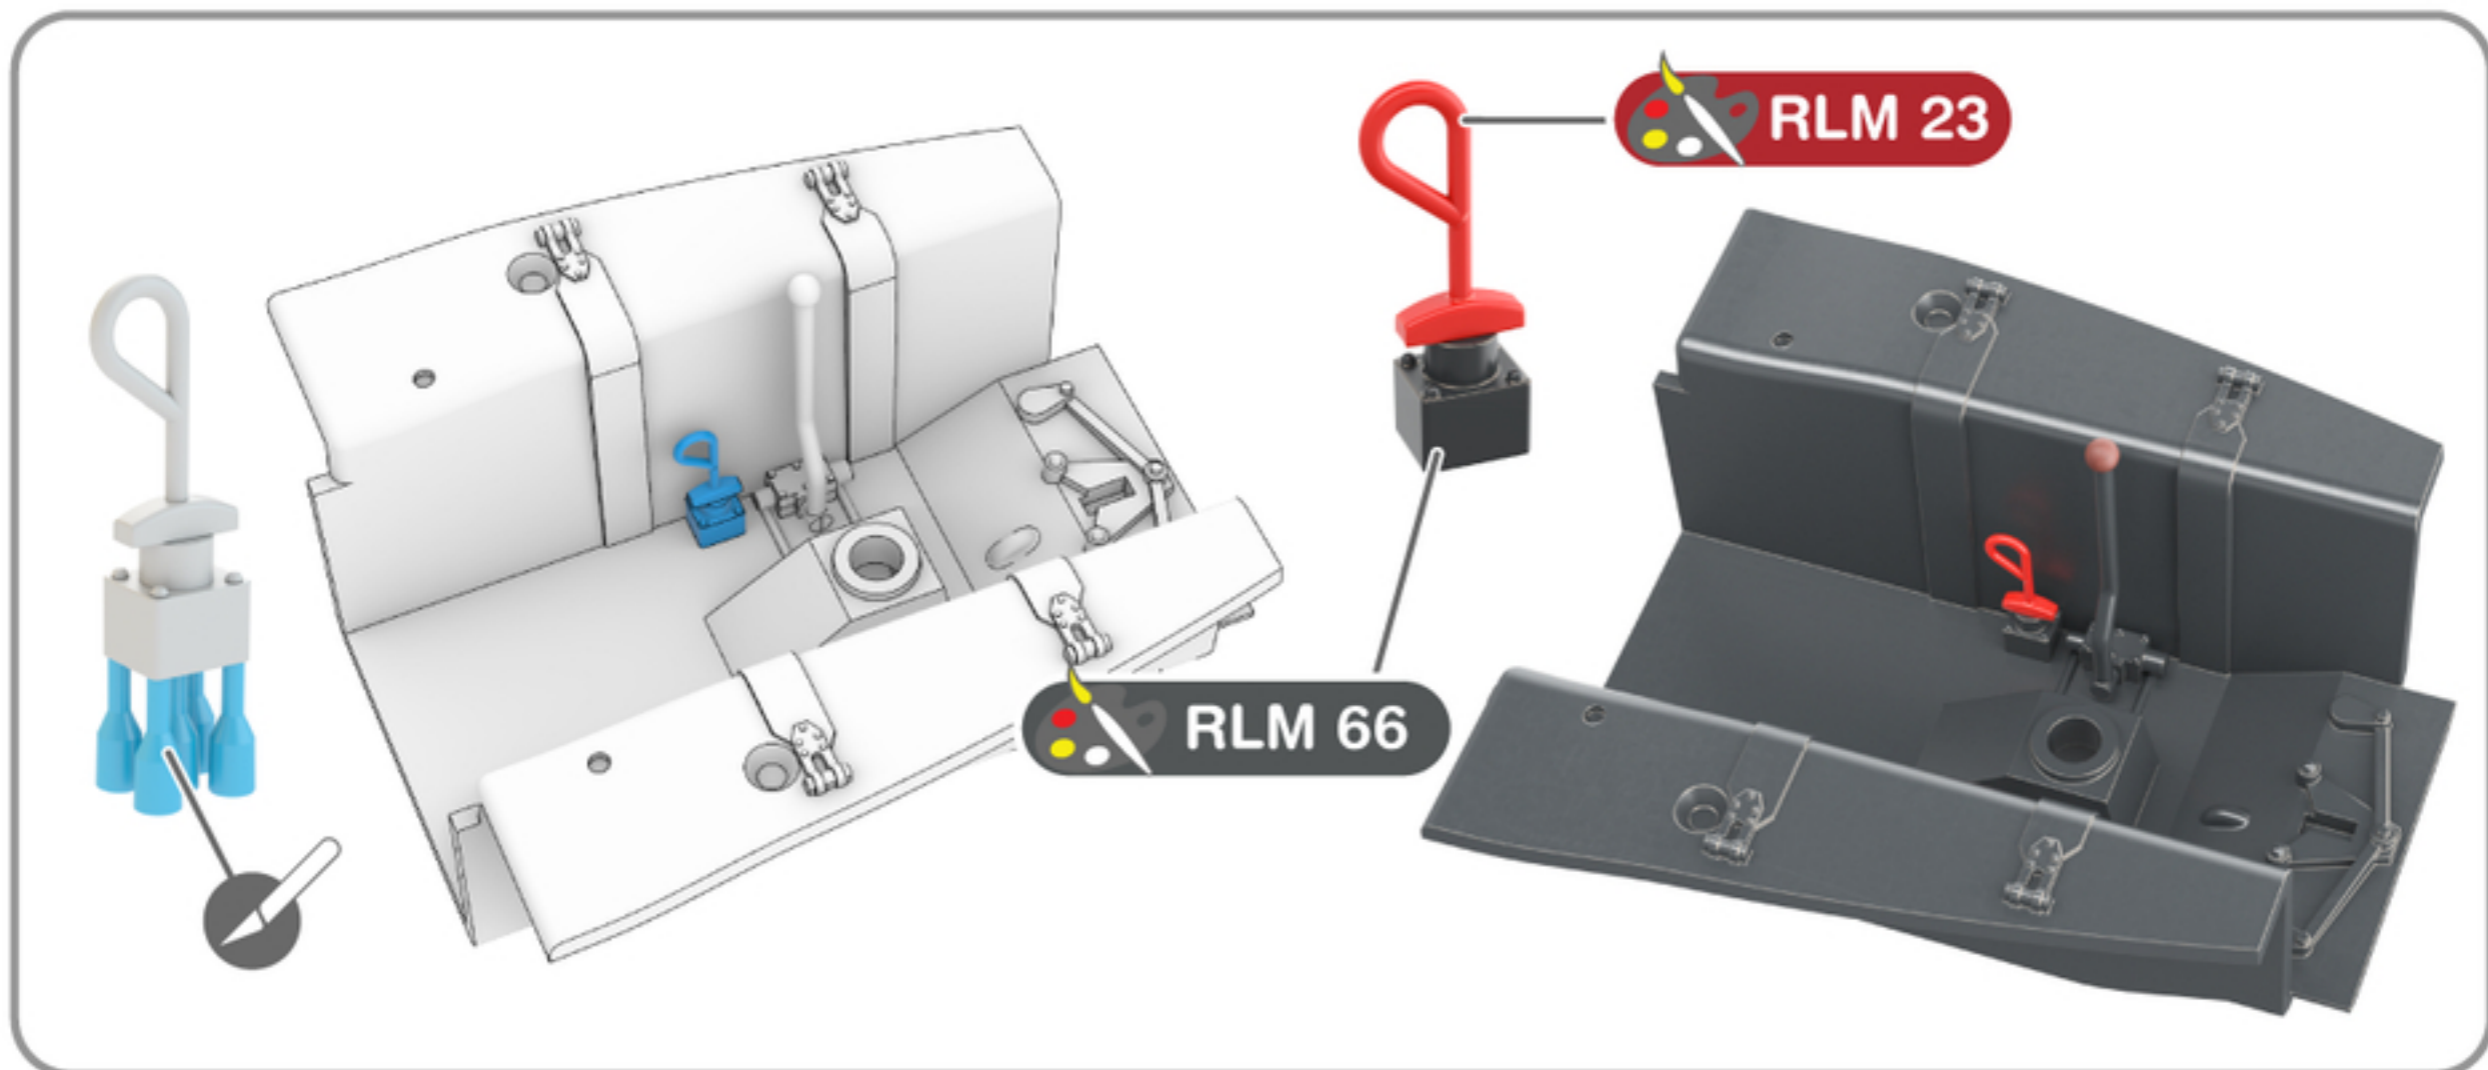

Replace E24 & E23

RLM 66

Replace E26,E27, PE11, PE14

Canvas

RLM 66

Leather

Passionate for modeling

21-48237

Visit our site for other products

THIS IS NOT A TOY. Warning: Contains small and sharp parts, not intended for children under 14 years old. Keep out of reach of children.

www.gaspatchmodels.com®