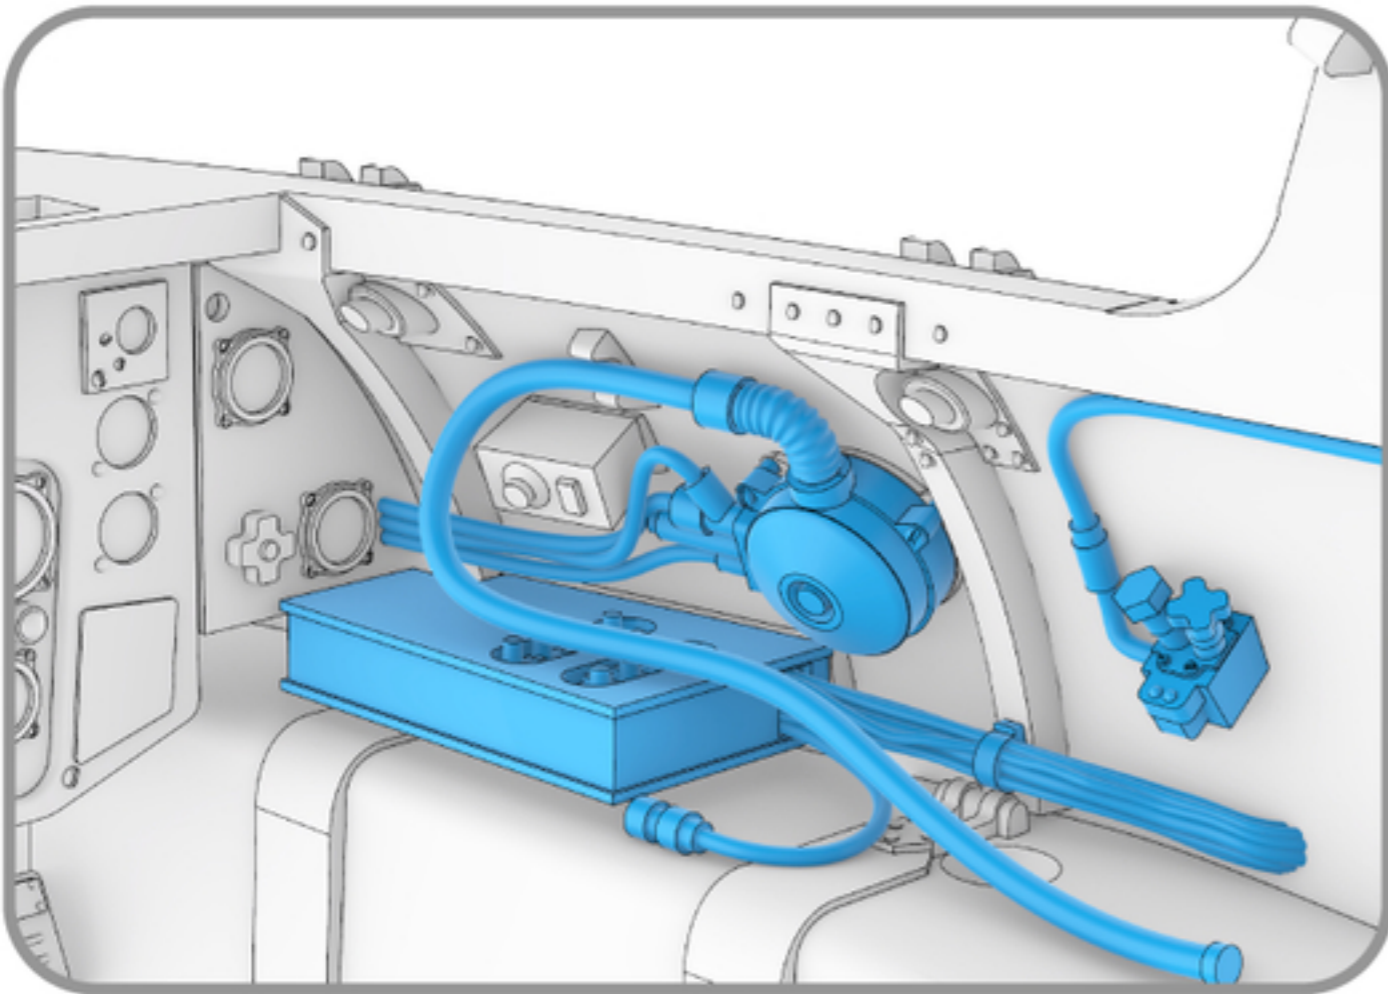

Replace E24 & E23

RLM 66

Replace E26,E27, PE11, PE14

Canvas

RLM 66

Leather

Passionate for modeling

21-48237

Visit our site for other products

THIS IS NOT A TOY. Warning: Contains small and sharp parts, not intended for children under 14 years old. Keep out of reach of children.

www.gaspatchmodels.com®