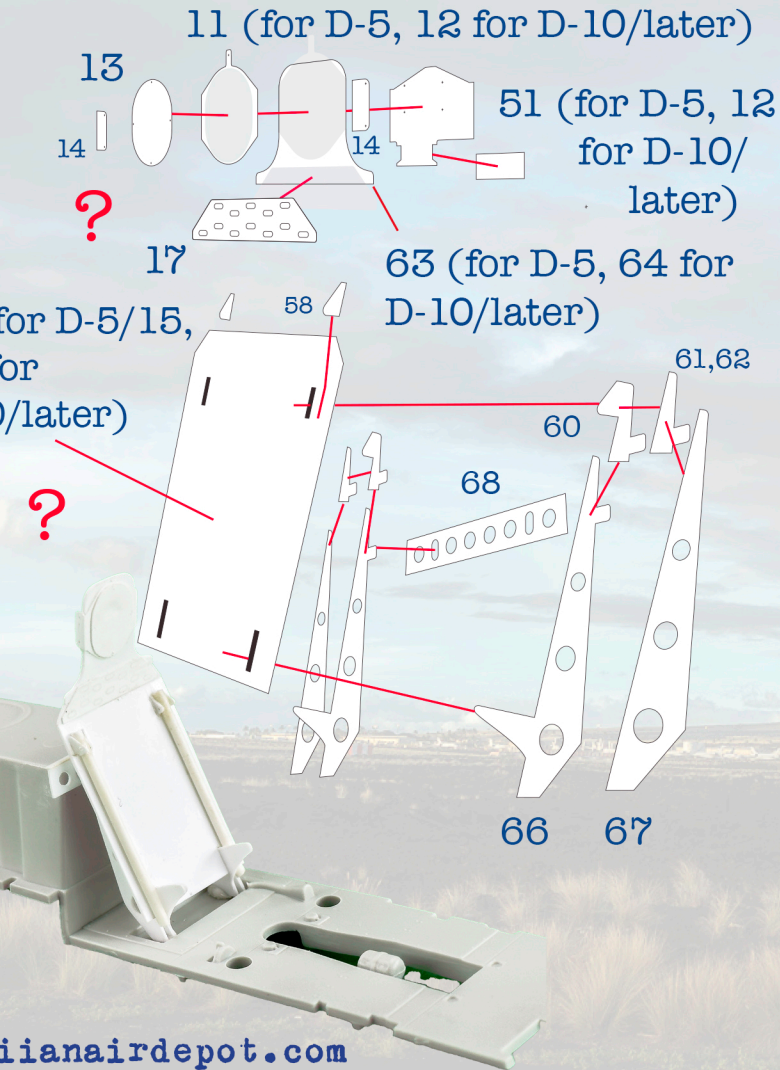

Hawaiian Air Depot
Parts for Scale Modelers

1/32 P-51D-5/15 Mustang Styling 32002 Cockpit and Tailwheel Parts 32002-1

2
2
3
4
5
1
11
12
13
14
17
18
20
22
23
25

?
?
?

©H AD 32002-1