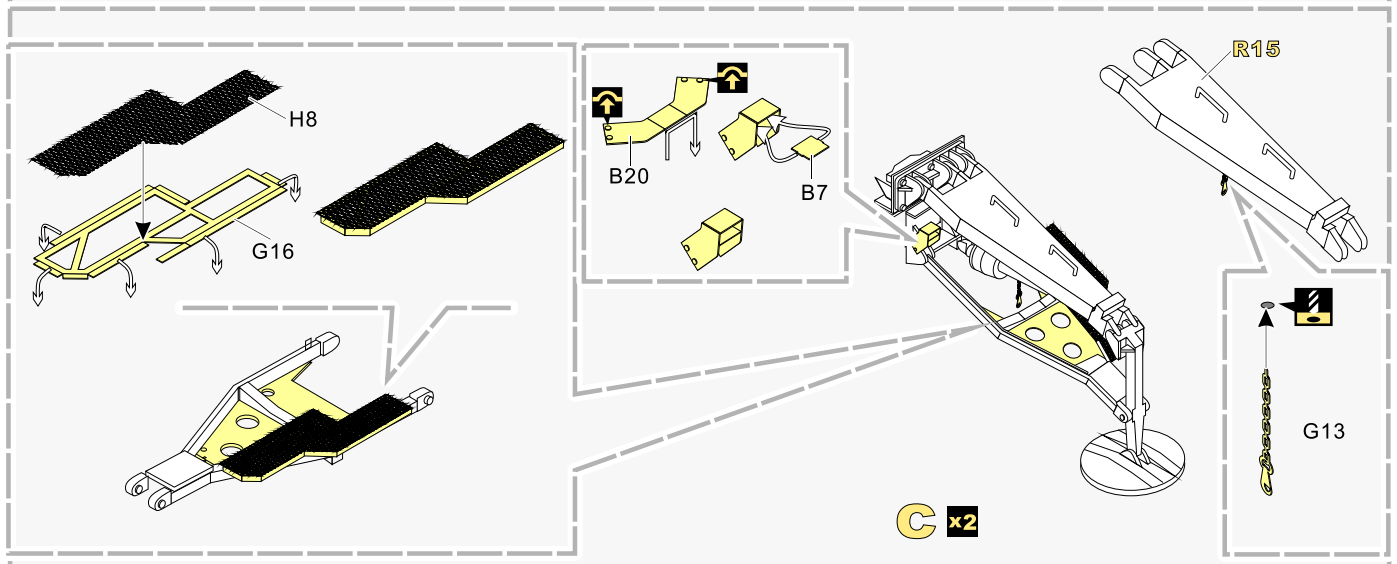

1/35 MILITARY MINIATURE VEHICLE UPGRADE SERIES PE35807

Modern U.S. MIM-104C Patriot 2 SAM System Basic

现代美军MIM-104C爱国者2发射平台基本改造件

[For TRUMPETER 01022]

推荐使用工具 RECOMMENDED TOOLS

- 安装
install
- 折叠
bend
- A1**

改造件零件编号
PE/resin part number
- B12**

原零件编号
kit part number
- C22**

被替换的原零件编号
replaced kit part number
- 另一侧相同制作
repeat on opposite side
- 切除
remove
- 打磨
grind off
- 弧度卷曲
radial bending
- x2**

制作若干组
multiple assembly
- 选择安装
alternative
- 钻孔
drill
- 用胶棒制作
make from plastic rod

用尖端在凹槽处冲压
use penpoint to press on the dent

蚀刻片零件内侧面向上
Put the part upside down

用笔尖在凹槽处刺
Use penpoint to press on the dent

1/35 MILITARY MINIATURE VEHICLE UPGRADE SERIES PE35807

1/35 MILITARY MINIATURE VEHICLE UPGRADE SERIES PE35807