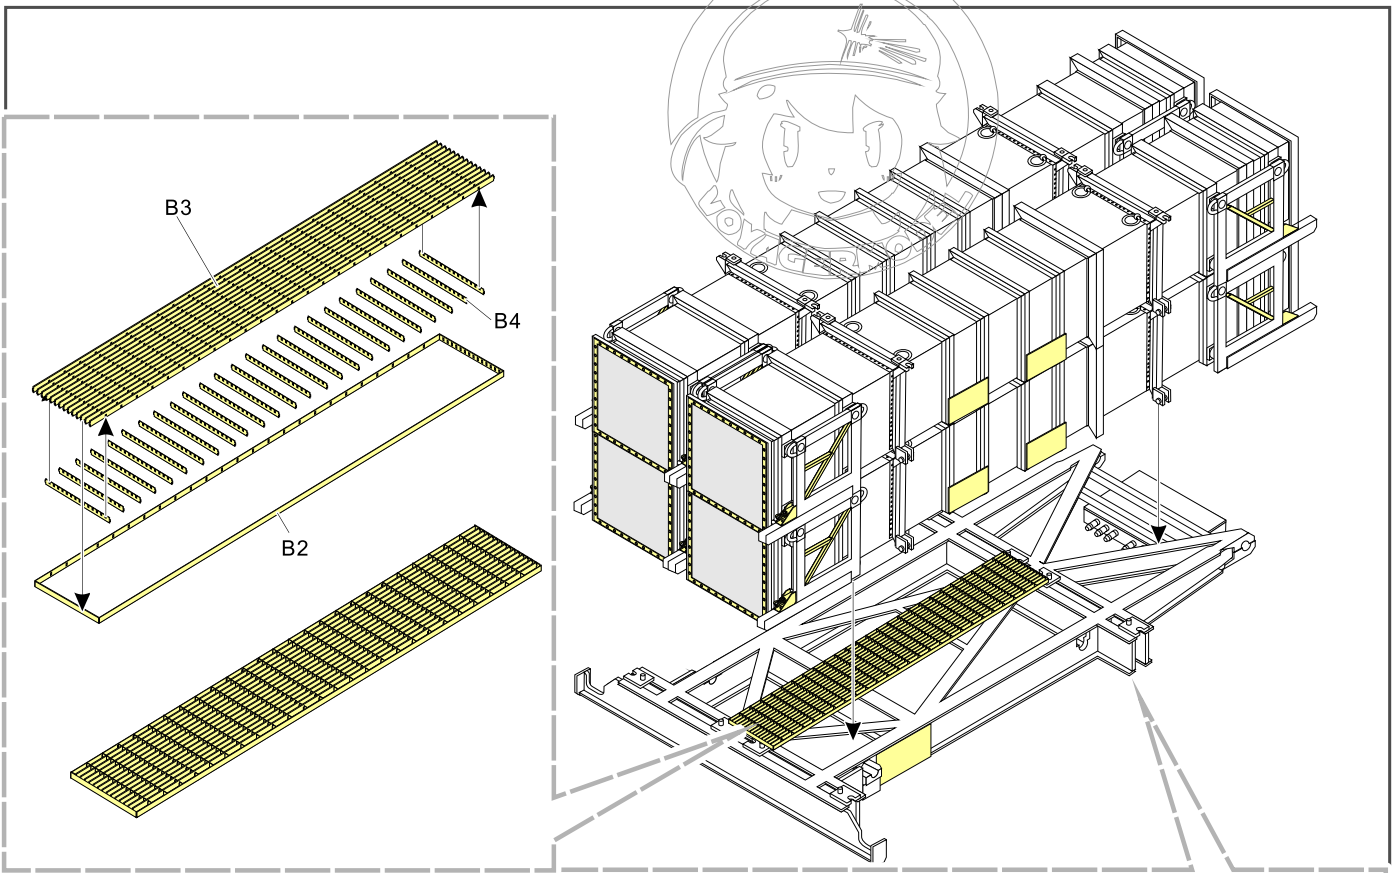

1/35 MILITARY MINIATURE VEHICLE UPGRADE SERIES PE35807