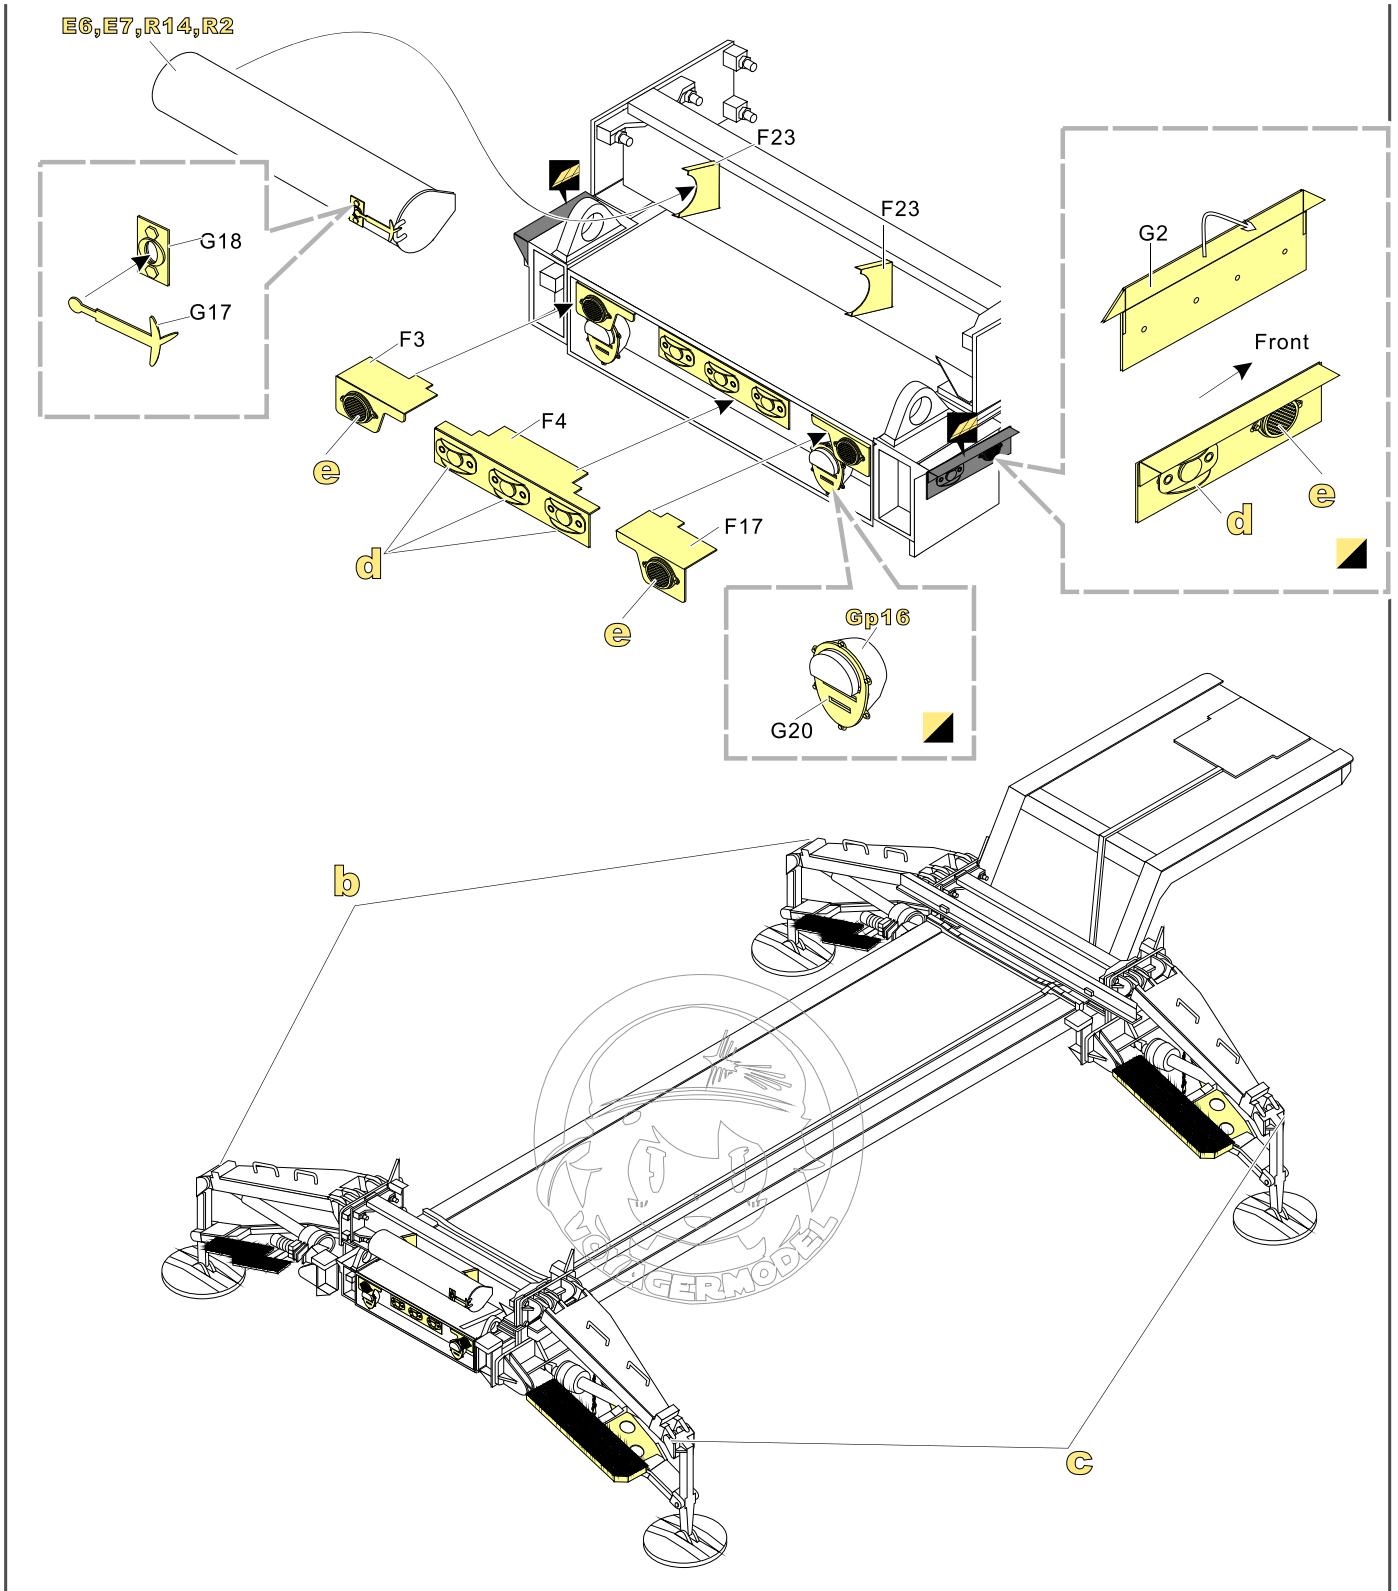

1/35 MILITARY MINIATURE VEHICLE UPGRADE SERIES PE35807

Modern U.S. MIM-104C Patriot 2 SAM System Basic

现代美军MIM-104C爱国者2发射平台基本改造件

[For TRUMPETER 01022]

推荐使用工具 RECOMMENDED TOOLS

- 安装
install
- 折叠
bend
- A1**

改造件零件编号
PE/resin part number
- B12**

原零件编号
kit part number
- C22**

被替换的原零件编号
replaced kit part number
- 另一侧相同制作
repeat on opposite side
- 切除
remove
- 打磨
grind off
- 弧度卷曲
radial bending
- x2**

制作若干组
multiple assembly
- 选择安装
alternative
- 钻孔
drill
- 用胶棒制作
make from plastic rod

用尖端在凹槽处冲压
use penpoint to press on the dent

蚀刻片零件内侧面向上
Put the part upside down

用笔尖在凹槽处刺
Use penpoint to press on the dent

1/35 MILITARY MINIATURE VEHICLE UPGRADE SERIES PE35807

1/35 MILITARY MINIATURE VEHICLE UPGRADE SERIES PE35807