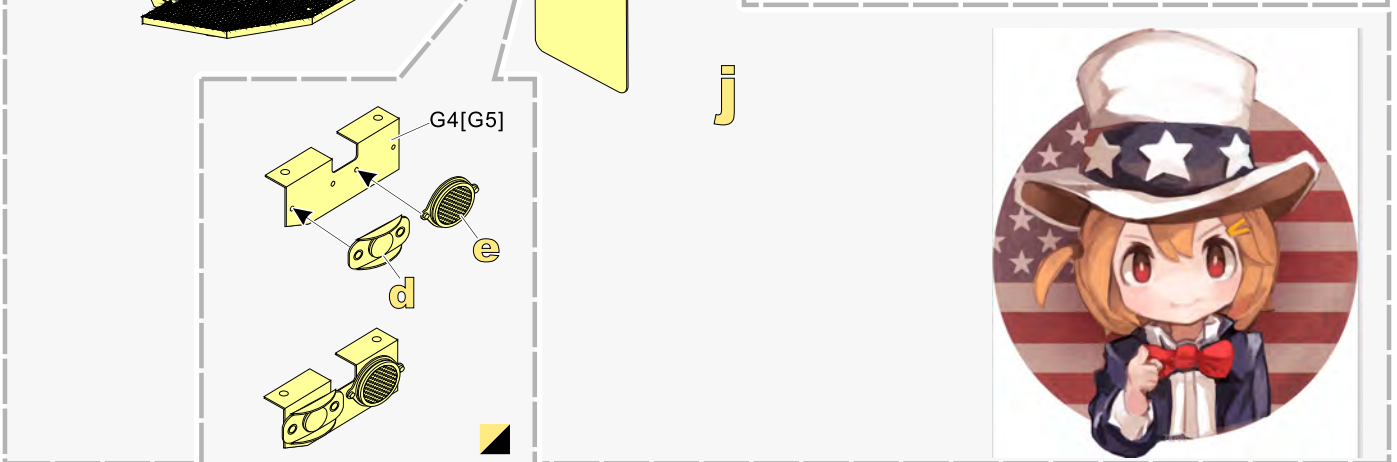

1/35 MILITARY MINIATURE VEHICLE UPGRADE SERIES PE35807