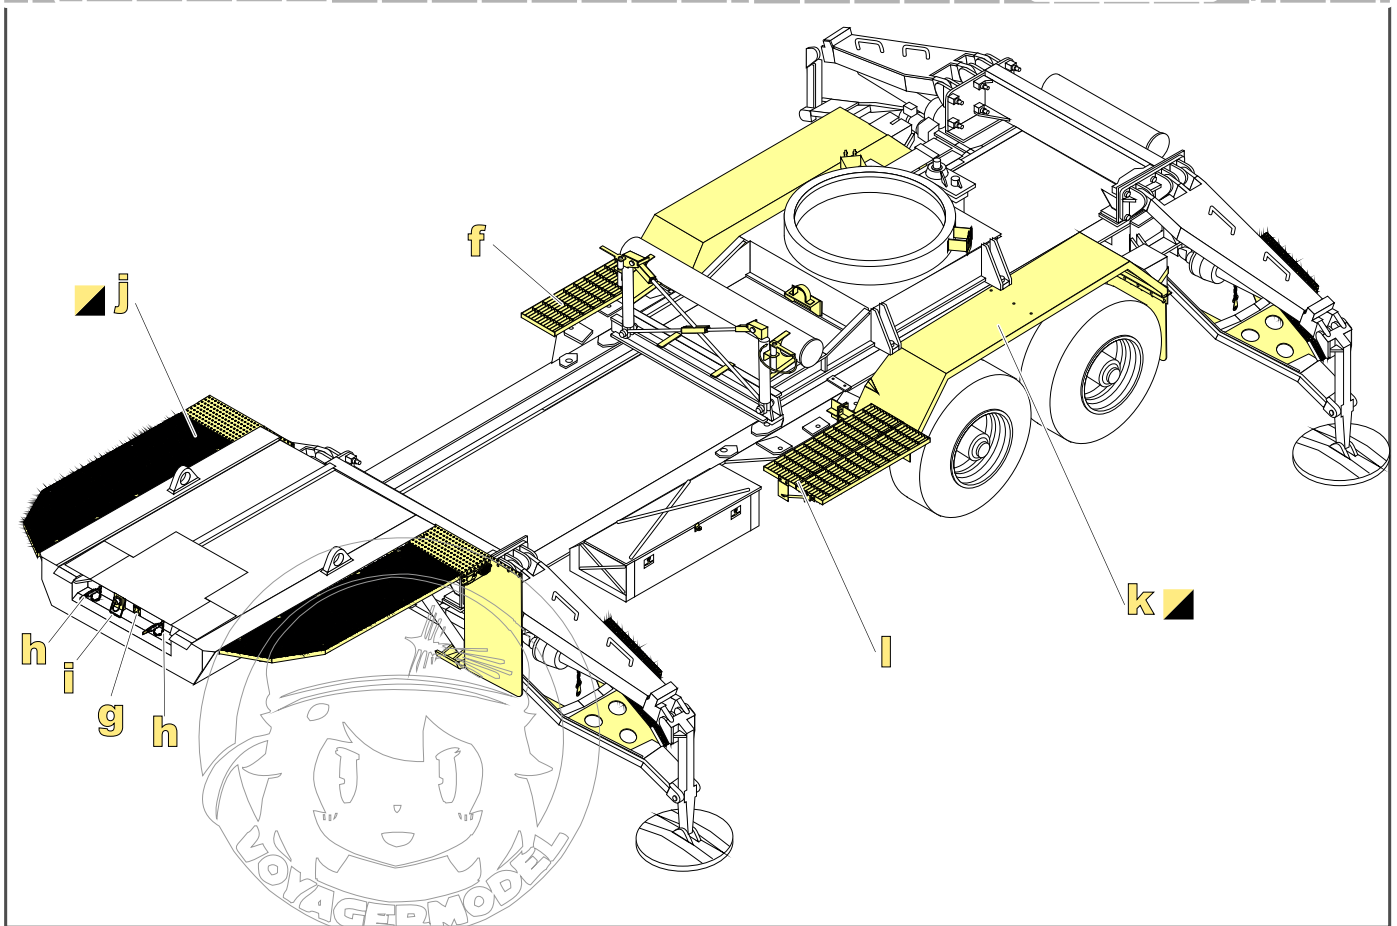

1/35 MILITARY MINIATURE VEHICLE UPGRADE SERIES PE35807