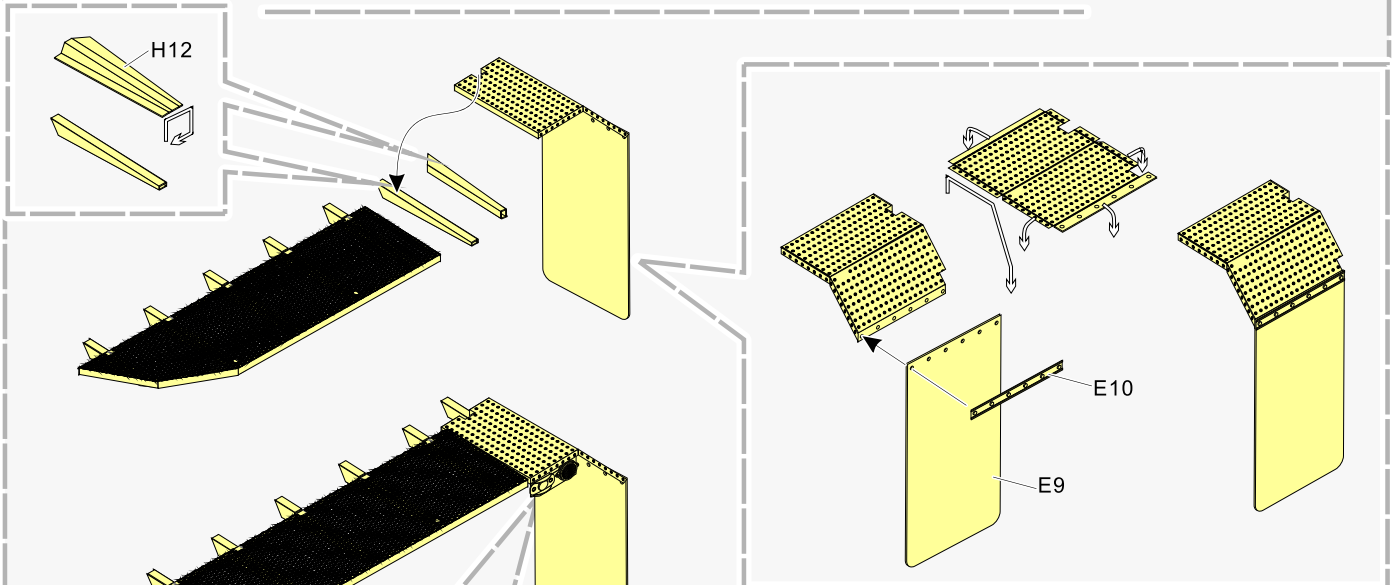

1/35 MILITARY MINIATURE VEHICLE UPGRADE SERIES PE35807