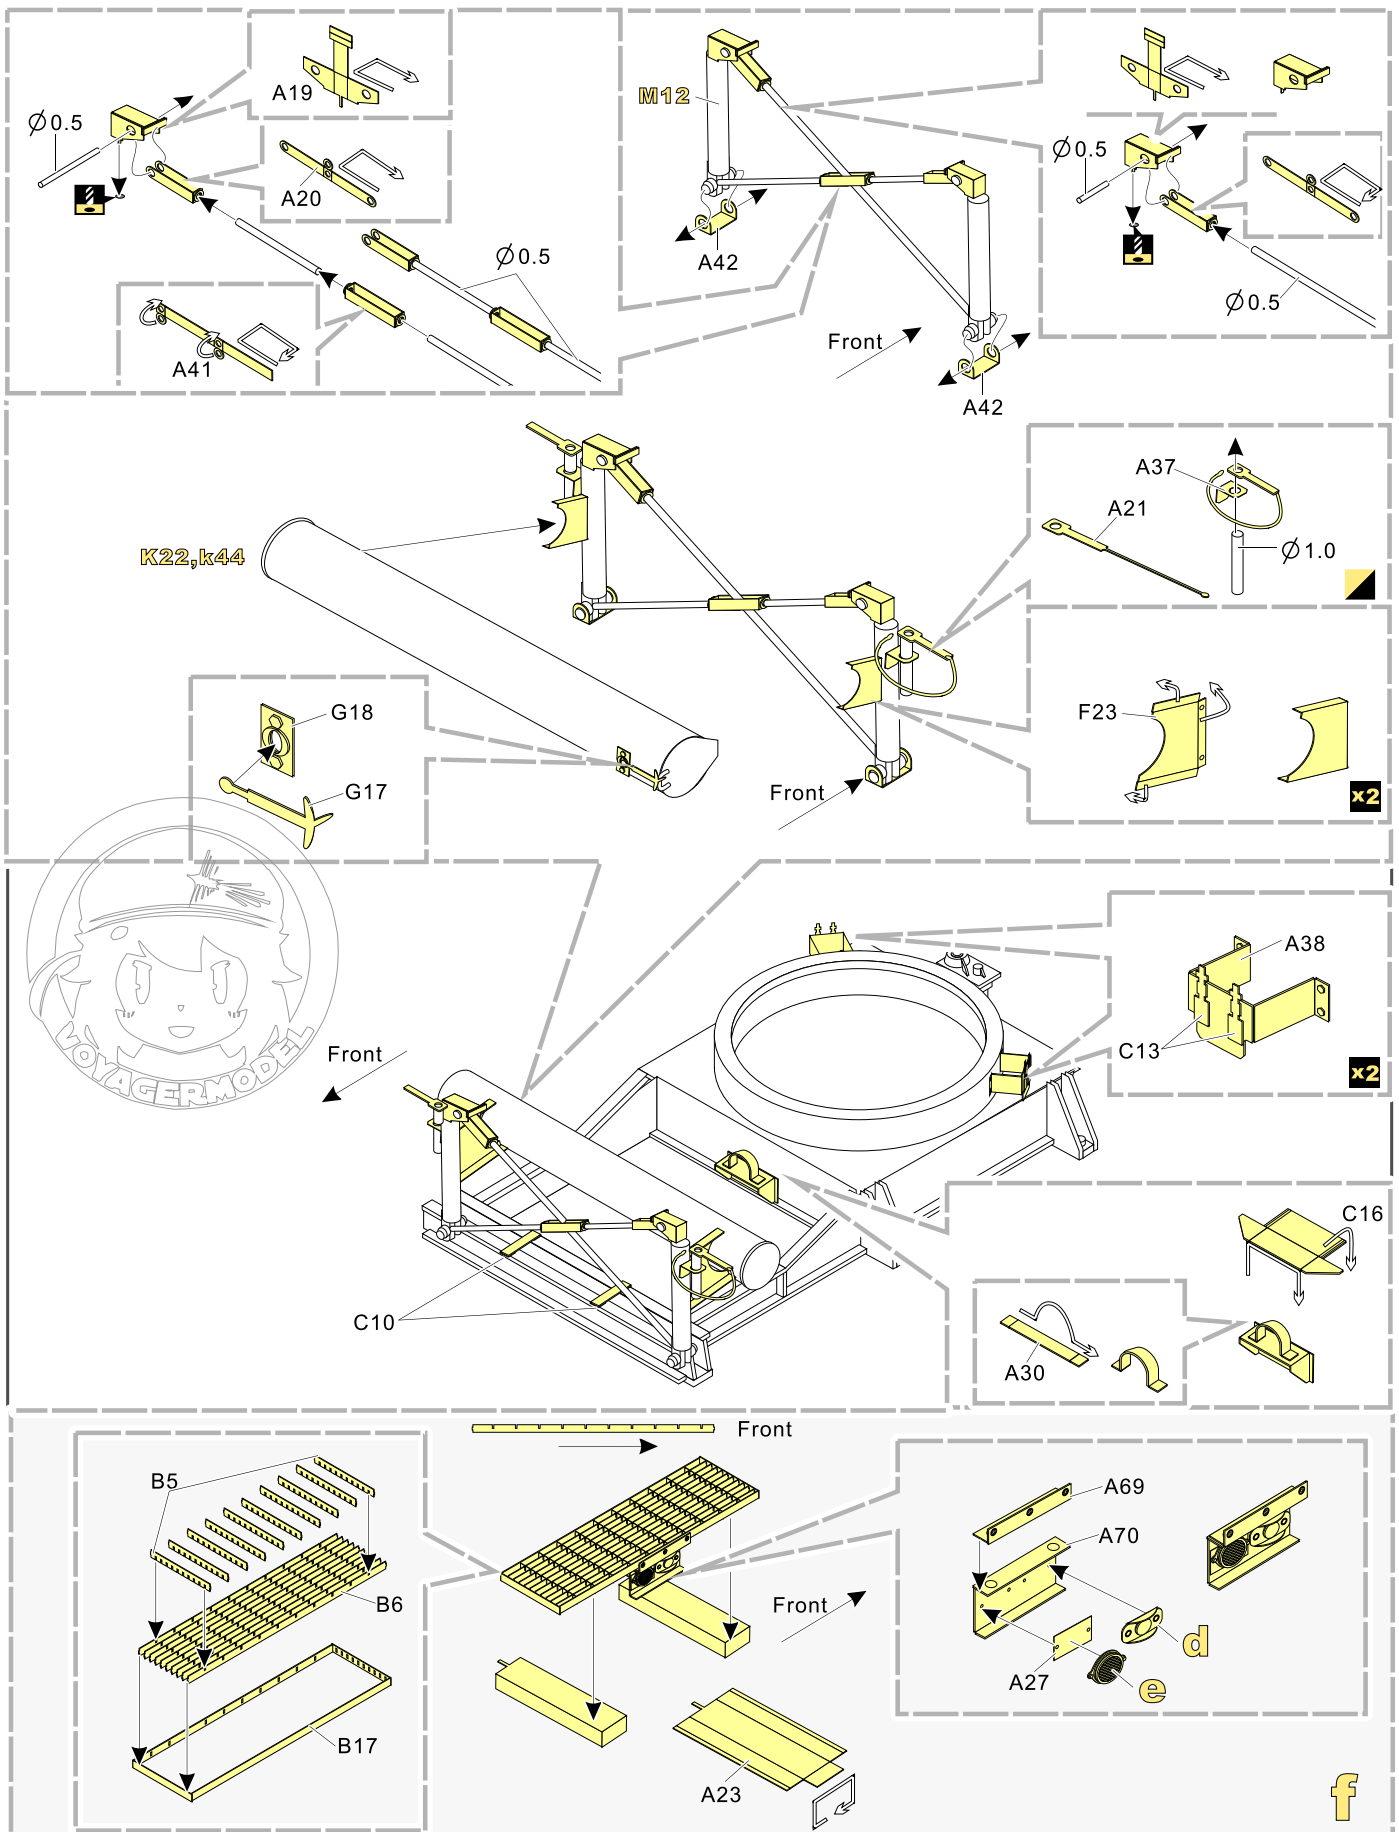

1/35 MILITARY MINIATURE VEHICLE UPGRADE SERIES PE35807