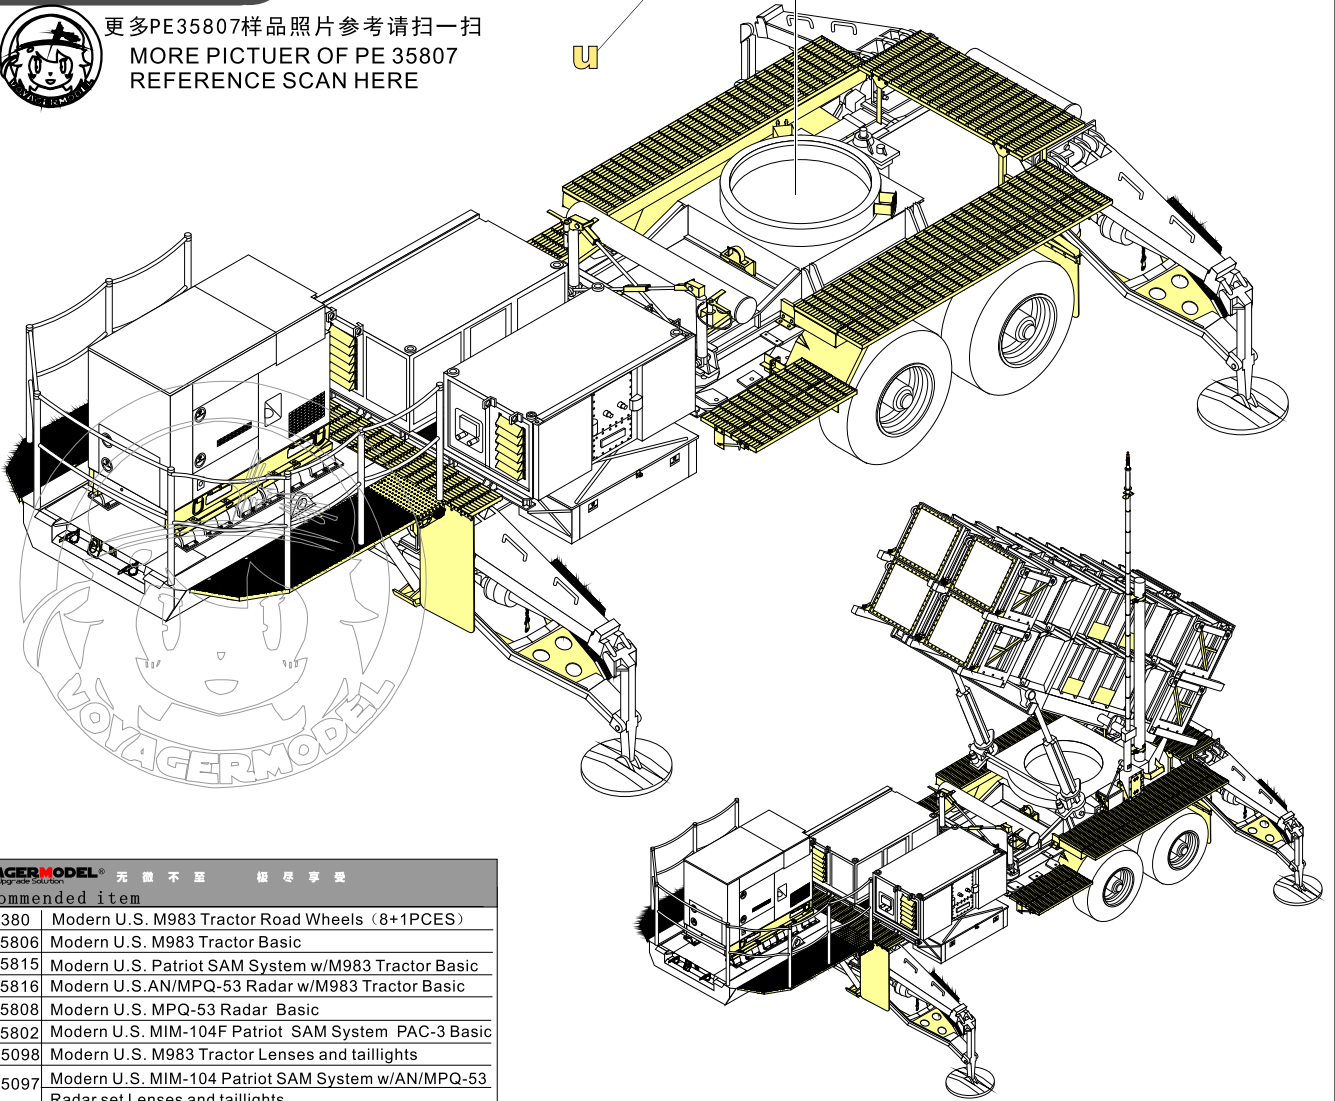

1/35 MILITARY MINIATURE VEHICLE UPGRADE SERIES PE35807

Modern U.S. MIM-104C Patriot 2 SAM System Basic

现代美军MIM-104C爱国者2发射平台基本改造件

[For TRUMPETER 01022]

推荐使用工具 RECOMMENDED TOOLS

- 安装
install
- 折叠
bend
- A1**

**VOYAGER
MODEL**

更多PE35807样品照片参考请扫一扫
MORE PICTUER OF PE 35807
REFERENCE SCAN HERE

VOYAGERMODEL® 无微不至 极尽享受

Recommended item

PEA 380	Modern U.S. M983 Tractor Road Wheels (8+1PCES)
PE 35806	Modern U.S. M983 Tractor Basic
PE 35815	Modern U.S. Patriot SAM System w/M983 Tractor Basic
PE 35816	Modern U.S. AN/MPQ-53 Radar w/M983 Tractor Basic
PE 35808	Modern U.S. MPQ-53 Radar Basic
PE 35802	Modern U.S. MIM-104F Patriot SAM System PAC-3 Basic
BR 35098	Modern U.S. M983 Tractor Lenses and taillights
BR 35097	Modern U.S. MIM-104 Patriot SAM System w/AN/MPQ-53 Radar set Lenses and taillights