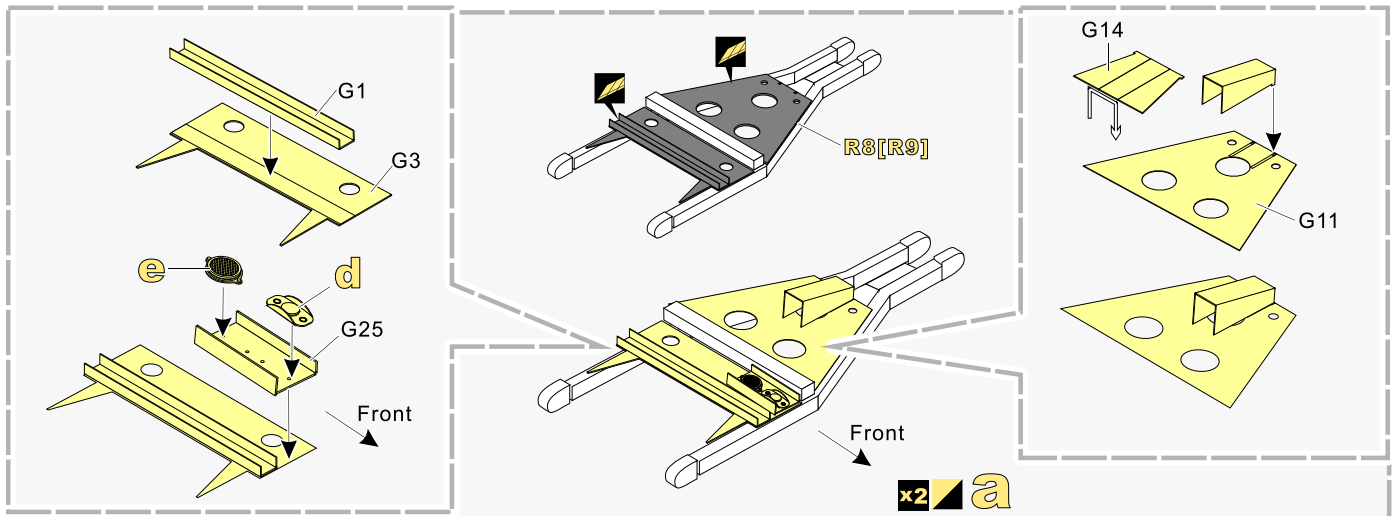

1/35 MILITARY MINIATURE VEHICLE UPGRADE SERIES PE35807

Modern U.S. MIM-104C Patriot 2 SAM System Basic

现代美军MIM-104C爱国者2发射平台基本改造件

[For TRUMPETER 01022]

推荐使用工具 RECOMMENDED TOOLS

- 安装
install
- 折叠
bend
- A1**

改造件零件编号
PE/resin part number
- B12**

原零件编号
kit part number
- C22**

被替换的原零件编号
replaced kit part number
- 另一侧相同制作
repeat on opposite side
- 切除
remove
- 打磨
grind off
- 弧度卷曲
radial bending
- x2**

制作若干组
multiple assembly
- 选择安装
alternative
- 钻孔
drill
- 用胶棒制作
make from plastic rod

用尖端在凹槽处冲压
use penpoint to press on the dent

蚀刻片零件内侧面向上
Put the part upside down

用笔尖在凹槽处刺
Use penpoint to press on the dent

1/35 MILITARY MINIATURE VEHICLE UPGRADE SERIES PE35807

1/35 MILITARY MINIATURE VEHICLE UPGRADE SERIES PE35807