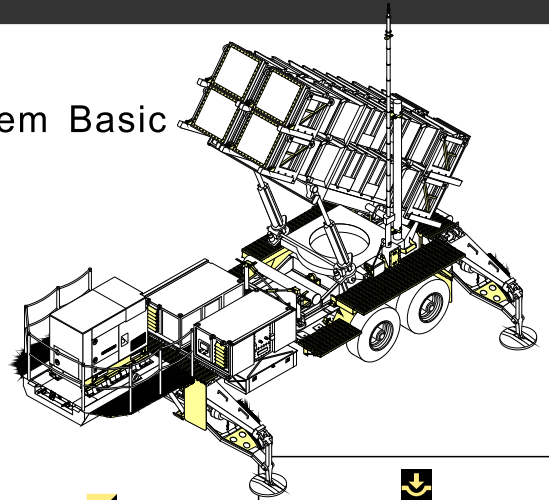

1/35 MILITARY MINIATURE VEHICLE UPGRADE SERIES PE35807

Modern U.S. MIM-104C Patriot 2 SAM System Basic

现代美军MIM-104C爱国者2发射平台基本改造件

[For TRUMPETER 01022]

推荐使用工具 RECOMMENDED TOOLS

- 安装
install
- 折叠
bend
- A1**

改造件零件编号
PE/resin part number
- B12**

原零件编号
kit part number
- C22**

被替换的原零件编号
replaced kit part number
- 另一侧相同制作
repeat on opposite side
- 切除
remove
- 打磨
grind off
- 弧度卷曲
radial bending
- x2**

制作若干组
multiple assembly
- 选择安装
alternative
- 钻孔
drill
- 用胶棒制作
make from plastic rod

用尖端在凹槽处冲压
use penpoint to press on the dent

蚀刻片零件内侧面向上
Put the part upside down

用笔尖在凹槽处刺
Use penpoint to press on the dent

1/35 MILITARY MINIATURE VEHICLE UPGRADE SERIES PE35807

1/35 MILITARY MINIATURE VEHICLE UPGRADE SERIES PE35807