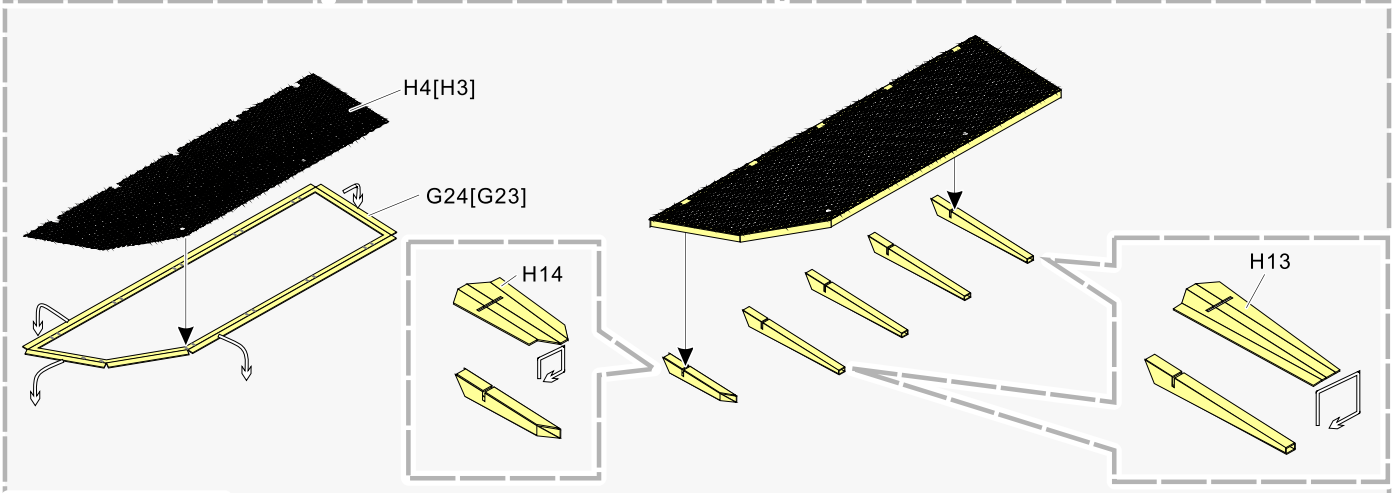

1/35 MILITARY MINIATURE VEHICLE UPGRADE SERIES PE35807