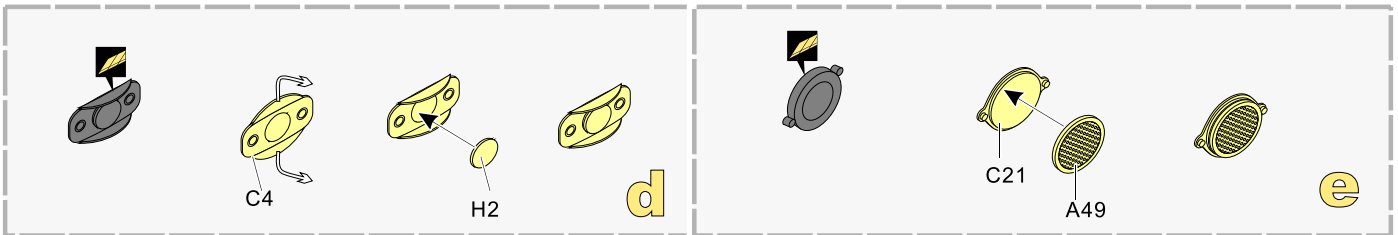

改造件零件编号
PE/resin part number
- B12**

原零件编号
kit part number
- C22**

被替换的原零件编号
replaced kit part number
- 另一侧相同制作
repeat on opposite side
- 切除
remove
- 打磨
grind off
- 弧度卷曲
radial bending
- x2**

制作若干组
multiple assembly
- 选择安装
alternative
- 钻孔
drill
- 用胶棒制作
make from plastic rod

用尖端在凹槽处冲压
use penpoint to press on the dent

蚀刻片零件内侧面向上
Put the part upside down

用笔尖在凹槽处刺
Use penpoint to press on the dent

1/35 MILITARY MINIATURE VEHICLE UPGRADE SERIES PE35807

1/35 MILITARY MINIATURE VEHICLE UPGRADE SERIES PE35807