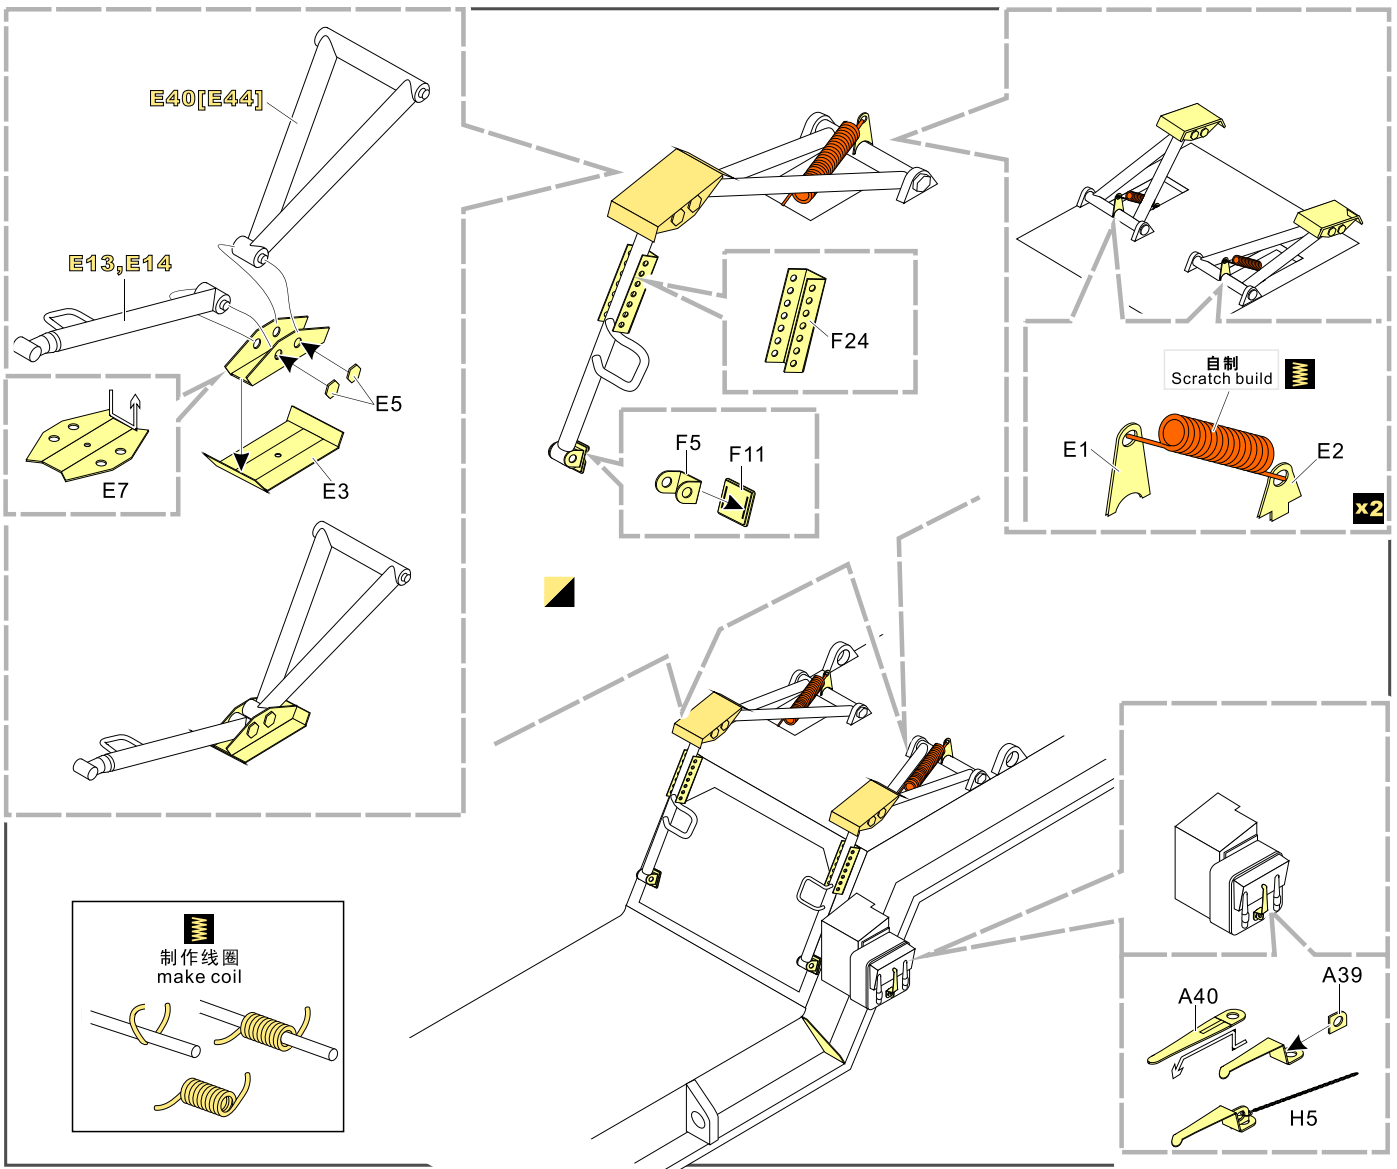

1/35 MILITARY MINIATURE VEHICLE UPGRADE SERIES PE35807

Modern U.S. MIM-104C Patriot 2 SAM System Basic

现代美军MIM-104C爱国者2发射平台基本改造件

[For TRUMPETER 01022]

推荐使用工具 RECOMMENDED TOOLS

- 安装
install
- 折叠
bend
- A1**

改造件零件编号
PE/resin part number
- B12**

原零件编号
kit part number
- C22**

被替换的原零件编号
replaced kit part number
- 另一侧相同制作
repeat on opposite side
- 切除
remove
- 打磨
grind off
- 弧度卷曲
radial bending
- x2**

制作若干组
multiple assembly
- 选择安装
alternative
- 钻孔
drill
- 用胶棒制作
make from plastic rod

用尖端在凹槽处冲压
use penpoint to press on the dent

蚀刻片零件内侧面向上
Put the part upside down

用笔尖在凹槽处刺
Use penpoint to press on the dent

1/35 MILITARY MINIATURE VEHICLE UPGRADE SERIES PE35807

1/35 MILITARY MINIATURE VEHICLE UPGRADE SERIES PE35807