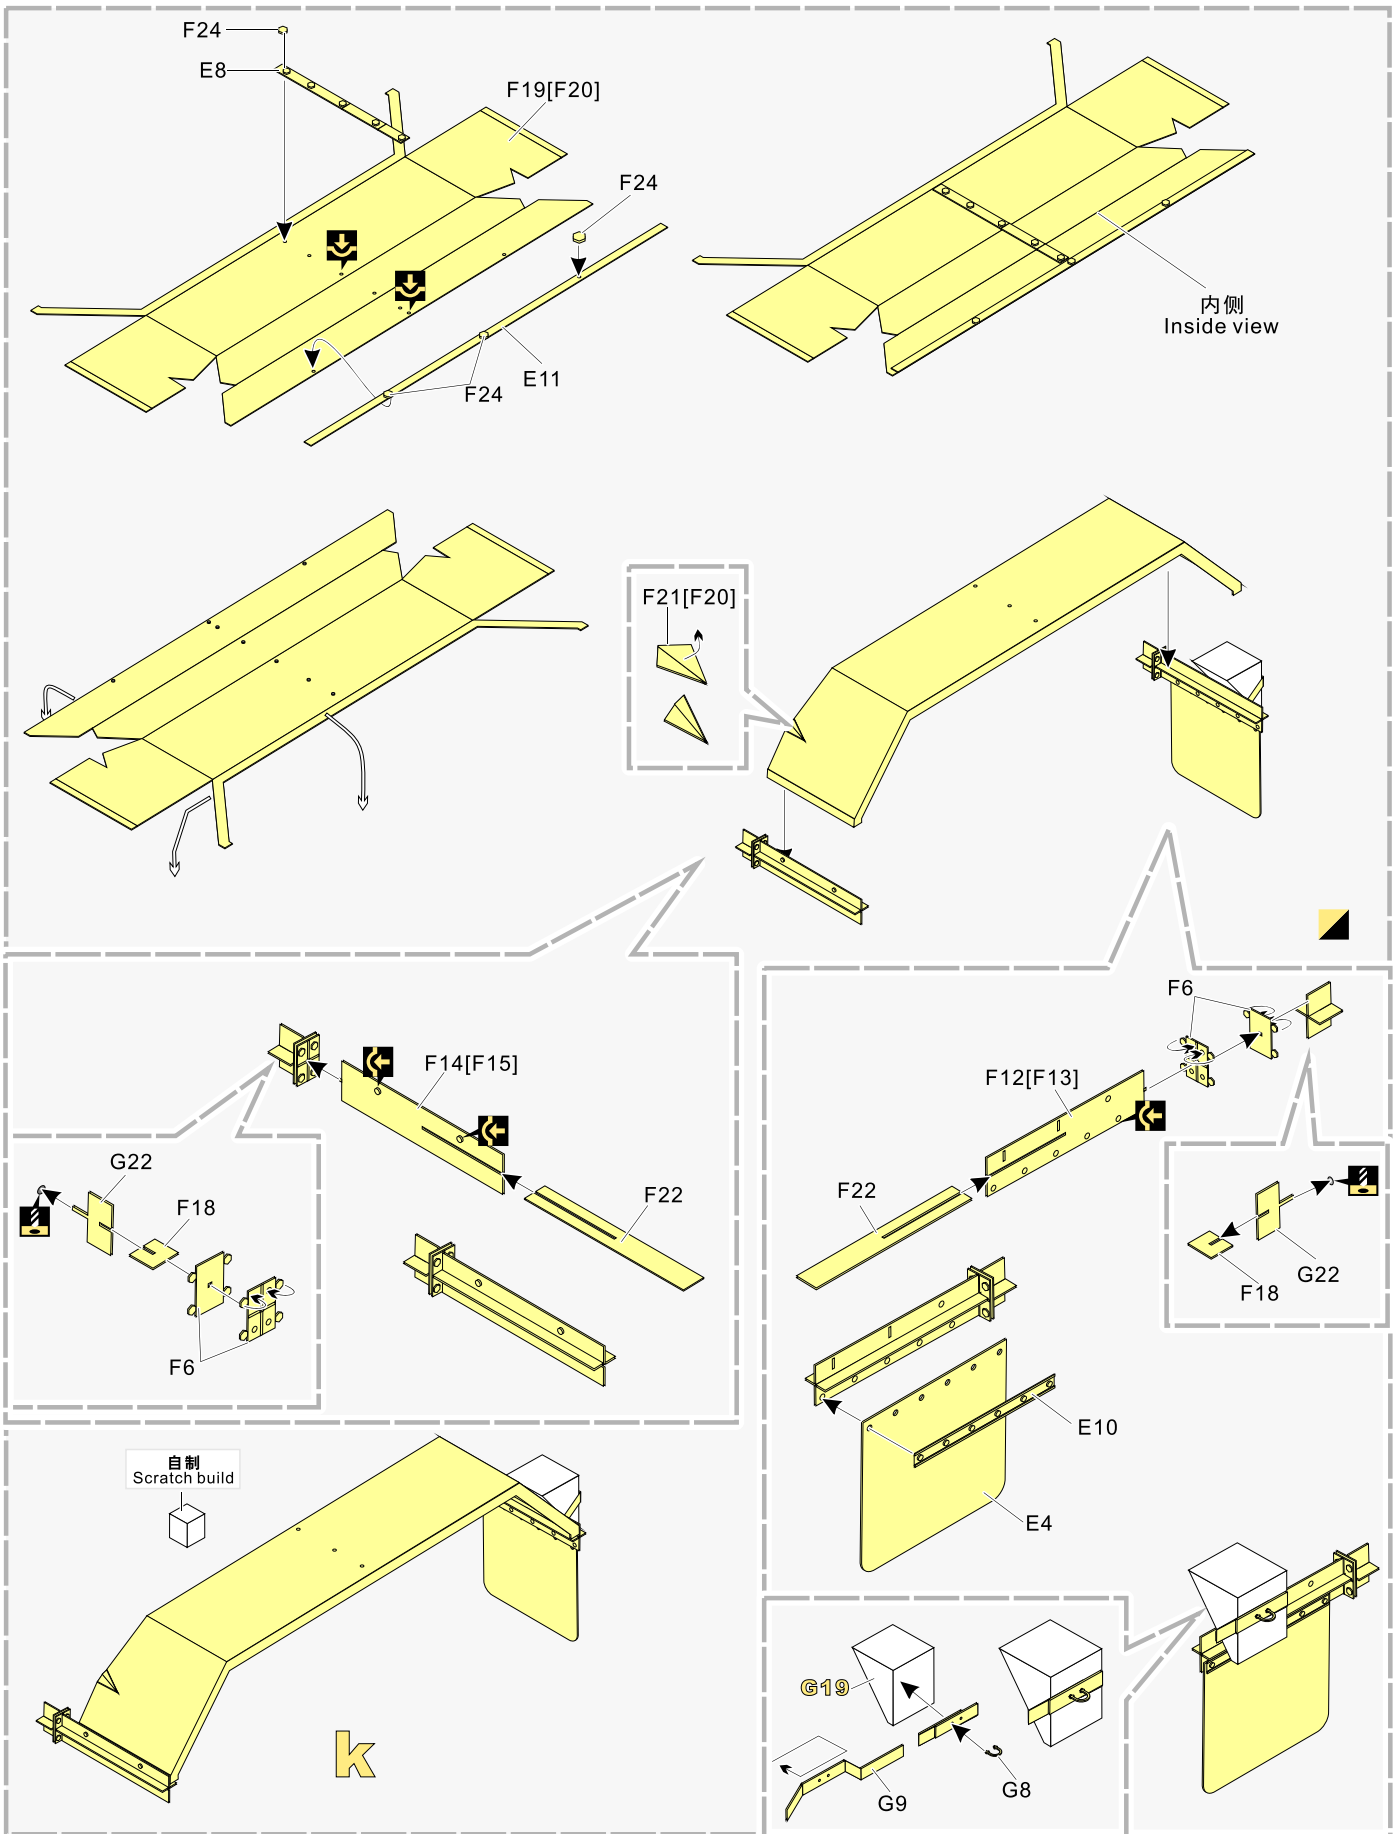

1/35 MILITARY MINIATURE VEHICLE UPGRADE SERIES PE35807