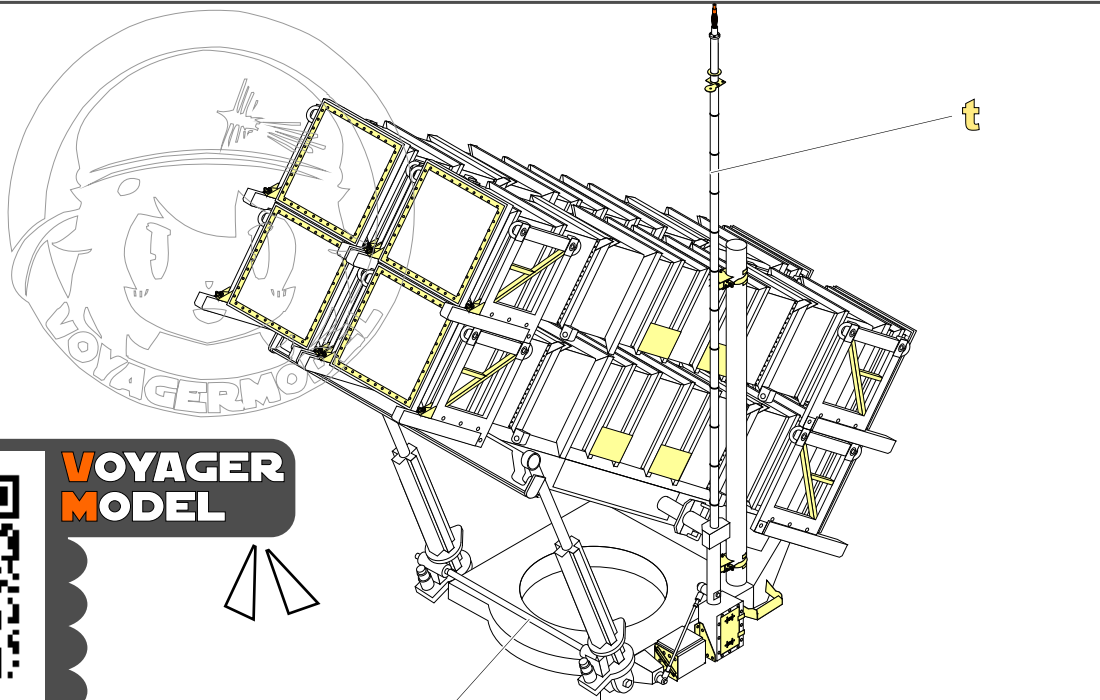

**VOYAGER
MODEL**

更多PE35807样品照片参考请扫一扫
MORE PICTUER OF PE 35807
REFERENCE SCAN HERE

VOYAGERMODEL® 无微不至 极尽享受

Recommended item

PEA 380	Modern U.S. M983 Tractor Road Wheels (8+1PCES)
PE 35806	Modern U.S. M983 Tractor Basic
PE 35815	Modern U.S. Patriot SAM System w/M983 Tractor Basic
PE 35816	Modern U.S. AN/MPQ-53 Radar w/M983 Tractor Basic
PE 35808	Modern U.S. MPQ-53 Radar Basic
PE 35802	Modern U.S. MIM-104F Patriot SAM System PAC-3 Basic
BR 35098	Modern U.S. M983 Tractor Lenses and taillights
BR 35097	Modern U.S. MIM-104 Patriot SAM System w/AN/MPQ-53 Radar set Lenses and taillights