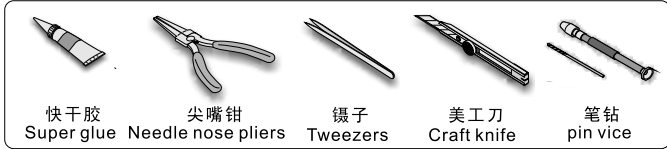

1/35 MILITARY MINIATURE VEHICLE UPGRADE SERIES PE35807

Modern U.S. MIM-104C Patriot 2 SAM System Basic

现代美军MIM-104C爱国者2发射平台基本改造件

[For TRUMPETER 01022]

推荐使用工具 RECOMMENDED TOOLS

- 安装
install
- 折叠
bend
- A1**

用尖端在凹槽处冲压
use penpoint to press on the dent

蚀刻片零件内侧面向上
Put the part upside down

用笔尖在凹槽处刺
Use penpoint to press on the dent

1/35 MILITARY MINIATURE VEHICLE UPGRADE SERIES PE35807

1/35 MILITARY MINIATURE VEHICLE UPGRADE SERIES PE35807