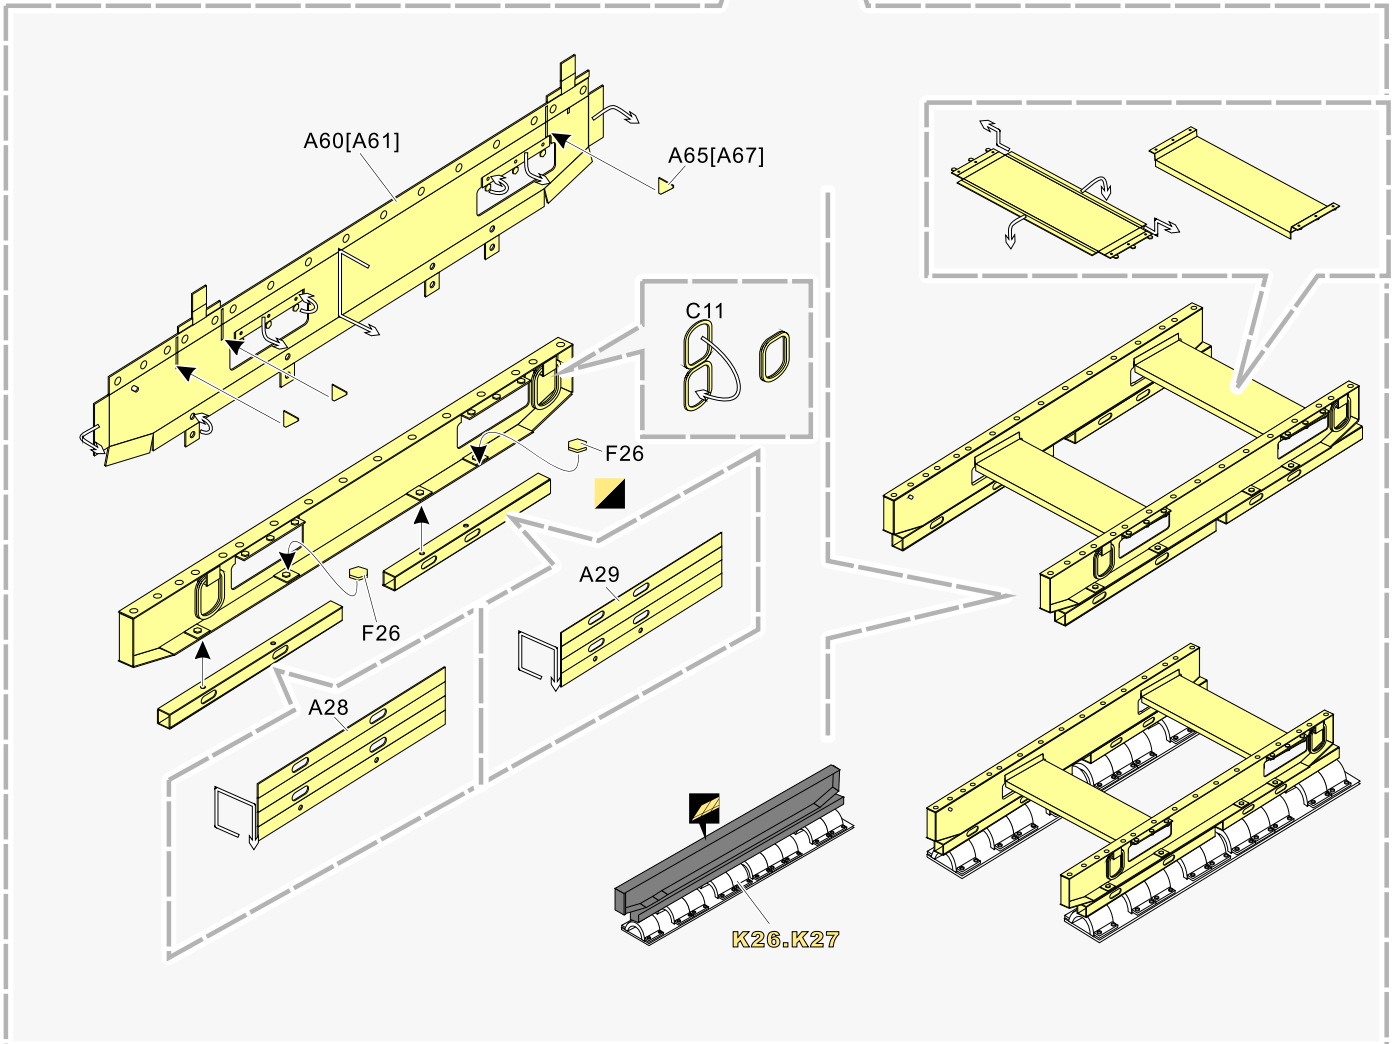

1/35 MILITARY MINIATURE VEHICLE UPGRADE SERIES PE35807

1/35 MILITARY MINIATURE VEHICLE UPGRADE SERIES PE35807

n

o

1/35 MILITARY MINIATURE VEHICLE UPGRADE SERIES PE35807

1/35 MILITARY MINIATURE VEHICLE UPGRADE SERIES PE35807