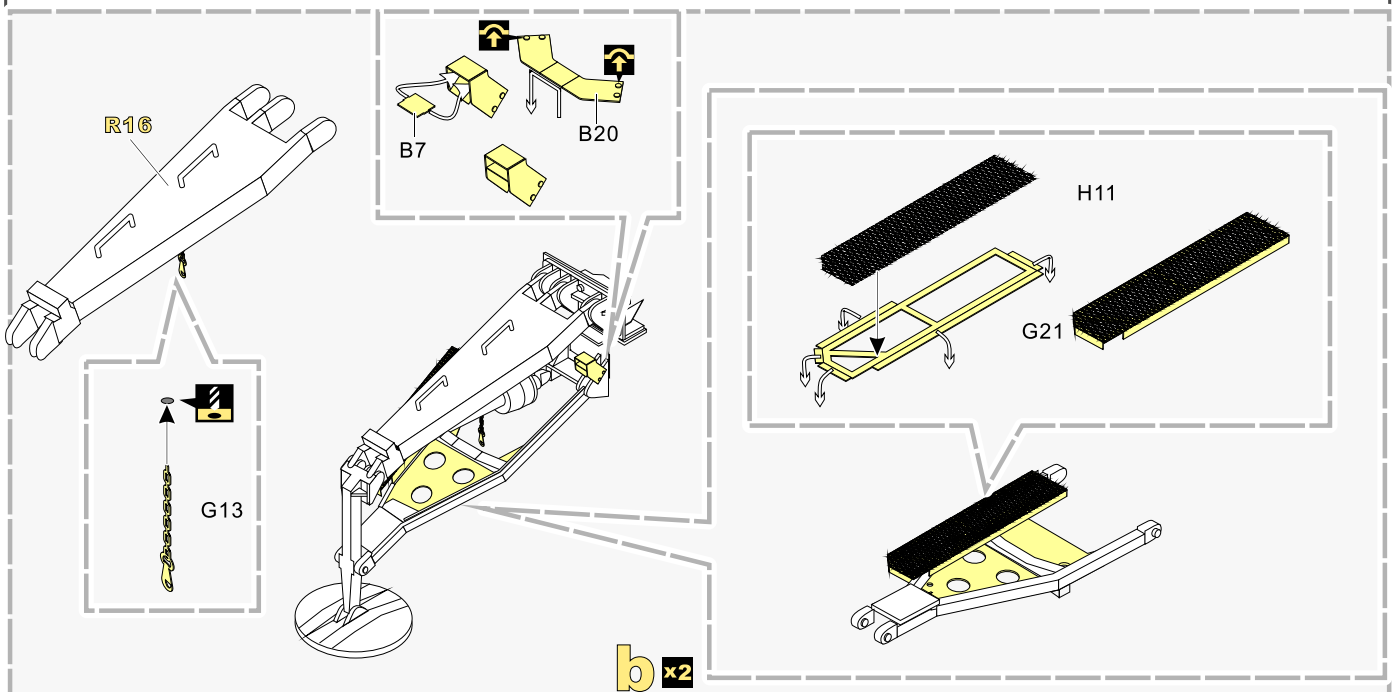

1/35 MILITARY MINIATURE VEHICLE UPGRADE SERIES PE35807

Modern U.S. MIM-104C Patriot 2 SAM System Basic

现代美军MIM-104C爱国者2发射平台基本改造件

[For TRUMPETER 01022]

推荐使用工具 RECOMMENDED TOOLS

- 安装
install
- 折叠
bend
- A1**

改造件零件编号
PE/resin part number
- B12**

原零件编号
kit part number
- C22**

被替换的原零件编号
replaced kit part number
- 另一侧相同制作
repeat on opposite side
- 切除
remove
- 打磨
grind off
- 弧度卷曲
radial bending
- x2**

制作若干组
multiple assembly
- 选择安装
alternative
- 钻孔
drill
- 用胶棒制作
make from plastic rod

用尖端在凹槽处冲压
use penpoint to press on the dent

蚀刻片零件内侧面向上
Put the part upside down

用笔尖在凹槽处刺
Use penpoint to press on the dent

1/35 MILITARY MINIATURE VEHICLE UPGRADE SERIES PE35807

1/35 MILITARY MINIATURE VEHICLE UPGRADE SERIES PE35807