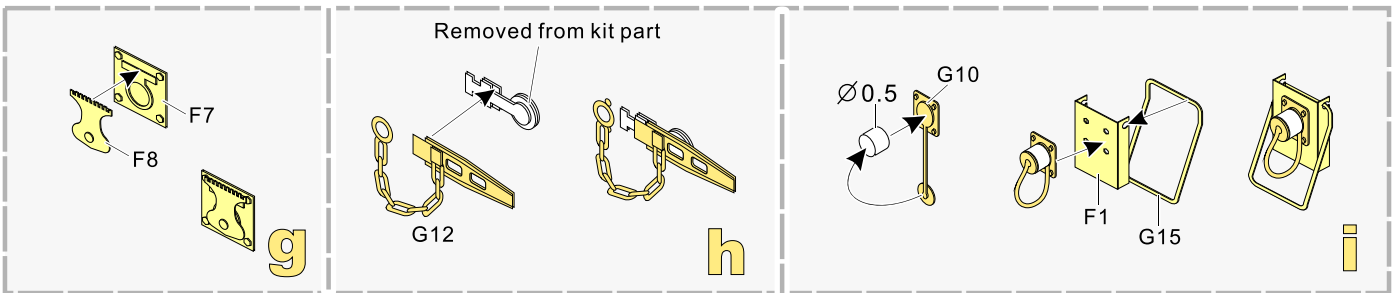

1/35 MILITARY MINIATURE VEHICLE UPGRADE SERIES PE35807