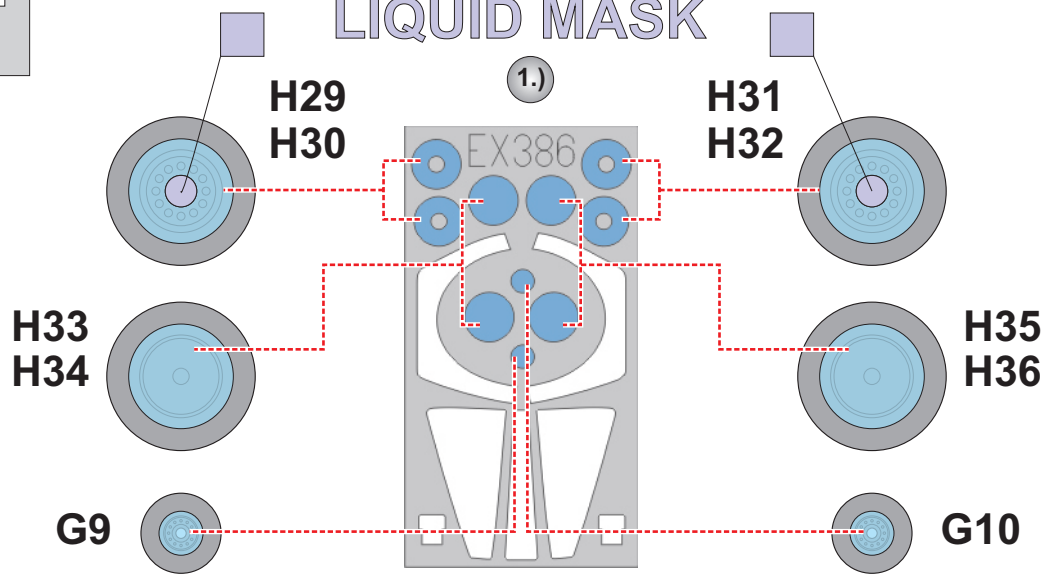

eduard
MASK

EX 386

Jaguar A 1/48

The die-cut mask for accurate canopy frame painting of the
Kitty Hawk scale 1/48 KIT

LIQUID MASK

GP3

GP3

LIQUID MASK