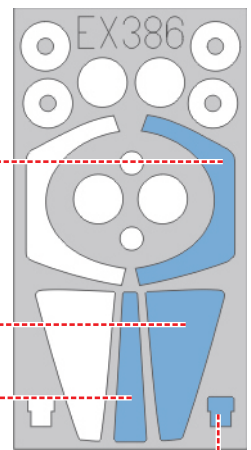

eduard
MASK

EX 386

Jaguar A 1/48

The die-cut mask for accurate canopy frame painting of the
Kitty Hawk scale 1/48 KIT

LIQUID MASK

GP3

GP3

LIQUID MASK