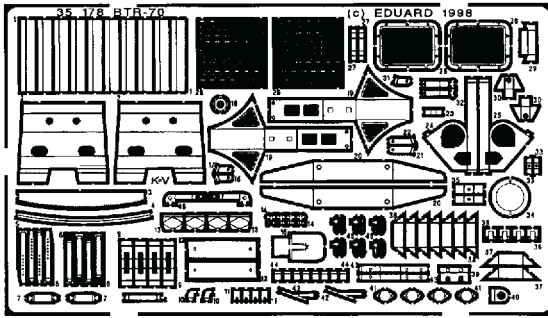

BTR-70

1/35 scale detail set for Dragon kit

35 178

-  OPPOSITE SIDE
-  REMOVE
-  REPLACE
-  GRIND