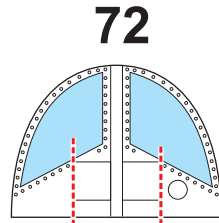

# Rafale M 1/48

The die-cut mask for accurate canopy frame painting of the  
*Revell* scale 1/48 KIT

2x53

2x54

2x42

2x43

1.) 70

2.) 70