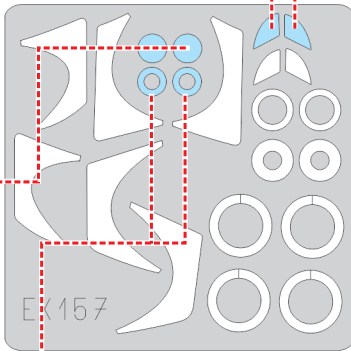

# Rafale M 1/48

The die-cut mask for accurate canopy frame painting of the  
*Revell* scale 1/48 KIT

2x53

2x54

2x42

2x43

1.) 70

2.) 70