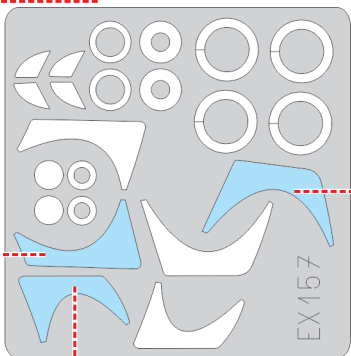

# Rafale M 1/48

The die-cut mask for accurate canopy frame painting of the  
*Revell* scale 1/48 KIT

2x53

2x54

2x42

2x43

1.) 70

2.) 70