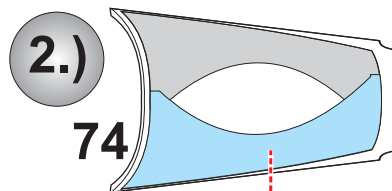

# Rafale M 1/48

The die-cut mask for accurate canopy frame painting of the  
*Revell* scale 1/48 KIT

2x53

2x54

2x42

2x43

1.) 70

2.) 70