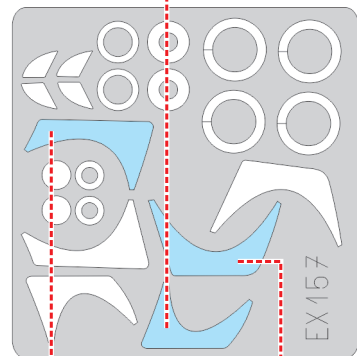

# Rafale M 1/48

The die-cut mask for accurate canopy frame painting of the  
*Revell* scale 1/48 KIT

2x53

2x54

2x42

2x43

1.) 70

2.) 70