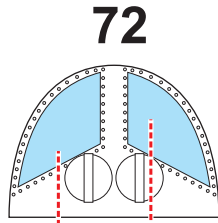

# Rafale M 1/48

The die-cut mask for accurate canopy frame painting of the  
*Revell* scale 1/48 KIT

2x53

2x54

2x42

2x43

1.) 70

2.) 70