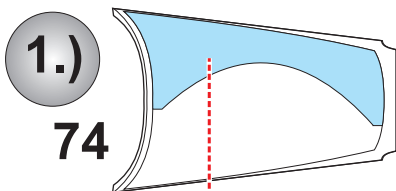

# Rafale M 1/48

The die-cut mask for accurate canopy frame painting of the  
*Revell* scale 1/48 KIT

2x53

2x54

2x42

2x43

1.) 70

2.) 70