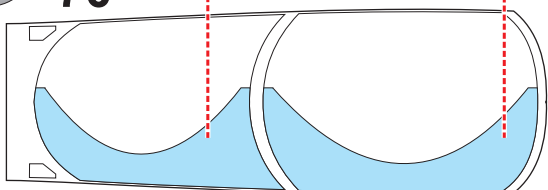

# Rafale M 1/48

The die-cut mask for accurate canopy frame painting of the  
*Revell* scale 1/48 KIT

2x53

2x54

2x42

2x43

1.) 70

2.) 70