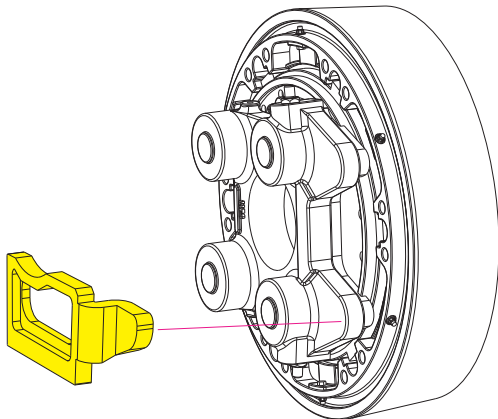

RESIN PARTS
FOR SCALE PLASTIC KITS

BAE HAWK T1, T1A, T2, MK50/60/100

WHEELS SET

INSTRUCTION **RS32-0303**

general issues: info@reskit.com.ua / claim resolution: claims@reskit.com.ua

WWW.RESKIT.COM.UA

[www.fb.com/reskit.official](https://www.facebook.com/reskit.official)