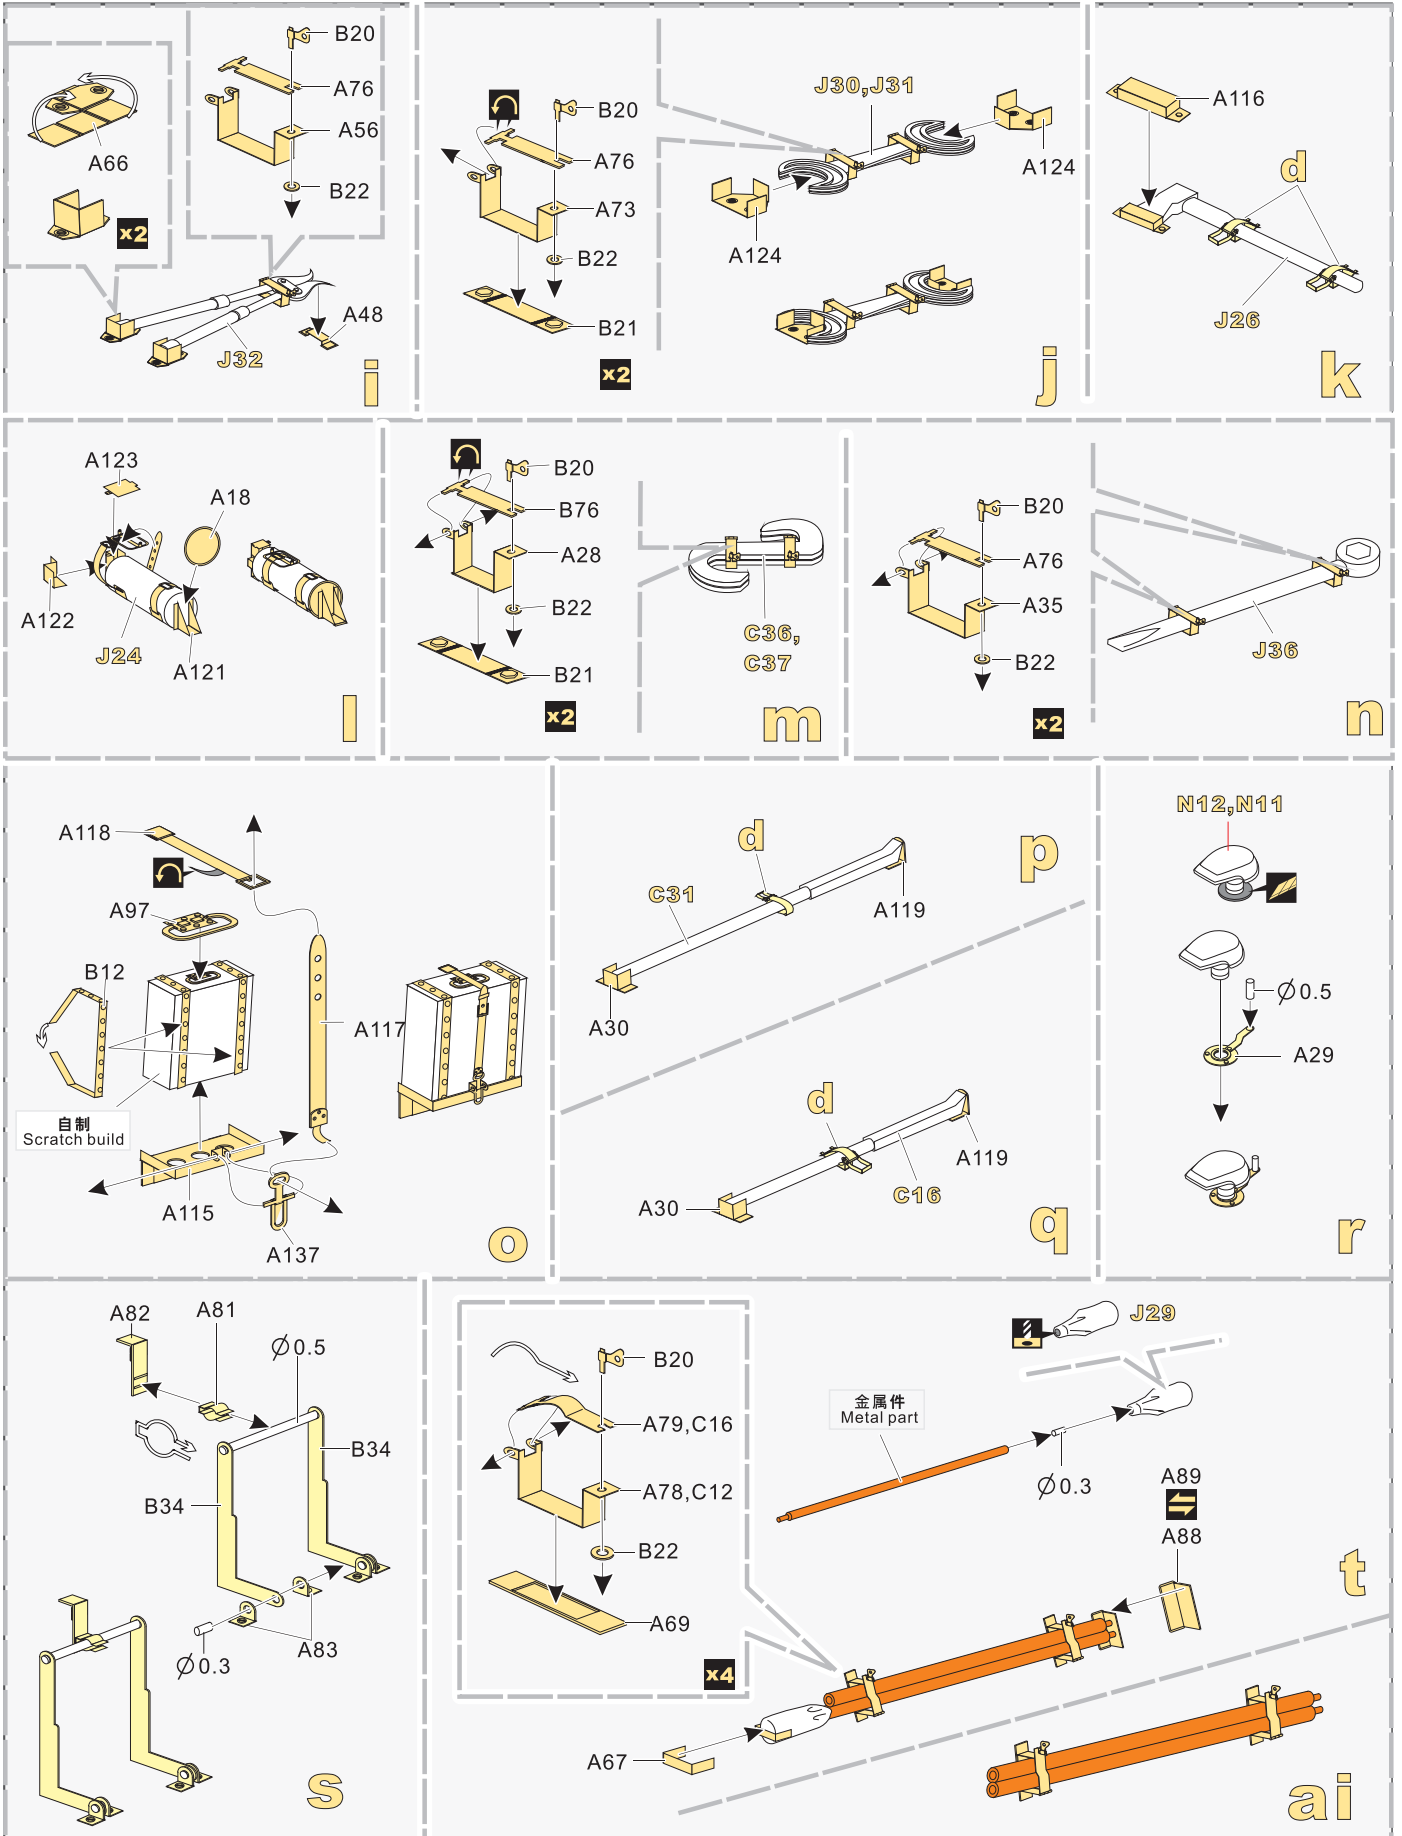

1/35 MILITARY MINIATURE VEHICLE UPGRADE SERIES PE351042