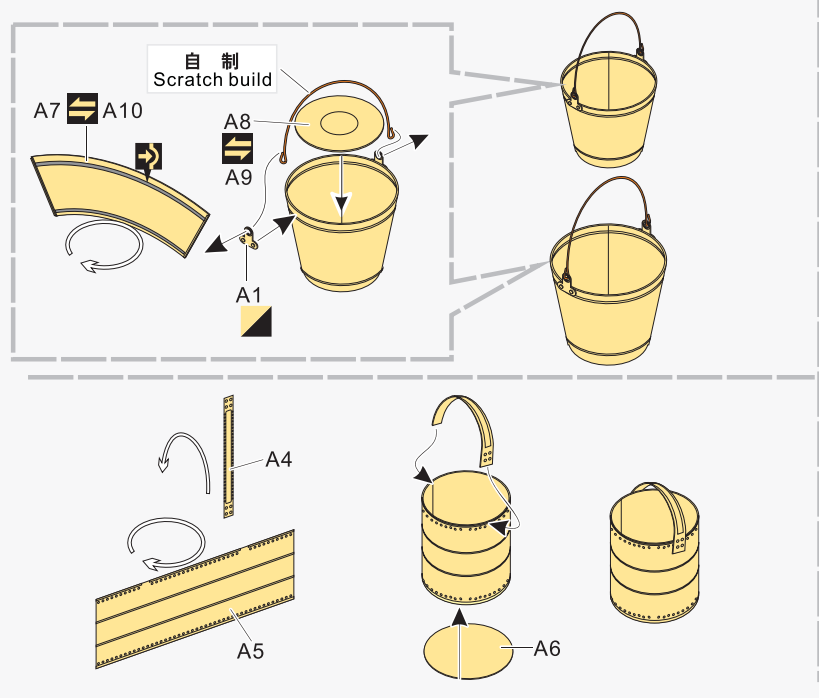

推荐 PE 35994
VOYAGERMODEL PE 35994
Recommended

VOYAGERMODEL® 无微不至 极尽享受

Recommended item

PE 35993	WWII German Pz.Kpfw.IV Ausf.G (LateProduction) Basic
PE 35994	WWII German Pz.Kpfw.IV Ausf.F-H Fenders
PE 351039	WWII German Pz.Kpfw.IV Ausf.F1 "Vorpanzer"
PE 351041	WWII German Pz.Kpfw.IV Ausf.F1 (LateProduction) Basic
PE 351042	WWII German Pz.Kpfw.IV Ausf.F2 Basic
PE 351040	WWII German Pz.Kpfw.IV Ausf.F1 Basic (B ver included Ammo)

ah