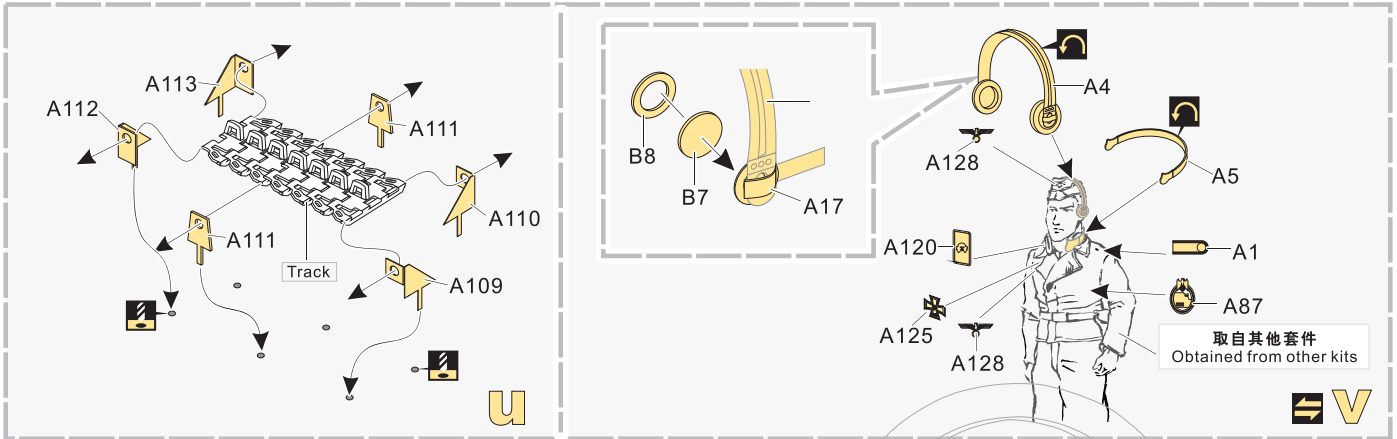

1/35 MILITARY MINIATURE VEHICLE UPGRADE SERIES PE351042