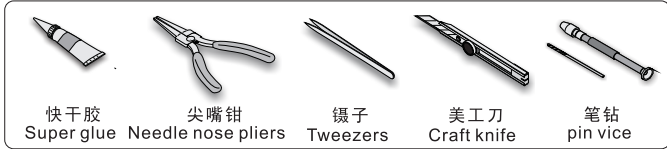

■ 推荐使用工具 RECOMMENDED TOOLS

快干胶 Super glue   尖嘴钳 Needle nose pliers   镊子 Tweezers   美工刀 Craft knife   笔钻 pin vice

↑
安装
install

↙
折叠
bend

A1
改造件零件编号
PE/resin part number

B12
原零件编号
kit part number

C22
被替换的原零件编号
replaced kit part number

◀▶
另一侧相同制作
repeat on opposite side

✂
切除
remove

▒
打磨
grind off

↻
弧度卷曲
radial bending

✖
制作若干组
multiple assembly

⇄
选择安装
alternative

⚪
钻孔
drill

●
用胶棒制作
make from plastic rod

⬇
用尖端在凹槽处冲压
use penpoint to press on the dent

▾
蚀刻片零件内侧面向上
Put the part upside down

✂
用笔尖在凹槽处划
Use penpoint to press on the dent