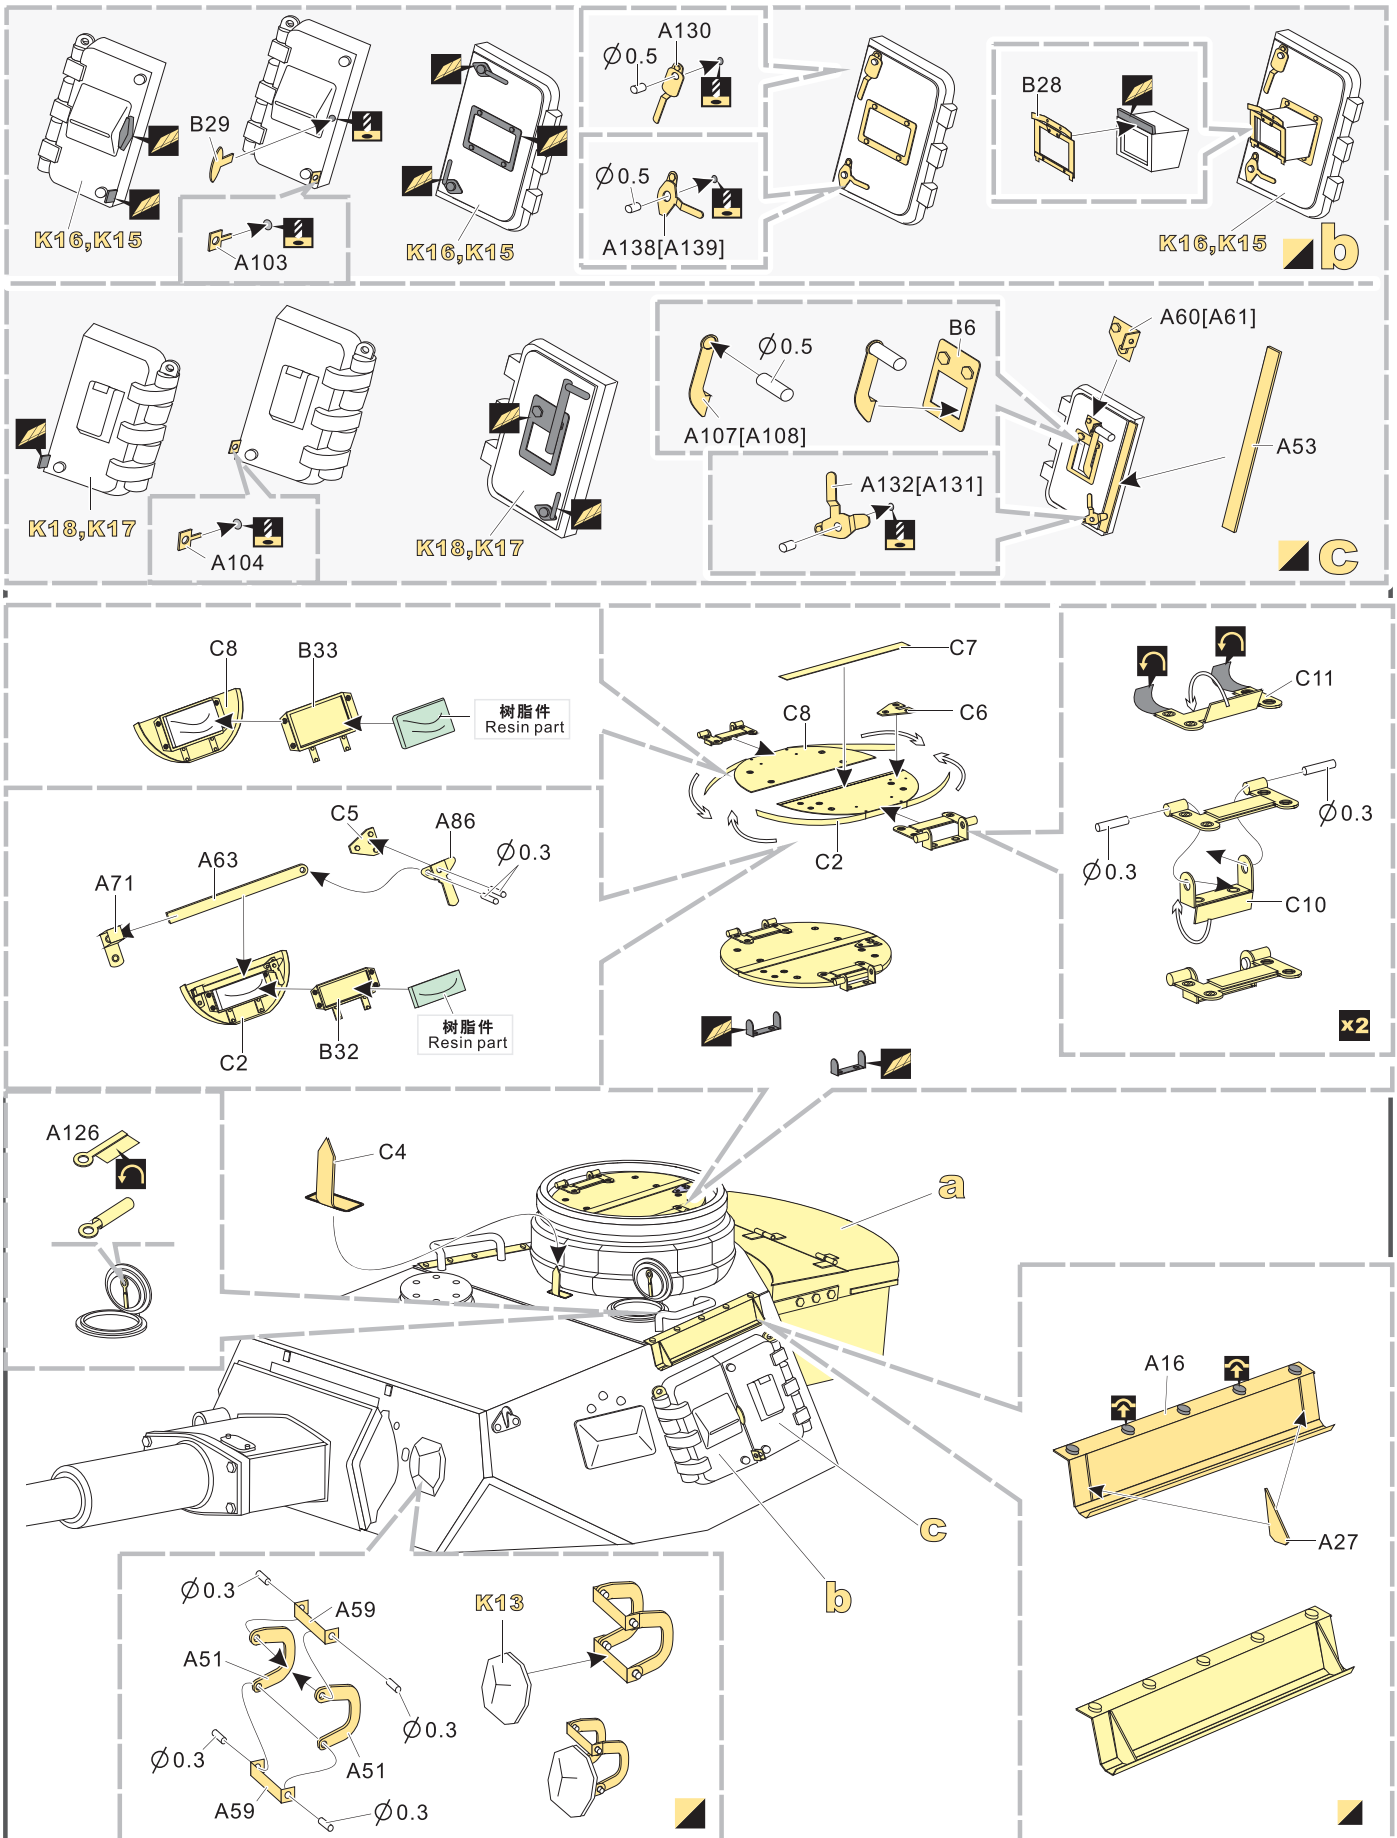

1/35 MILITARY MINIATURE VEHICLE UPGRADE SERIES PE351042