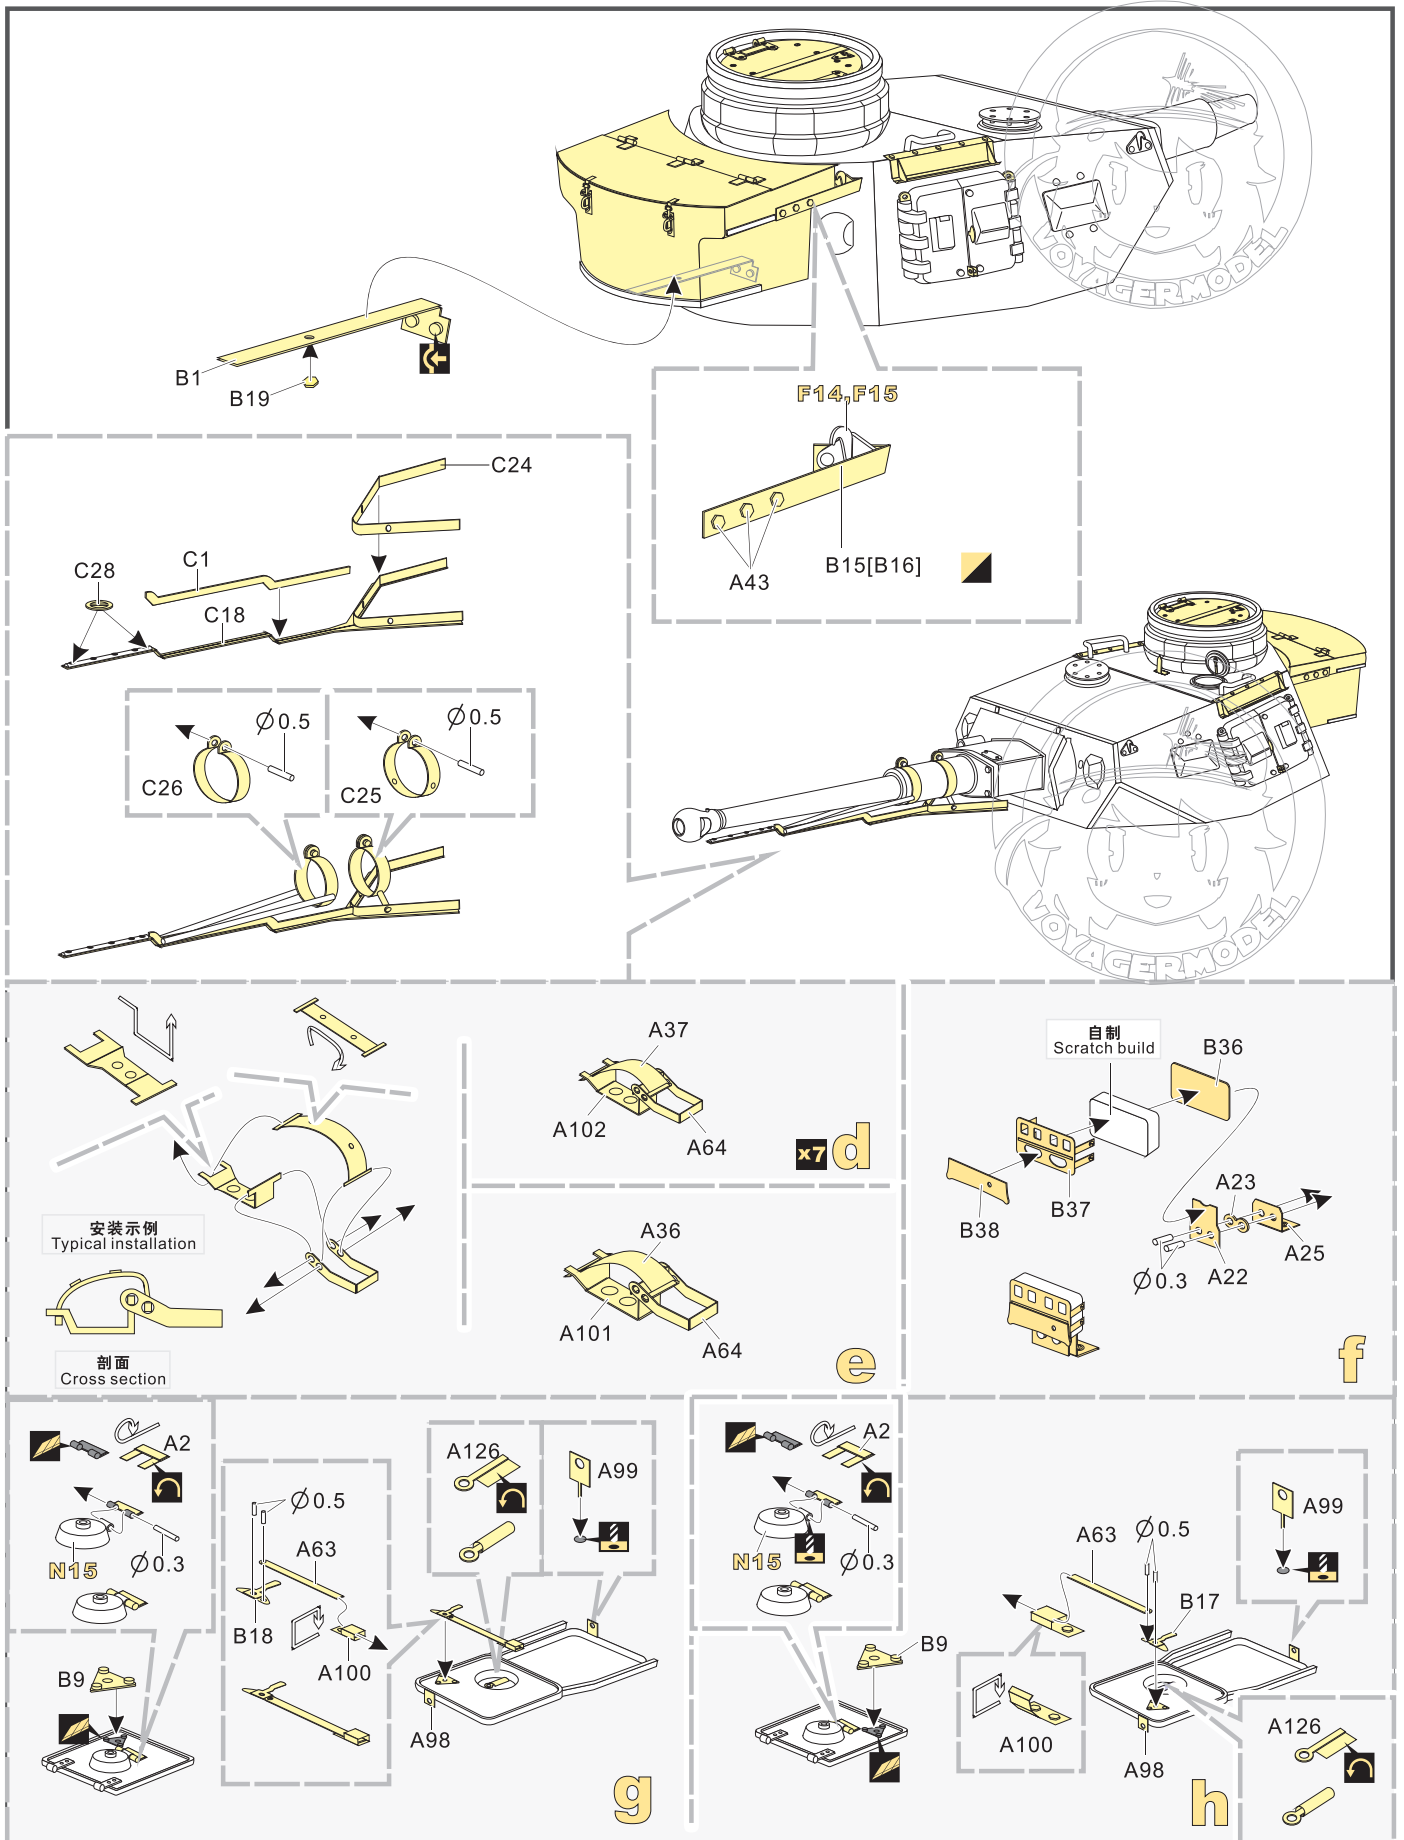

1/35 MILITARY MINIATURE VEHICLE UPGRADE SERIES PE351042