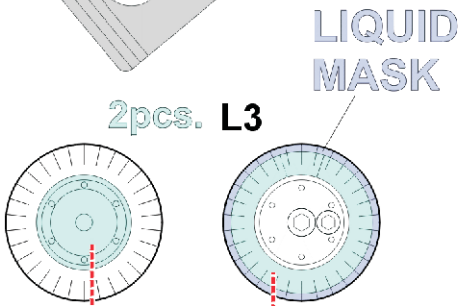

eduard
Express Mask

XF 015

Bf-109G-6

The die-cut mask for accurate canopy frame painting of the
Hasegawa 1/48 KIT

4.) INTERIOR COLOR

5.) CAMOUFLAGE COLOR