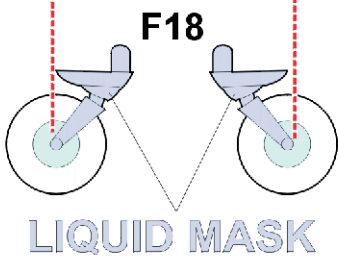

eduard
Express Mask

XF 015

Bf-109G-6

The die-cut mask for accurate canopy frame painting of the
Hasegawa 1/48 KIT

4.) INTERIOR COLOR

5.) CAMOUFLAGE COLOR