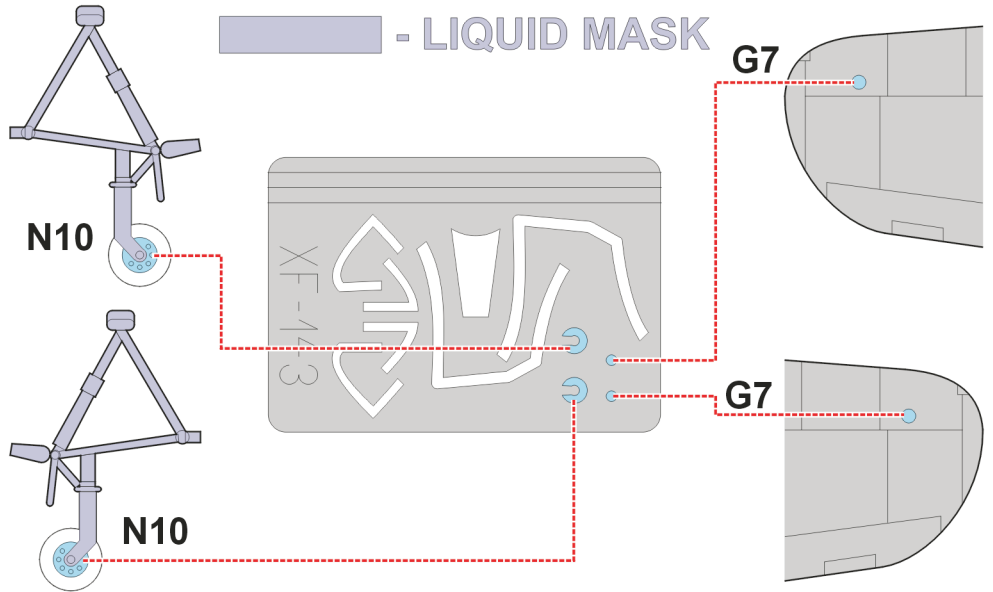

eduard
Express Mask

XF 143

F4U-7 Corsair

The die-cut mask for accurate canopy frame painting of the
Hasegawa 1/48 KIT

- LIQUID MASK

REFERENCES: Aero Detail #25 - Vought F4U Corsair
Detail & Scale #8255 - F4U Corsair
Detail & Scale #8256 - F4U Corsair