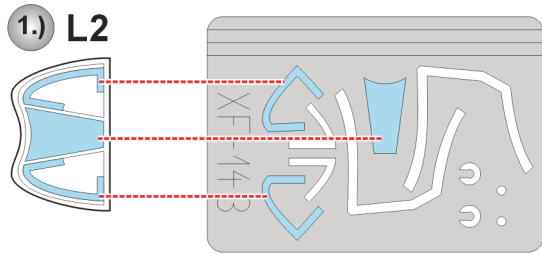

eduard
Express Mask

XF 143

F4U-7 Corsair

The die-cut mask for accurate canopy frame painting of the
Hasegawa 1/48 KIT

- LIQUID MASK

REFERENCES: Aero Detail #25 - Vought F4U Corsair
Detail & Scale #8255 - F4U Corsair
Detail & Scale #8256 - F4U Corsair