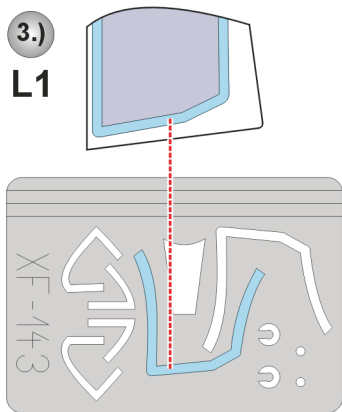

eduard
Express Mask

XF 143

F4U-7 Corsair

The die-cut mask for accurate canopy frame painting of the
Hasegawa 1/48 KIT

- LIQUID MASK

REFERENCES: Aero Detail #25 - Vought F4U Corsair
Detail & Scale #8255 - F4U Corsair
Detail & Scale #8256 - F4U Corsair