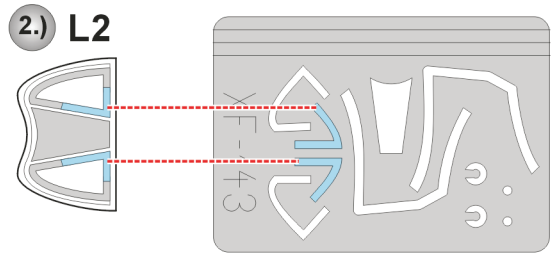

eduard
Express Mask

XF 143

F4U-7 Corsair

The die-cut mask for accurate canopy frame painting of the
Hasegawa 1/48 KIT

- LIQUID MASK

REFERENCES: Aero Detail #25 - Vought F4U Corsair
Detail & Scale #8255 - F4U Corsair
Detail & Scale #8256 - F4U Corsair