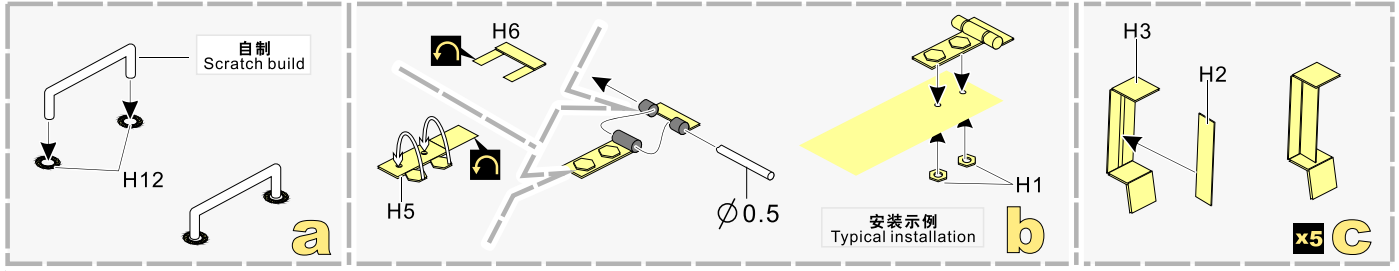

1/35 MILITARY MINIATURE VEHICLE UPGRADE SERIES PEA436

WWII US M10 IIC Achilles Tank Destroyer Turret Amours

二战美军M10 IIC 阿奇里斯 坦克歼击车炮塔顶部装甲改造件

[For TAMIYA 35366 AFV Af35039]

■ 推荐使用工具 RECOMMENDED TOOLS

- ↑
安装
install
- ↩
折叠
bend
- A1
改造件零件编号
PE/resin part number
- B12
原零件编号
kit part number
- ◀▶
另一侧相同制作
repeat on opposite side
- ✂
切除
remove
- ↪
弧度卷曲
radial bending
- x2
制作若干组
multiple assembly
- ⚡
钻孔
drill
- ↔
选择安装
alternative

<http://www.voyagermodel.com/productdetails.asp?itemid=PEA436>

**VOYAGER
MODEL**

更多PEA360样品照片参考请扫一扫
MORE PICTUER OF PEA360
REFERENCE SCAN HERE

VOYAGERMODEL® 沃雅 不置 级 尽 享 受	
Recommended item	
PE 35010	WWII US M10 IIC Achilles tank destroyer Basic
PEA 395	WWII US Army Sherman Culin Rhino
PEA 394	WWII US M10 tank destroyer Track covers & Additional parts
PEA 436	WWII US M10 IIC Achilles Tank Destroyer Turret Amours
VBS 0215	WWII US Vehicle Mounted M2 Browning Machine Gun Patten 2