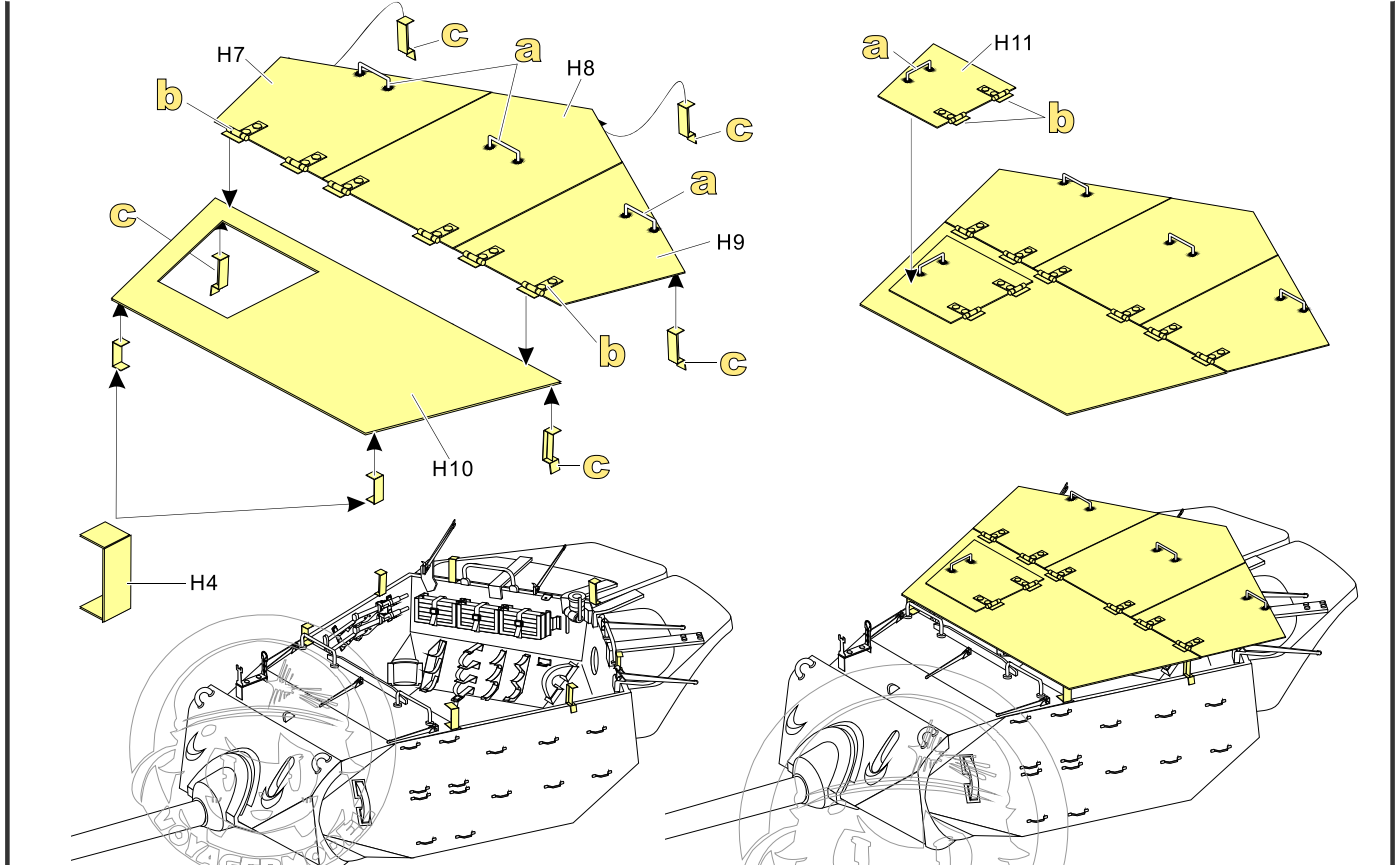

1/35 MILITARY MINIATURE VEHICLE UPGRADE SERIES PEA436

WWII US M10 IIC Achilles Tank Destroyer Turret Amours

二战美军M10 IIC 阿奇里斯 坦克歼击车炮塔顶部装甲改造件

[For TAMIYA 35366 AFV Af35039]

■ 推荐使用工具 RECOMMENDED TOOLS

- ↑
安装
install
- ↩
折叠
bend
- A1
改造件零件编号
PE/resin part number
- B12
原零件编号
kit part number
- ◀▶
另一侧相同制作
repeat on opposite side
- ✂
切除
remove
- ↪
弧度卷曲
radial bending
- x2
制作若干组
multiple assembly
- ⚡
钻孔
drill
- ↔
选择安装
alternative

<http://www.voyagermodel.com/productdetails.asp?itemid=PEA436>

**VOYAGER
MODEL**

更多PEA360样品照片参考请扫一扫
MORE PICTUER OF PEA360
REFERENCE SCAN HERE

VOYAGERMODEL® 沃雅 不置 级 尽 享 受	
Recommended item	
PE 35010	WWII US M10 IIC Achilles tank destroyer Basic
PEA 395	WWII US Army Sherman Culin Rhino
PEA 394	WWII US M10 tank destroyer Track covers & Additional parts
PEA 436	WWII US M10 IIC Achilles Tank Destroyer Turret Amours
VBS 0215	WWII US Vehicle Mounted M2 Browning Machine Gun Patten 2