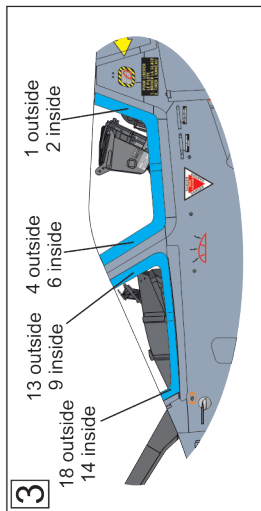

1/32 Dassault Mirage 2000 stencils

Light Chost Grey
FS 36375

Medium Grey
FS 35237

Intermediate Blue
FS 35164

www.uprise-decal.ru

UR32122 Mirage 2000 stencils

Masks for 1:32 Mirage 2000 Kitty Hawk

URM324 Mirage 2000