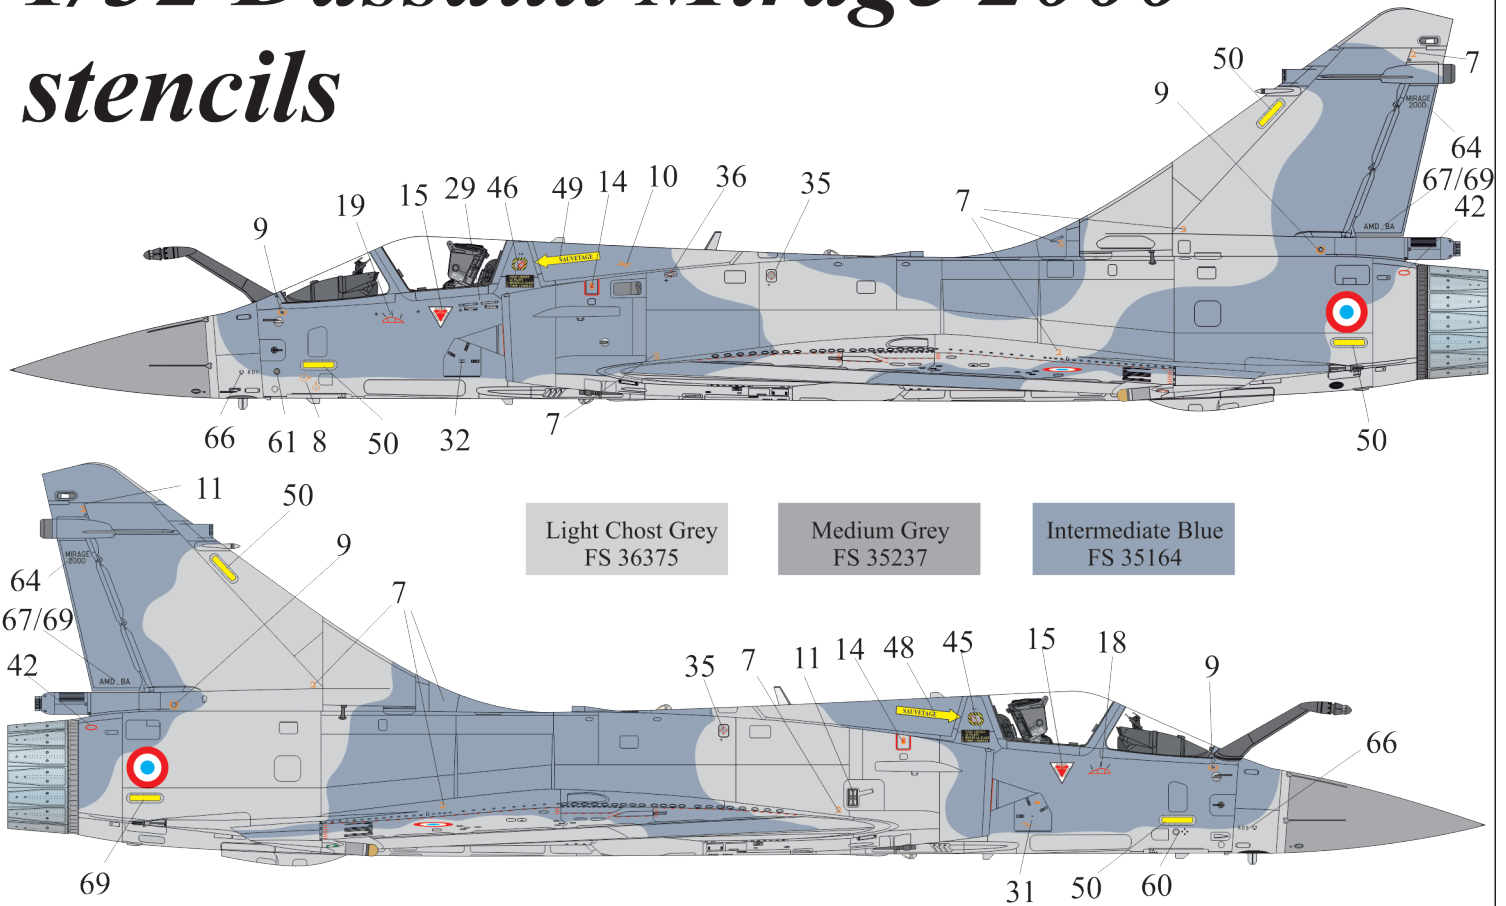

1/32 Dassault Mirage 2000 stencils

Light Chost Grey
FS 36375

Medium Grey
FS 35237

Intermediate Blue
FS 35164

www.uprise-decal.ru

UR32122 Mirage 2000 stencils

Masks for 1:32 Mirage 2000 Kitty Hawk

URM324 Mirage 2000

www.uprise-decal.ru

Masks for 1:32 Mirage 2000D Kitty Hawk

URM325 Mirage 2000D

www.uprise-decal.ru