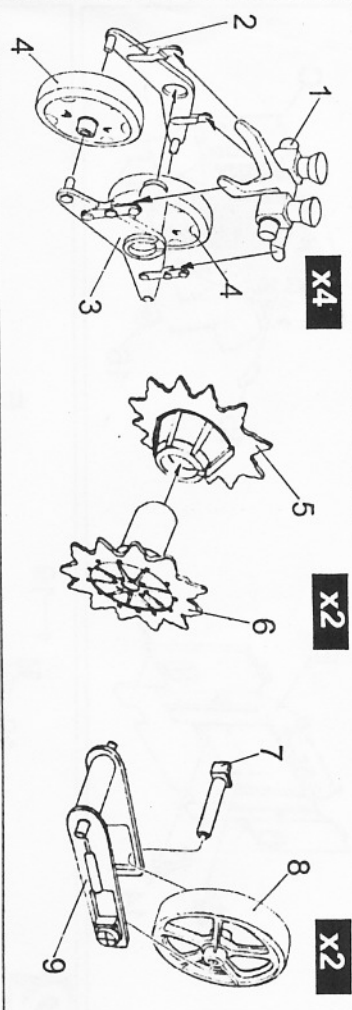

HIGH SPEED, 13-TON,

Track
T36E6 左右履帶各66塊
: 132(66 / TRACK)

2

3