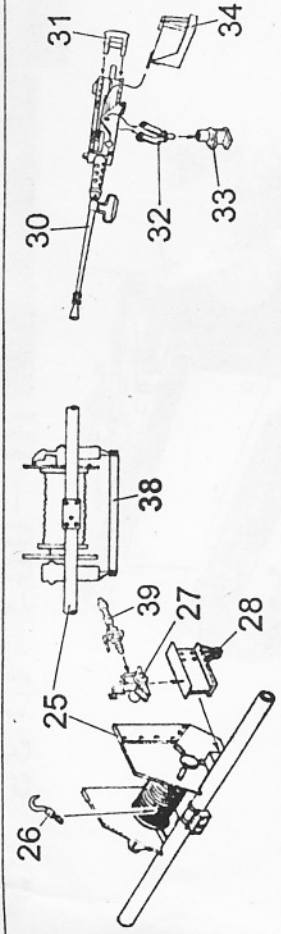

HIGH SPEED, 13-TON,

Track
T36E6 左右履帶各66塊
: 132(66 / TRACK)

2

3