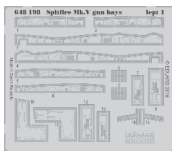

# 648 198 Spitfire Mk.V gun bays

for Airfix kit - pro stavebnici Airfix

1/48 scale