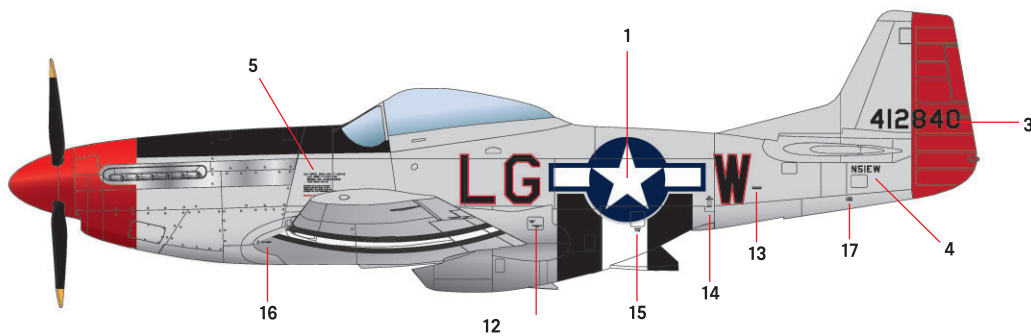

1/48
JD-48005

P-51D Mustang Decal set Movie Collection No.12

※ For basic marking, use the decal from the base kit.

■ Silver ■ Red ■ Black ■ Yellow

Total 1 water slide decal,
1 P.E. plate, 1 canopy mask
and 1 resin figure

For 1/48 P-51D kit

Color etching by Tetra Model Works

Made in Korea Rep.of

Included resin figure

Use this image to
make gaps between
decals and stripe
painting.

Download
the manual