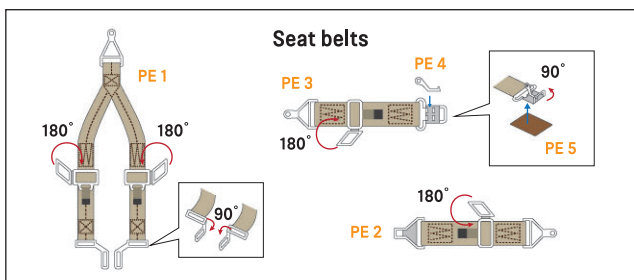

1/48
JD-48005

P-51D Mustang Decal set Movie Collection No.12

※ For basic marking, use the decal from the base kit.

■ Silver ■ Red ■ Black ■ Yellow

Total 1 water slide decal,
1 P.E. plate, 1 canopy mask
and 1 resin figure

For 1/48 P-51D kit

Color etching by Tetra Model Works

Made in Korea Rep.of

Included resin figure

Use this image to
make gaps between
decals and stripe
painting.

Download
the manual