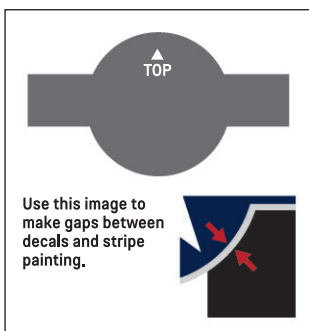

1/48
JD-48005

P-51D Mustang Decal set Movie Collection No.12

※ For basic marking, use the decal from the base kit.

■ Silver ■ Red ■ Black ■ Yellow

Total 1 water slide decal,
1 P.E. plate, 1 canopy mask
and 1 resin figure

For 1/48 P-51D kit

Color etching by Tetra Model Works

Made in Korea Rep.of

Included resin figure

Use this image to
make gaps between
decals and stripe
painting.

Download
the manual