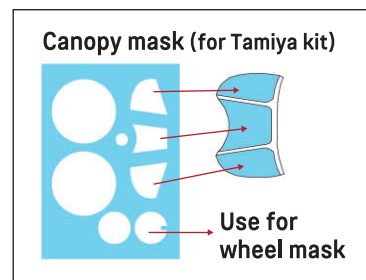

1/48
JD-48005

P-51D Mustang Decal set Movie Collection No.12

※ For basic marking, use the decal from the base kit.

■ Silver ■ Red ■ Black ■ Yellow

Total 1 water slide decal,
1 P.E. plate, 1 canopy mask
and 1 resin figure

For 1/48 P-51D kit

Color etching by Tetra Model Works

Made in Korea Rep.of

Included resin figure

Use this image to
make gaps between
decals and stripe
painting.

Download
the manual