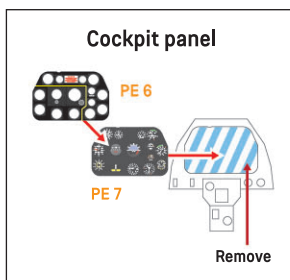

For 1/48 P-51D kit

Color etching by Tetra Model Works

Made in Korea Rep.of

Included resin figure

Use this image to
make gaps between
decals and stripe
painting.

Download
the manual