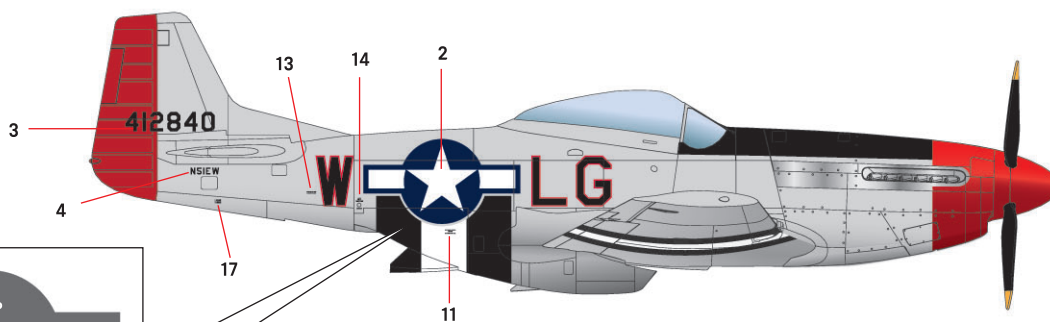

1/48
JD-48005

P-51D Mustang Decal set Movie Collection No.12

※ For basic marking, use the decal from the base kit.

■ Silver ■ Red ■ Black ■ Yellow

Total 1 water slide decal,
1 P.E. plate, 1 canopy mask
and 1 resin figure

For 1/48 P-51D kit

Color etching by Tetra Model Works

Made in Korea Rep.of

Included resin figure

Use this image to
make gaps between
decals and stripe
painting.

Download
the manual