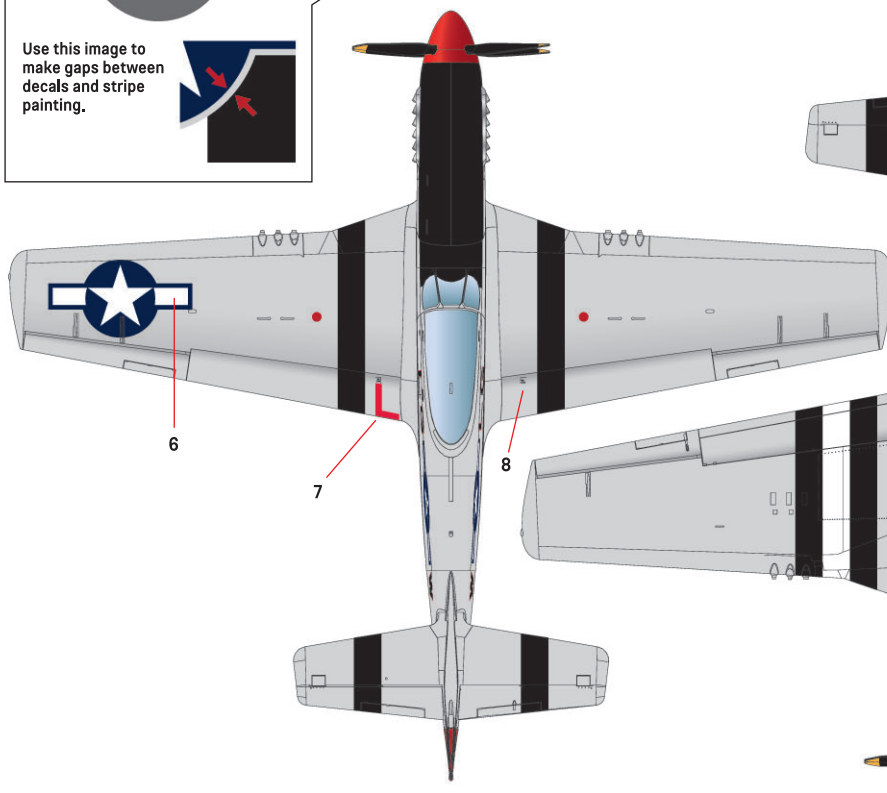

1/48
JD-48005

P-51D Mustang Decal set Movie Collection No.12

※ For basic marking, use the decal from the base kit.

■ Silver ■ Red ■ Black ■ Yellow

Total 1 water slide decal,
1 P.E. plate, 1 canopy mask
and 1 resin figure

For 1/48 P-51D kit

Color etching by Tetra Model Works

Made in Korea Rep.of

Included resin figure

Use this image to
make gaps between
decals and stripe
painting.

Download
the manual