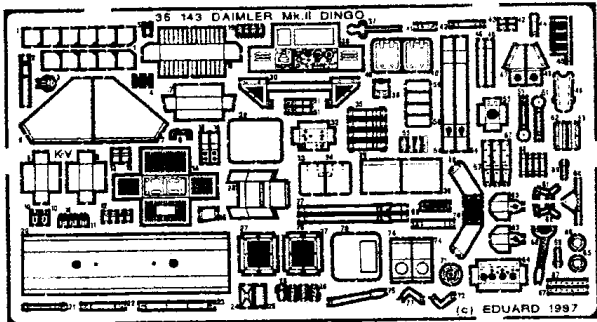

# Daimler Mk.II Dingo

1/35 scale detail set for Tamiya kit

- OPPOSITE SIDE
- REMOVE
- REPLACE