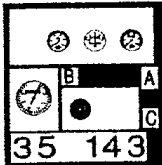

# Daimler Mk.II Dingo

1/35 scale detail set for Tamiya kit

- OPPOSITE SIDE
- REMOVE
- REPLACE