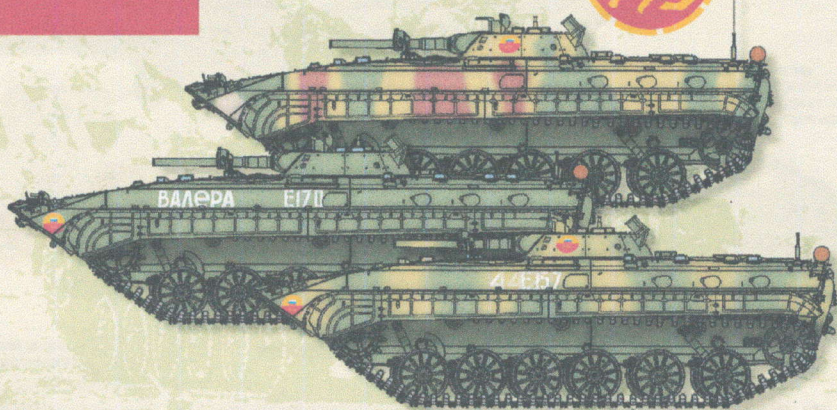

101st Battalion (MVD) BMP-1Ps in Chechen War D356190

Thanks to Piotr Wypiór for his leads and Andriy Yukhymchuk for the Cyrillic slogan help on this set.

Apply to both sides.

ВАЛЕРА

E170

Apply to both sides.

On the opposite side.

Guide to tactical numbers on the decal sheet.

Right side of vehicle | Left side of vehicle | Rear of vehicle.

E103	E103	E103
E147	E147	E147
E157	E157	E157
E159	E159	E159
E170	E170	E170