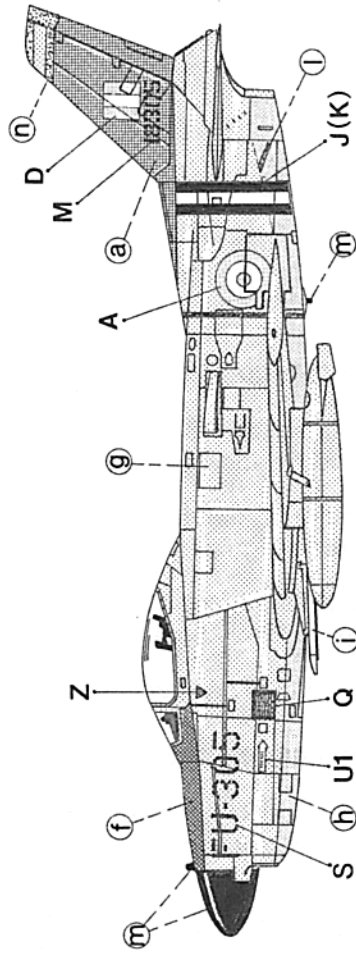

2 F-86 D-36 Sabre, 343rd Sqn, Royal Hellenic Air Force; Elefsina A.B., 1963.