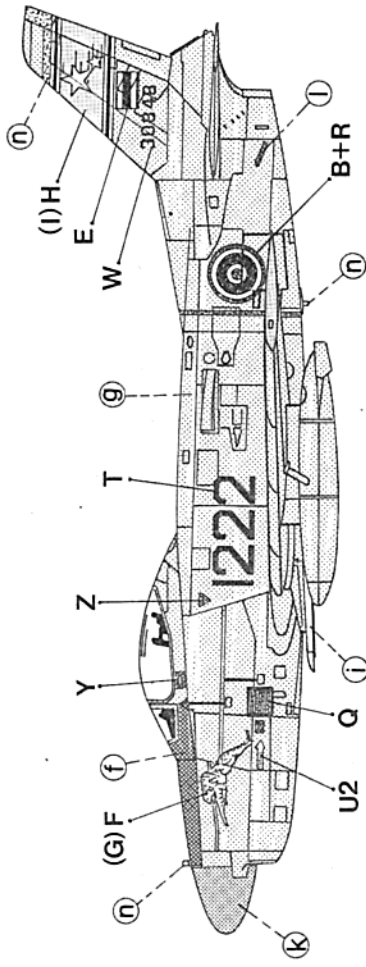

4 F-86 L-60 Sabre, 12th Sqn, Royal Thai Air Force; Don Muang A.B., 1969.