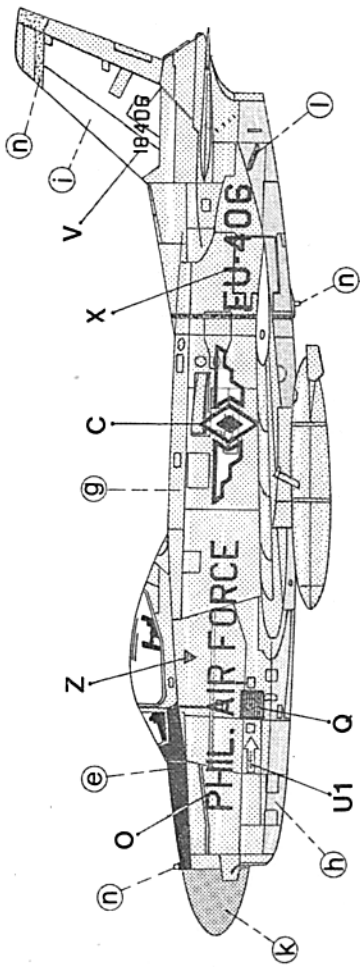

3 F-86 D-36 Sabre, 8th FIS, 5th Fighter Wing, Philippine Air Force; Basa A.B., 1965