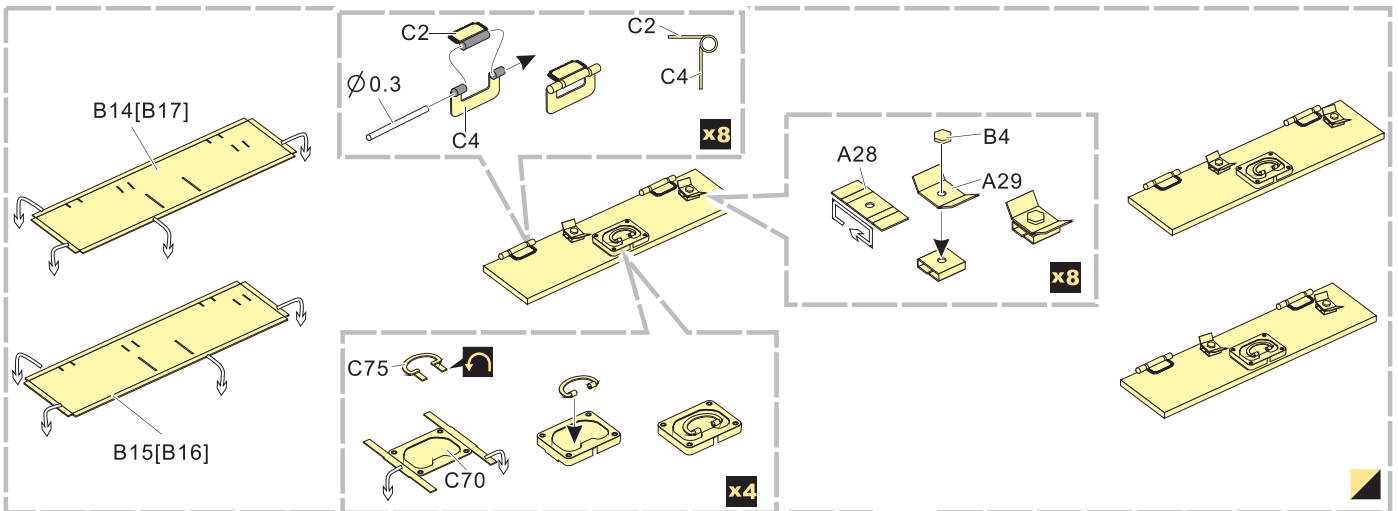

改造件零件编号
PE/resin part number
- B12**

原零件编号
kit part number
- C22**

被替换的原零件编号
replaced kit part number
- 另一侧相同制作
repeat on opposite side
- 切除
remove
- 打磨
grind off
- 弧度卷曲
radial bending
- x2**

制作若干组
multiple assembly
- 选择安装
alternative
- 钻孔
drill
- 用胶棒制作
make from plastic rod

用尖端在凹槽处冲压
use penpoint to press on the dent

蚀刻片零件内朝面向上
Put the part upside down
用笔尖在凹槽处刺
Use penpoint to press on the dent

1/35 MILITARY MINIATURE VEHICLE UPGRADE SERIES PE35879

1/35 MILITARY MINIATURE VEHICLE UPGRADE SERIES PE35879