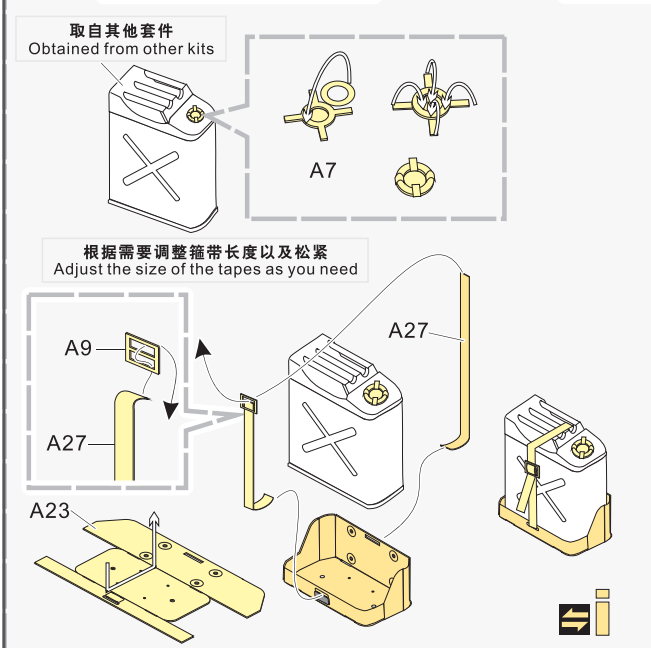

1/35 MILITARY MINIATURE VEHICLE UPGRADE SERIES PE35879

WWII US M40 SPG Basic (Antenna base include)

二战美军M40 自行榴弹炮改造基本件(含金属天线基座)

[For AFV CLUB Af35031]

■ 推荐使用工具 RECOMMENDED TOOLS

- 安装
install
- 折叠
bend
- A1**

改造件零件编号
PE/resin part number
- B12**

原零件编号
kit part number
- C22**

被替换的原零件编号
replaced kit part number
- 另一侧相同制作
repeat on opposite side
- 切除
remove
- 打磨
grind off
- 弧度卷曲
radial bending
- x2**

制作若干组
multiple assembly
- 选择安装
alternative
- 钻孔
drill
- 用胶棒制作
make from plastic rod

用尖端在凹槽处冲压
use penpoint to press on the dent

蚀刻片零件内朝面向上
Put the part upside down
用笔尖在凹槽处刺
Use penpoint to press on the dent

1/35 MILITARY MINIATURE VEHICLE UPGRADE SERIES PE35879

1/35 MILITARY MINIATURE VEHICLE UPGRADE SERIES PE35879