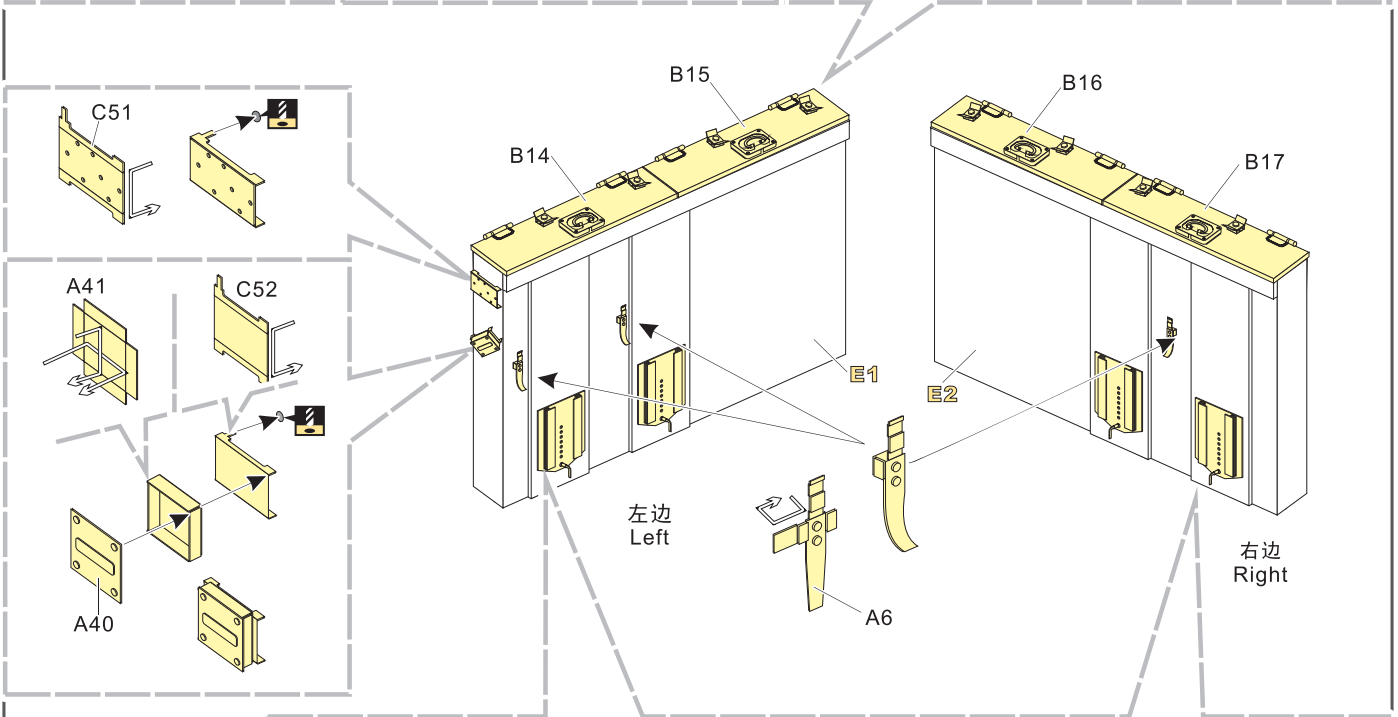

改造件零件编号
PE/resin part number
- B12**

原零件编号
kit part number
- C22**

被替换的原零件编号
replaced kit part number
- 另一侧相同制作
repeat on opposite side
- 切除
remove
- 打磨
grind off
- 弧度卷曲
radial bending
- x2**

制作若干组
multiple assembly
- 选择安装
alternative
- 钻孔
drill
- 用胶棒制作
make from plastic rod

用尖端在凹槽处冲压
use penpoint to press on the dent

蚀刻片零件内朝面向上
Put the part upside down
用笔尖在凹槽处刺
Use penpoint to press on the dent

1/35 MILITARY MINIATURE VEHICLE UPGRADE SERIES PE35879

1/35 MILITARY MINIATURE VEHICLE UPGRADE SERIES PE35879