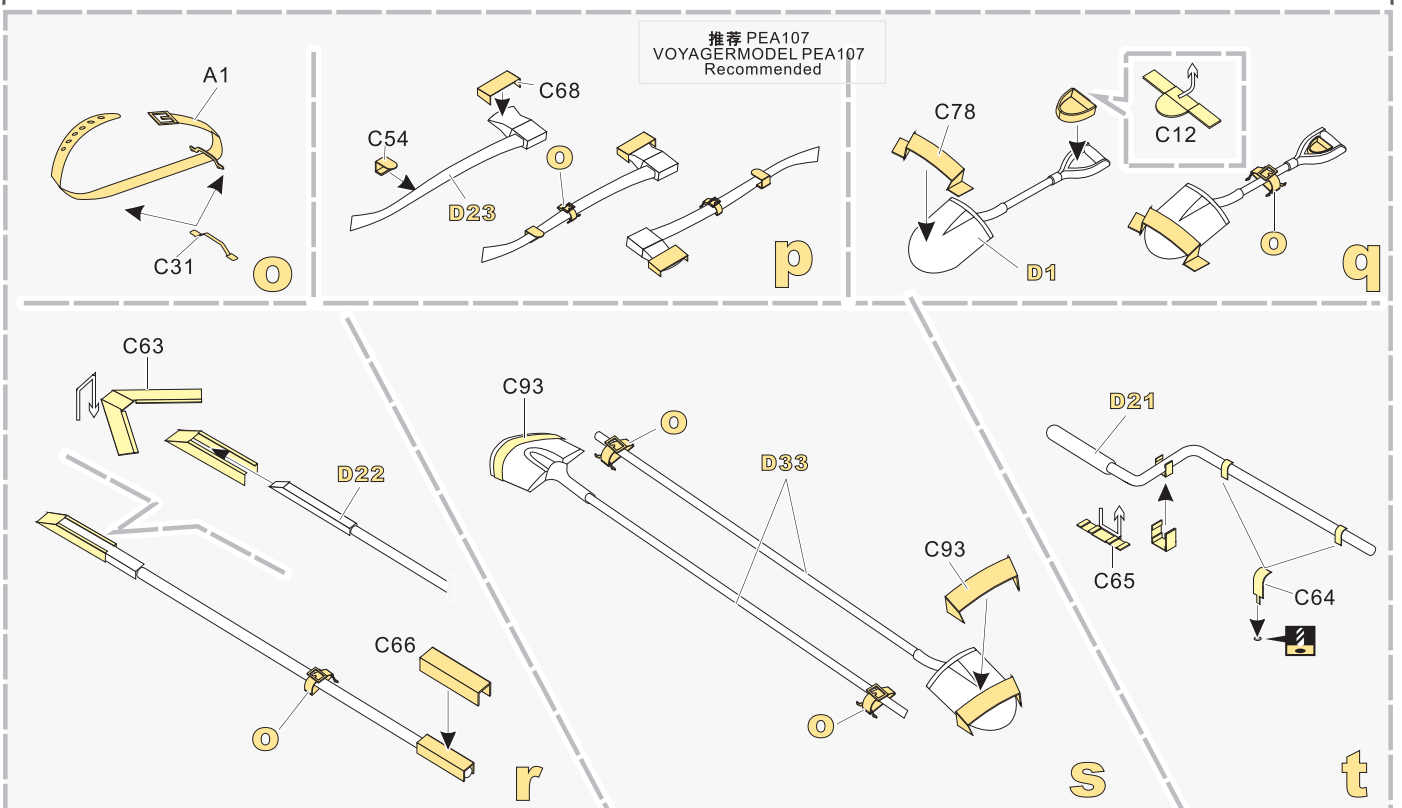

1/35 MILITARY MINIATURE VEHICLE UPGRADE SERIES PE35879