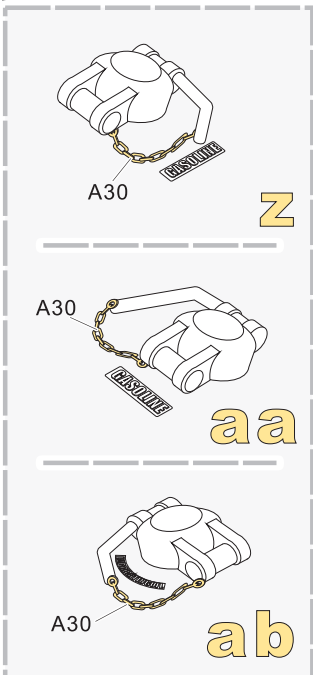

改造件零件编号
PE/resin part number
- B12**

原零件编号
kit part number
- C22**

被替换的原零件编号
replaced kit part number
- 另一侧相同制作
repeat on opposite side
- 切除
remove
- 打磨
grind off
- 弧度卷曲
radial bending
- x2**

制作若干组
multiple assembly
- 选择安装
alternative
- 钻孔
drill
- 用胶棒制作
make from plastic rod

用尖端在凹槽处冲压
use penpoint to press on the dent

蚀刻片零件内朝面向上
Put the part upside down
用笔尖在凹槽处刺
Use penpoint to press on the dent

1/35 MILITARY MINIATURE VEHICLE UPGRADE SERIES PE35879

1/35 MILITARY MINIATURE VEHICLE UPGRADE SERIES PE35879

1/35 MILITARY MINIATURE VEHICLE UPGRADE SERIES PE35879

1/35 MILITARY MINIATURE VEHICLE UPGRADE SERIES PE35879

1/35 MILITARY MINIATURE VEHICLE UPGRADE SERIES PE35879

1/35 MILITARY MINIATURE VEHICLE UPGRADE SERIES PE35879