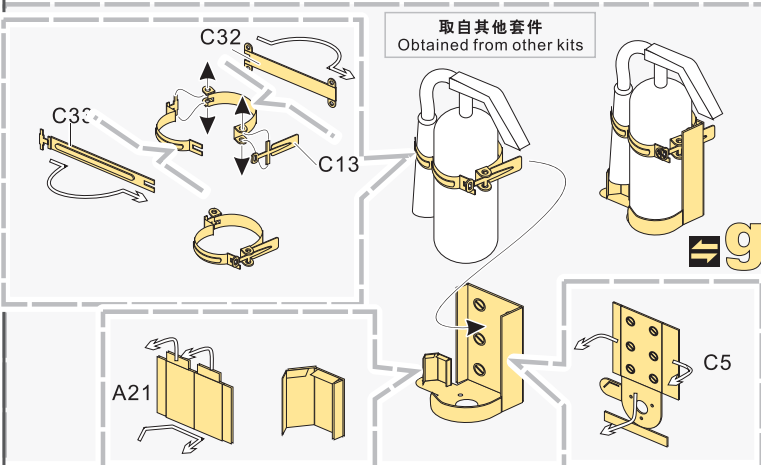

改造件零件编号
PE/resin part number
- B12**

原零件编号
kit part number
- C22**

被替换的原零件编号
replaced kit part number
- 另一侧相同制作
repeat on opposite side
- 切除
remove
- 打磨
grind off
- 弧度卷曲
radial bending
- x2**

制作若干组
multiple assembly
- 选择安装
alternative
- 钻孔
drill
- 用胶棒制作
make from plastic rod

用尖端在凹槽处冲压
use penpoint to press on the dent

蚀刻片零件内朝面向上
Put the part upside down
用笔尖在凹槽处刺
Use penpoint to press on the dent

1/35 MILITARY MINIATURE VEHICLE UPGRADE SERIES PE35879

1/35 MILITARY MINIATURE VEHICLE UPGRADE SERIES PE35879