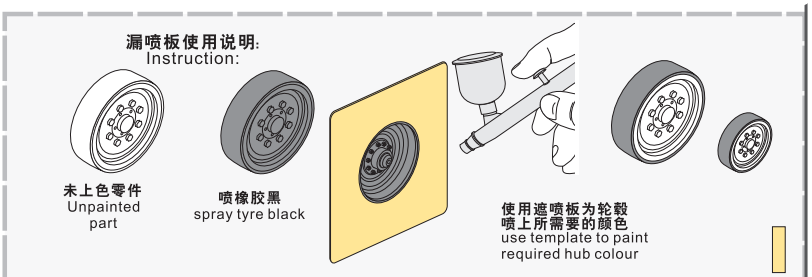

用尖端在凹槽处冲压
use penpoint to press on the dent

蚀刻片零件内朝面向上
Put the part upside down
用笔尖在凹槽处刺
Use penpoint to press on the dent

1/35 MILITARY MINIATURE VEHICLE UPGRADE SERIES PE35879

1/35 MILITARY MINIATURE VEHICLE UPGRADE SERIES PE35879