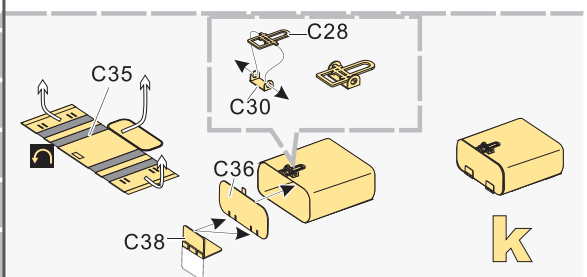

改造件零件编号
PE/resin part number
- B12**

原零件编号
kit part number
- C22**

被替换的原零件编号
replaced kit part number
- 另一侧相同制作
repeat on opposite side
- 切除
remove
- 打磨
grind off
- 弧度卷曲
radial bending
- x2**

制作若干组
multiple assembly
- 选择安装
alternative
- 钻孔
drill
- 用胶棒制作
make from plastic rod

用尖端在凹槽处冲压
use penpoint to press on the dent

蚀刻片零件内朝面向上
Put the part upside down
用笔尖在凹槽处刺
Use penpoint to press on the dent

1/35 MILITARY MINIATURE VEHICLE UPGRADE SERIES PE35879

1/35 MILITARY MINIATURE VEHICLE UPGRADE SERIES PE35879