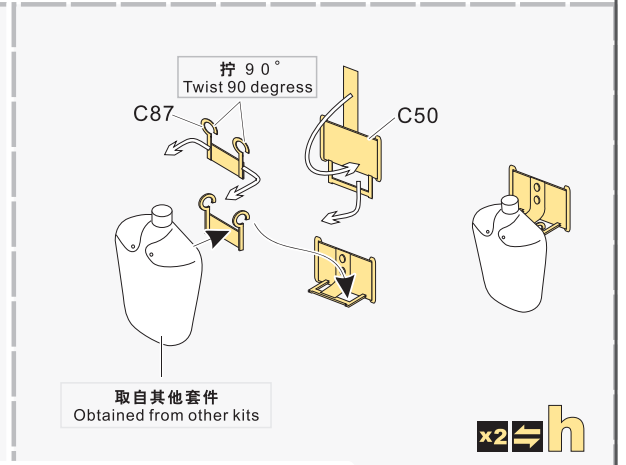

改造件零件编号
PE/resin part number
- B12**

原零件编号
kit part number
- C22**

被替换的原零件编号
replaced kit part number
- 另一侧相同制作
repeat on opposite side
- 切除
remove
- 打磨
grind off
- 弧度卷曲
radial bending
- x2**

制作若干组
multiple assembly
- 选择安装
alternative
- 钻孔
drill
- 用胶棒制作
make from plastic rod

用尖端在凹槽处冲压
use penpoint to press on the dent

蚀刻片零件内朝面向上
Put the part upside down
用笔尖在凹槽处刺
Use penpoint to press on the dent

1/35 MILITARY MINIATURE VEHICLE UPGRADE SERIES PE35879

1/35 MILITARY MINIATURE VEHICLE UPGRADE SERIES PE35879