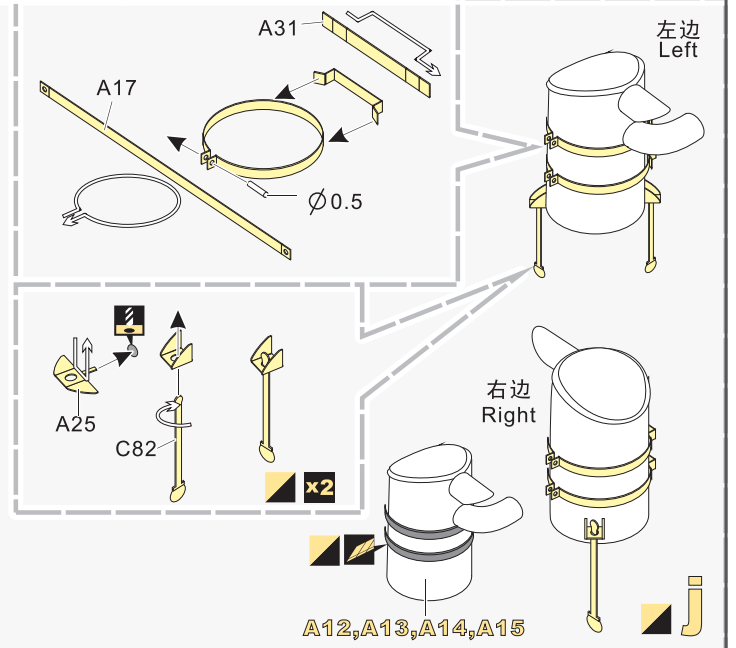

1/35 MILITARY MINIATURE VEHICLE UPGRADE SERIES PE35879

WWII US M40 SPG Basic (Antenna base include)

二战美军M40 自行榴弹炮改造基本件(含金属天线基座)

[For AFV CLUB Af35031]

■ 推荐使用工具 RECOMMENDED TOOLS

- 安装
install
- 折叠
bend
- A1**

改造件零件编号
PE/resin part number
- B12**

原零件编号
kit part number
- C22**

被替换的原零件编号
replaced kit part number
- 另一侧相同制作
repeat on opposite side
- 切除
remove
- 打磨
grind off
- 弧度卷曲
radial bending
- x2**

制作若干组
multiple assembly
- 选择安装
alternative
- 钻孔
drill
- 用胶棒制作
make from plastic rod

用尖端在凹槽处冲压
use penpoint to press on the dent

蚀刻片零件内朝面向上
Put the part upside down
用笔尖在凹槽处刺
Use penpoint to press on the dent

1/35 MILITARY MINIATURE VEHICLE UPGRADE SERIES PE35879

1/35 MILITARY MINIATURE VEHICLE UPGRADE SERIES PE35879