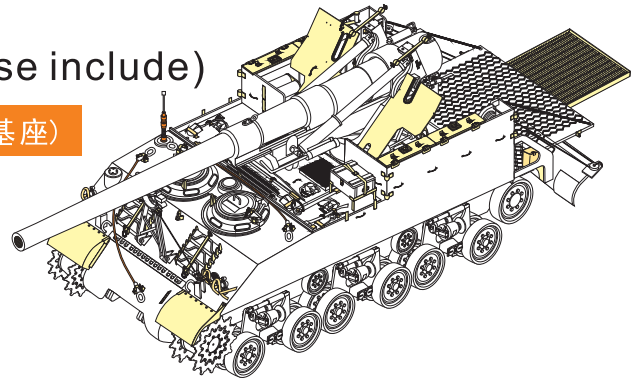

1/35 MILITARY MINIATURE VEHICLE UPGRADE SERIES PE35879

WWII US M40 SPG Basic (Antenna base include)

二战美军M40 自行榴弹炮改造基本件(含金属天线基座)

[For AFV CLUB Af35031]

■ 推荐使用工具 RECOMMENDED TOOLS

- 安装
install
- 折叠
bend
- A1**

改造件零件编号
PE/resin part number
- B12**

原零件编号
kit part number
- C22**

被替换的原零件编号
replaced kit part number
- 另一侧相同制作
repeat on opposite side
- 切除
remove
- 打磨
grind off
- 弧度卷曲
radial bending
- x2**

制作若干组
multiple assembly
- 选择安装
alternative
- 钻孔
drill
- 用胶棒制作
make from plastic rod

用尖端在凹槽处冲压
use penpoint to press on the dent

蚀刻片零件内朝面向上
Put the part upside down
用笔尖在凹槽处刺
Use penpoint to press on the dent

1/35 MILITARY MINIATURE VEHICLE UPGRADE SERIES PE35879

1/35 MILITARY MINIATURE VEHICLE UPGRADE SERIES PE35879