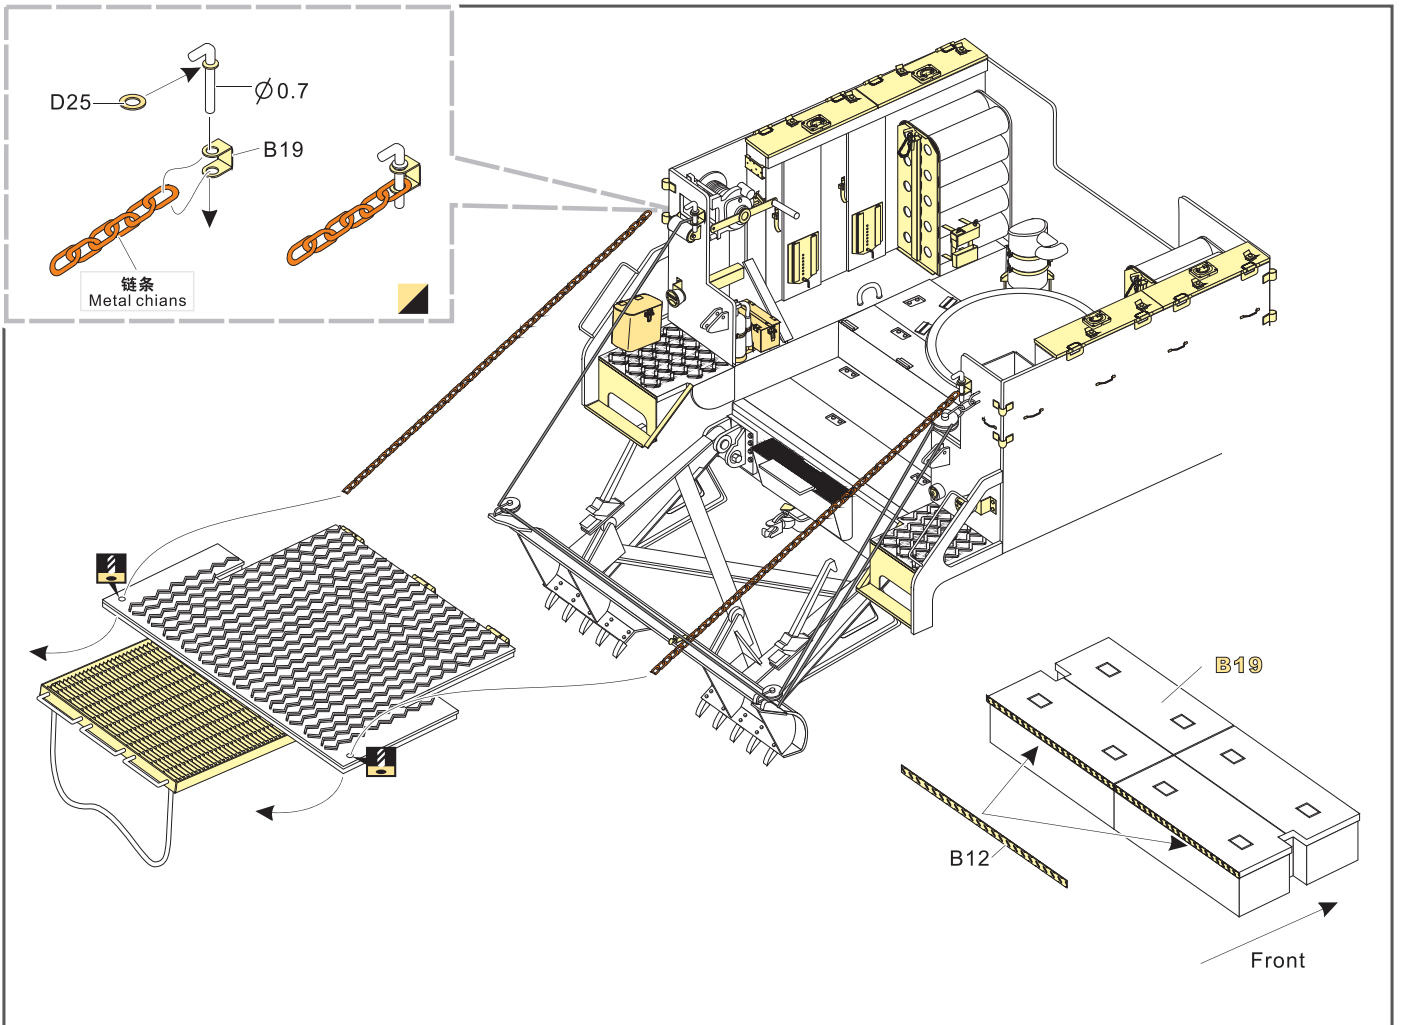

1/35 MILITARY MINIATURE VEHICLE UPGRADE SERIES PE35879