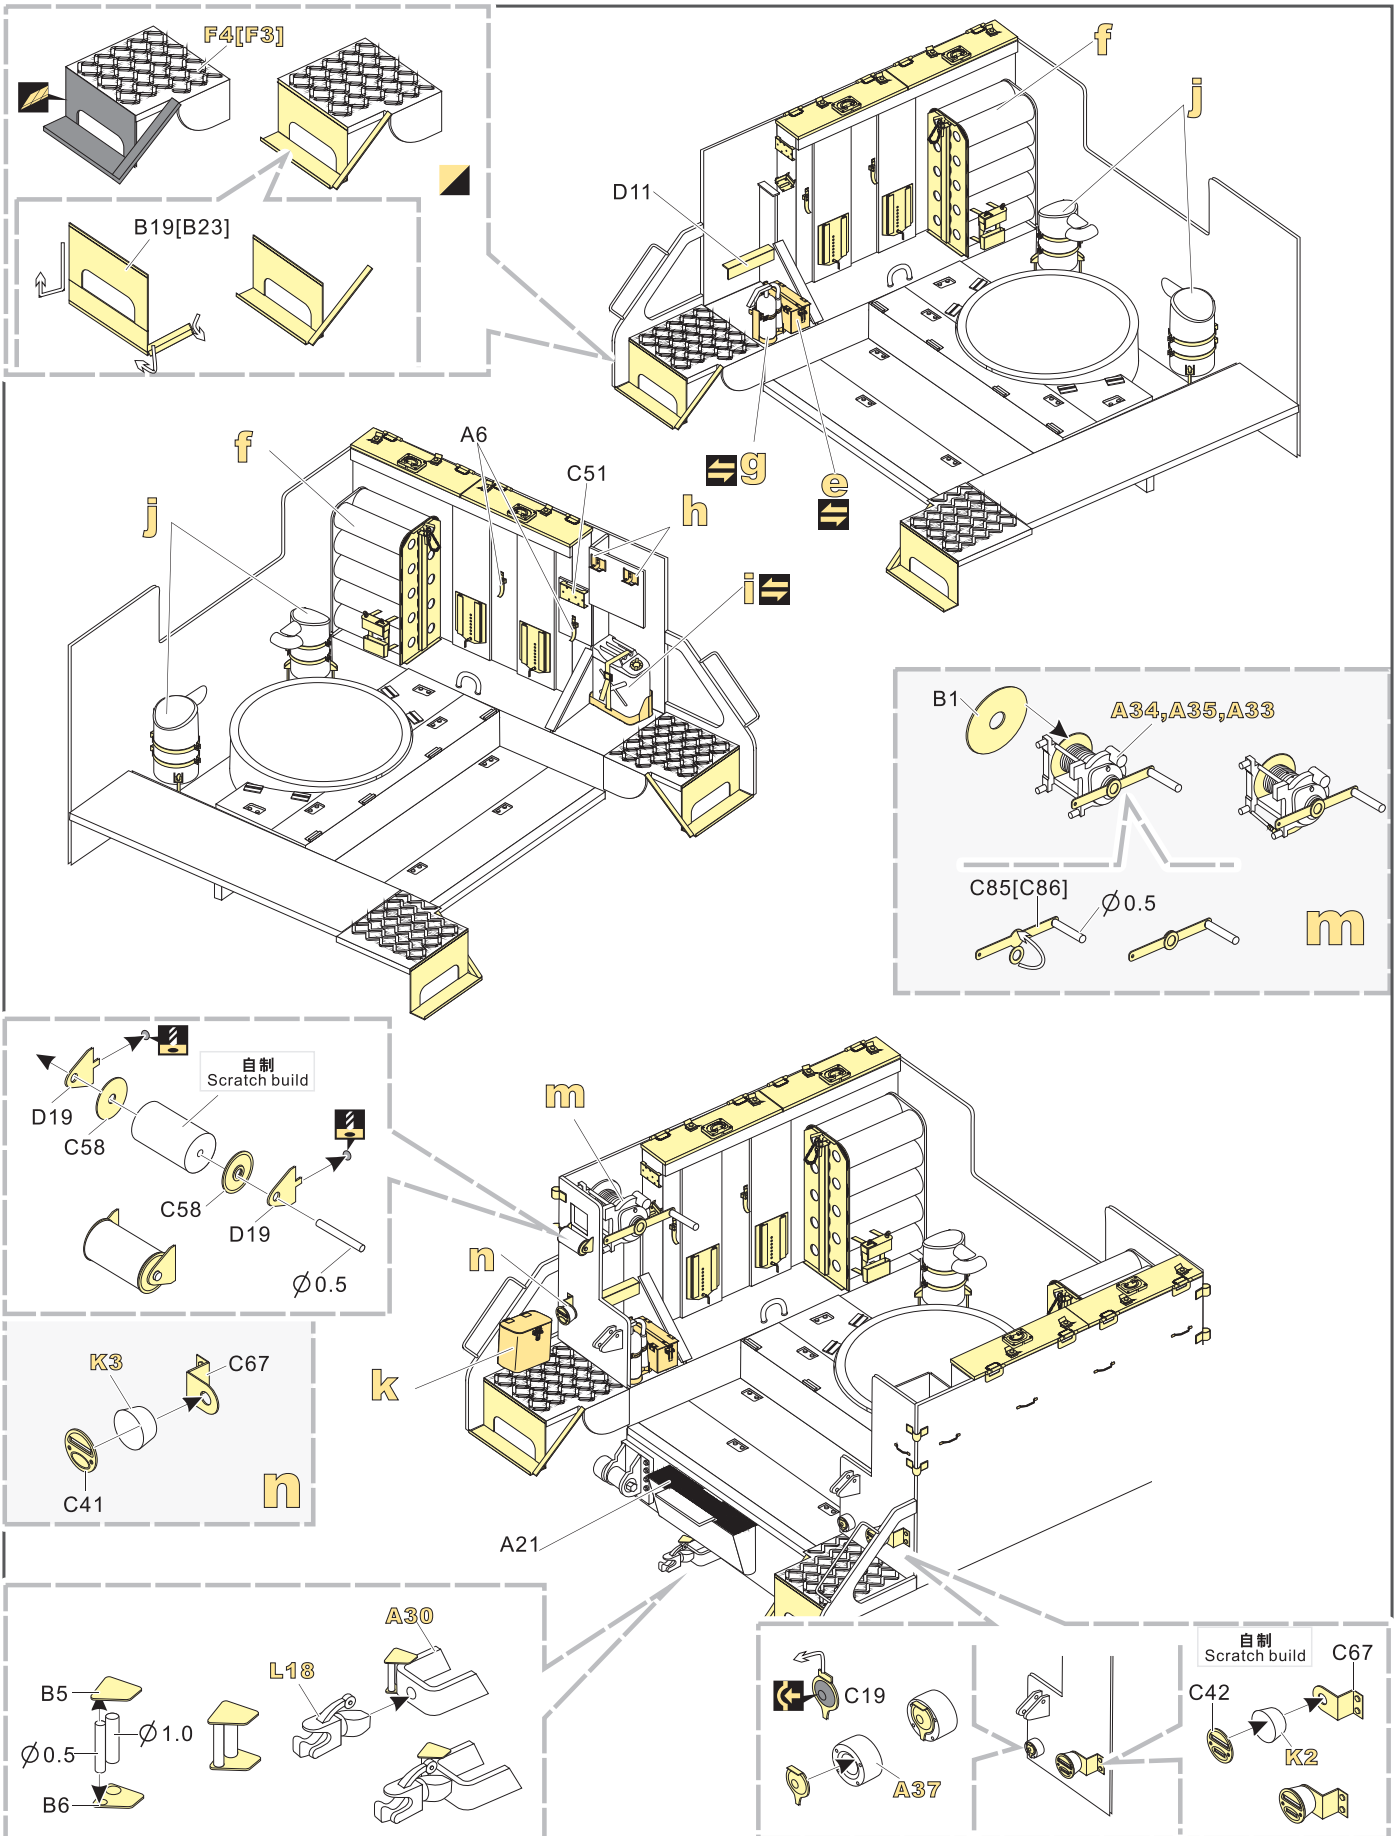

1/35 MILITARY MINIATURE VEHICLE UPGRADE SERIES PE35879