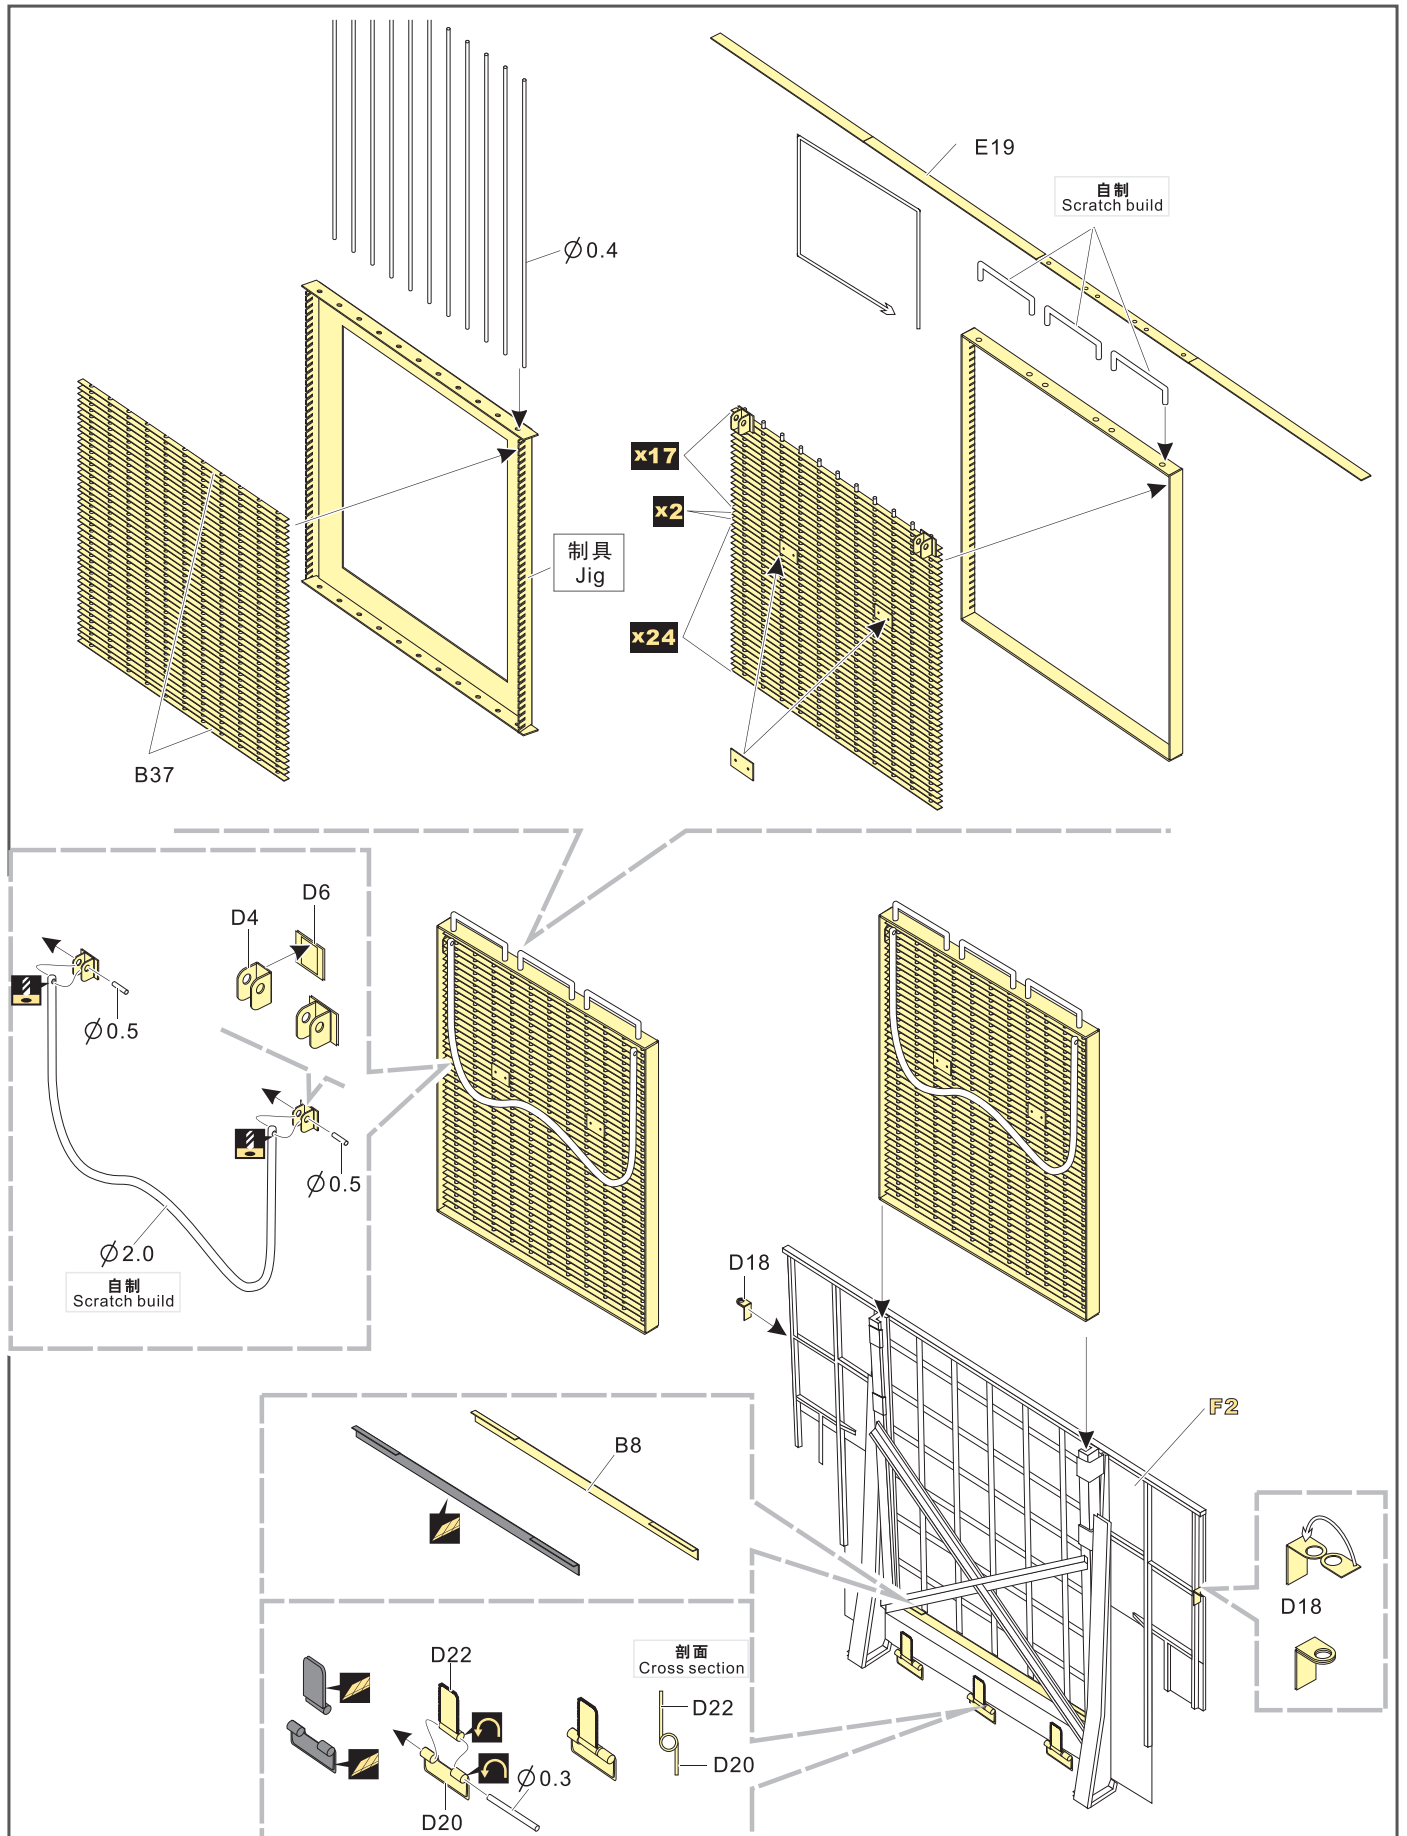

1/35 MILITARY MINIATURE VEHICLE UPGRADE SERIES PE35879