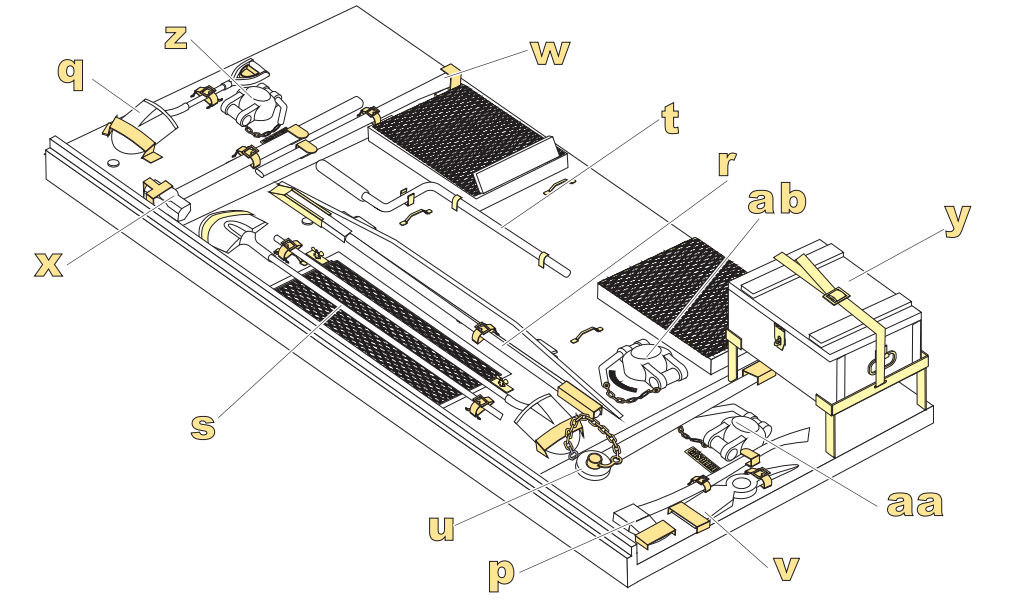

1/35 MILITARY MINIATURE VEHICLE UPGRADE SERIES PE35879