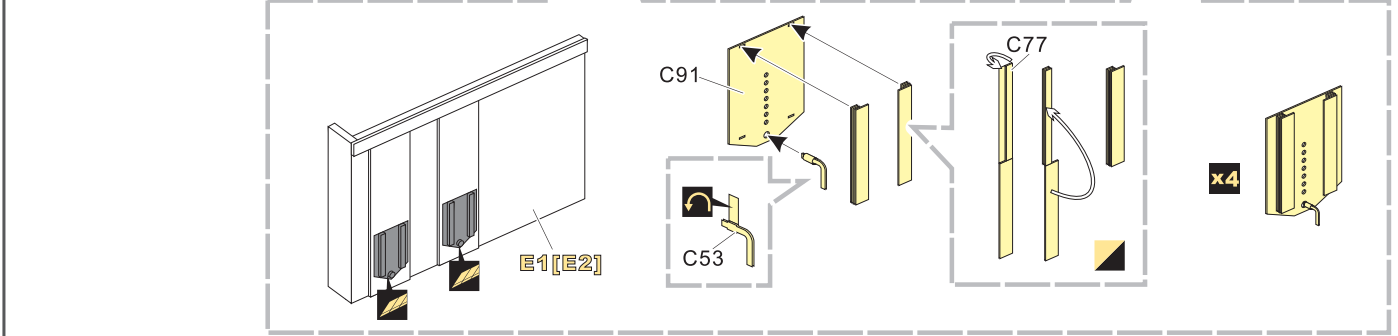

用尖端在凹槽处冲压
use penpoint to press on the dent

蚀刻片零件内朝面向上
Put the part upside down
用笔尖在凹槽处刺
Use penpoint to press on the dent

1/35 MILITARY MINIATURE VEHICLE UPGRADE SERIES PE35879

1/35 MILITARY MINIATURE VEHICLE UPGRADE SERIES PE35879