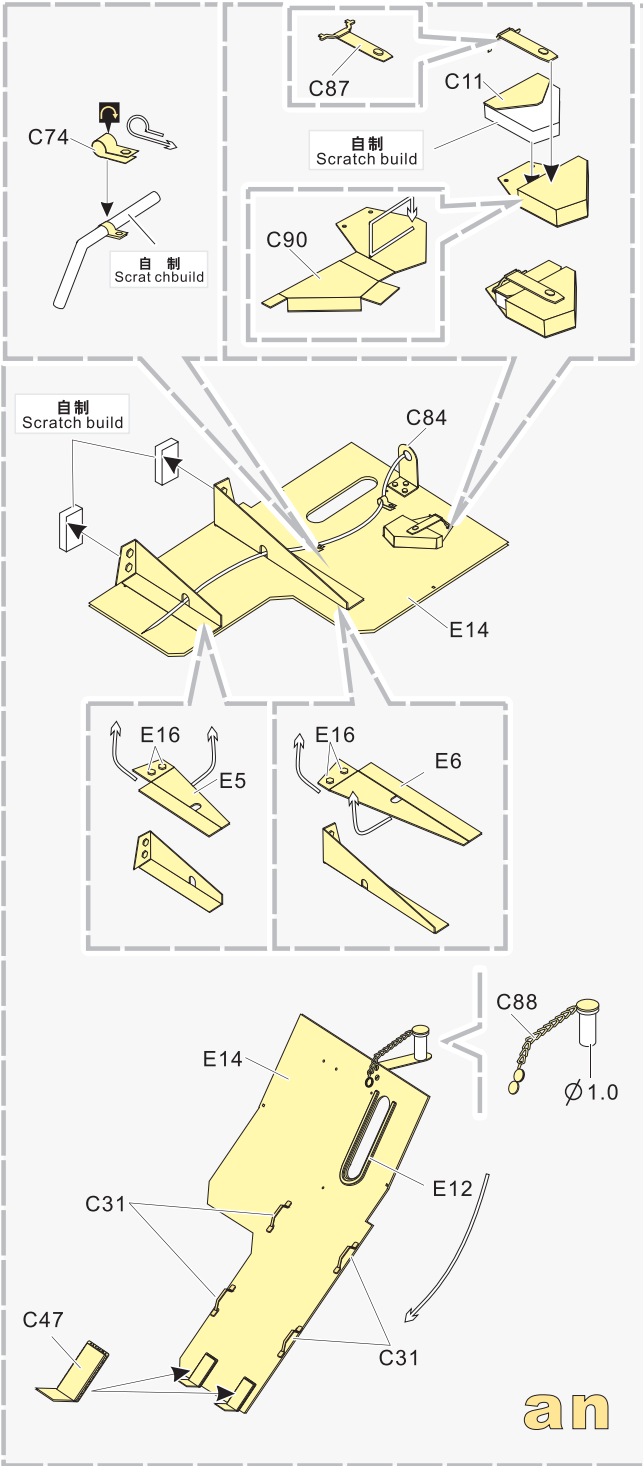

改造件零件编号
PE/resin part number
- B12**

原零件编号
kit part number
- C22**

被替换的原零件编号
replaced kit part number
- 另一侧相同制作
repeat on opposite side
- 切除
remove
- 打磨
grind off
- 弧度卷曲
radial bending
- x2**

制作若干组
multiple assembly
- 选择安装
alternative
- 钻孔
drill
- 用胶棒制作
make from plastic rod

1/35 MILITARY MINIATURE VEHICLE UPGRADE SERIES PE35879

1/35 MILITARY MINIATURE VEHICLE UPGRADE SERIES PE35879

1/35 MILITARY MINIATURE VEHICLE UPGRADE SERIES PE35879

1/35 MILITARY MINIATURE VEHICLE UPGRADE SERIES PE35879