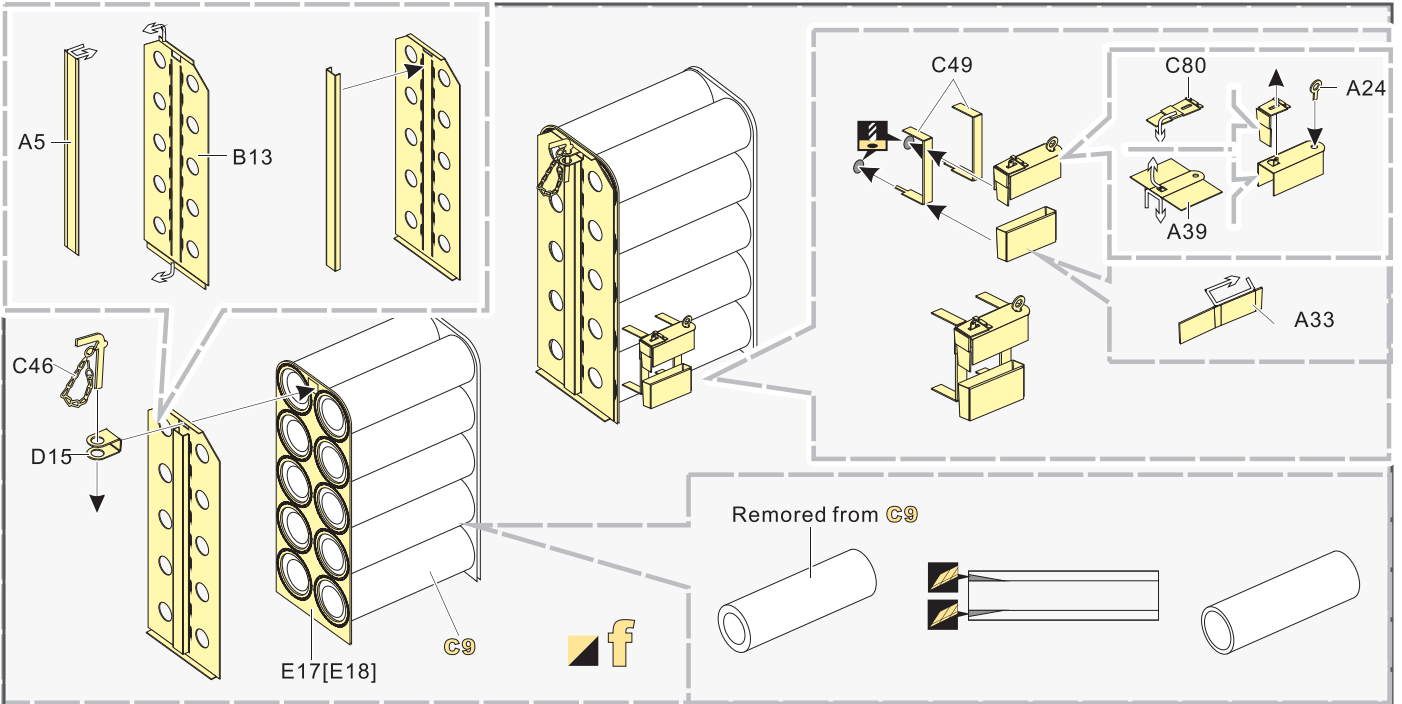

1/35 MILITARY MINIATURE VEHICLE UPGRADE SERIES PE35879

WWII US M40 SPG Basic (Antenna base include)

二战美军M40 自行榴弹炮改造基本件(含金属天线基座)

[For AFV CLUB Af35031]

■ 推荐使用工具 RECOMMENDED TOOLS

- 安装
install
- 折叠
bend
- A1**

改造件零件编号
PE/resin part number
- B12**

原零件编号
kit part number
- C22**

被替换的原零件编号
replaced kit part number
- 另一侧相同制作
repeat on opposite side
- 切除
remove
- 打磨
grind off
- 弧度卷曲
radial bending
- x2**

制作若干组
multiple assembly
- 选择安装
alternative
- 钻孔
drill
- 用胶棒制作
make from plastic rod

用尖端在凹槽处冲压
use penpoint to press on the dent

蚀刻片零件内朝面向上
Put the part upside down
用笔尖在凹槽处刺
Use penpoint to press on the dent

1/35 MILITARY MINIATURE VEHICLE UPGRADE SERIES PE35879

1/35 MILITARY MINIATURE VEHICLE UPGRADE SERIES PE35879