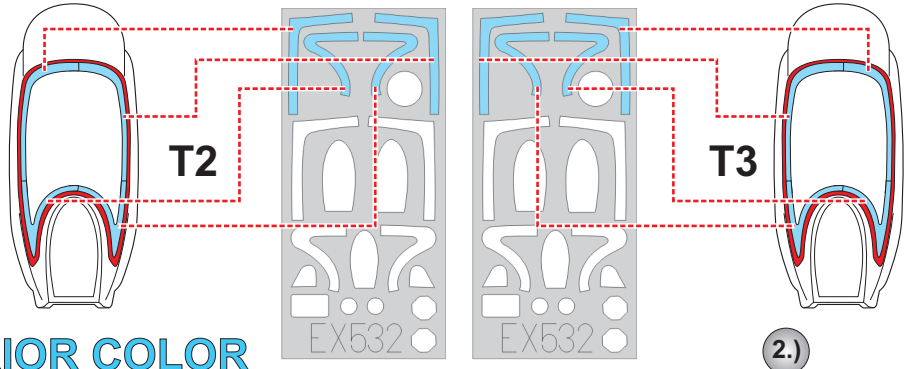

# MiG-21PF with canopy seal 1/48

The die-cut mask for accurate canopy frame painting of the  
*Eduard*  
scale 1/48 KIT

1.)  
**INTERIOR COLOR**

**RUBBER COLOR**

3.)  
**REMOVE MASK**  
**LIQUID MASK**

**CAMOUFLAGE COLOR**