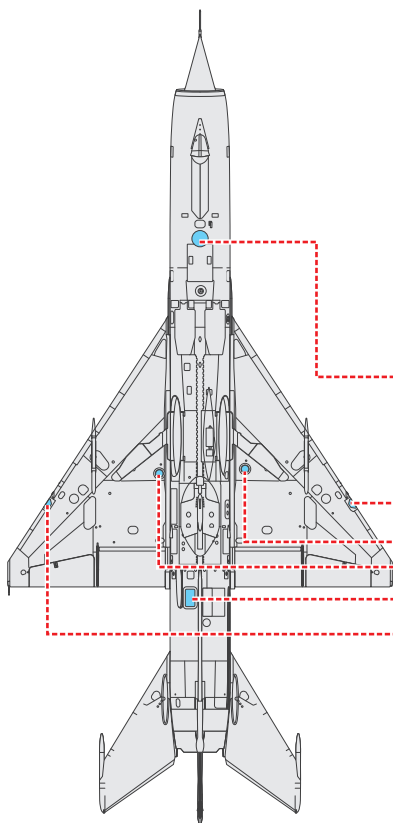

**eduard**  
**MASK**

**EX 532**

# MiG-21PF with canopy seal 1/48

The die-cut mask for accurate canopy frame painting of the  
*Eduard*  
scale 1/48 KIT

1.)  
**INTERIOR COLOR**

**RUBBER COLOR**

3.)  
**REMOVE MASK**  
**LIQUID MASK**

**CAMOUFLAGE COLOR**