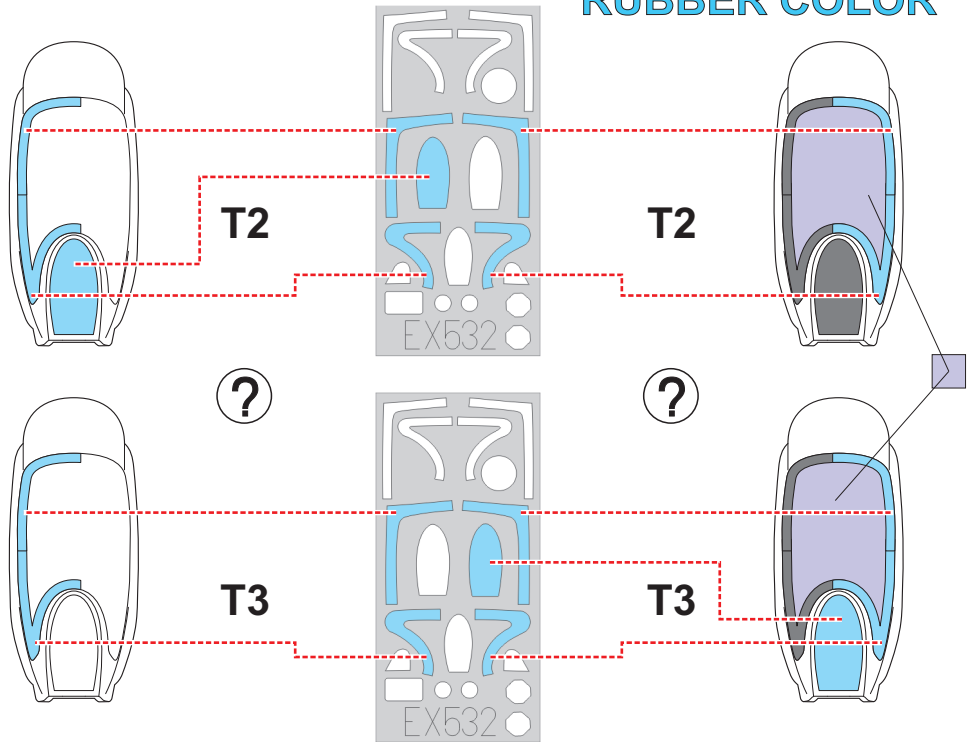

# MiG-21PF with canopy seal 1/48

The die-cut mask for accurate canopy frame painting of the  
*Eduard*  
scale 1/48 KIT

1.)  
**INTERIOR COLOR**

**RUBBER COLOR**

3.)  
**REMOVE MASK**  
**LIQUID MASK**

**CAMOUFLAGE COLOR**