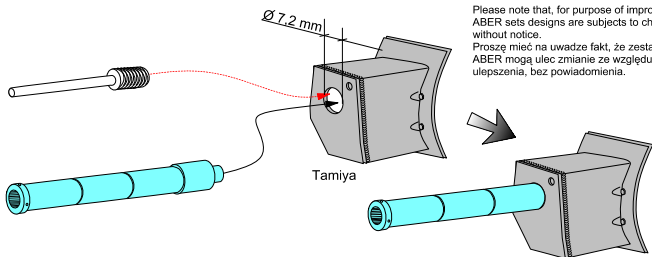

Russian 152,4 mm M-10S tank barrel for KV-II

Lufa do czołgu KW-II

1/35 scale update

(TAMIYA & Trumpeter model)

ABER®

35 L-44

WWW.ABER.NET.PL

Made in Poland © 2005