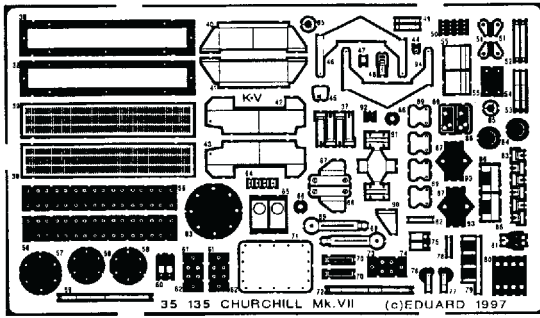

CHURCHILL Mk.VII

1/35 scale detail set for TAMIYA kit

35 135

-  OPPOSITE SIDE
-  REMOVE
-  REPLACE