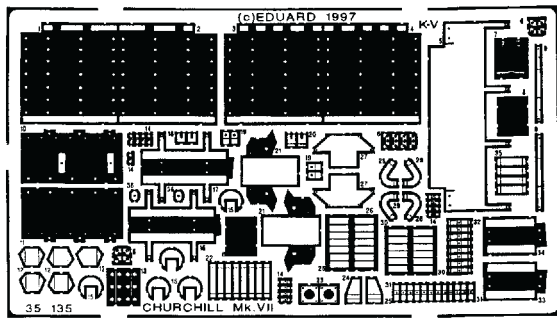

CHURCHILL Mk.VII

1/35 scale detail set for TAMIYA kit

35 135

-  OPPOSITE SIDE
-  REMOVE
-  REPLACE