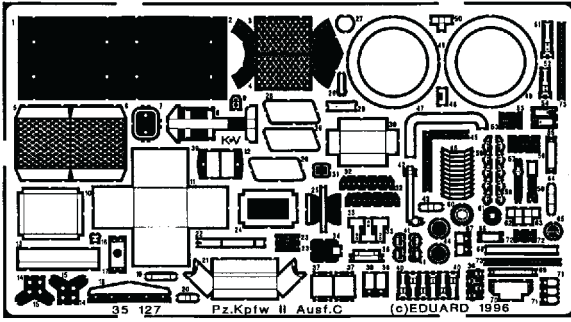

Pz.Kpfw II Ausf.C

1/35 scale detail set for Alan kit

35 127

- OPPOSITE SIDE
- REMOVE
- REPLACE