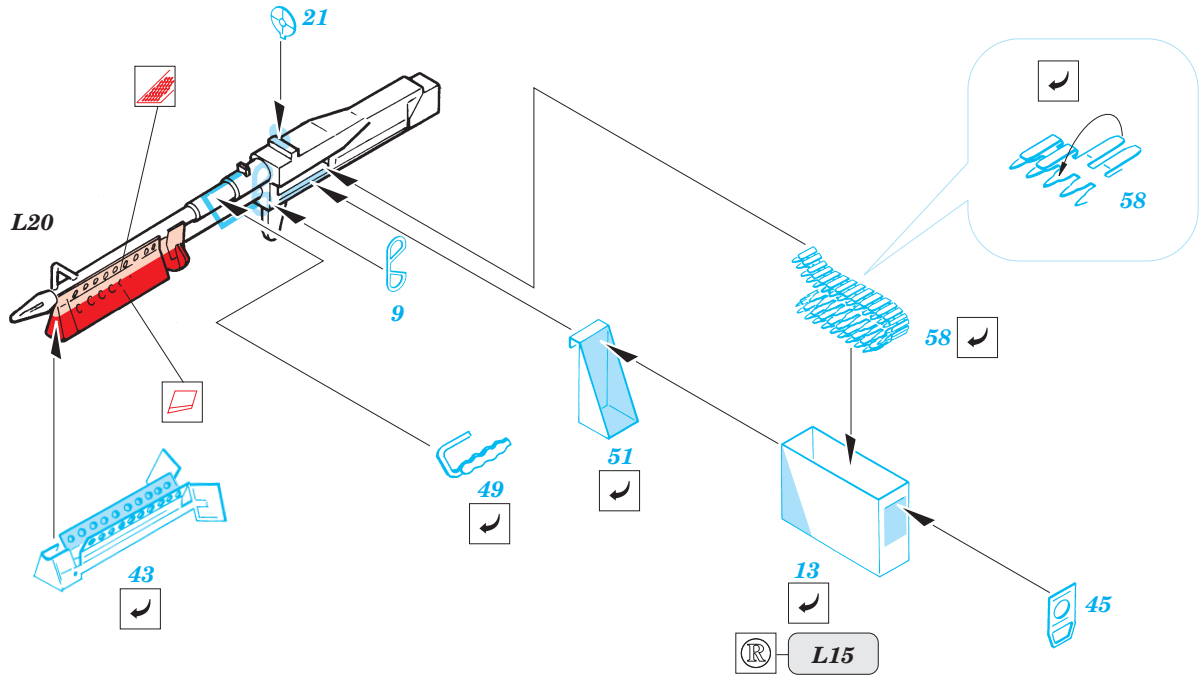

ORIGINAL KIT PARTS
PŮVODNÍ DÍLY STAVEBNICE
 PHOTO-ETCHED PARTS
LEPTANÉ DÍLY
 PARTS TO BE REMOVED
DÍLY K ODSTRANĚNÍ
 FILL
TMELIT

Cabin Assembly

2 sets

2 sets M 60 Machine Gun

References :
 Squadron/Signal Publ. No5519 - UH-60 Black Hawk Walk Around
 Squadron/Signal Publ. No.1133 - H-60 Black Hawk in Action
 WWP - UH-60A Black Hawk in Detail

Look for **Express Mask XL 074** for 1/35 UH-60L Black Hawk
 (not included in this set)