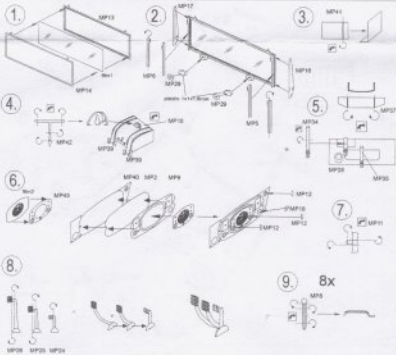

**Pkw.K1 Kübelwagen Typ 82** **1:48**  
Detail set for TAMIYA kit

MP

Film

- 7 optional photo
- 8 various color sets
- 9 hand mirror
- 10 symmetrical assembly (symmetrical mirror)
- 11 metal parts (metal set)
- 12 resin parts (polyurethane set)