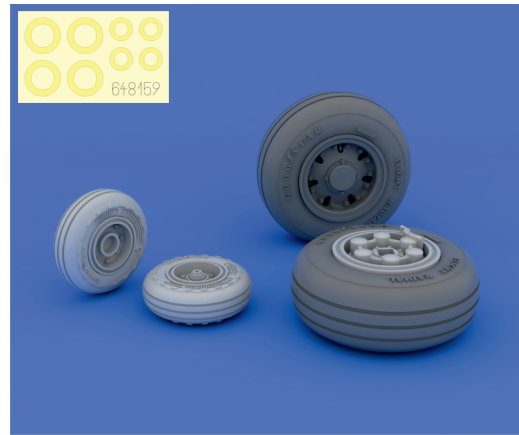

648 159 Tornado IDS wheels

For Revell kit - pro stavebnici Revell

1/48

BRASSIN

BRASSIN

eduard