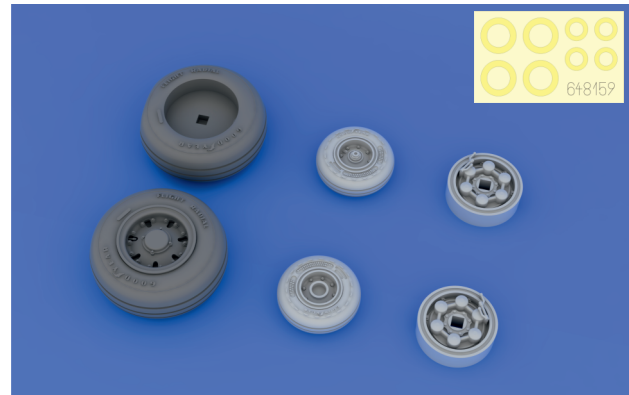

GSI Creos (GUNZE)			Mr.METAL COLOR	
AQUEOUS	Mr.COLOR	TIRE BLACK		
[H77]	[C137]	TIRE BLACK		
[H16]	[C316]	WHITE		

This product contains metal and resin detail parts for upgrading scale plastic models. When selecting this set make sure that it is for the kit mentioned in product name as these sets are made specifically for that kit. When upgrading the model some cutting or corrections may be necessary for parts to fit accurately. **WARNING!** This set contains small and sharp parts. Work carefully in a ventilated and well-lit room. Safety glasses are recommended. This product is not suitable for children below 14 years of age.

eduard

BEST BRASS RESIN AROUND!

-  REMOVE
ODSTRANIT
-  BEND
OHNOUT
-  GRIND
OBROUSIT
-  OPTION
VOLBA
-  DRILL HOLE
VRTAT OTVOR
-  REPLACE
NAHRADIT
-  SYMMETRICAL ASSEMBLY
SYMETRICKÁ MONTÁŽ
-  SCRIBE THE PANEL AND HOLES
RYTI
-  REVERSE SIDE
OTOČIT