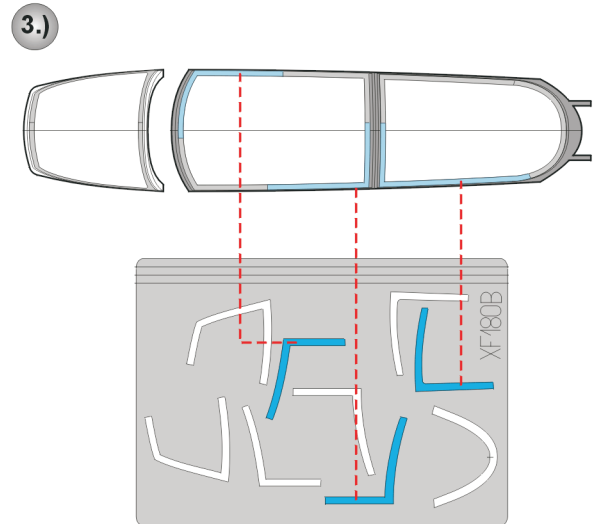

REFERENCES:

MODEL ART #576 january 2001
OSPREY COMBAT AIRCRAFT #27

LIQUID MASK

4.) **INTERIOR COLOR**