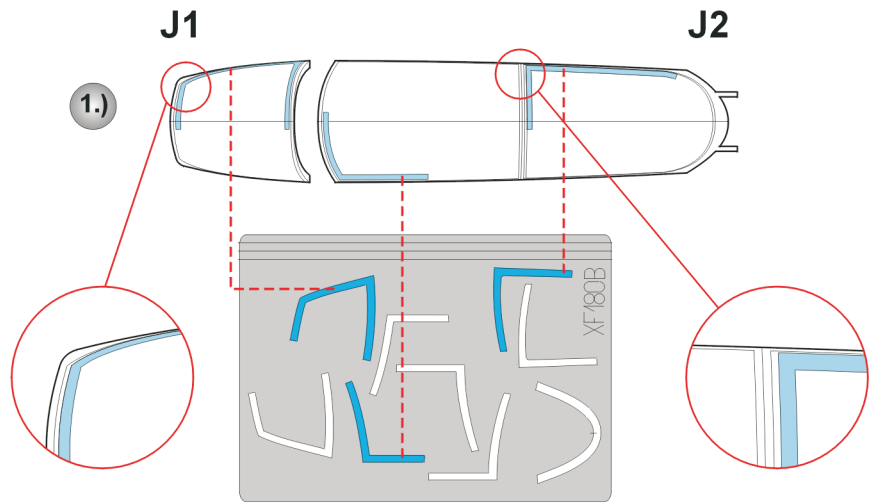

# F-15A/C Eagle

The die-cut mask for accurate canopy frame painting of the  
*Hasegawa 1/48 KIT*