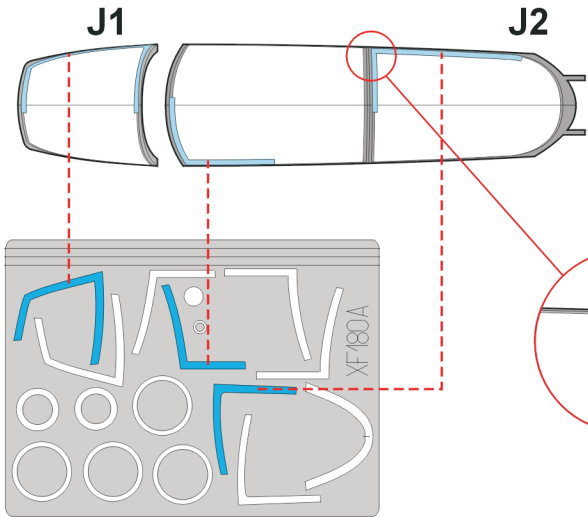

# F-15A/C Eagle

The die-cut mask for accurate canopy frame painting of the  
*Hasegawa 1/48 KIT*

### REFERENCES:

MODEL ART #576 january 2001  
OSPREY COMBAT AIRCRAFT #27

 LIQUID MASK

4.) **INTERIOR COLOR**

5.) **RUBBER COLOR**

6.) **REMOVE MASK**

7.)

8.)