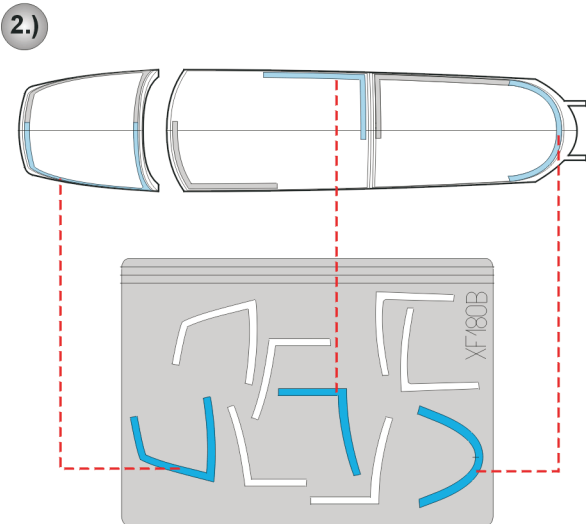

REFERENCES:

MODEL ART #576 january 2001
OSPREY COMBAT AIRCRAFT #27

LIQUID MASK

4.) **INTERIOR COLOR**