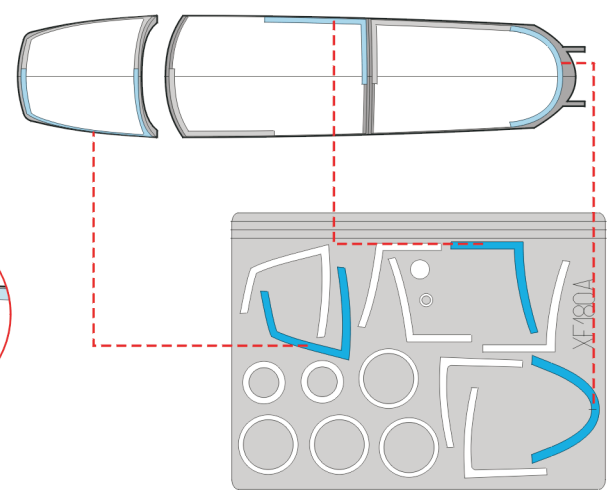

# F-15A/C Eagle

The die-cut mask for accurate canopy frame painting of the  
*Hasegawa 1/48 KIT*

### REFERENCES:

MODEL ART #576 january 2001  
OSPREY COMBAT AIRCRAFT #27

 LIQUID MASK

4.) **INTERIOR COLOR**

5.) **RUBBER COLOR**

6.) **REMOVE MASK**

7.)

8.)