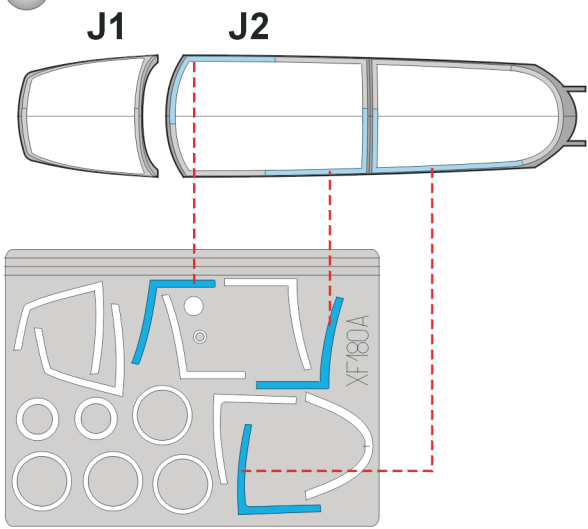

7.)

8.)

9.)

10.)

CAMOUFLAGE COLOR

LIQUID MASK

C11

2pcs

C12

2pcs

N1

J4

J5