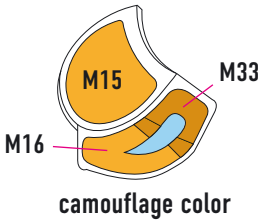

C3

interior color

2

camouflage color

C5

interior color

C5

3

camouflage color

C4

interior color

● - KIT PART ● - MASK ● - LIQUID MASK

for Zvezda

4

C7

5

C2

6

B-23

C-9/10

C-11

E-21/22

B-20

B58/61