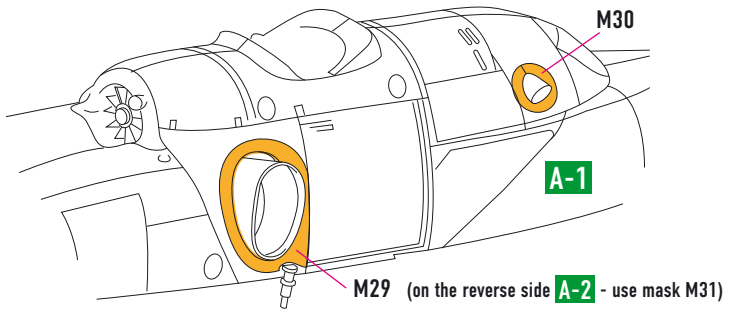

● - KIT PART   ● - MASK   ● - LIQUID MASK

for Zvezda

4

C7

5

C2

6

B-23

C-9/10

C-11

E-21/22

B-20

B58/61

B47/50