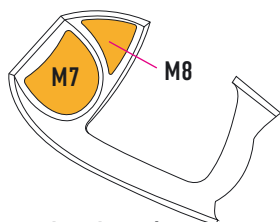

camouflage color

C3

interior color

2