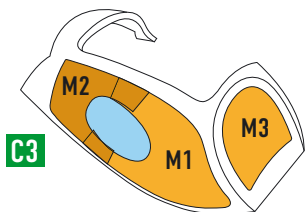

● - KIT PART ● - MASK ● - LIQUID MASK

for Zvezda

1

camouflage color

C3

interior color

C3

camouflage color