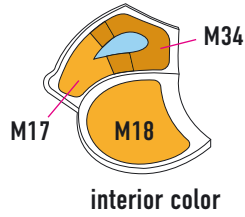

camouflage color

C4

interior color

● - KIT PART ● - MASK ● - LIQUID MASK

for Zvezda

4

C7

5

C2

6

B-23

C-9/10

C-11

E-21/22

B-20

B58/61