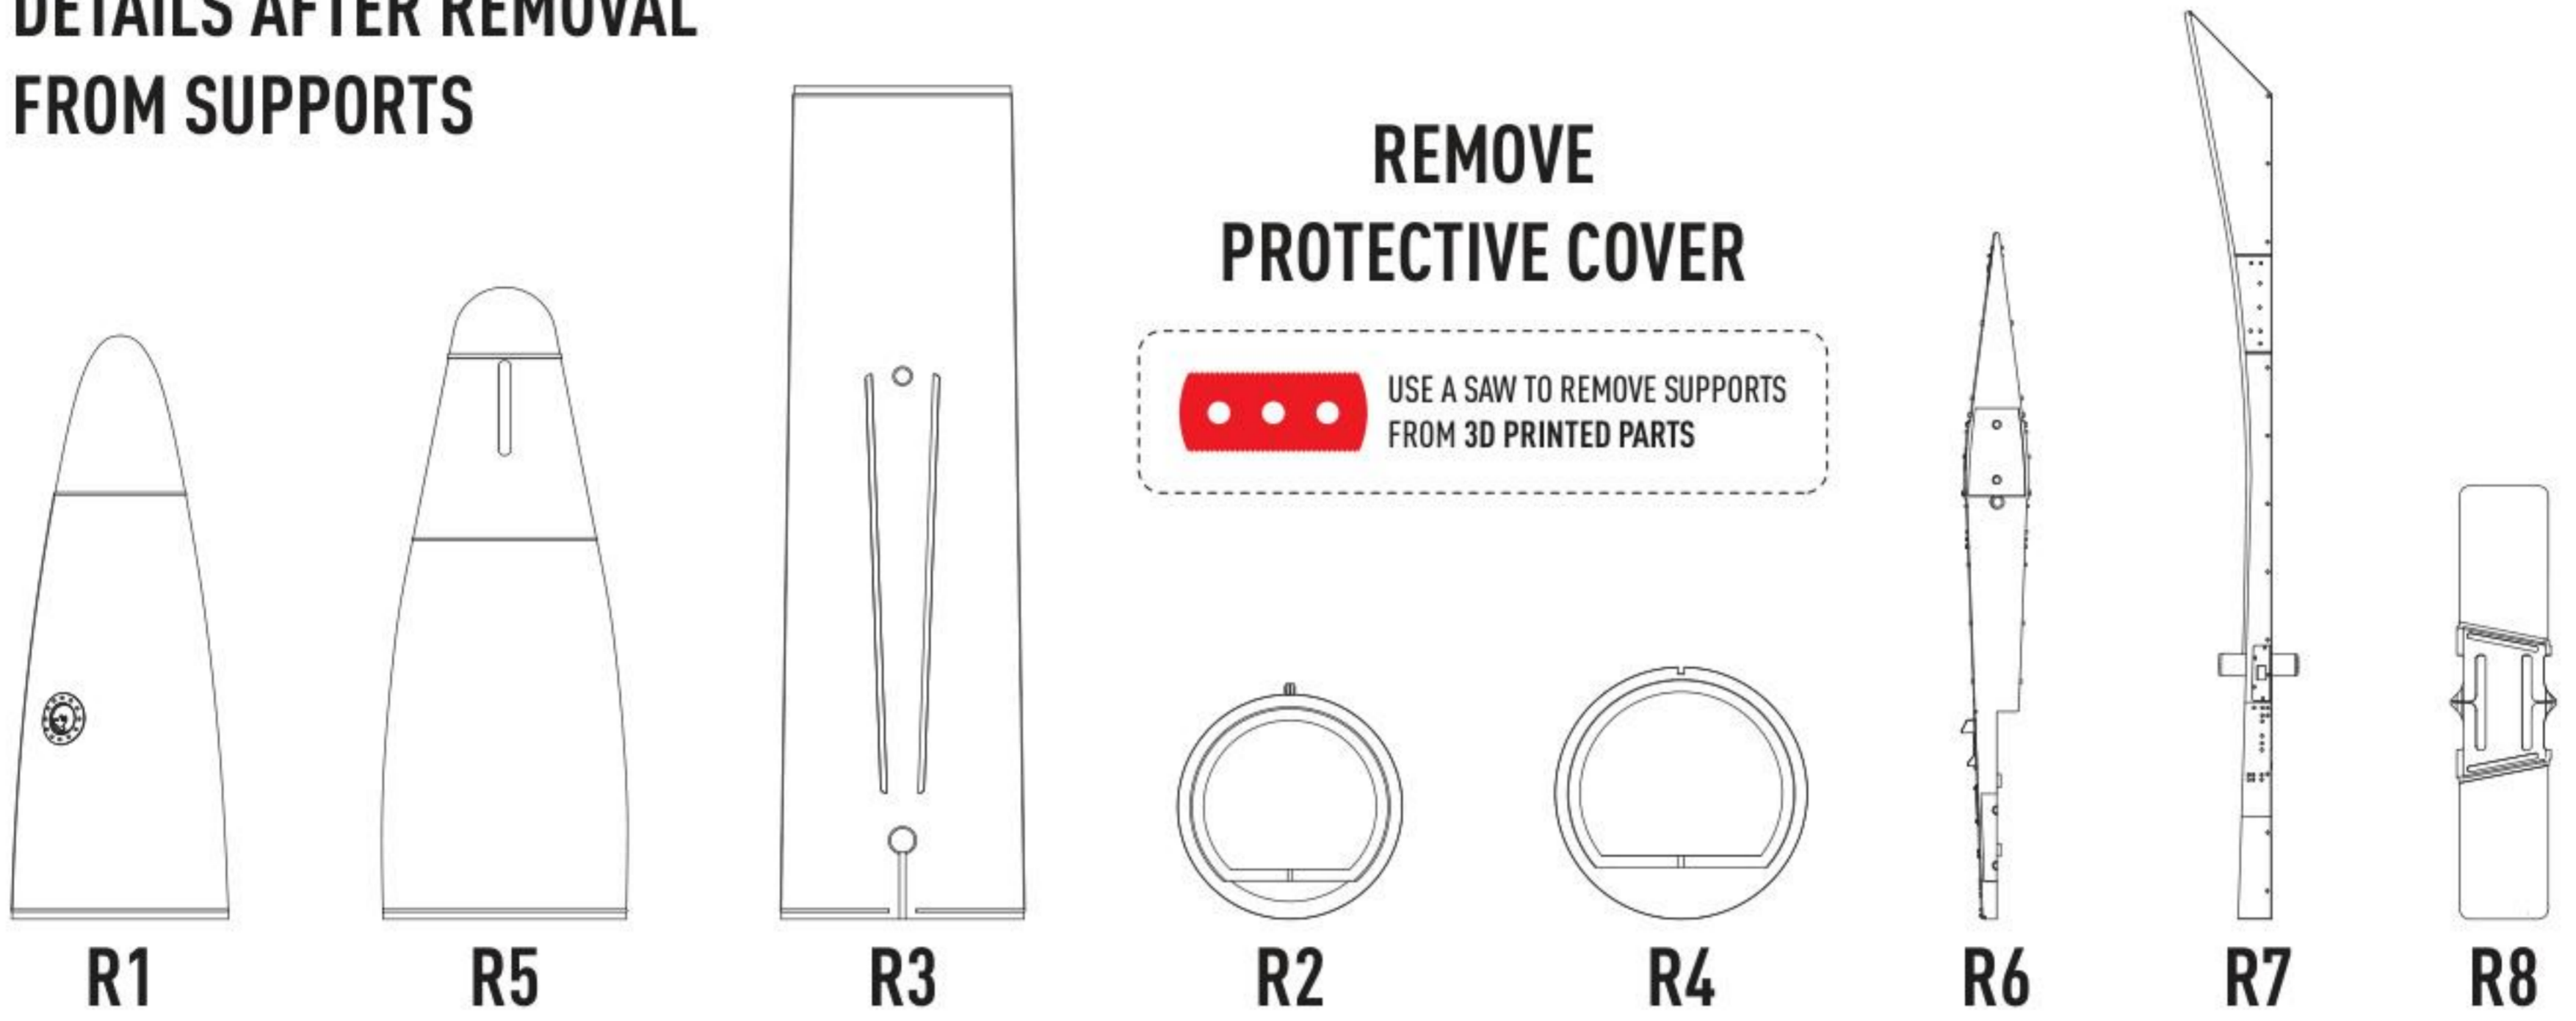

**DETAILS AFTER REMOVAL
FROM SUPPORTS**

PAINT FUEL TANK IN THE COLOR OF THE AIRCRAFT