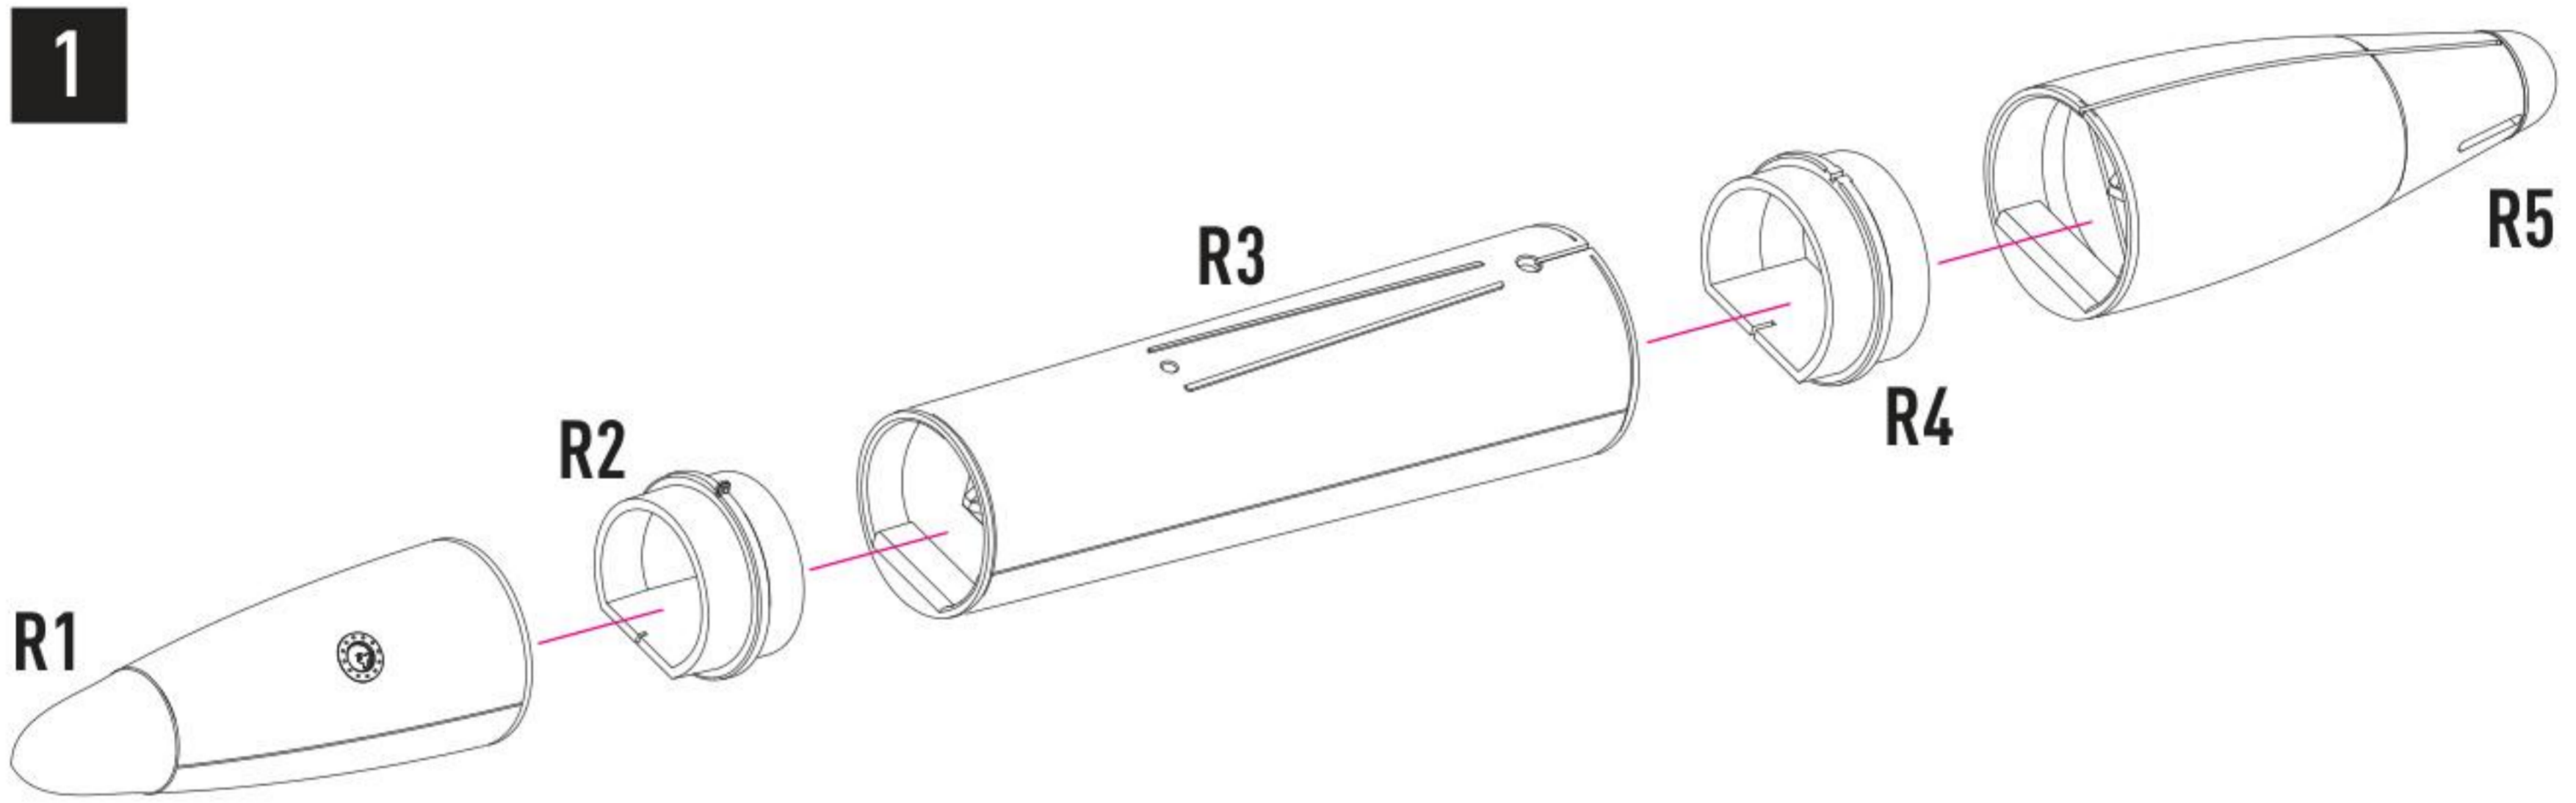

**DETAILS AFTER REMOVAL
FROM SUPPORTS**

PAINT FUEL TANK IN THE COLOR OF THE AIRCRAFT