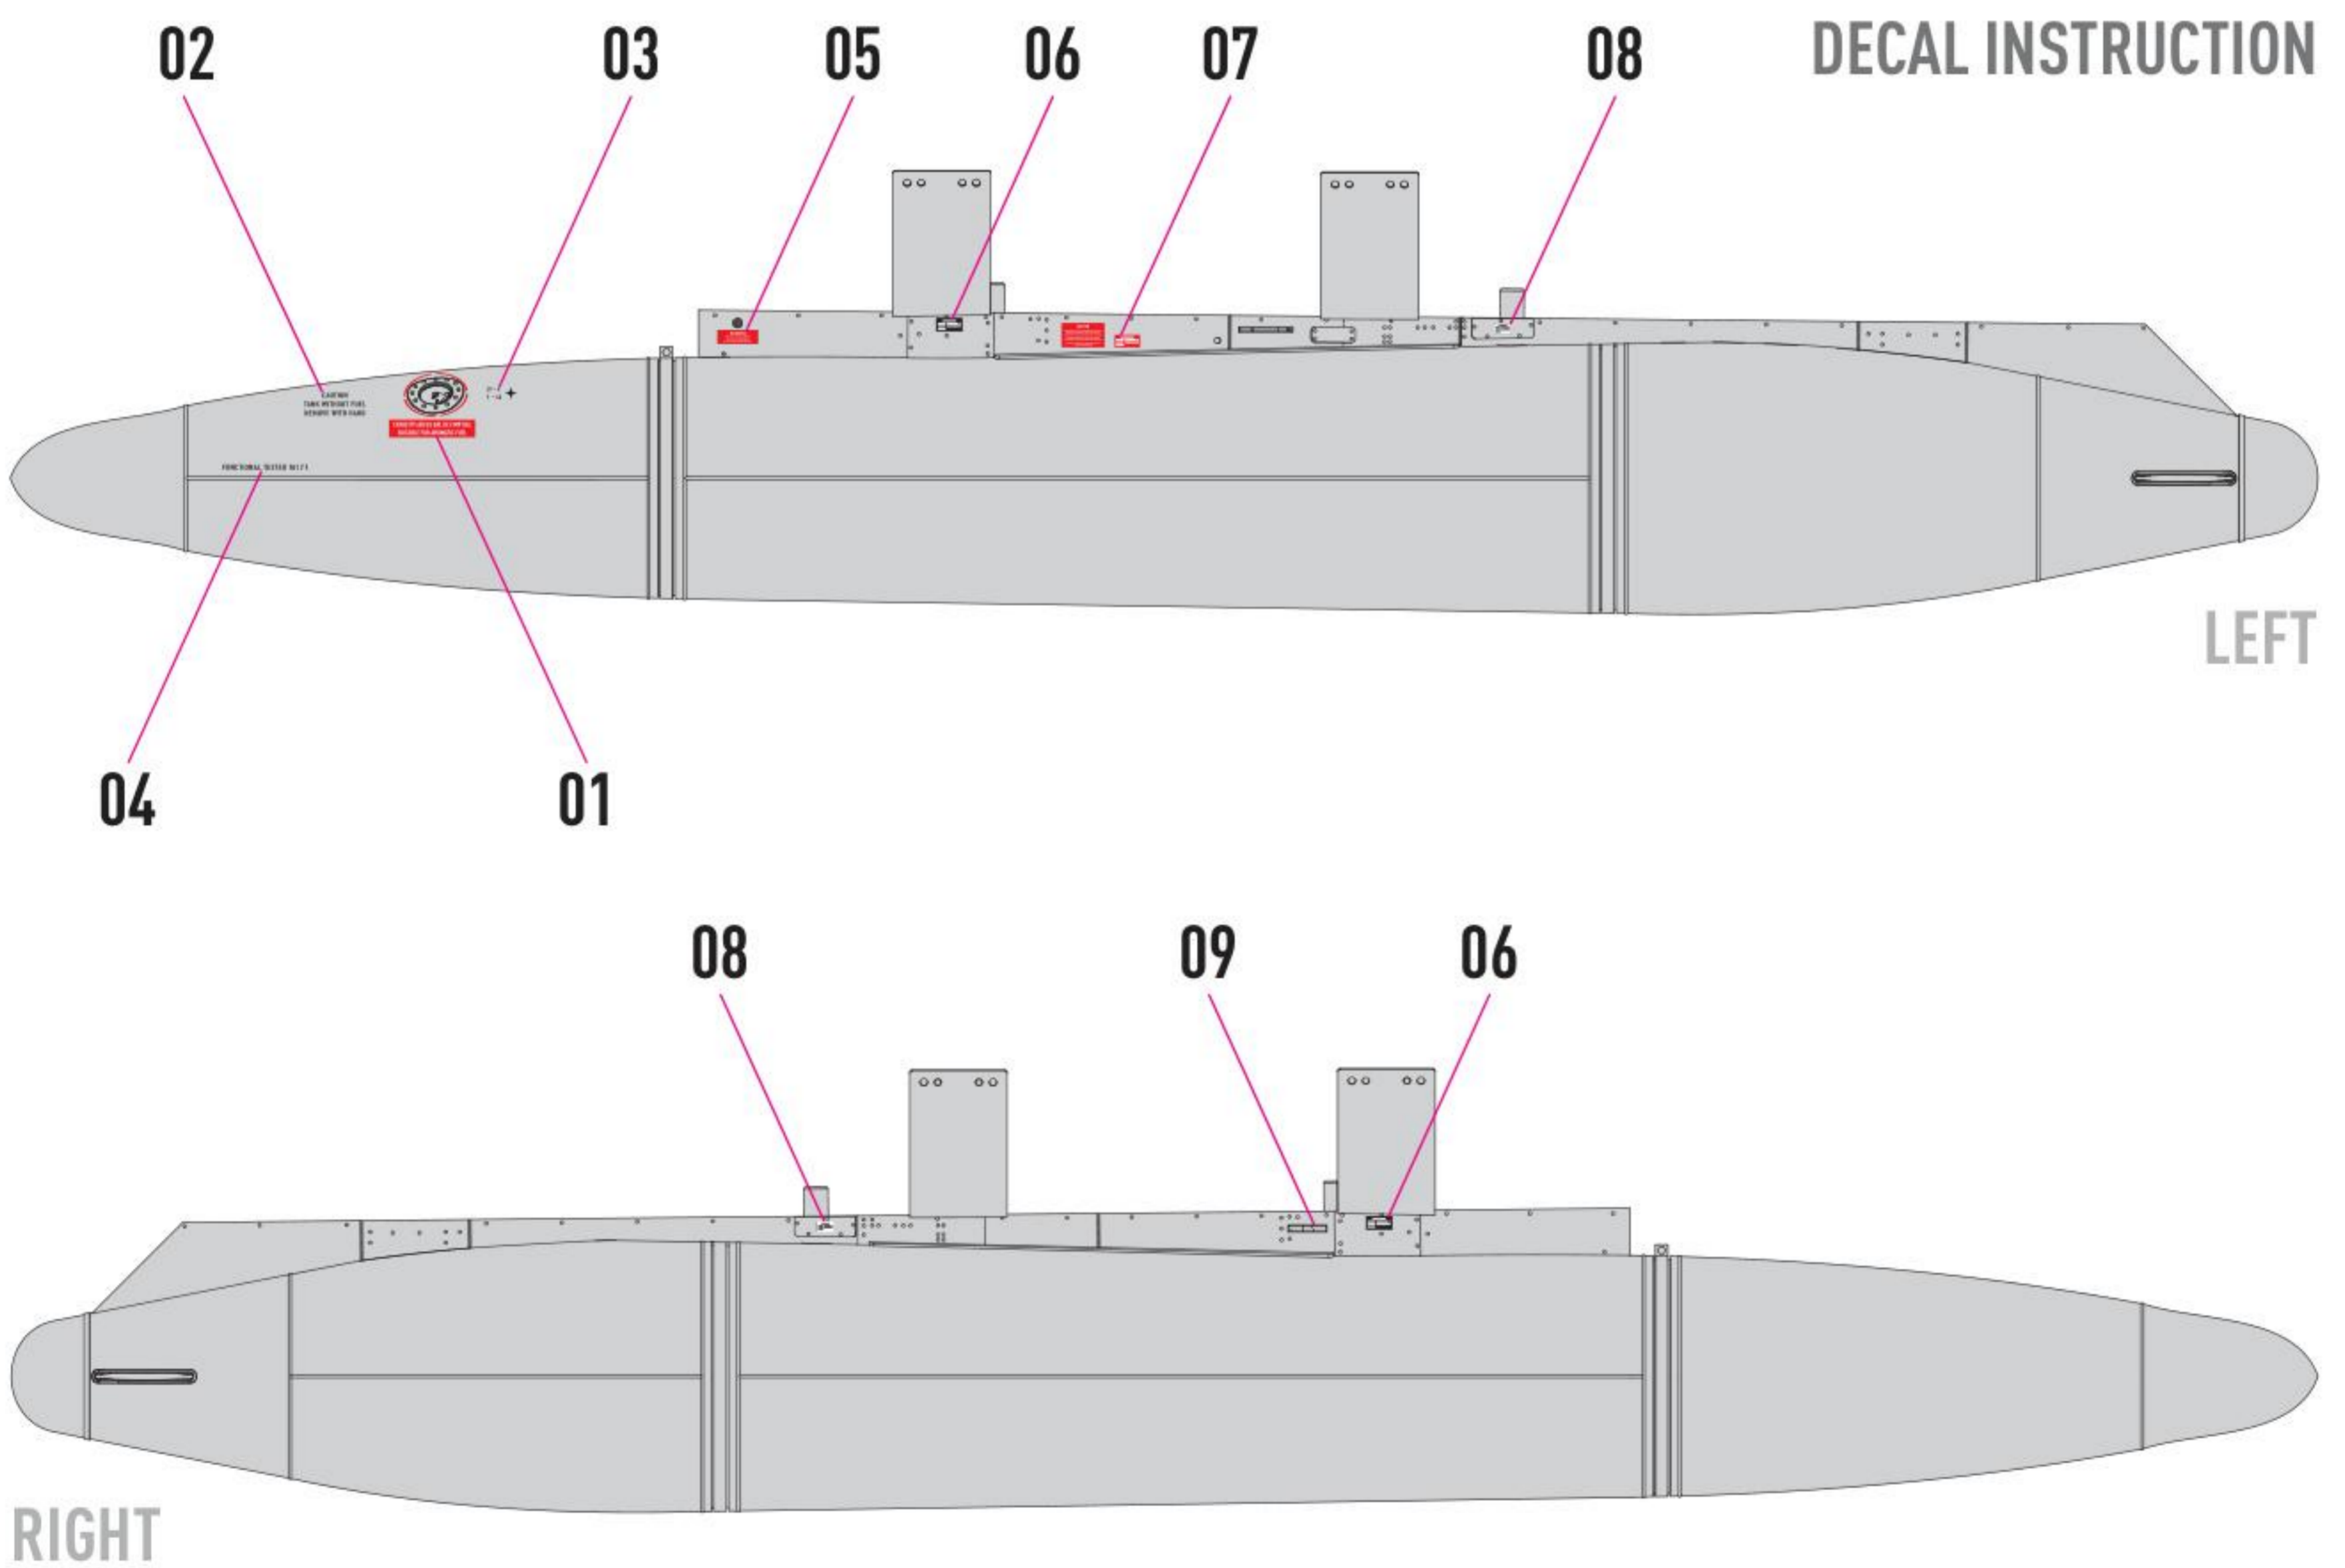

**DETAILS AFTER REMOVAL
FROM SUPPORTS**

PAINT FUEL TANK IN THE COLOR OF THE AIRCRAFT