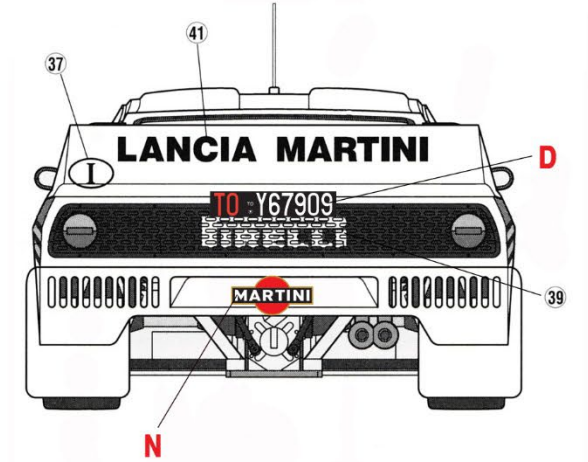

Lancia 037 – Rallye de Portugal – Vinho do Porto 1986

Carlos Bica/Cândido Júnior

2nd overall

For all Lancia 037 Hasegawa models

- Body – White overall
- Use part B4 included in the kit, as shown at **E1**
- Use the interior decals, except on seats

**Lancia 037 – Rallye de Portugal – Vinho do Porto 1983**  
**Walter Röhrl/Christian Geistdörfer**  
**3rd overall**

For Kit Hasegawa CR31 (25031)

- Use parts B1 and B4 included in the kit, as shown at **E1**
- Use only the kit decals marked in black circles, and the interior decals
- Apply the Printlab decals, marked in **red**, where indicated