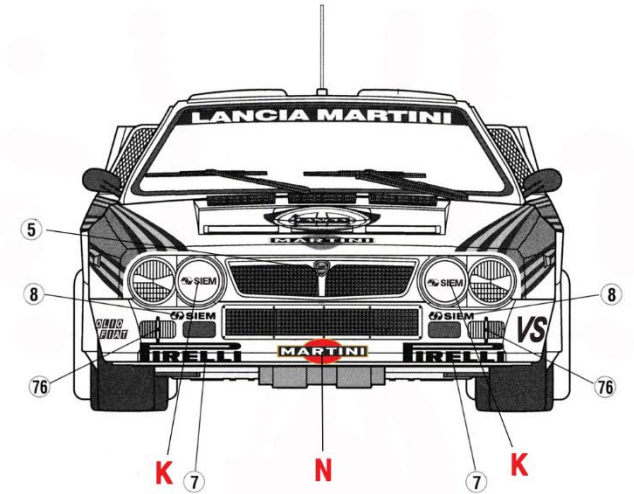

Lancia 037 – Rallye de Portugal – Vinho do Porto 1986

Carlos Bica/Cândido Júnior

2nd overall

For all Lancia 037 Hasegawa models

- Body – White overall
- Use part B4 included in the kit, as shown at **E1**
- Use the interior decals, except on seats

**Lancia 037 – Rallye de Portugal – Vinho do Porto 1983**  
**Walter Röhrl/Christian Geistdörfer**  
**3rd overall**

For Kit Hasegawa CR31 (25031)

- Use parts B1 and B4 included in the kit, as shown at **E1**
- Use only the kit decals marked in black circles, and the interior decals
- Apply the Printlab decals, marked in **red**, where indicated

**Lancia 037 – Rallte de Portugal – Vinho do Porto 1985**  
**Massimo Biasion/Tiziano Siviero**  
**2nd overall**

For Kit Hasegawa 202014

- Use only the kit decals marked in black circles, and the interior decals
- Apply the Printlab decals, marked in red, where indicated