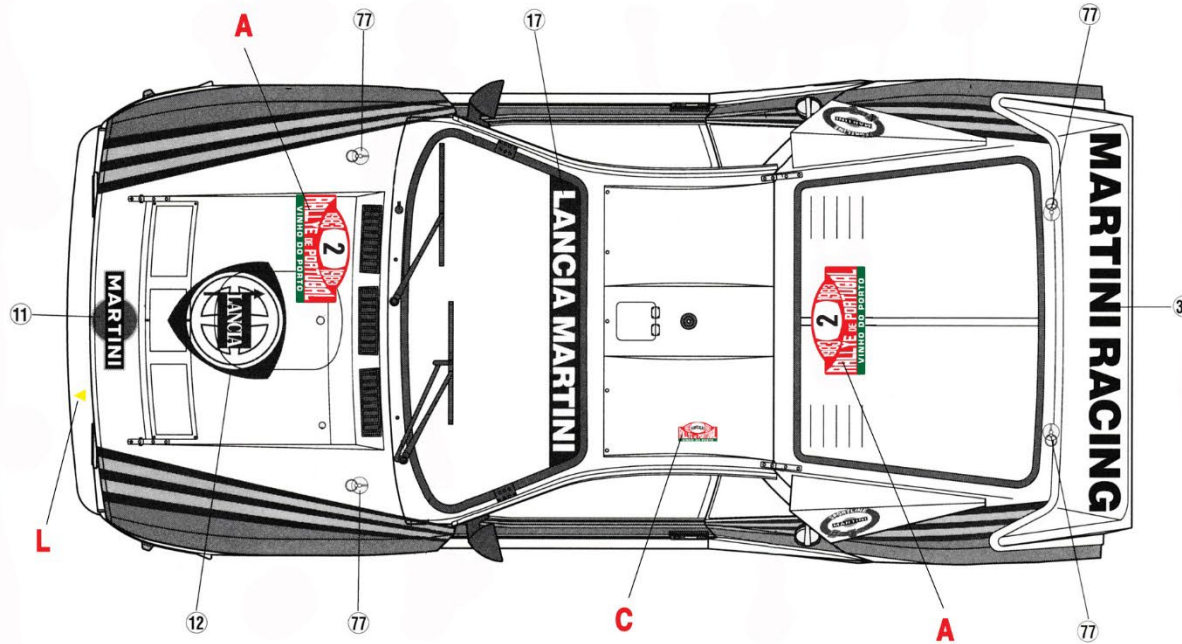

Lancia 037 – Rallye de Portugal – Vinho do Porto 1986

Carlos Bica/Cândido Júnior

2nd overall

For all Lancia 037 Hasegawa models

- Body – White overall
- Use part B4 included in the kit, as shown at **E1**
- Use the interior decals, except on seats

**Lancia 037 – Rallye de Portugal – Vinho do Porto 1983**  
**Walter Röhrl/Christian Geistdörfer**  
**3rd overall**

For Kit Hasegawa CR31 (25031)

- Use parts B1 and B4 included in the kit, as shown at **E1**
- Use only the kit decals marked in black circles, and the interior decals
- Apply the Printlab decals, marked in **red**, where indicated