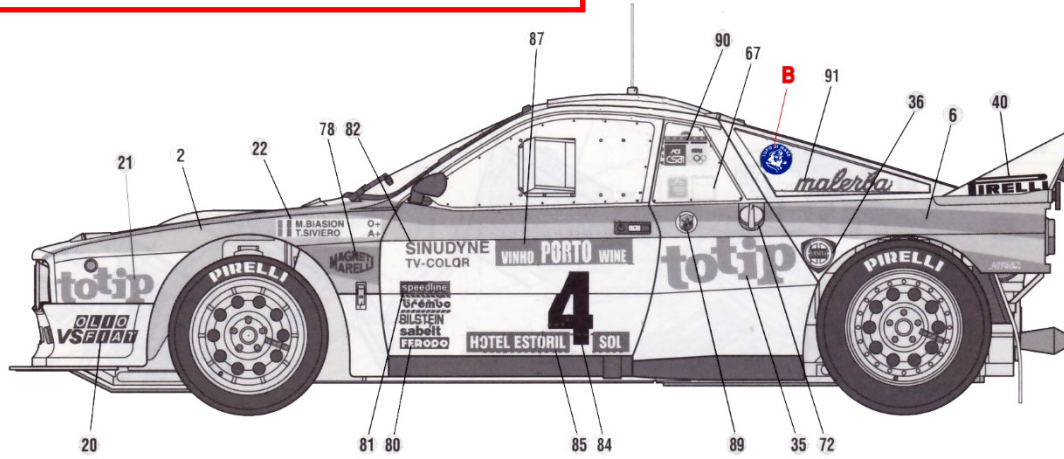

Lancia 037 – Rallte de Portugal – Vinho do Porto 1985
Massimo Biasion/Tiziano Siviero
2nd overall

For Kit Hasegawa 202014

- Use only the kit decals marked in black circles, and the interior decals
- Apply the Printlab decals, marked in red, where indicated