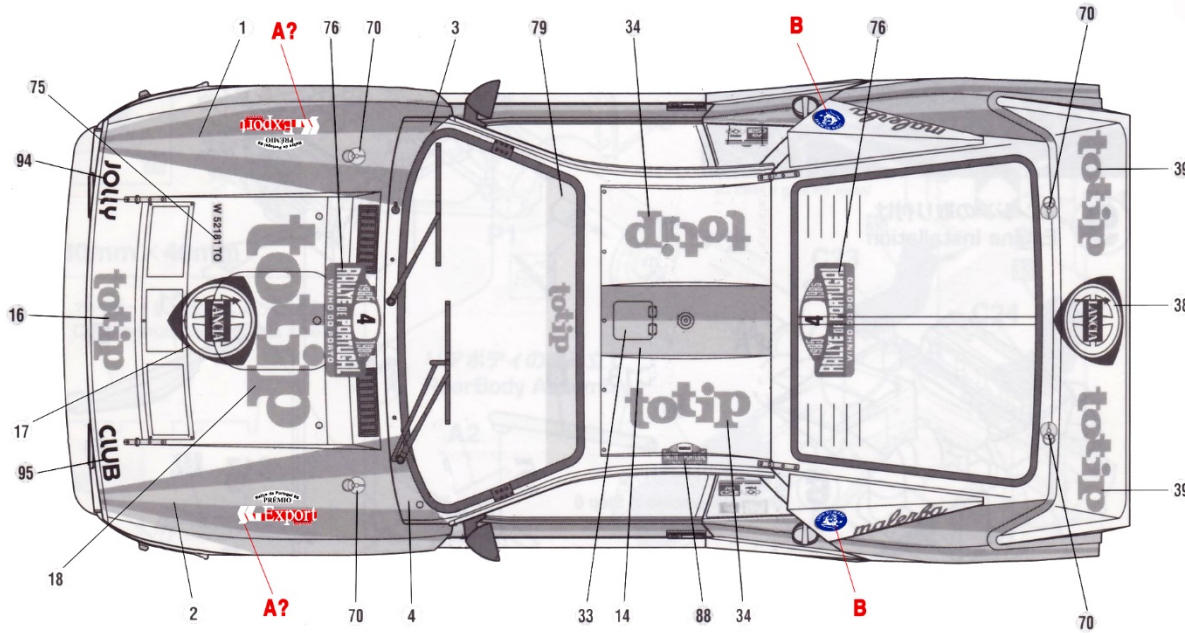

Lancia 037 – Rallte de Portugal – Vinho do Porto 1985
Massimo Biasion/Tiziano Siviero
2nd overall

For Kit Hasegawa 202014

- Use only the kit decals marked in black circles, and the interior decals
- Apply the Printlab decals, marked in red, where indicated