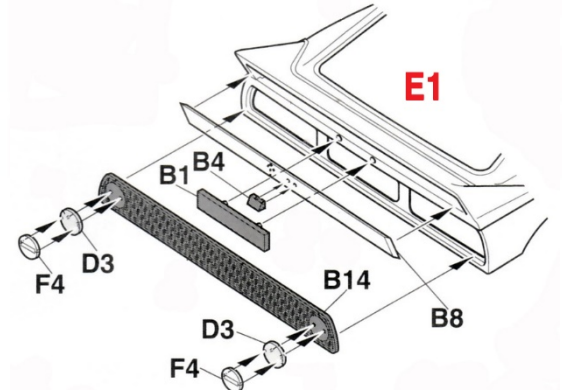

Lancia 037 – Rallye de Portugal – Vinho do Porto 1986

Carlos Bica/Cândido Júnior

2nd overall

For all Lancia 037 Hasegawa models

- Body – White overall
- Use part B4 included in the kit, as shown at **E1**
- Use the interior decals, except on seats

**Lancia 037 – Rallye de Portugal – Vinho do Porto 1983**  
**Walter Röhrl/Christian Geistdörfer**  
**3rd overall**

For Kit Hasegawa CR31 (25031)

- Use parts B1 and B4 included in the kit, as shown at **E1**
- Use only the kit decals marked in black circles, and the interior decals
- Apply the Printlab decals, marked in **red**, where indicated