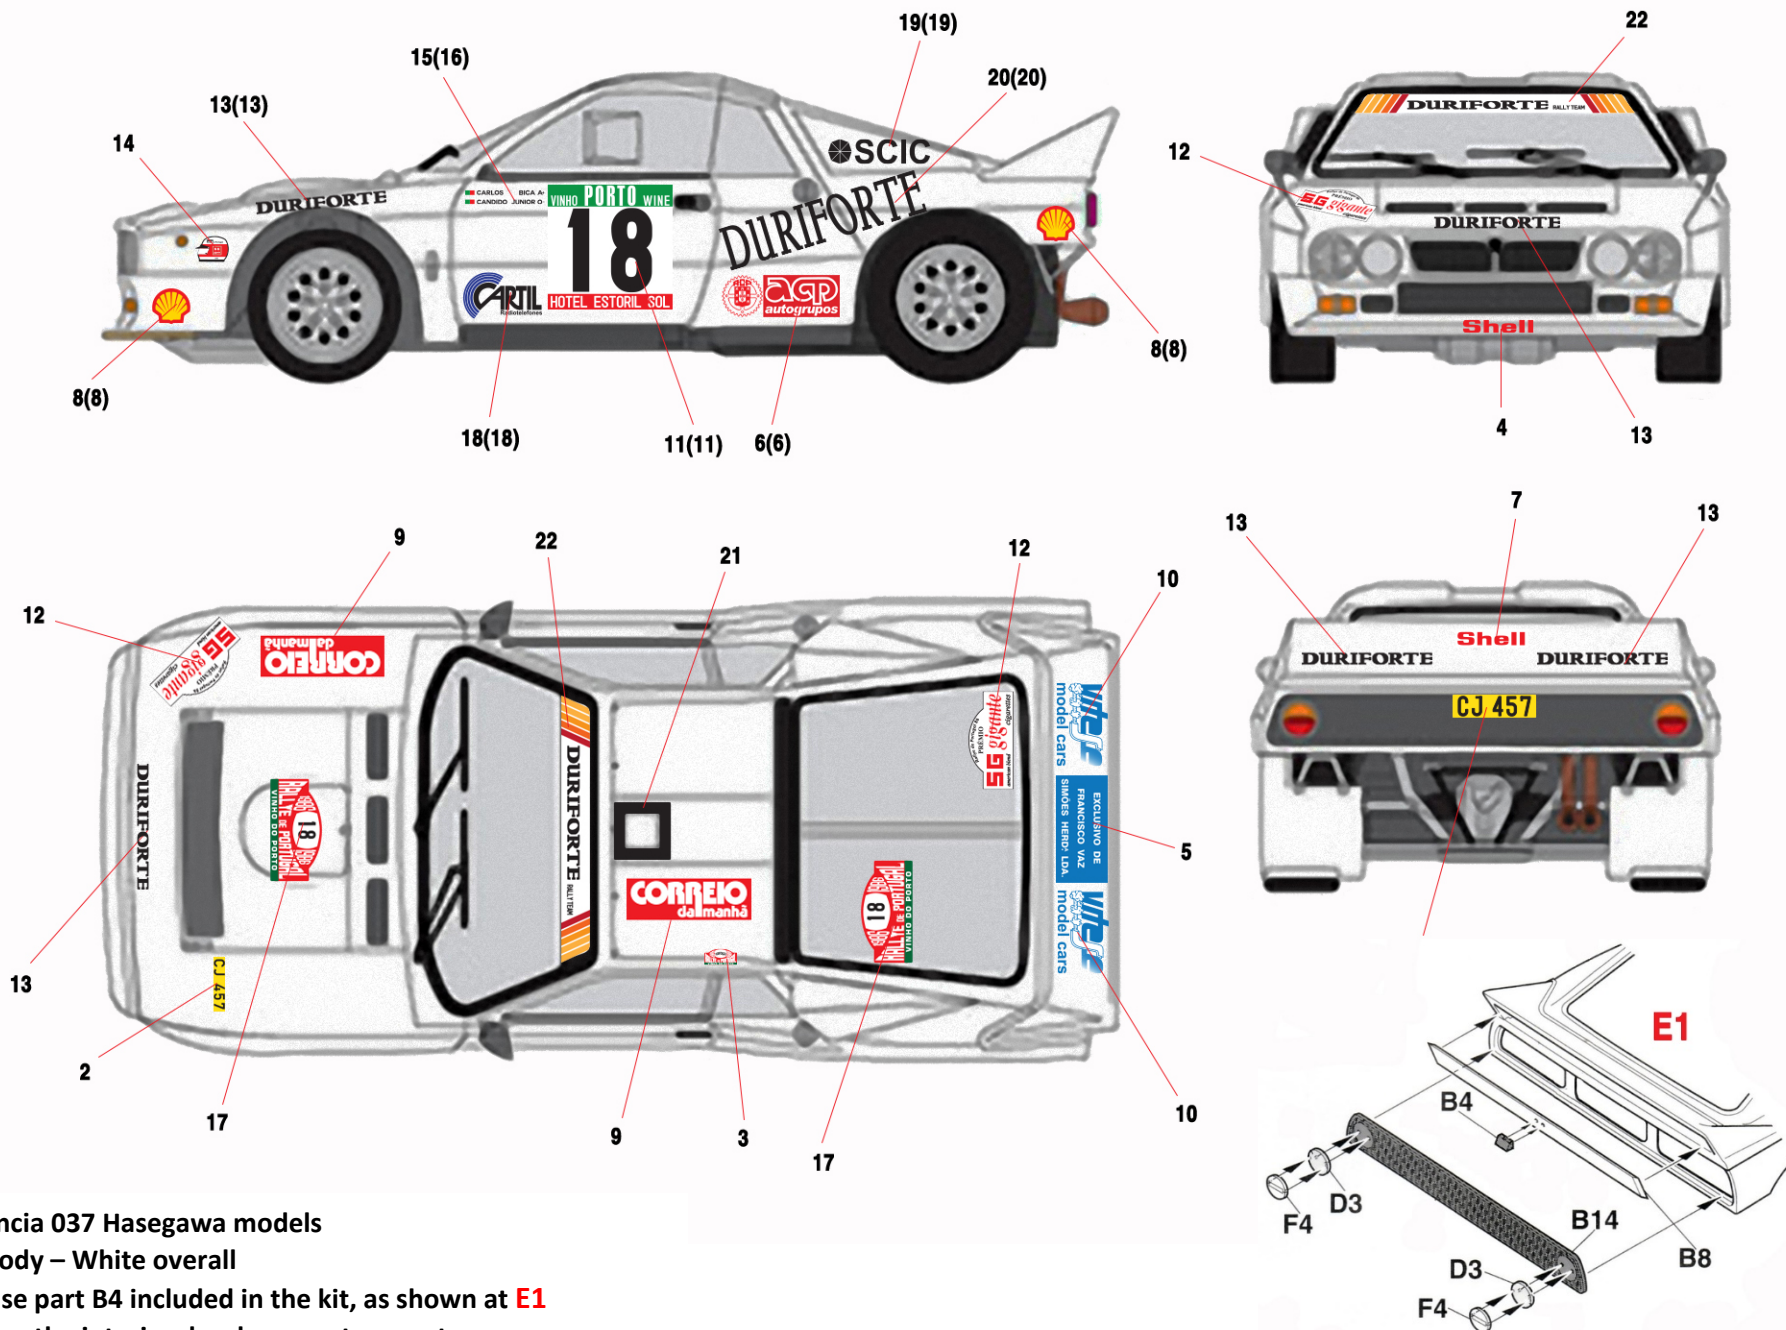

Lancia 037 – Rallye de Portugal – Vinho do Porto 1986

Carlos Bica/Cândido Júnior

2nd overall

For all Lancia 037 Hasegawa models

- Body – White overall
- Use part B4 included in the kit, as shown at **E1**
- Use the interior decals, except on seats

**Lancia 037 – Rallye de Portugal – Vinho do Porto 1983**  
**Walter Röhrl/Christian Geistdörfer**  
**3rd overall**

For Kit Hasegawa CR31 (25031)

- Use parts B1 and B4 included in the kit, as shown at **E1**
- Use only the kit decals marked in black circles, and the interior decals
- Apply the Printlab decals, marked in **red**, where indicated

**Lancia 037 – Rallte de Portugal – Vinho do Porto 1985**  
**Massimo Biasion/Tiziano Siviero**  
**2nd overall**

For Kit Hasegawa 202014

- Use only the kit decals marked in black circles, and the interior decals
- Apply the Printlab decals, marked in red, where indicated