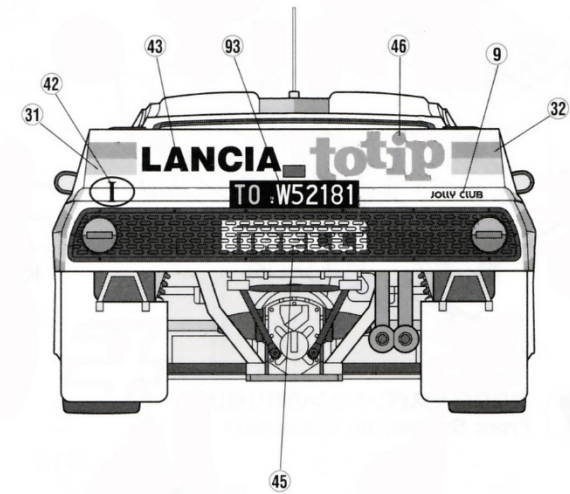

Lancia 037 – Rallye de Portugal – Vinho do Porto 1986

Carlos Bica/Cândido Júnior

2nd overall

For all Lancia 037 Hasegawa models

- Body – White overall
- Use part B4 included in the kit, as shown at **E1**
- Use the interior decals, except on seats

**Lancia 037 – Rallye de Portugal – Vinho do Porto 1983**  
**Walter Röhrl/Christian Geistdörfer**  
**3rd overall**

For Kit Hasegawa CR31 (25031)

- Use parts B1 and B4 included in the kit, as shown at **E1**
- Use only the kit decals marked in black circles, and the interior decals
- Apply the Printlab decals, marked in **red**, where indicated

**Lancia 037 – Rallte de Portugal – Vinho do Porto 1985**  
**Massimo Biasion/Tiziano Siviero**  
**2nd overall**

For Kit Hasegawa 202014

- Use only the kit decals marked in black circles, and the interior decals
- Apply the Printlab decals, marked in red, where indicated