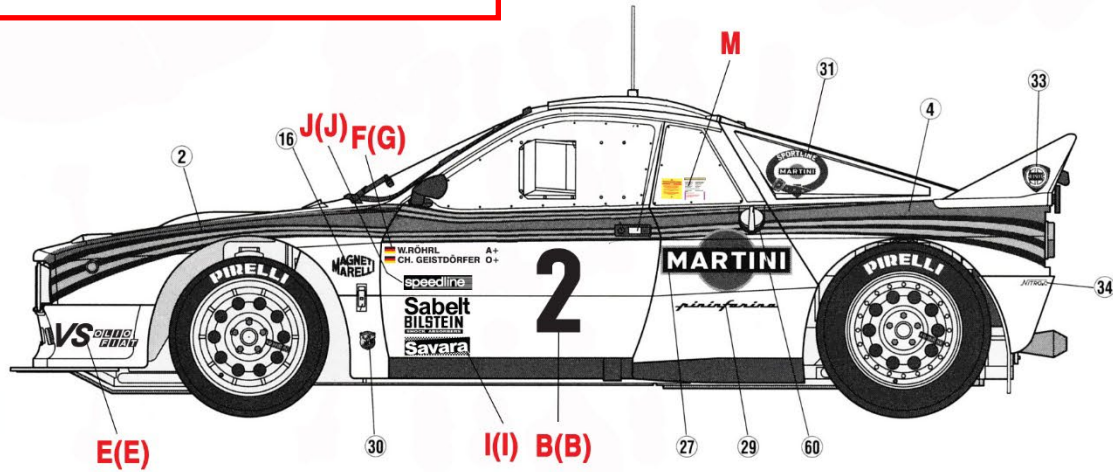

Lancia 037 – Rallye de Portugal – Vinho do Porto 1986

Carlos Bica/Cândido Júnior

2nd overall

For all Lancia 037 Hasegawa models

- Body – White overall
- Use part B4 included in the kit, as shown at **E1**
- Use the interior decals, except on seats

**Lancia 037 – Rallye de Portugal – Vinho do Porto 1983**  
**Walter Röhrl/Christian Geistdörfer**  
**3rd overall**

For Kit Hasegawa CR31 (25031)

- Use parts B1 and B4 included in the kit, as shown at **E1**
- Use only the kit decals marked in black circles, and the interior decals
- Apply the Printlab decals, marked in **red**, where indicated