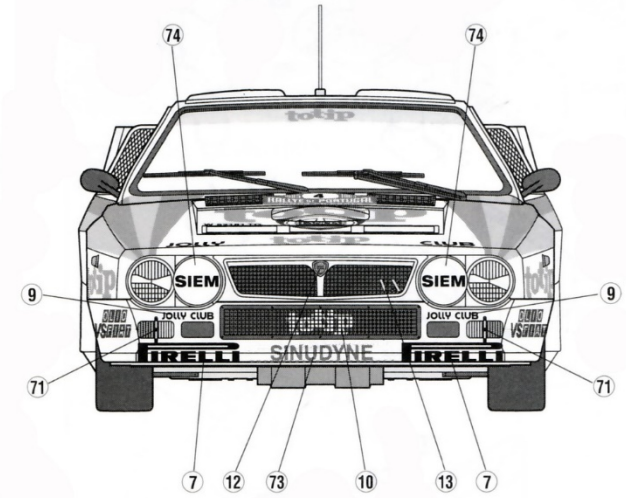

Lancia 037 – Rallye de Portugal – Vinho do Porto 1986

Carlos Bica/Cândido Júnior

2nd overall

For all Lancia 037 Hasegawa models

- Body – White overall
- Use part B4 included in the kit, as shown at **E1**
- Use the interior decals, except on seats

**Lancia 037 – Rallye de Portugal – Vinho do Porto 1983**  
**Walter Röhrl/Christian Geistdörfer**  
**3rd overall**

For Kit Hasegawa CR31 (25031)

- Use parts B1 and B4 included in the kit, as shown at **E1**
- Use only the kit decals marked in black circles, and the interior decals
- Apply the Printlab decals, marked in **red**, where indicated

**Lancia 037 – Rallte de Portugal – Vinho do Porto 1985**  
**Massimo Biasion/Tiziano Siviero**  
**2nd overall**

For Kit Hasegawa 202014

- Use only the kit decals marked in black circles, and the interior decals
- Apply the Printlab decals, marked in red, where indicated