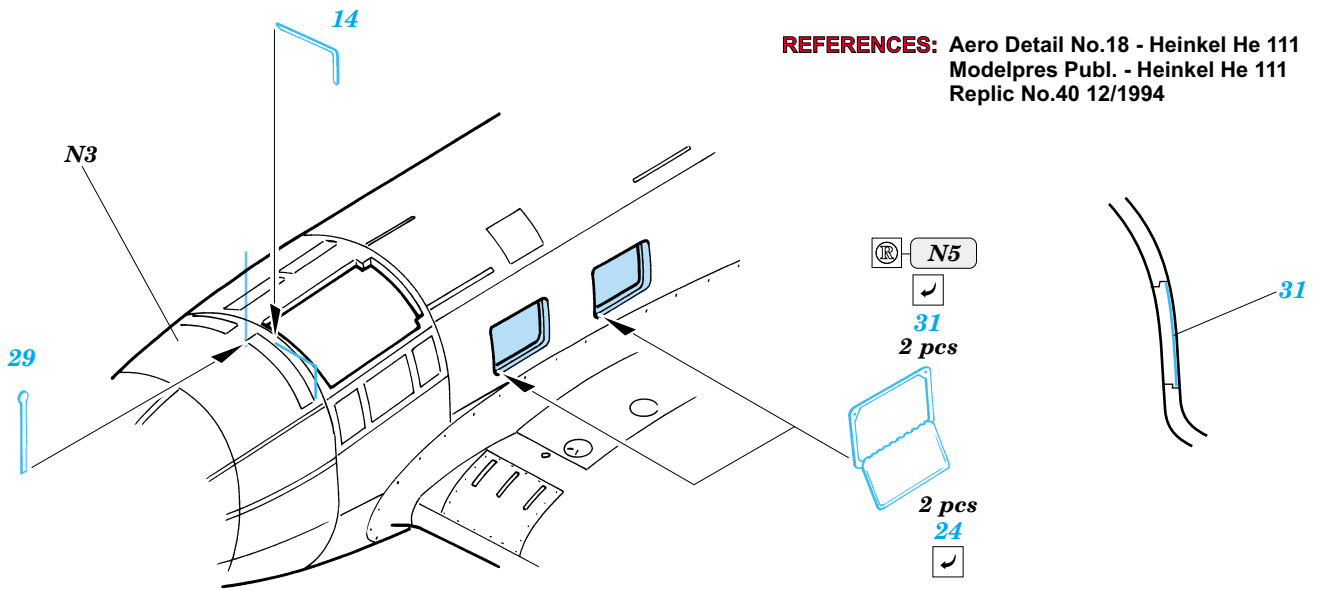

ORIGINAL KIT PARTS
PŮVODNÍ DÍLY STAVEBNICE

PHOTO-ETCHED PARTS
LEPTANÉ DÍLY

PARTS TO BE REMOVED
DÍLY K ODSTRANĚNÍ

FILL
TMELIT

2 sets**2 sets**

REFERENCES: Aero Detail No.18 - Heinkel He 111
Modelpres Publ. - Heinkel He 111
Replic No.40 12/1994

For further detail sets look for **eduard** 73 264 He-111P interior set
(not included in this set)

Look for **Eduard MASK CX 089** for 1/72 for He-111
(not included in this set)