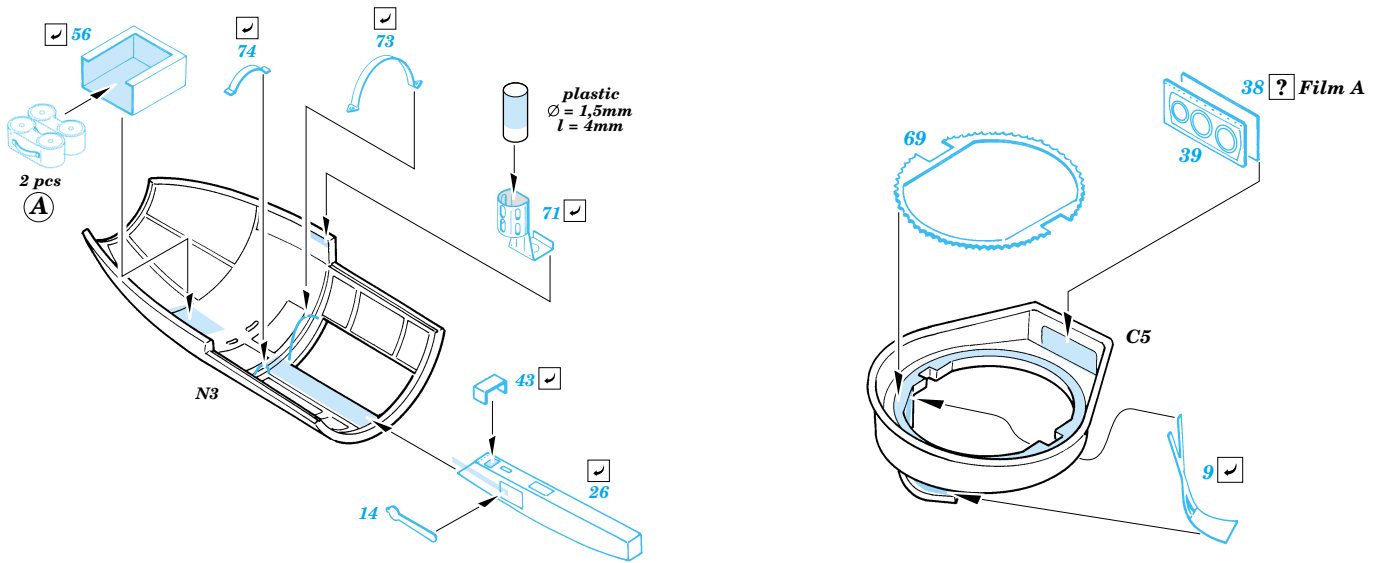

ORIGINAL KIT PARTS
PŮVODNÍ DÍLY STAVEBNICE

PHOTO-ETCHED PARTS
LEPTANÉ DÍLY

PARTS TO BE REMOVED
DÍLY K ODSTRANĚNÍ

FILL
TMELIT

2 sets**2 sets**

REFERENCES: Aero Detail No.18 - Heinkel He 111
Modelpres Publ. - Heinkel He 111
Replic No.40 12/1994

For further detail sets look for **eduard** 73 264 He-111P interior set
(not included in this set)

Look for **Eduard MASK CX 089** for 1/72 for He-111
(not included in this set)