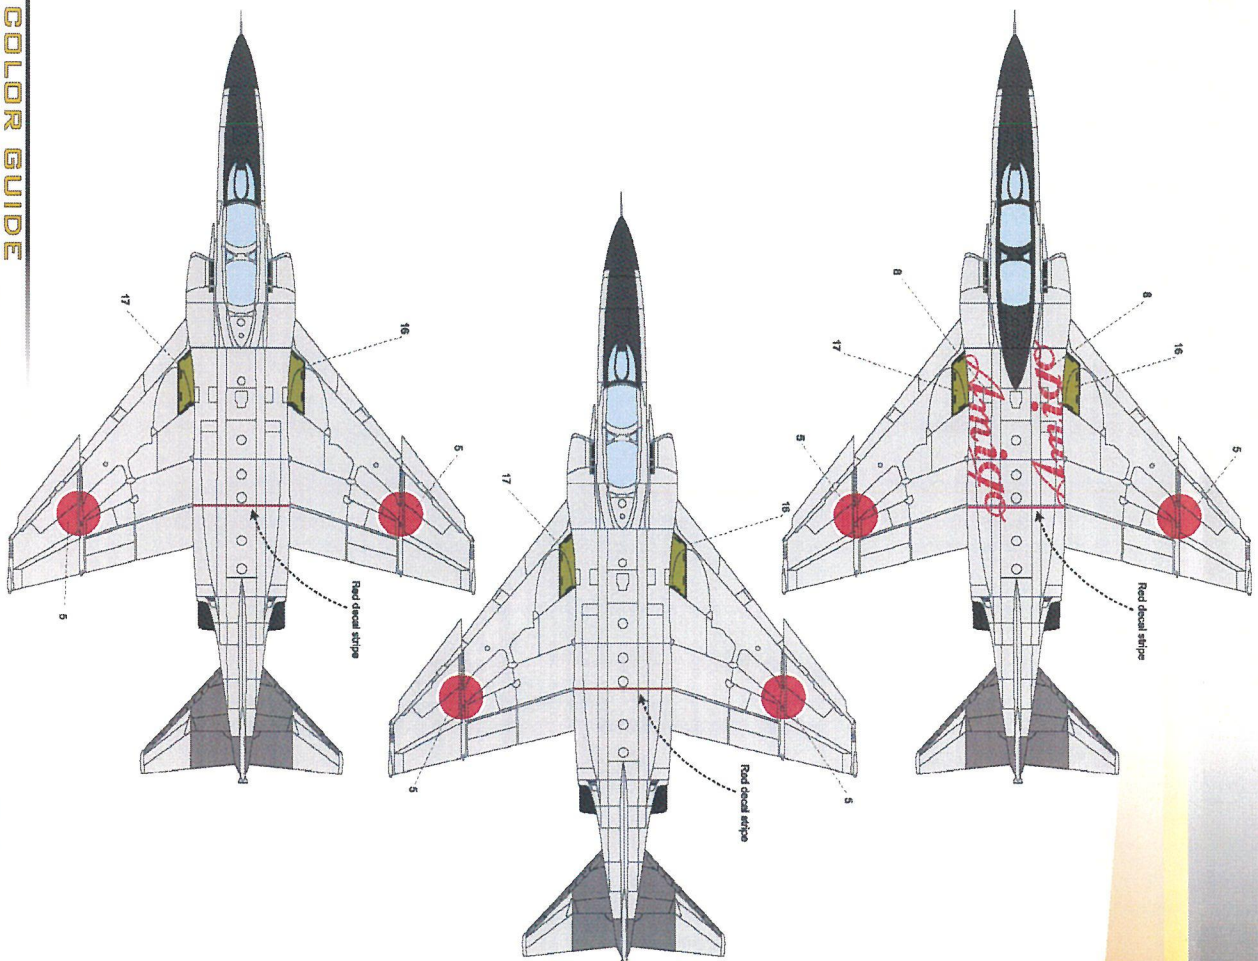

72-036

1/72 SCALE

**CAM**

**Phantom East**

CUSTOM AERONAUTICAL MINIATURES

**COLOR GUIDE**

- GLOSS WHITE (FS 17875) Lower surfaces
- LIGHT GRAY (FS 36231) Upper surfaces

- FLAT BLACK Radome / anti-glare panel / canopy frame / vertical stabilizer
- STEEL Engine exhaust area

Copyright ©2004

[WWW.CAMDECALS.COM](http://WWW.CAMDECALS.COM)

MCDONNELL DOUGLAS F-4EJ PHANTOM II  
 JAPAN AIR SELF DEFENSE FORCE (JASDF)

**McDonnell Douglas F-4EJ Phantom II**  
 Serial No. 37-8323  
 301st Squadron, 5th Air Wing  
 Japan Air Self Defence Force (JASDF)  
 1989

## COLOR GUIDE

- GLOSS WHITE (FS 17875)**  
Lower surfaces
- LIGHT GRAY (FS 36231)**  
Upper surfaces
- FLAT BLACK**  
Radome / anti-glare panel /  
canopy frame / vertical stabilizer
- STEEL**  
Engine exhaust area
- GLOSS RED (FS 11136)**  
Vertical fin tip

## COLOR GUIDE

- GLOSS WHITE (FS 17875)**  
Lower surfaces
- LIGHT GRAY (FS 36231)**  
Upper surfaces
- FLAT BLACK**  
Radome / anti-glare panel /  
canopy frame / vertical stabilizer
- STEEL**  
Engine exhaust area