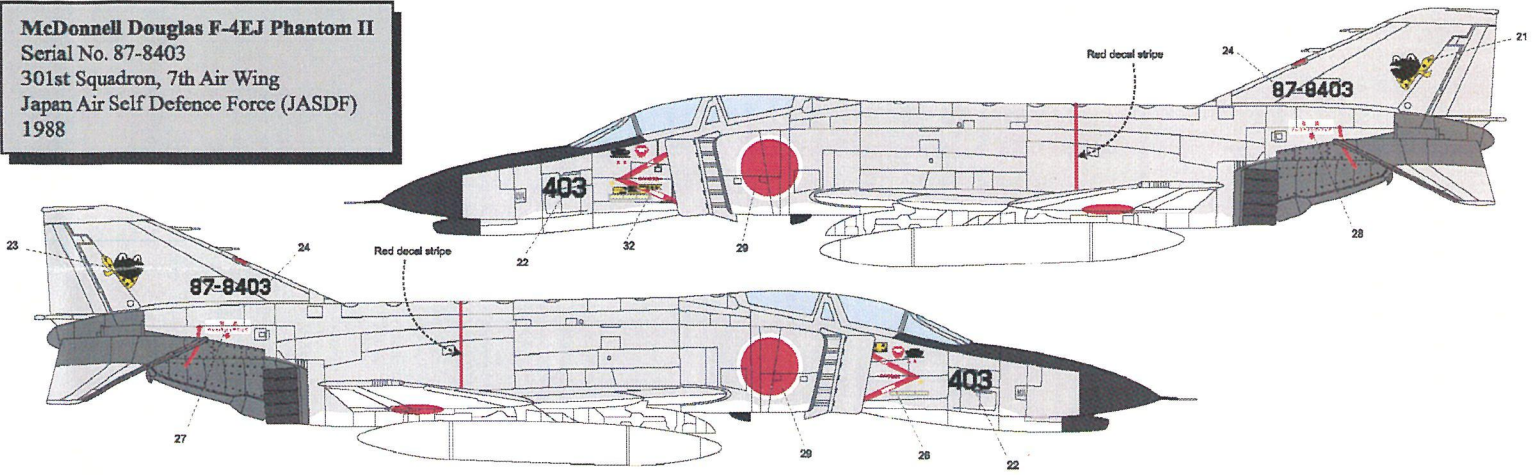

COLOR GUIDE

- **GLOSS WHITE (FS 17875)**
  Lower surfaces
- **LIGHT GRAY (FS 36231)**
  Upper surfaces
- **FLAT BLACK**
  Radome / anti-glare panel
- **STEEL**
  Engine exhaust area

McDonnell Douglas F-4EJ Phantom II
Serial No. 37-8320
301st Squadron, 5th Air Wing
Japan Air Self Defence Force (JASDF)
1989