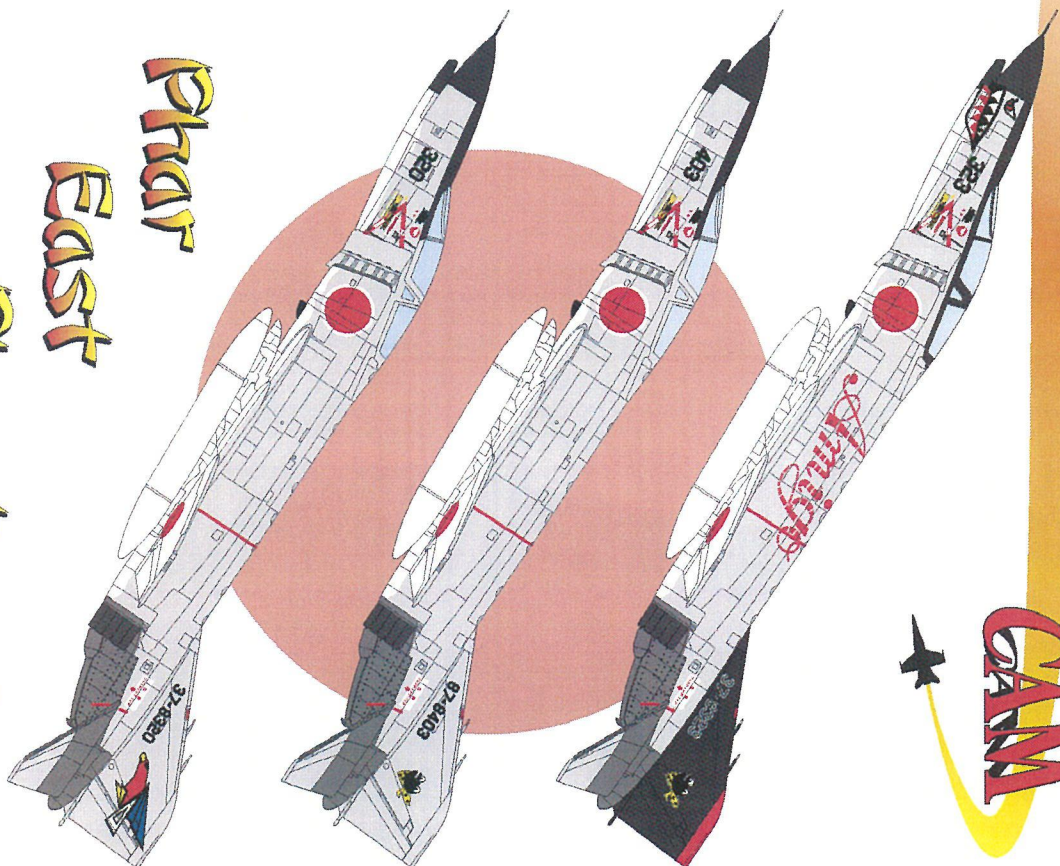

72-036

1/72 SCALE

**CAM**

**Phantom East**

CUSTOM AERONAUTICAL MINIATURES

**COLOR GUIDE**

- GLOSS WHITE (FS 17875) Lower surfaces
- LIGHT GRAY (FS 36231) Upper surfaces

- FLAT BLACK Radome / anti-glare panel / canopy frame / vertical stabilizer
- STEEL Engine exhaust area