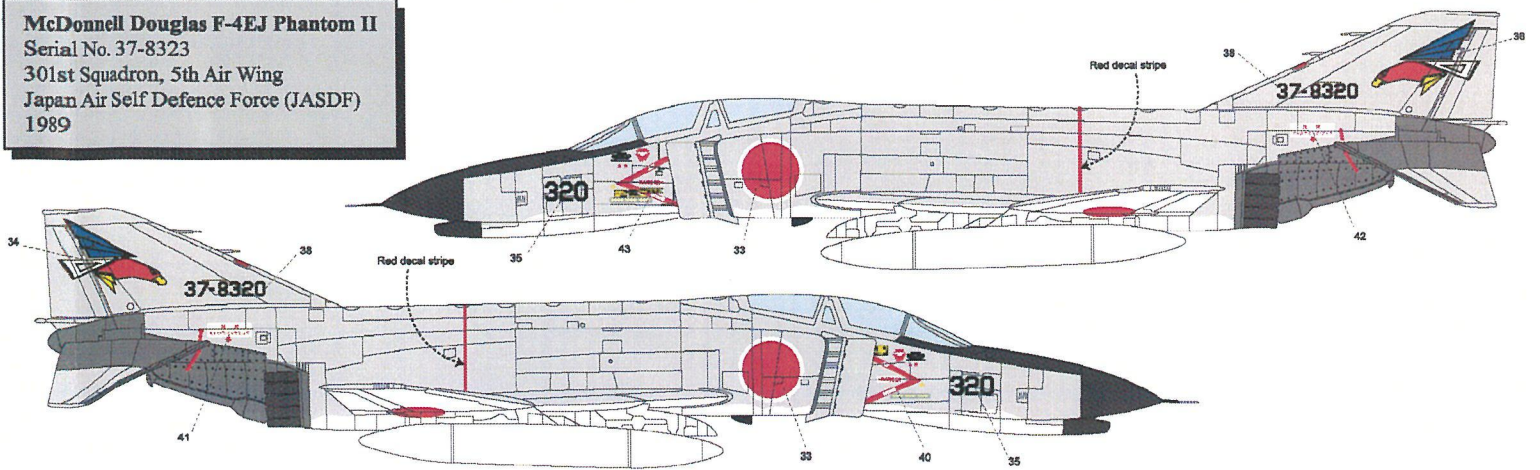

COLOR GUIDE

- **GLOSS WHITE (FS 17875)**
  Lower surfaces
- **LIGHT GRAY (FS 36231)**
  Upper surfaces
- **FLAT BLACK**
  Radome / anti-glare panel /
  canopy frame / vertical stabilizer
- **STEEL**
  Engine exhaust area