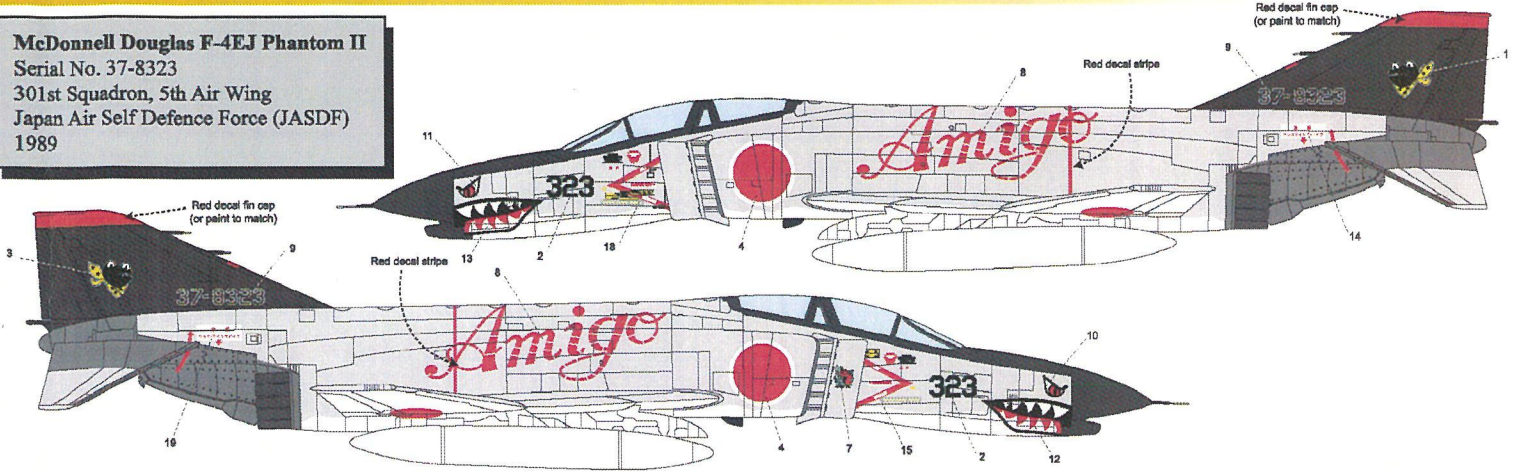

72-036

1/72 SCALE

**CAM**

**Phantom East**

CUSTOM AERONAUTICAL MINIATURES

**COLOR GUIDE**

- GLOSS WHITE (FS 17875) Lower surfaces
- LIGHT GRAY (FS 36231) Upper surfaces

- FLAT BLACK Radome / anti-glare panel / canopy frame / vertical stabilizer
- STEEL Engine exhaust area

**RECOMMENDED KIT:**

Hasegawa 1/72 F-4E/F-4EJ series

To order our full color catalog, visit us on the web at [www.camdecals.com](http://www.camdecals.com)

CUSTOM AERONAUTICAL MINIATURES  
 10 Potomac Irvine, CA 92620  
 ALL RIGHTS RESERVED

Copyright ©2004

[WWW.CAMDECALS.COM](http://WWW.CAMDECALS.COM)

MCDONNELL DOUGLAS F-4EJ PHANTOM II  
 JAPAN AIR SELF DEFENSE FORCE (JASDF)

**McDonnell Douglas F-4EJ Phantom II**  
 Serial No. 37-8323  
 301st Squadron, 5th Air Wing  
 Japan Air Self Defence Force (JASDF)  
 1989

## COLOR GUIDE

- GLOSS WHITE (FS 17875)**  
Lower surfaces
- LIGHT GRAY (FS 36231)**  
Upper surfaces
- FLAT BLACK**  
Radome / anti-glare panel /  
canopy frame / vertical stabilizer
- STEEL**  
Engine exhaust area
- GLOSS RED (FS 11136)**  
Vertical fin tip