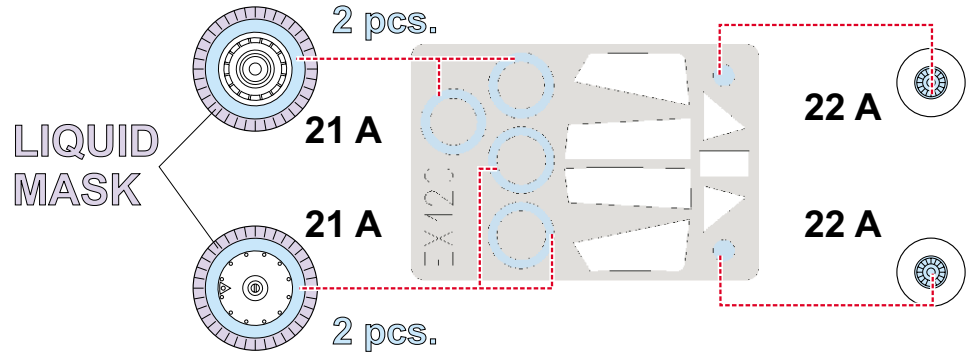

eduard
MASK

Ta 152 1/48

The die-cut mask for accurate canopy frame painting of the
Italeri scale 1/48 KIT

EX 120

5.) INTERIOR COLOR

6.) CAMOUFLAGE COLOR

REFERENCES: Model Art #577 - Focke-Wulf Fw190D & Ta152