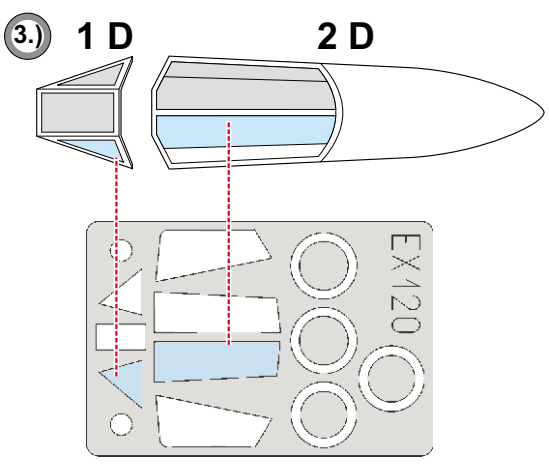

eduard
MASK

Ta 152 1/48

The die-cut mask for accurate canopy frame painting of the
Italeri scale 1/48 KIT

EX 120

5.) INTERIOR COLOR

6.) CAMOUFLAGE COLOR

REFERENCES: Model Art #577 - Focke-Wulf Fw190D & Ta152