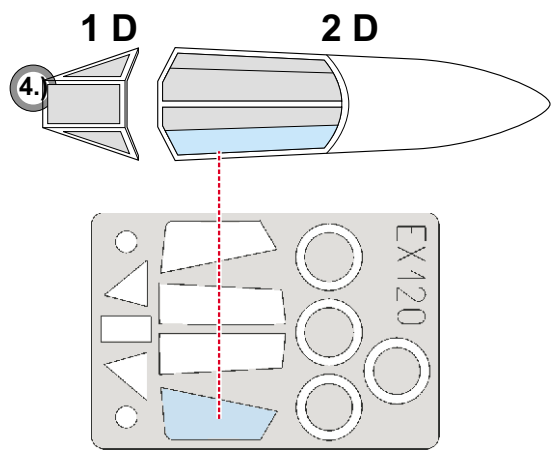

eduard
MASK

Ta 152 1/48

The die-cut mask for accurate canopy frame painting of the
Italeri scale 1/48 KIT

EX 120

5.) INTERIOR COLOR

6.) CAMOUFLAGE COLOR

REFERENCES: Model Art #577 - Focke-Wulf Fw190D & Ta152