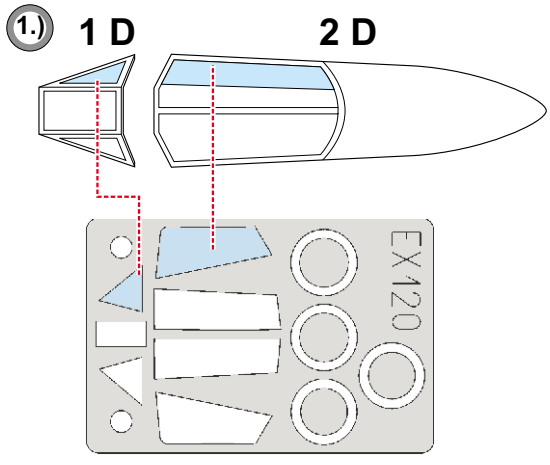

eduard
MASK

Ta 152 1/48

The die-cut mask for accurate canopy frame painting of the
Italeri scale 1/48 KIT

EX 120

5.) INTERIOR COLOR

6.) CAMOUFLAGE COLOR

REFERENCES: Model Art #577 - Focke-Wulf Fw190D & Ta152