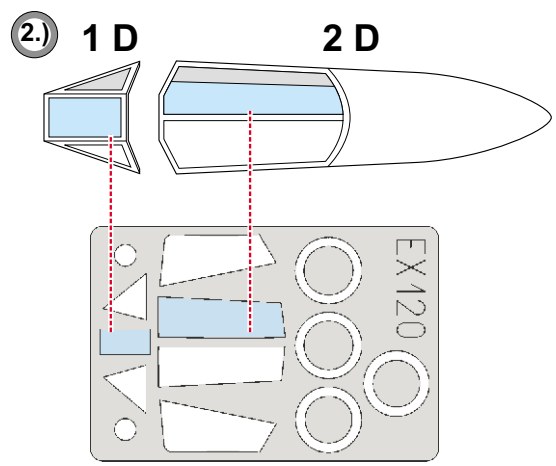

eduard
MASK

Ta 152 1/48

The die-cut mask for accurate canopy frame painting of the
Italeri scale 1/48 KIT

EX 120

5.) INTERIOR COLOR

6.) CAMOUFLAGE COLOR

REFERENCES: Model Art #577 - Focke-Wulf Fw190D & Ta152