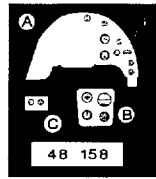

AVIA S 199

48 158

1/48 scale detail set for HOBBYCRAFT kit

-  OPPOSITE SIDE
-  REMOVE
-  BEND
-  REPLACE
-  GRIND