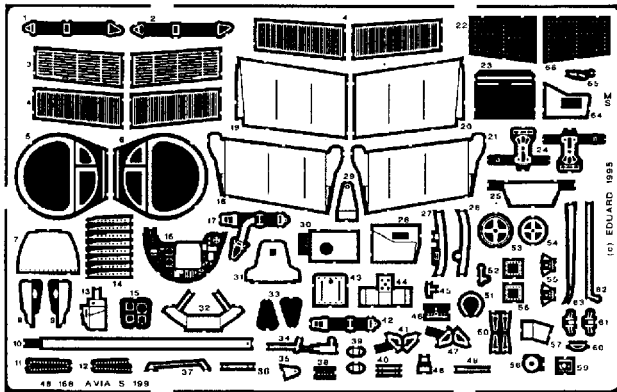

AVIA S 199

48 158

1/48 scale detail set for HOBBYCRAFT kit

-  OPPOSITE SIDE
-  REMOVE
-  BEND
-  REPLACE
-  GRIND