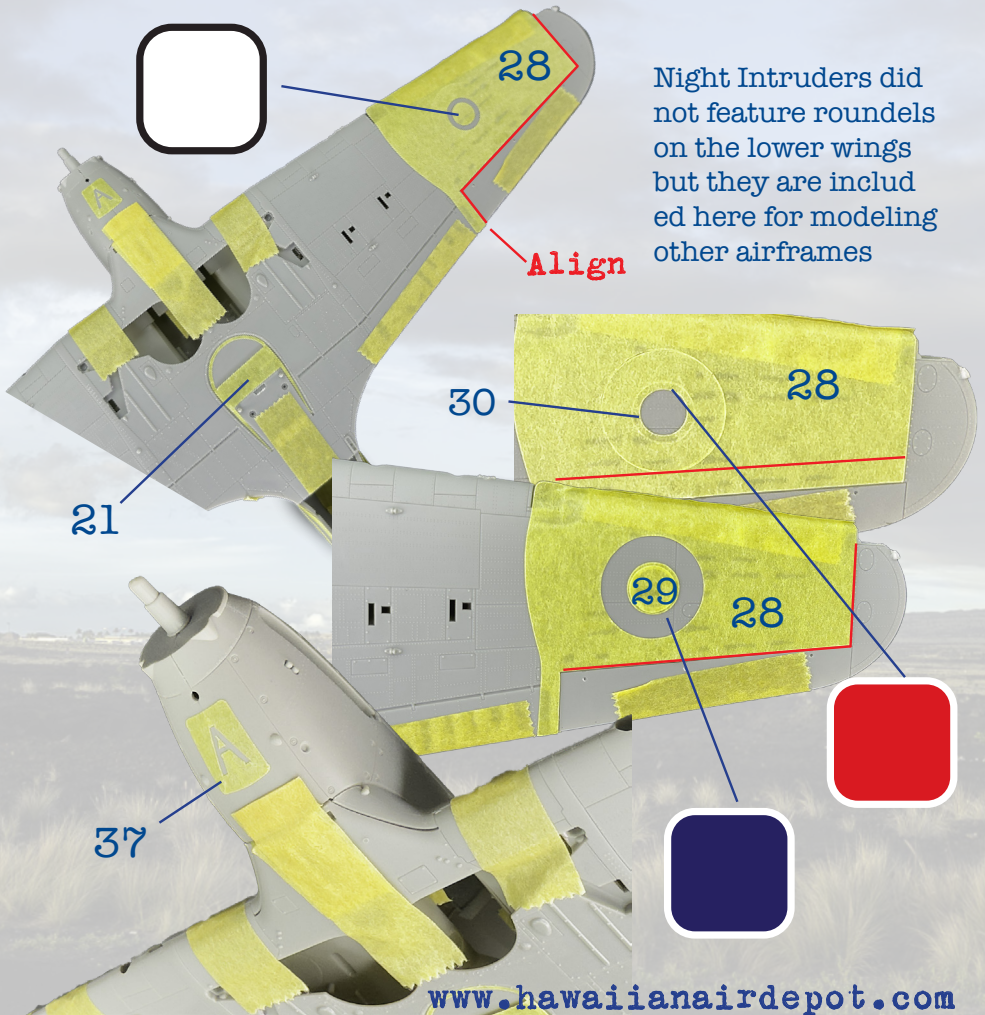

Hawaiian Air Depot

Designs for Scale Modelers

48012 87 Sqn. Hurricane Night Intruders

Placement Guide for the 1/48 Arma Hurricane IIc

Page 1

Hawaiian Air Depot
Designs for Scale Modelers

48012 87 Sqn. Hurricane Night Intruders

Placement Guide for the 1/48 Arma Hurricane IIc

Page 2

Hawaiian Air Depot
Designs for Scale Modelers

48012 87 Sqn. Hurricane Night Intruders

Placement Guide for the 1/48 Arma Hurricane IIc

Page 3

Night Intruders did not feature roundels on the lower wings but they are included here for modeling other airframes