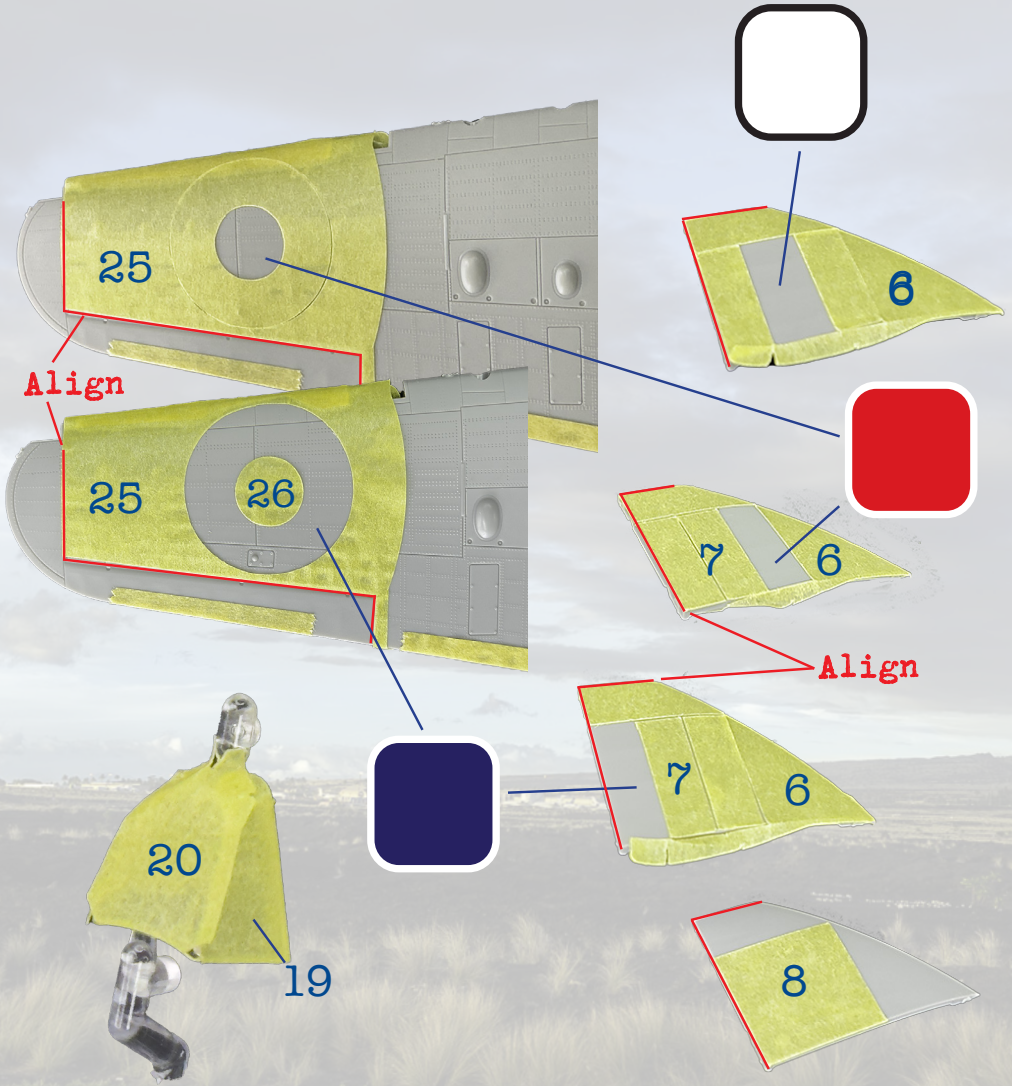

Hawaiian Air Depot

Designs for Scale Modelers

48012 87 Sqn. Hurricane Night Intruders

Placement Guide for the 1/48 Arma Hurricane IIc

Page 1

Hawaiian Air Depot
Designs for Scale Modelers

48012 87 Sqn. Hurricane Night Intruders

Placement Guide for the 1/48 Arma Hurricane IIc

Page 2

Hawaiian Air Depot
Designs for Scale Modelers

48012 87 Sqn. Hurricane Night Intruders

Placement Guide for the 1/48 Arma Hurricane IIc

Page 3

Night Intruders did not feature roundels on the lower wings but they are included here for modeling other airframes