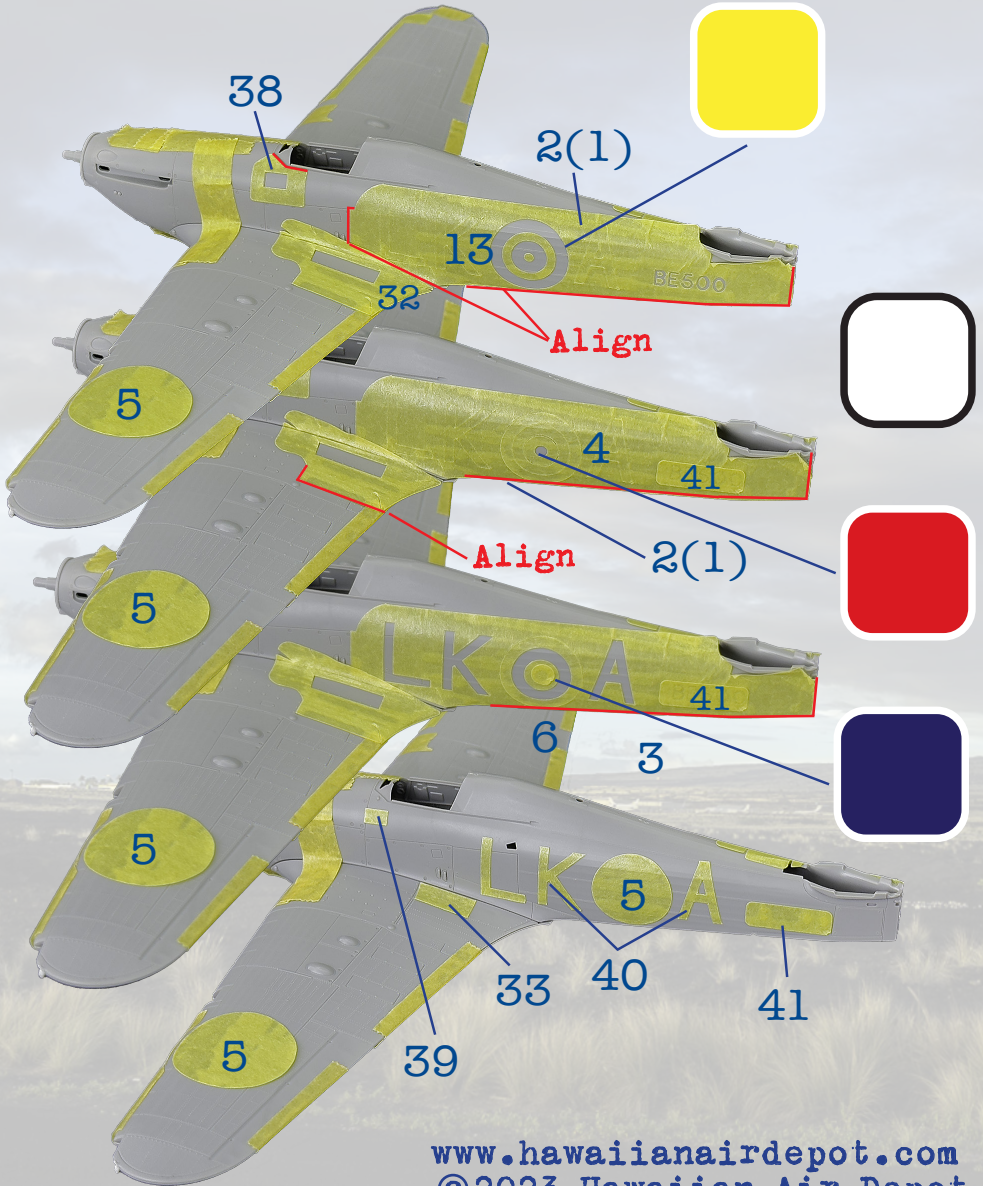

Hawaiian Air Depot

Designs for Scale Modelers

48012 87 Sqn. Hurricane Night Intruders

Placement Guide for the 1/48 Arma Hurricane IIc

Page 1

Hawaiian Air Depot
Designs for Scale Modelers

48012 87 Sqn. Hurricane Night Intruders

Placement Guide for the 1/48 Arma Hurricane IIc

Page 2

Hawaiian Air Depot
Designs for Scale Modelers

48012 87 Sqn. Hurricane Night Intruders

Placement Guide for the 1/48 Arma Hurricane IIc

Page 3

Night Intruders did not feature roundels on the lower wings but they are included here for modeling other airframes