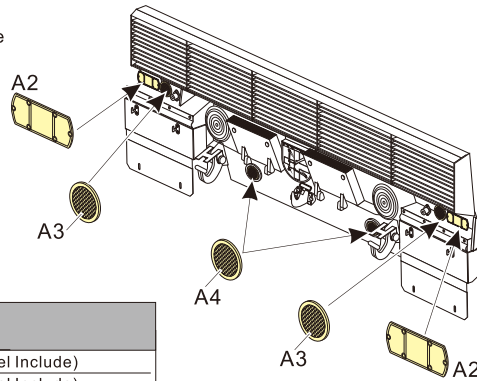

VOYAGERMODEL® 无微不至 极尽享受  
 The Best Upgrade Solution

Recommended item

PE 35775	Modern German Leopard 2A5 Basic ( Ver.B Gun barrel Include)
PE 35776	Modern German Leopard 2A6 Basic ( Ver.B Gun barrel Include)
VBS 0199	Modern German Rh-M-120 L/55 120mm Gun Barrel (Leopard2A6used )
VBS 0200	Modern German Rh-M-120 L/44 120mm Gun Barrel (Leopard2A5used )