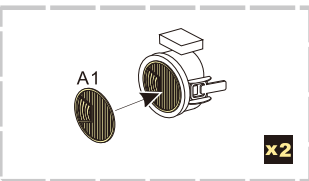

VOYAGERMODEL® 无微不至 极尽享受  
 The Best Upgrade Solution

Recommended item

PE 35775	Modern German Leopard 2A5 Basic ( Ver.B Gun barrel Include)
PE 35776	Modern German Leopard 2A6 Basic ( Ver.B Gun barrel Include)
VBS 0199	Modern German Rh-M-120 L/55 120mm Gun Barrel (Leopard2A6used )
VBS 0200	Modern German Rh-M-120 L/44 120mm Gun Barrel (Leopard2A5used )