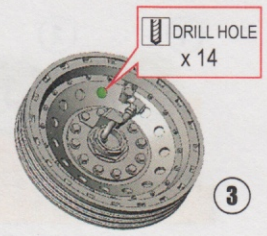

1/48

B-29 Superfortress wheel set (# 1)

Total 28 resin parts with 6 rubber wheels

4822

Made in Ukraine

Made in Ukraine