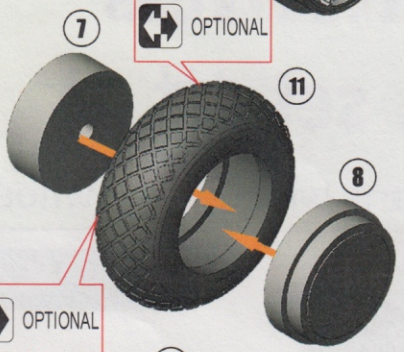

1/48

B-29 Superfortress wheel set (# 1)

Total 28 resin parts with 6 rubber wheels

4822

Made in Ukraine

Made in Ukraine