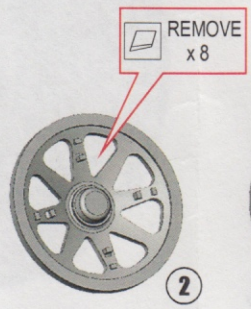

1/48

B-29 Superfortress wheel set (# 1)

Total 28 resin parts with 6 rubber wheels

4822

Made in Ukraine

Made in Ukraine