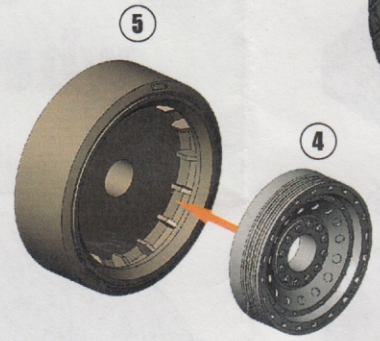

1/48

B-29 Superfortress wheel set (# 1)

Total 28 resin parts with 6 rubber wheels

4822

Made in Ukraine

Made in Ukraine