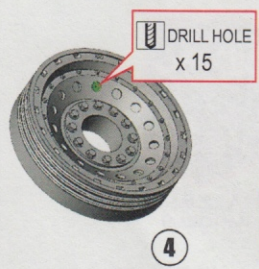

1/48

B-29 Superfortress wheel set (# 1)

Total 28 resin parts with 6 rubber wheels

4822

Made in Ukraine

Made in Ukraine