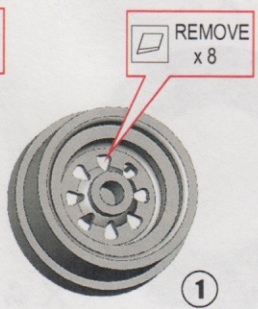

1/48

B-29 Superfortress wheel set (# 1)

Total 28 resin parts with 6 rubber wheels

4822

Made in Ukraine

Made in Ukraine