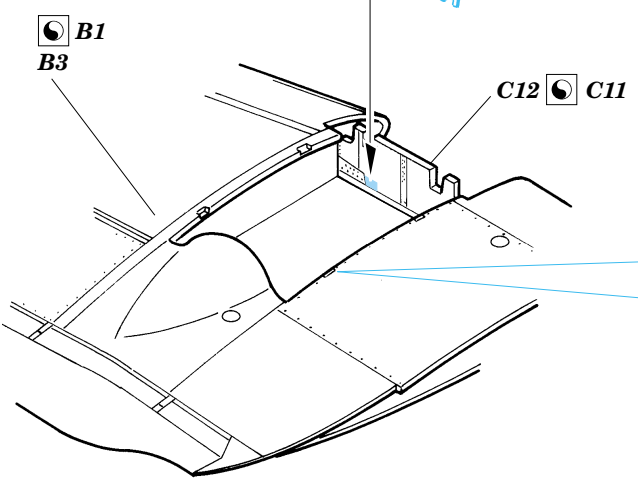

Film

ORIGINAL KIT PARTS
PŮVODNÍ DÍLY STAVEBNICE

PHOTO-ETCHED PARTS
LEPTANÉ DÍLY

PARTS TO BE REMOVED
DÍLY K ODSTRANĚNÍ

FILL
TMELIT

2 sets

2 sets

REFERENCES:
 Aero Detail No.18 - Heinkel He 111
 Modelpres Publ. - Heinkel He 111
 Replic No.40 12/1994

*For further detail sets look for **eduard** 73 247 He-111H-6 interior set (not included in this set)*