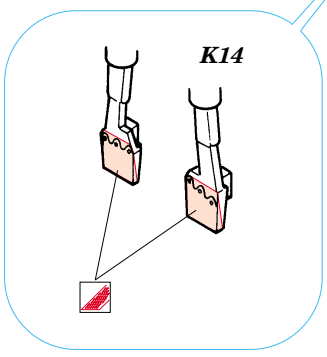

Film

ORIGINAL KIT PARTS
PŮVODNÍ DÍLY STAVEBNICE

PHOTO-ETCHED PARTS
LEPTANÉ DÍLY

PARTS TO BE REMOVED
DÍLY K ODSTRANĚNÍ

FILL
TMELIT

2 sets

2 sets

REFERENCES:
 Aero Detail No.18 - Heinkel He 111
 Modelpres Publ. - Heinkel He 111
 Replic No.40 12/1994

*For further detail sets look for **eduard** 73 247 He-111H-6 interior set (not included in this set)*