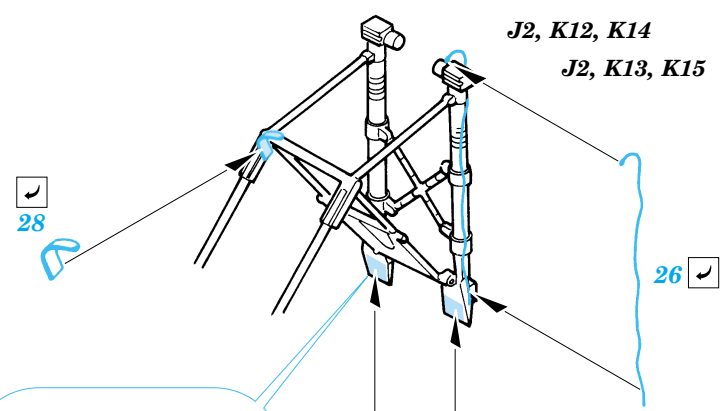

Film

ORIGINAL KIT PARTS
PŮVODNÍ DÍLY STAVEBNICE

PHOTO-ETCHED PARTS
LEPTANÉ DÍLY

PARTS TO BE REMOVED
DÍLY K ODSTRANĚNÍ

FILL
TMELIT

2 sets

2 sets

REFERENCES:
 Aero Detail No.18 - Heinkel He 111
 Modelpres Publ. - Heinkel He 111
 Replic No.40 12/1994

*For further detail sets look for **eduard** 73 247 He-111H-6 interior set (not included in this set)*