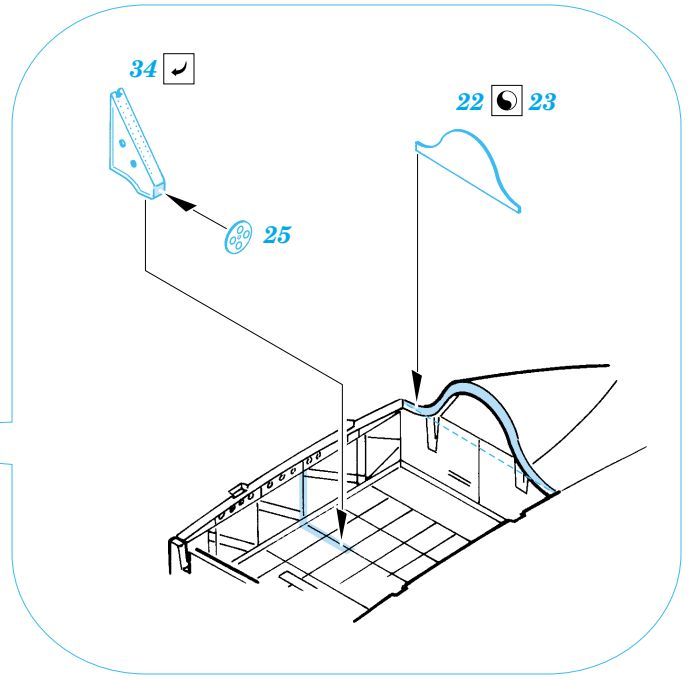

Film

ORIGINAL KIT PARTS
PŮVODNÍ DÍLY STAVEBNICE

PHOTO-ETCHED PARTS
LEPTANÉ DÍLY

PARTS TO BE REMOVED
DÍLY K ODSTRANĚNÍ

FILL
TMELIT

2 sets

2 sets

REFERENCES:
 Aero Detail No.18 - Heinkel He 111
 Modelpres Publ. - Heinkel He 111
 Replic No.40 12/1994

*For further detail sets look for **eduard** 73 247 He-111H-6 interior set (not included in this set)*