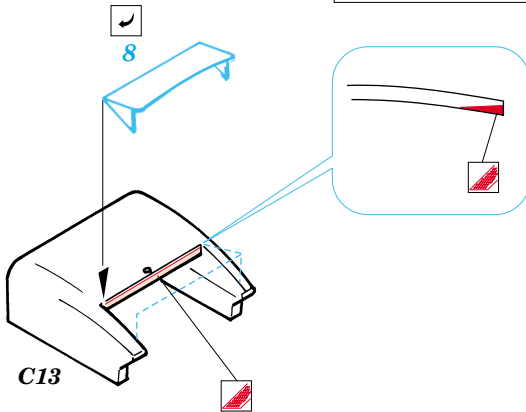

Film

ORIGINAL KIT PARTS
PŮVODNÍ DÍLY STAVEBNICE

PHOTO-ETCHED PARTS
LEPTANÉ DÍLY

PARTS TO BE REMOVED
DÍLY K ODSTRANĚNÍ

FILL
TMELIT

2 sets

2 sets

REFERENCES:
 Aero Detail No.18 - Heinkel He 111
 Modelpres Publ. - Heinkel He 111
 Replic No.40 12/1994

*For further detail sets look for **eduard** 73 247 He-111H-6 interior set (not included in this set)*