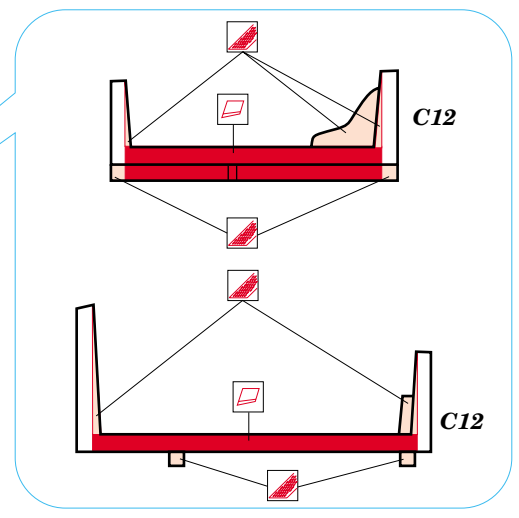

Film

ORIGINAL KIT PARTS
PŮVODNÍ DÍLY STAVEBNICE

PHOTO-ETCHED PARTS
LEPTANÉ DÍLY

PARTS TO BE REMOVED
DÍLY K ODSTRANĚNÍ

FILL
TMELIT

2 sets

2 sets

REFERENCES:
 Aero Detail No.18 - Heinkel He 111
 Modelpres Publ. - Heinkel He 111
 Replic No.40 12/1994

*For further detail sets look for **eduard** 73 247 He-111H-6 interior set (not included in this set)*