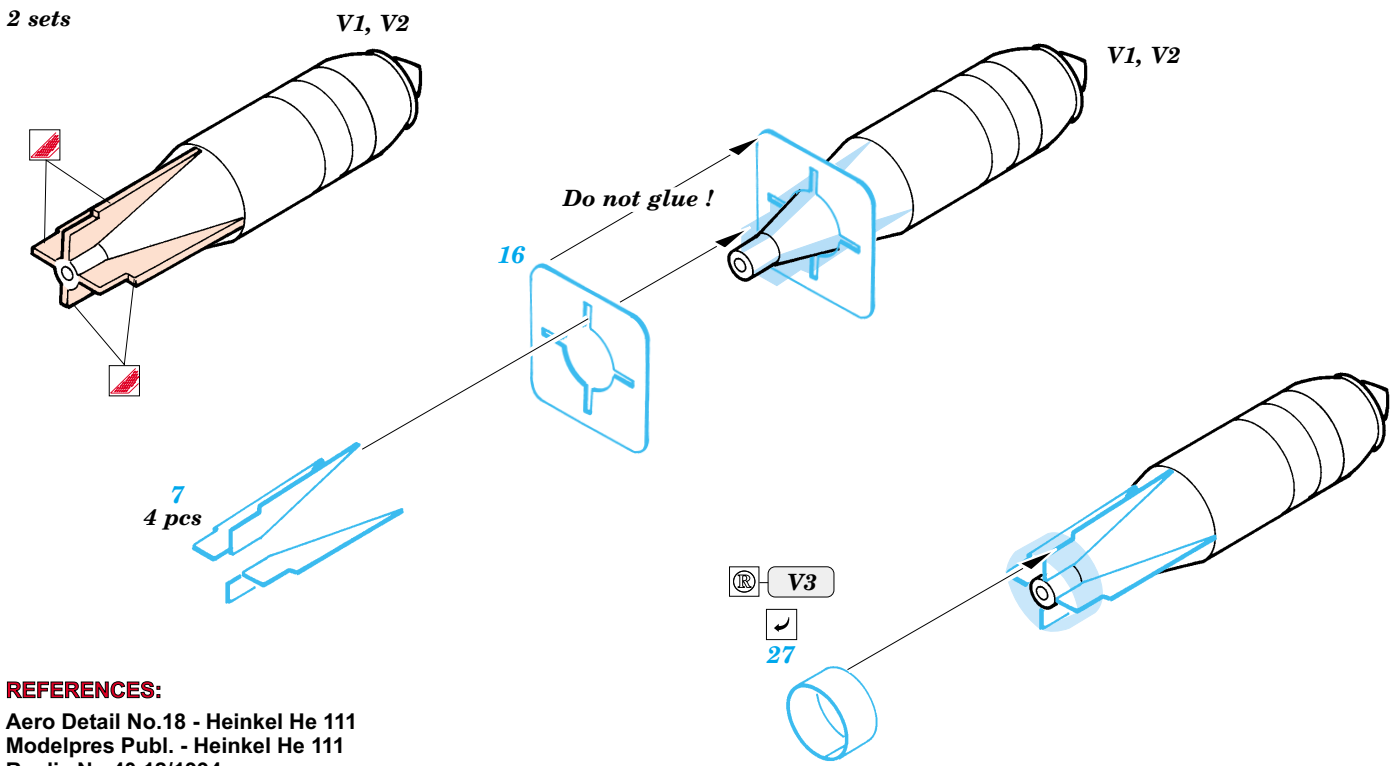

Film

ORIGINAL KIT PARTS
PŮVODNÍ DÍLY STAVEBNICE

PHOTO-ETCHED PARTS
LEPTANÉ DÍLY

PARTS TO BE REMOVED
DÍLY K ODSTRANĚNÍ

FILL
TMELIT

2 sets

2 sets

REFERENCES:
 Aero Detail No.18 - Heinkel He 111
 Modelpres Publ. - Heinkel He 111
 Replic No.40 12/1994

*For further detail sets look for **eduard** 73 247 He-111H-6 interior set (not included in this set)*