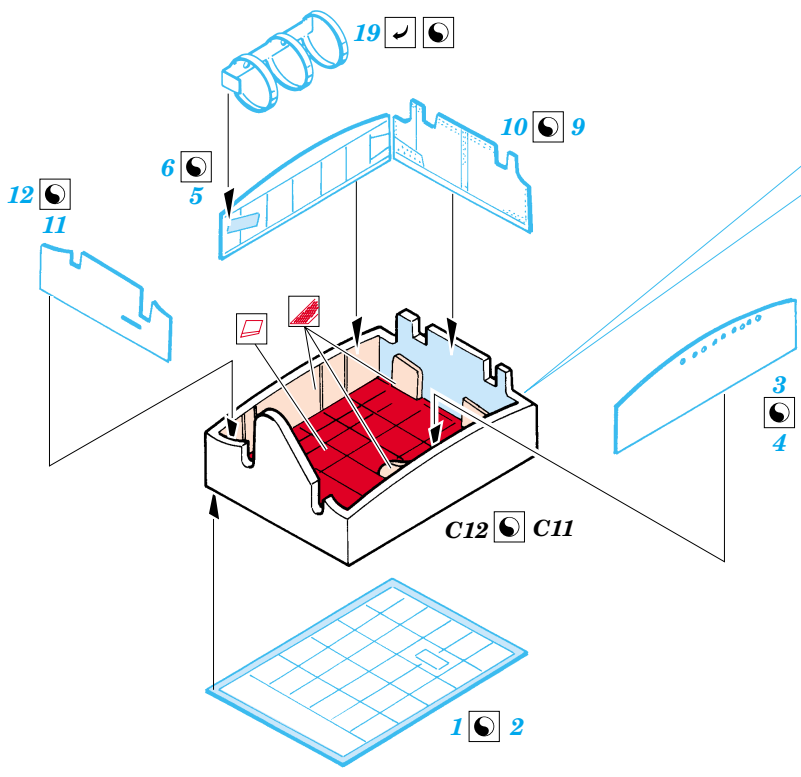

Film

ORIGINAL KIT PARTS
PŮVODNÍ DÍLY STAVEBNICE

PHOTO-ETCHED PARTS
LEPTANÉ DÍLY

PARTS TO BE REMOVED
DÍLY K ODSTRANĚNÍ

FILL
TMELIT

2 sets

2 sets

REFERENCES:
 Aero Detail No.18 - Heinkel He 111
 Modelpres Publ. - Heinkel He 111
 Replic No.40 12/1994

*For further detail sets look for **eduard** 73 247 He-111H-6 interior set (not included in this set)*