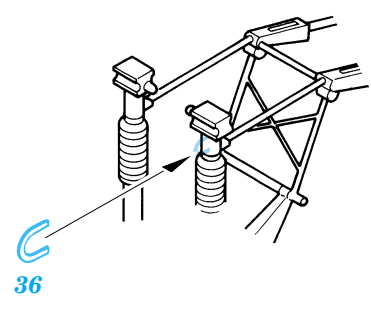

Film

ORIGINAL KIT PARTS
PŮVODNÍ DÍLY STAVEBNICE

PHOTO-ETCHED PARTS
LEPTANÉ DÍLY

PARTS TO BE REMOVED
DÍLY K ODSTRANĚNÍ

FILL
TMELIT

2 sets

2 sets

REFERENCES:
 Aero Detail No.18 - Heinkel He 111
 Modelpres Publ. - Heinkel He 111
 Replic No.40 12/1994

*For further detail sets look for **eduard** 73 247 He-111H-6 interior set (not included in this set)*