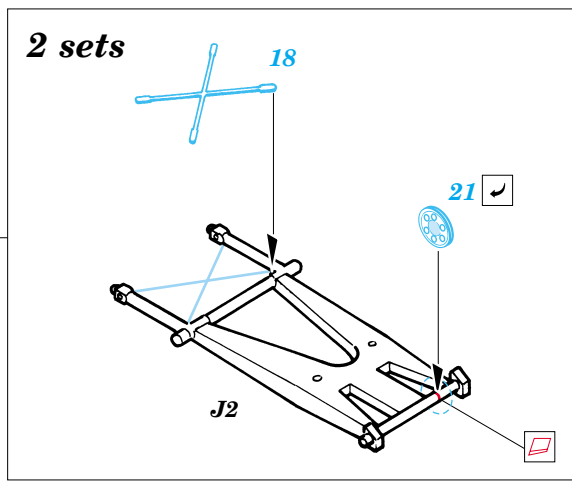

Film

ORIGINAL KIT PARTS
PŮVODNÍ DÍLY STAVEBNICE

PHOTO-ETCHED PARTS
LEPTANÉ DÍLY

PARTS TO BE REMOVED
DÍLY K ODSTRANĚNÍ

FILL
TMELIT

2 sets

2 sets

REFERENCES:
 Aero Detail No.18 - Heinkel He 111
 Modelpres Publ. - Heinkel He 111
 Replic No.40 12/1994

*For further detail sets look for **eduard** 73 247 He-111H-6 interior set (not included in this set)*