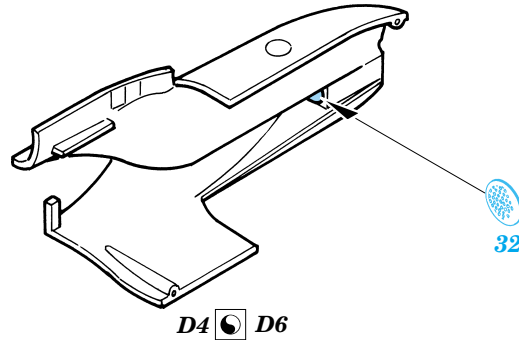

Film

ORIGINAL KIT PARTS
PŮVODNÍ DÍLY STAVEBNICE

PHOTO-ETCHED PARTS
LEPTANÉ DÍLY

PARTS TO BE REMOVED
DÍLY K ODSTRANĚNÍ

FILL
TMELIT

2 sets

2 sets

REFERENCES:
 Aero Detail No.18 - Heinkel He 111
 Modelpres Publ. - Heinkel He 111
 Replic No.40 12/1994

*For further detail sets look for **eduard** 73 247 He-111H-6 interior set (not included in this set)*