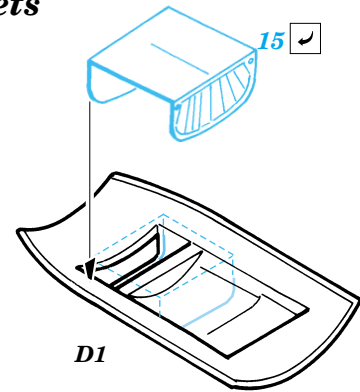

Film

ORIGINAL KIT PARTS
PŮVODNÍ DÍLY STAVEBNICE

PHOTO-ETCHED PARTS
LEPTANÉ DÍLY

PARTS TO BE REMOVED
DÍLY K ODSTRANĚNÍ

FILL
TMELIT

2 sets

2 sets

REFERENCES:
 Aero Detail No.18 - Heinkel He 111
 Modelpres Publ. - Heinkel He 111
 Replic No.40 12/1994

*For further detail sets look for **eduard** 73 247 He-111H-6 interior set (not included in this set)*