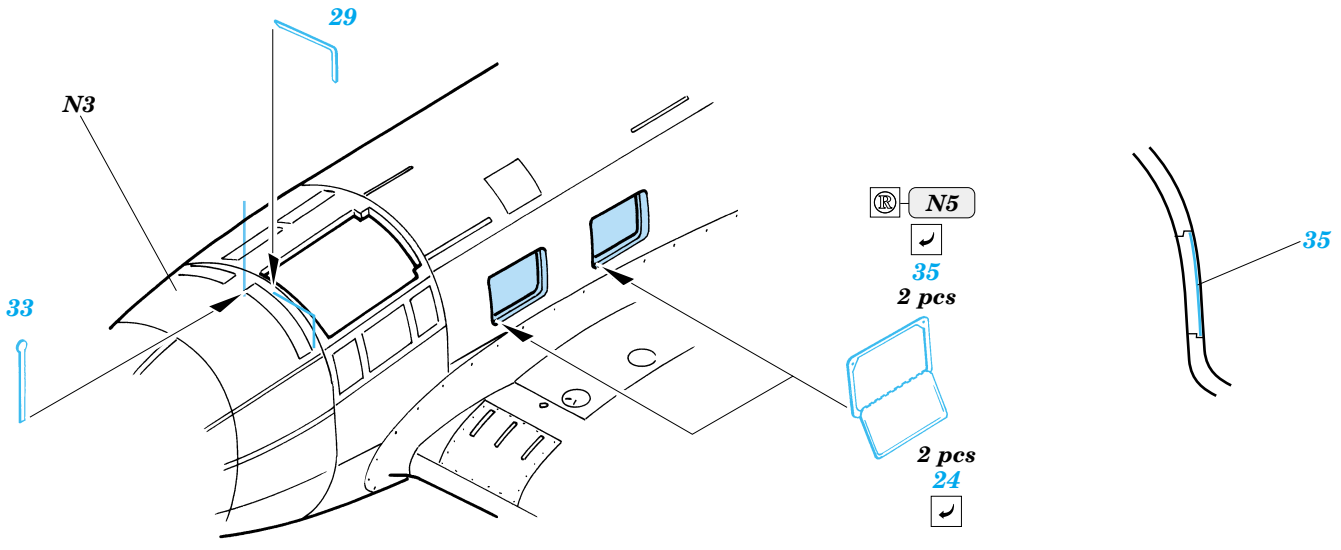

Film

ORIGINAL KIT PARTS
PŮVODNÍ DÍLY STAVEBNICE

PHOTO-ETCHED PARTS
LEPTANÉ DÍLY

PARTS TO BE REMOVED
DÍLY K ODSTRANĚNÍ

FILL
TMELIT

2 sets

2 sets

REFERENCES:
 Aero Detail No.18 - Heinkel He 111
 Modelpres Publ. - Heinkel He 111
 Replic No.40 12/1994

*For further detail sets look for **eduard** 73 247 He-111H-6 interior set (not included in this set)*