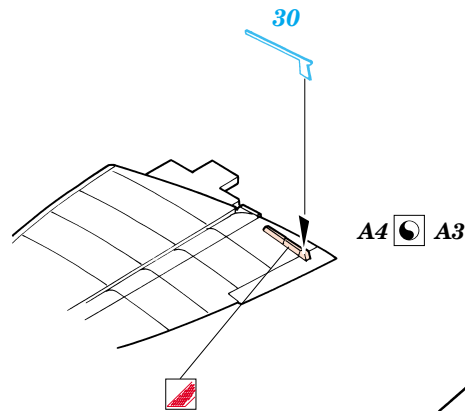

Film

ORIGINAL KIT PARTS
PŮVODNÍ DÍLY STAVEBNICE

PHOTO-ETCHED PARTS
LEPTANÉ DÍLY

PARTS TO BE REMOVED
DÍLY K ODSTRANĚNÍ

FILL
TMELIT

2 sets

2 sets

REFERENCES:
 Aero Detail No.18 - Heinkel He 111
 Modelpres Publ. - Heinkel He 111
 Replic No.40 12/1994

*For further detail sets look for **eduard** 73 247 He-111H-6 interior set (not included in this set)*