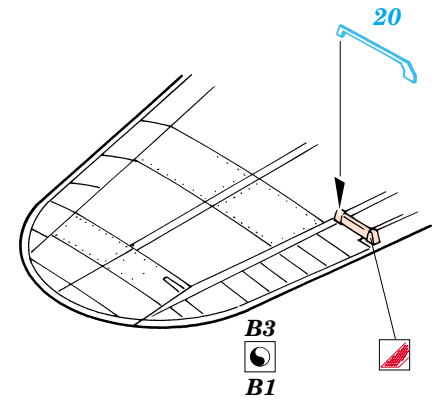

Film

ORIGINAL KIT PARTS
PŮVODNÍ DÍLY STAVEBNICE

PHOTO-ETCHED PARTS
LEPTANÉ DÍLY

PARTS TO BE REMOVED
DÍLY K ODSTRANĚNÍ

FILL
TMELIT

2 sets

2 sets

REFERENCES:
 Aero Detail No.18 - Heinkel He 111
 Modelpres Publ. - Heinkel He 111
 Replic No.40 12/1994

*For further detail sets look for **eduard** 73 247 He-111H-6 interior set (not included in this set)*