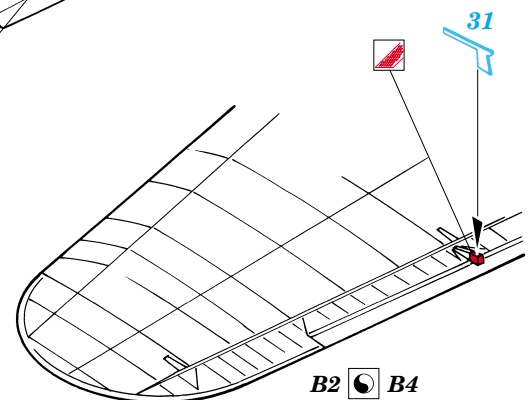

Film

ORIGINAL KIT PARTS
PŮVODNÍ DÍLY STAVEBNICE

PHOTO-ETCHED PARTS
LEPTANÉ DÍLY

PARTS TO BE REMOVED
DÍLY K ODSTRANĚNÍ

FILL
TMELIT

2 sets

2 sets

REFERENCES:
 Aero Detail No.18 - Heinkel He 111
 Modelpres Publ. - Heinkel He 111
 Replic No.40 12/1994

*For further detail sets look for **eduard** 73 247 He-111H-6 interior set (not included in this set)*