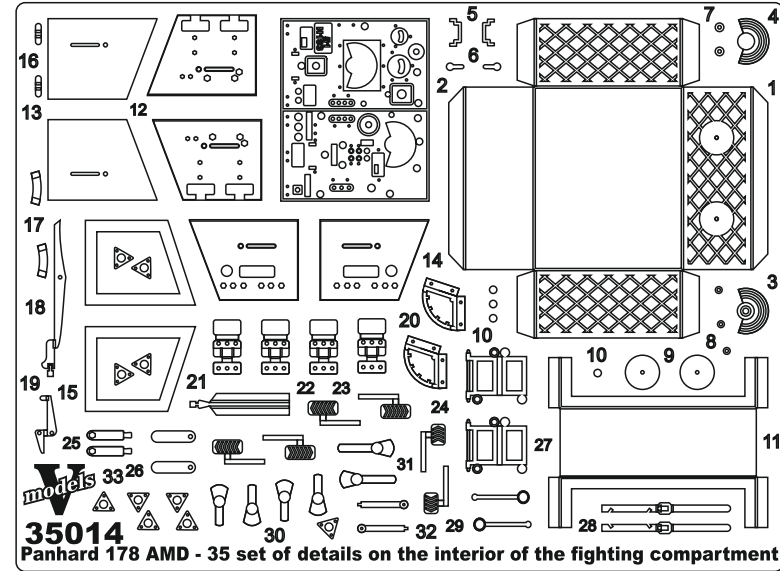

10

11

12

Panhard 178 AMD - 35 set of details on the interior of the fighting compartment ("ICM" model kit)
35014 **1/35**

Photoetched parts

-  Bend
-  Glue
-  Symetrical assembly
-  Remove
-  Optional
-  Use the abrasive